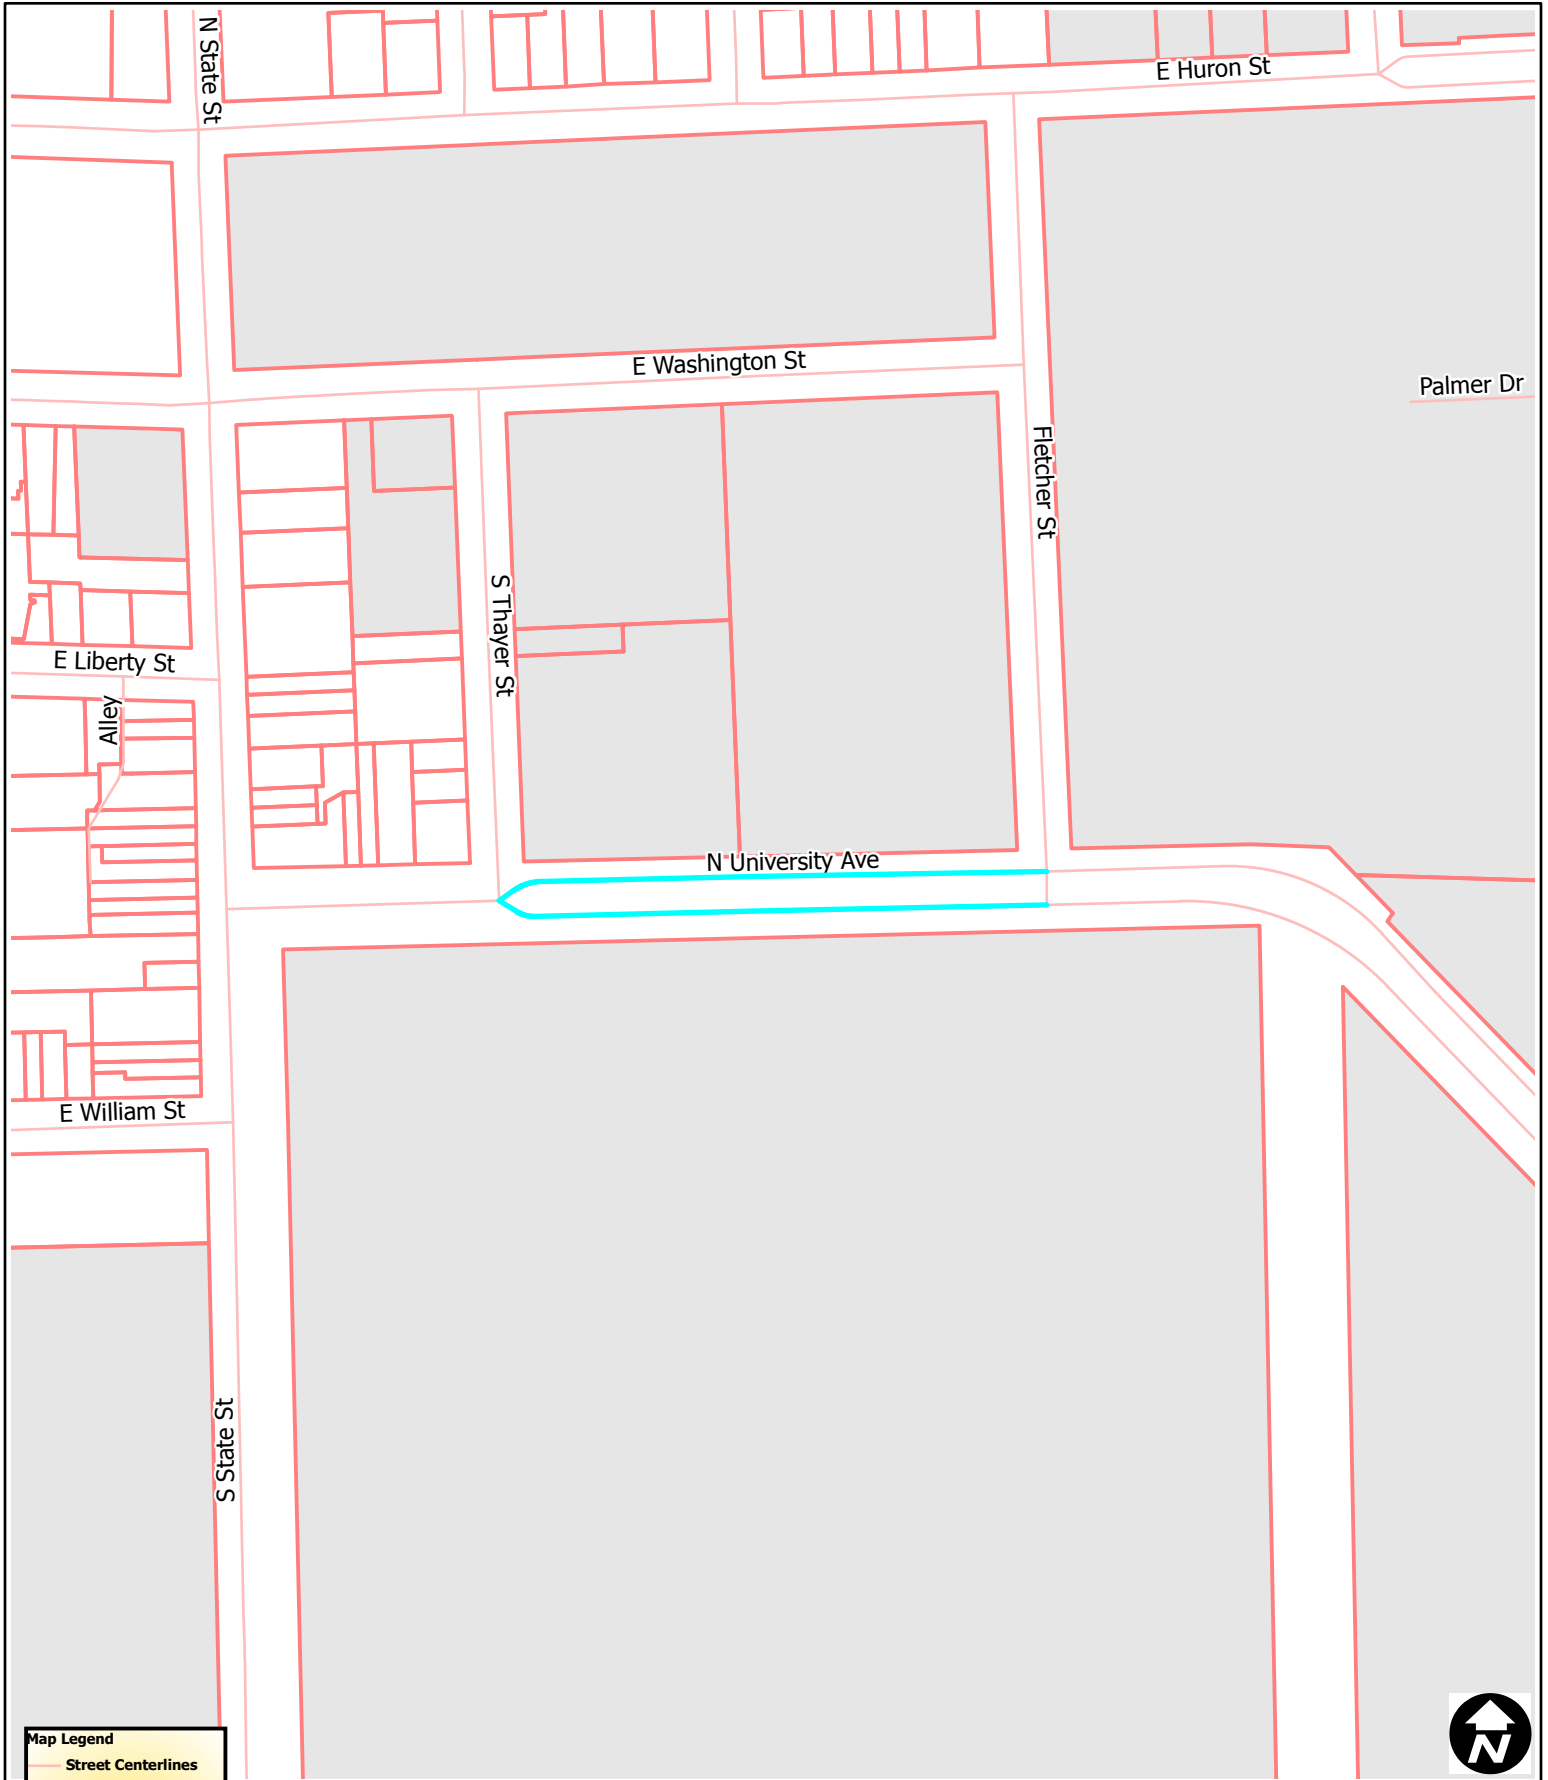

Townie Street Party

Map Legend	
	Street Centerlines
	Railroads
	Rivers and Streams
	Lakes and Ponds
	Schools
	Non City Open Spaces
	Parks
	University

Copyright 2008 City of Ann Arbor, Michigan