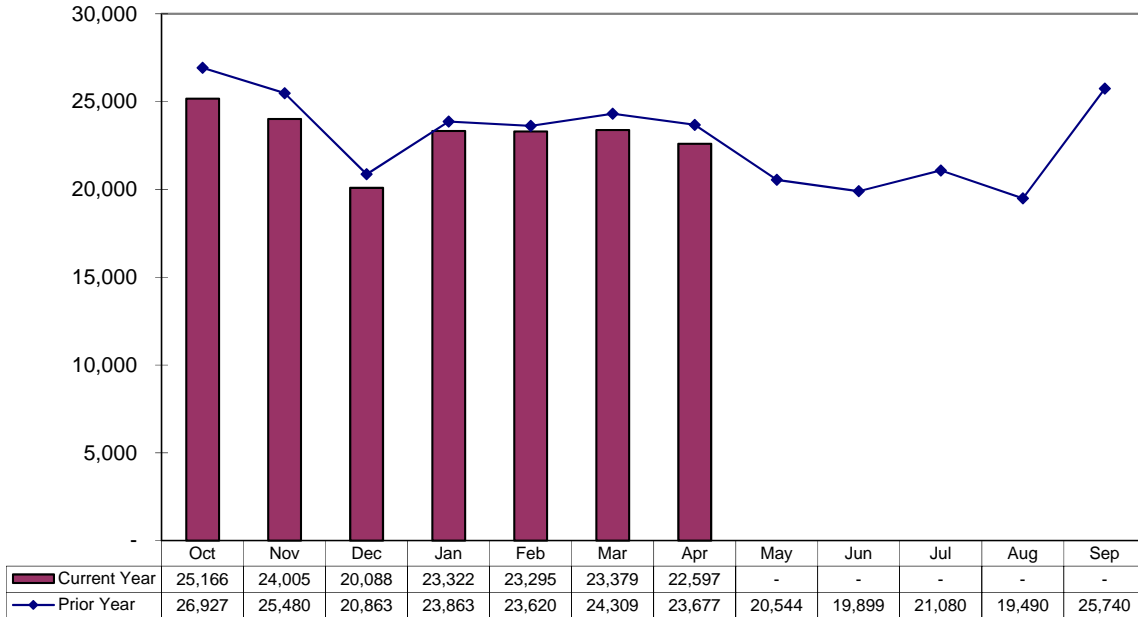

Average Weekday Passengers

April 2016

Fixed Route Average Weekday Passengers

A-Ride Average Weekday Passengers