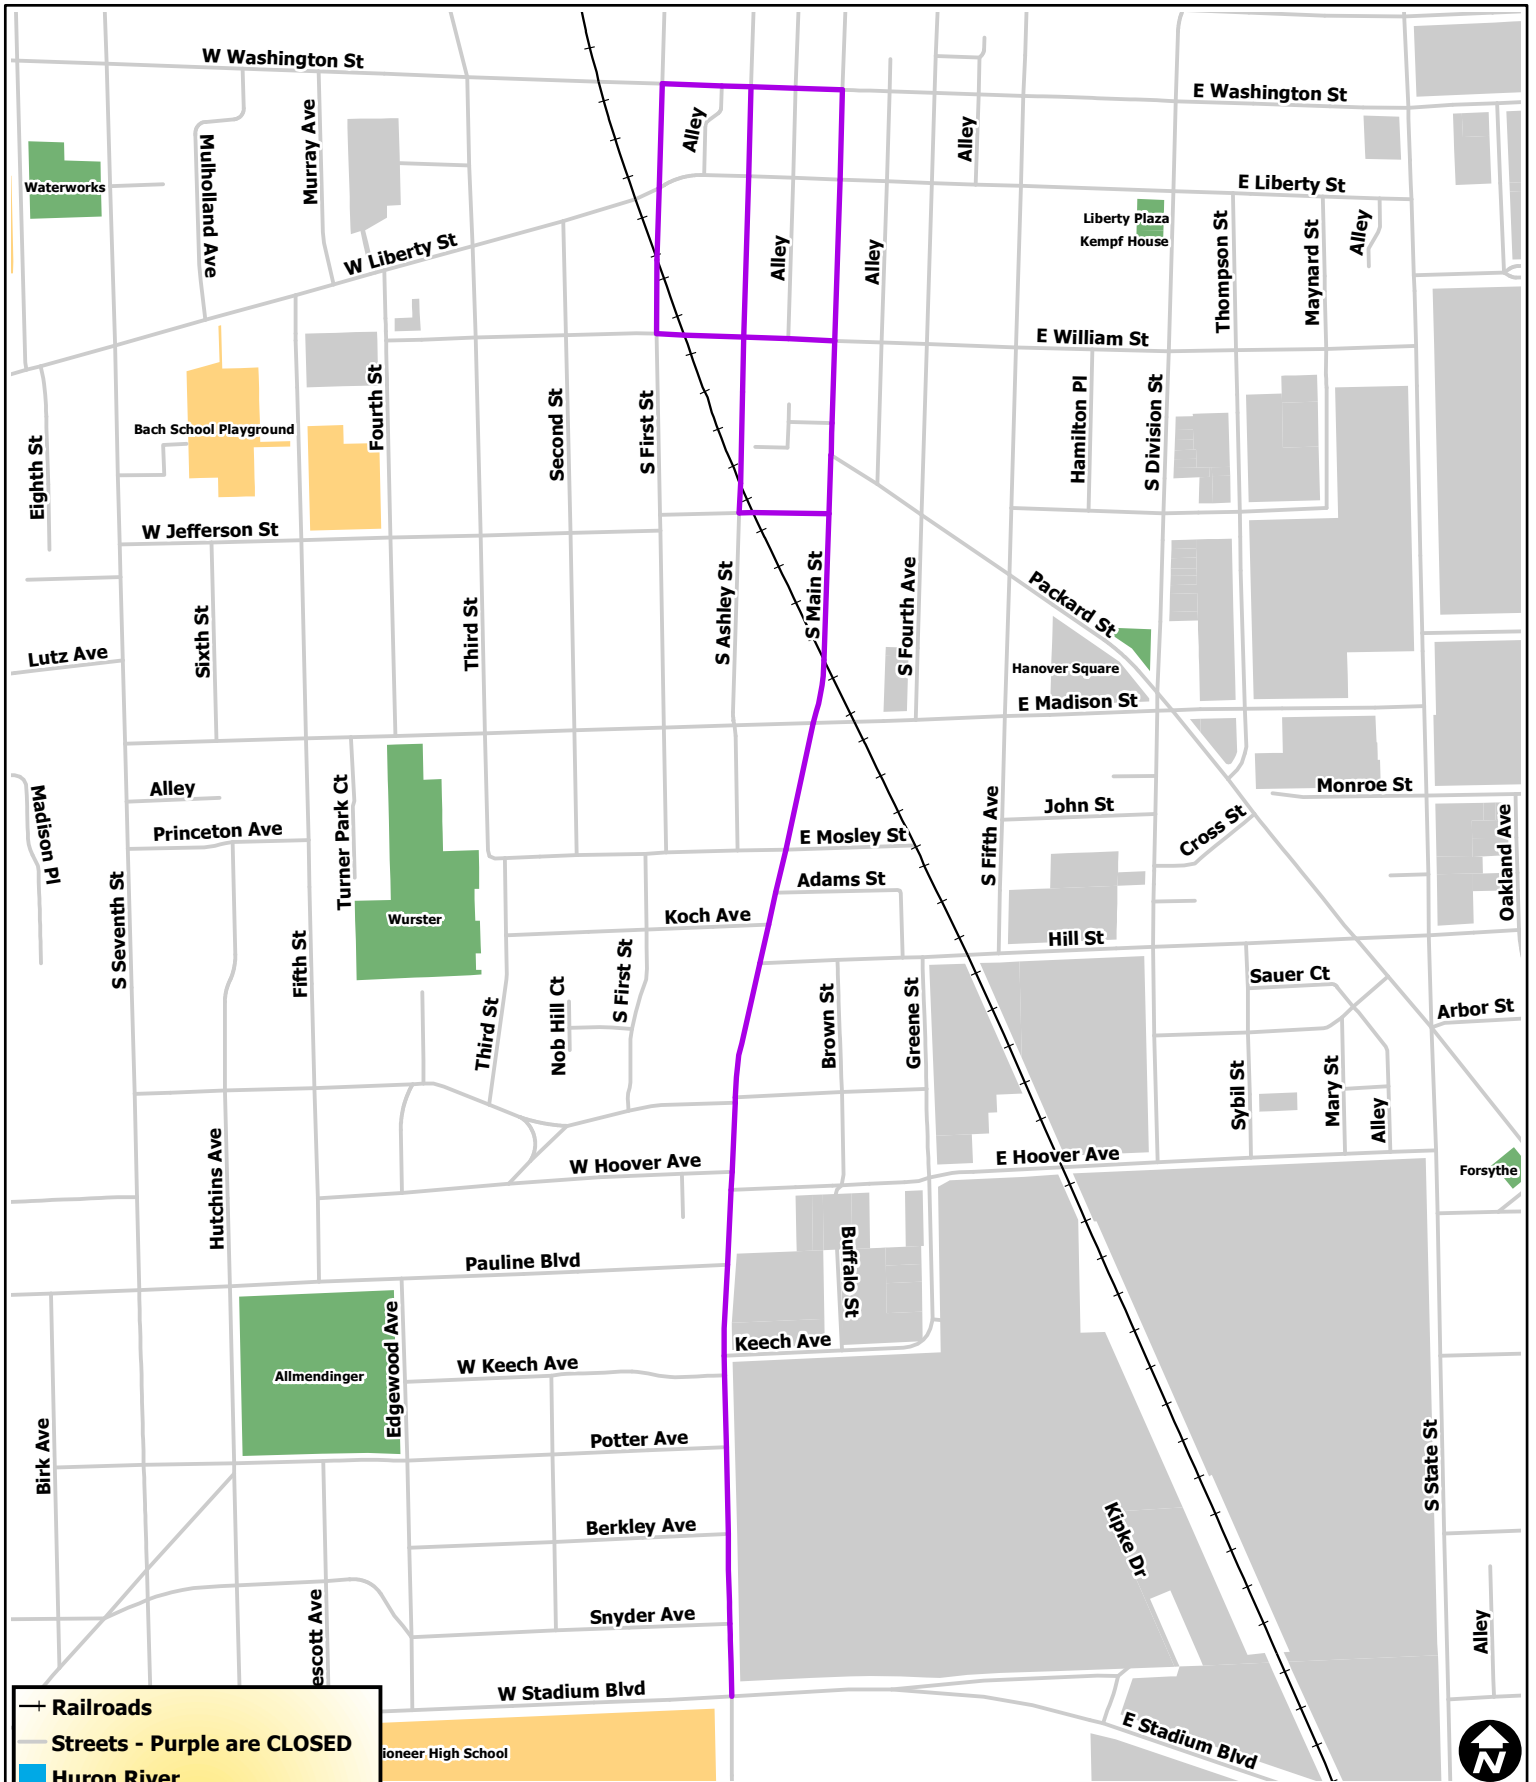

Shamrocks and Shenanigans

- Railroads
- Streets - Purple are CLOSED
- Huron River
- Park Property
- School Property
- Non City Open Space Property
- University Property

City of Ann Arbor Map Disclaimer:

Map Created: 11/22/2011