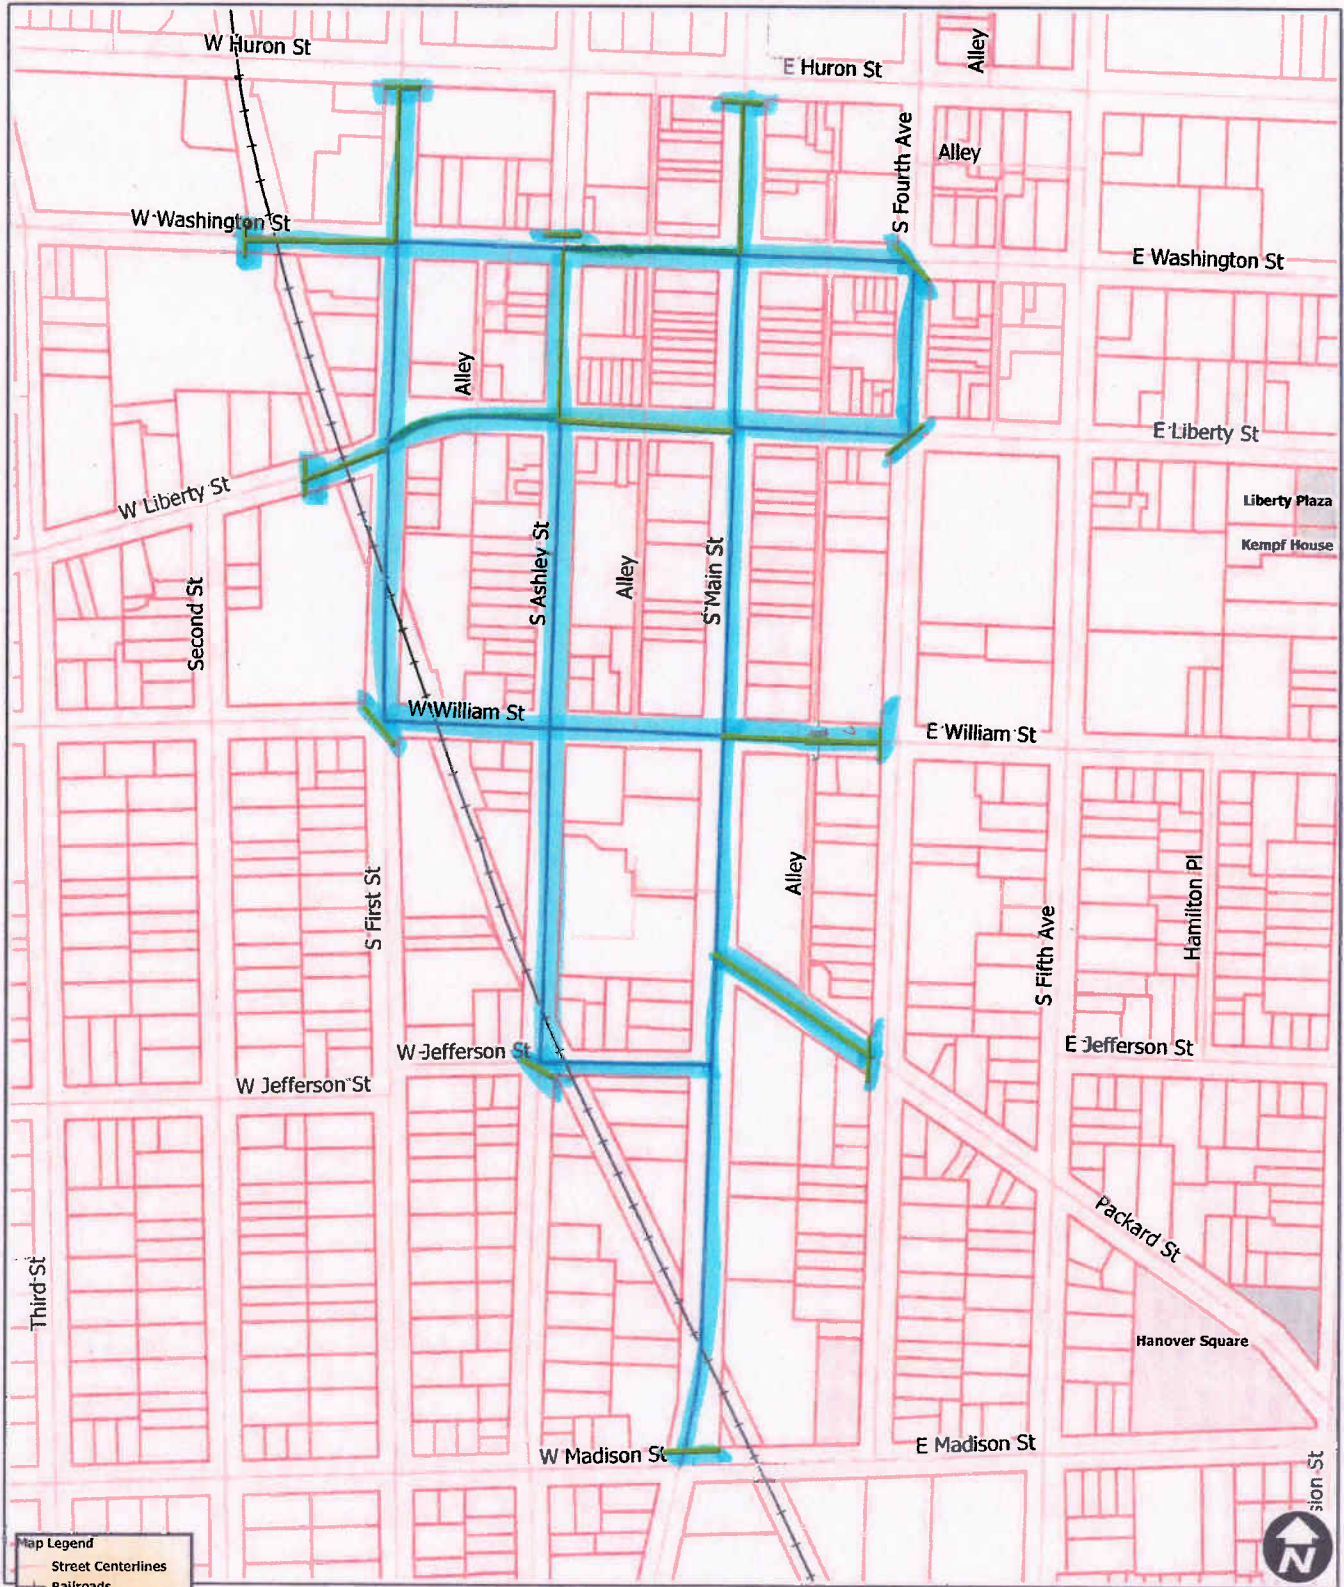

Shamrocks and Shenanigans

Map Legend

- Street Centerlines
- Railroads
- Rivers and Streams
- Lakes and Ponds
- Schools
- Non City Open Spaces
- Parks
- Universities

Copyright 2009 City of Ann Arbor, Michigan.