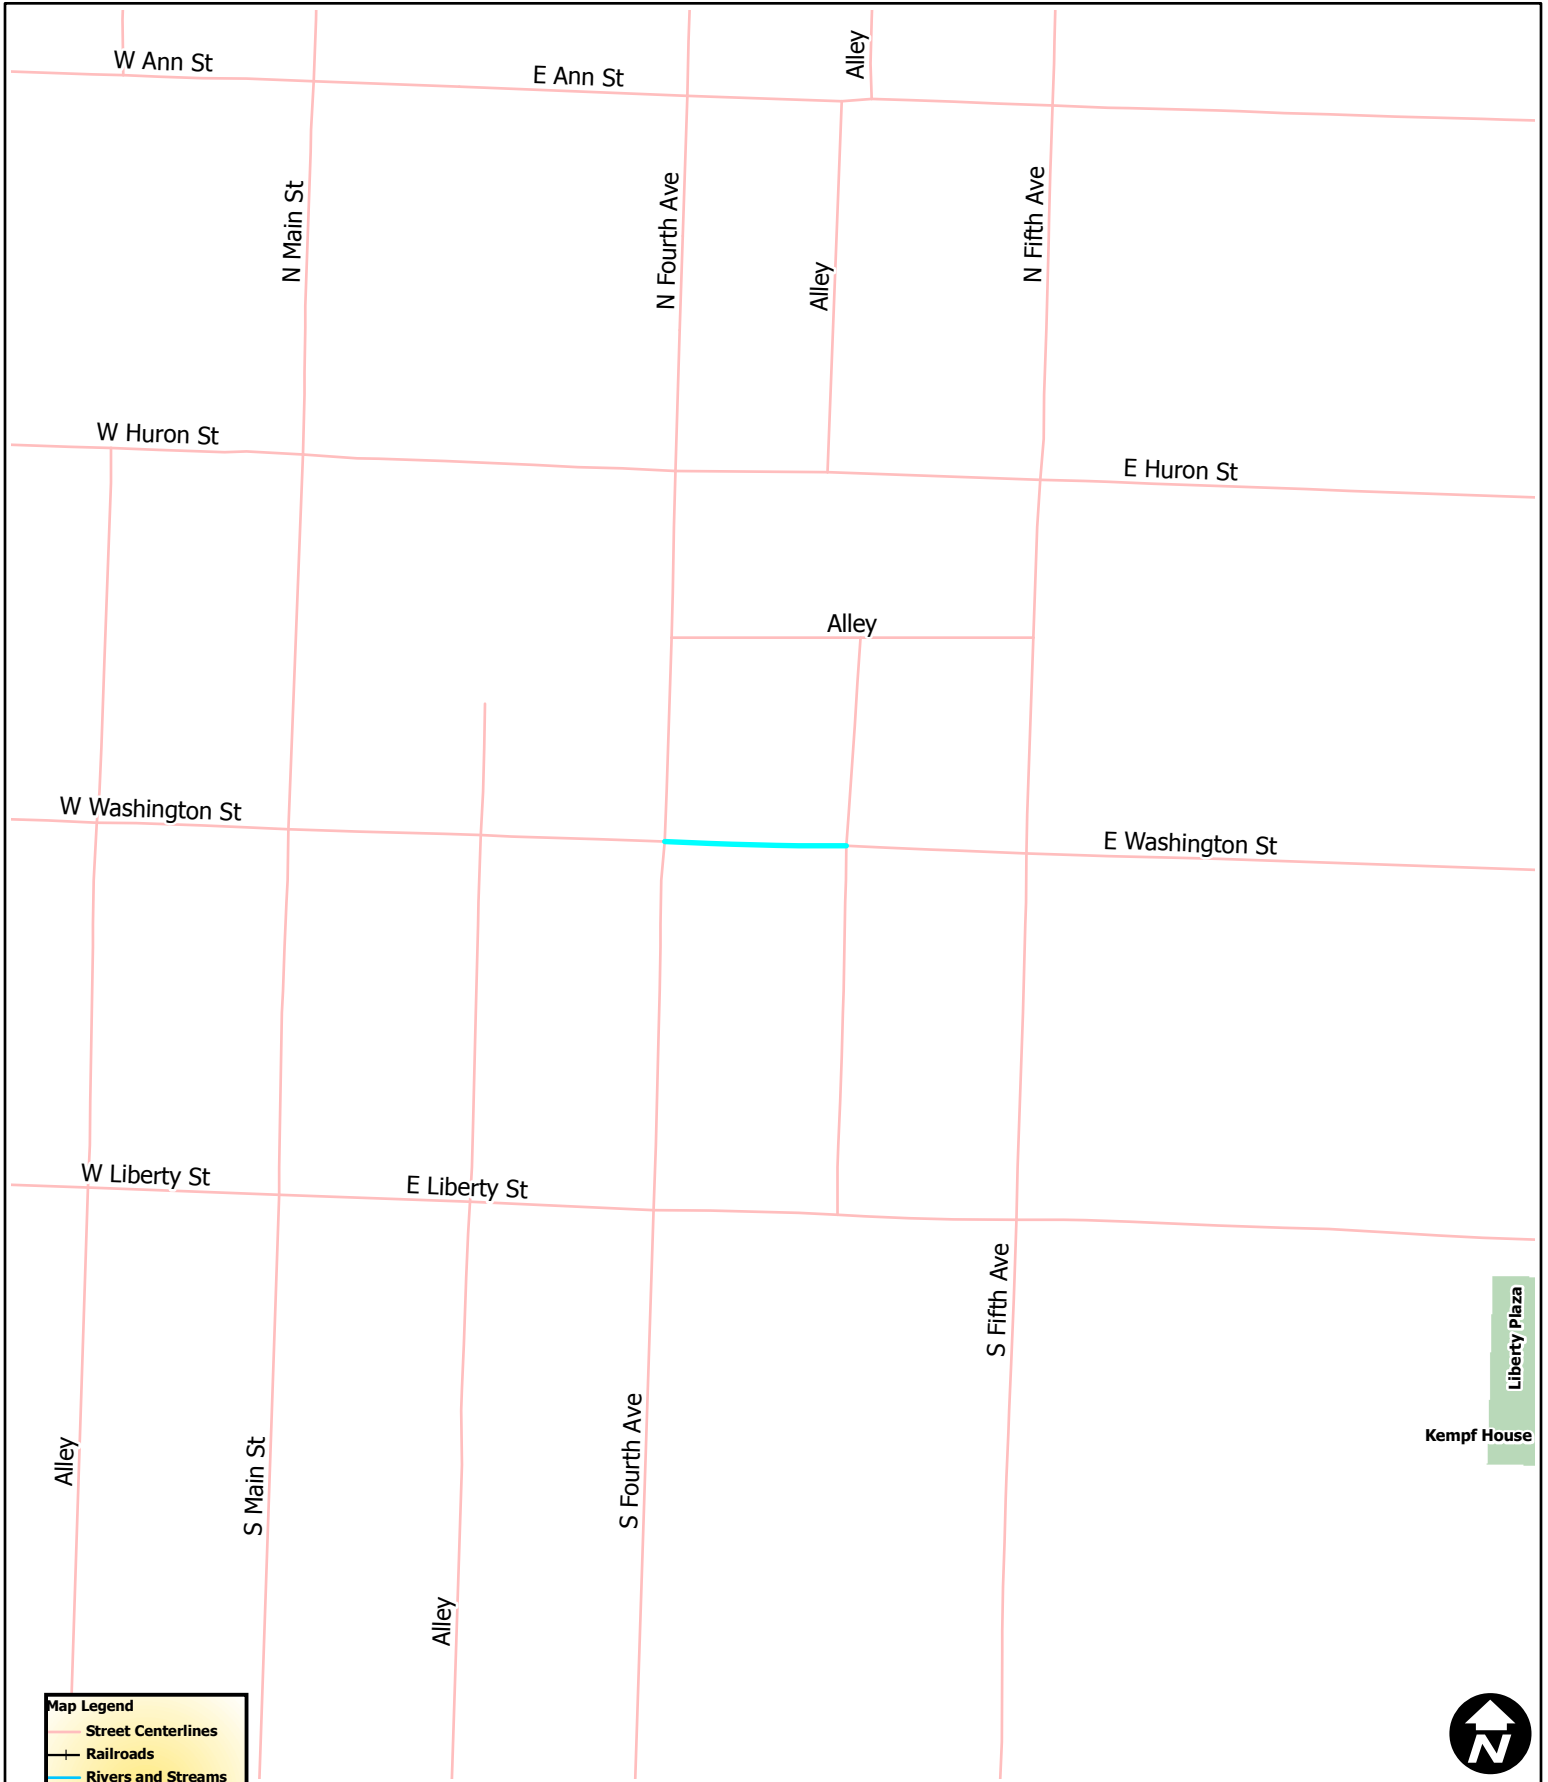

Octoberfest

Map Legend	
	Street Centerlines
	Railroads
	Rivers and Streams
	Lakes and Ponds
	Schools
	Non City Open Spaces
	Parks
	University

Liberty Plaza
Kempf House

Copyright 2008 City of Ann Arbor, Michigan