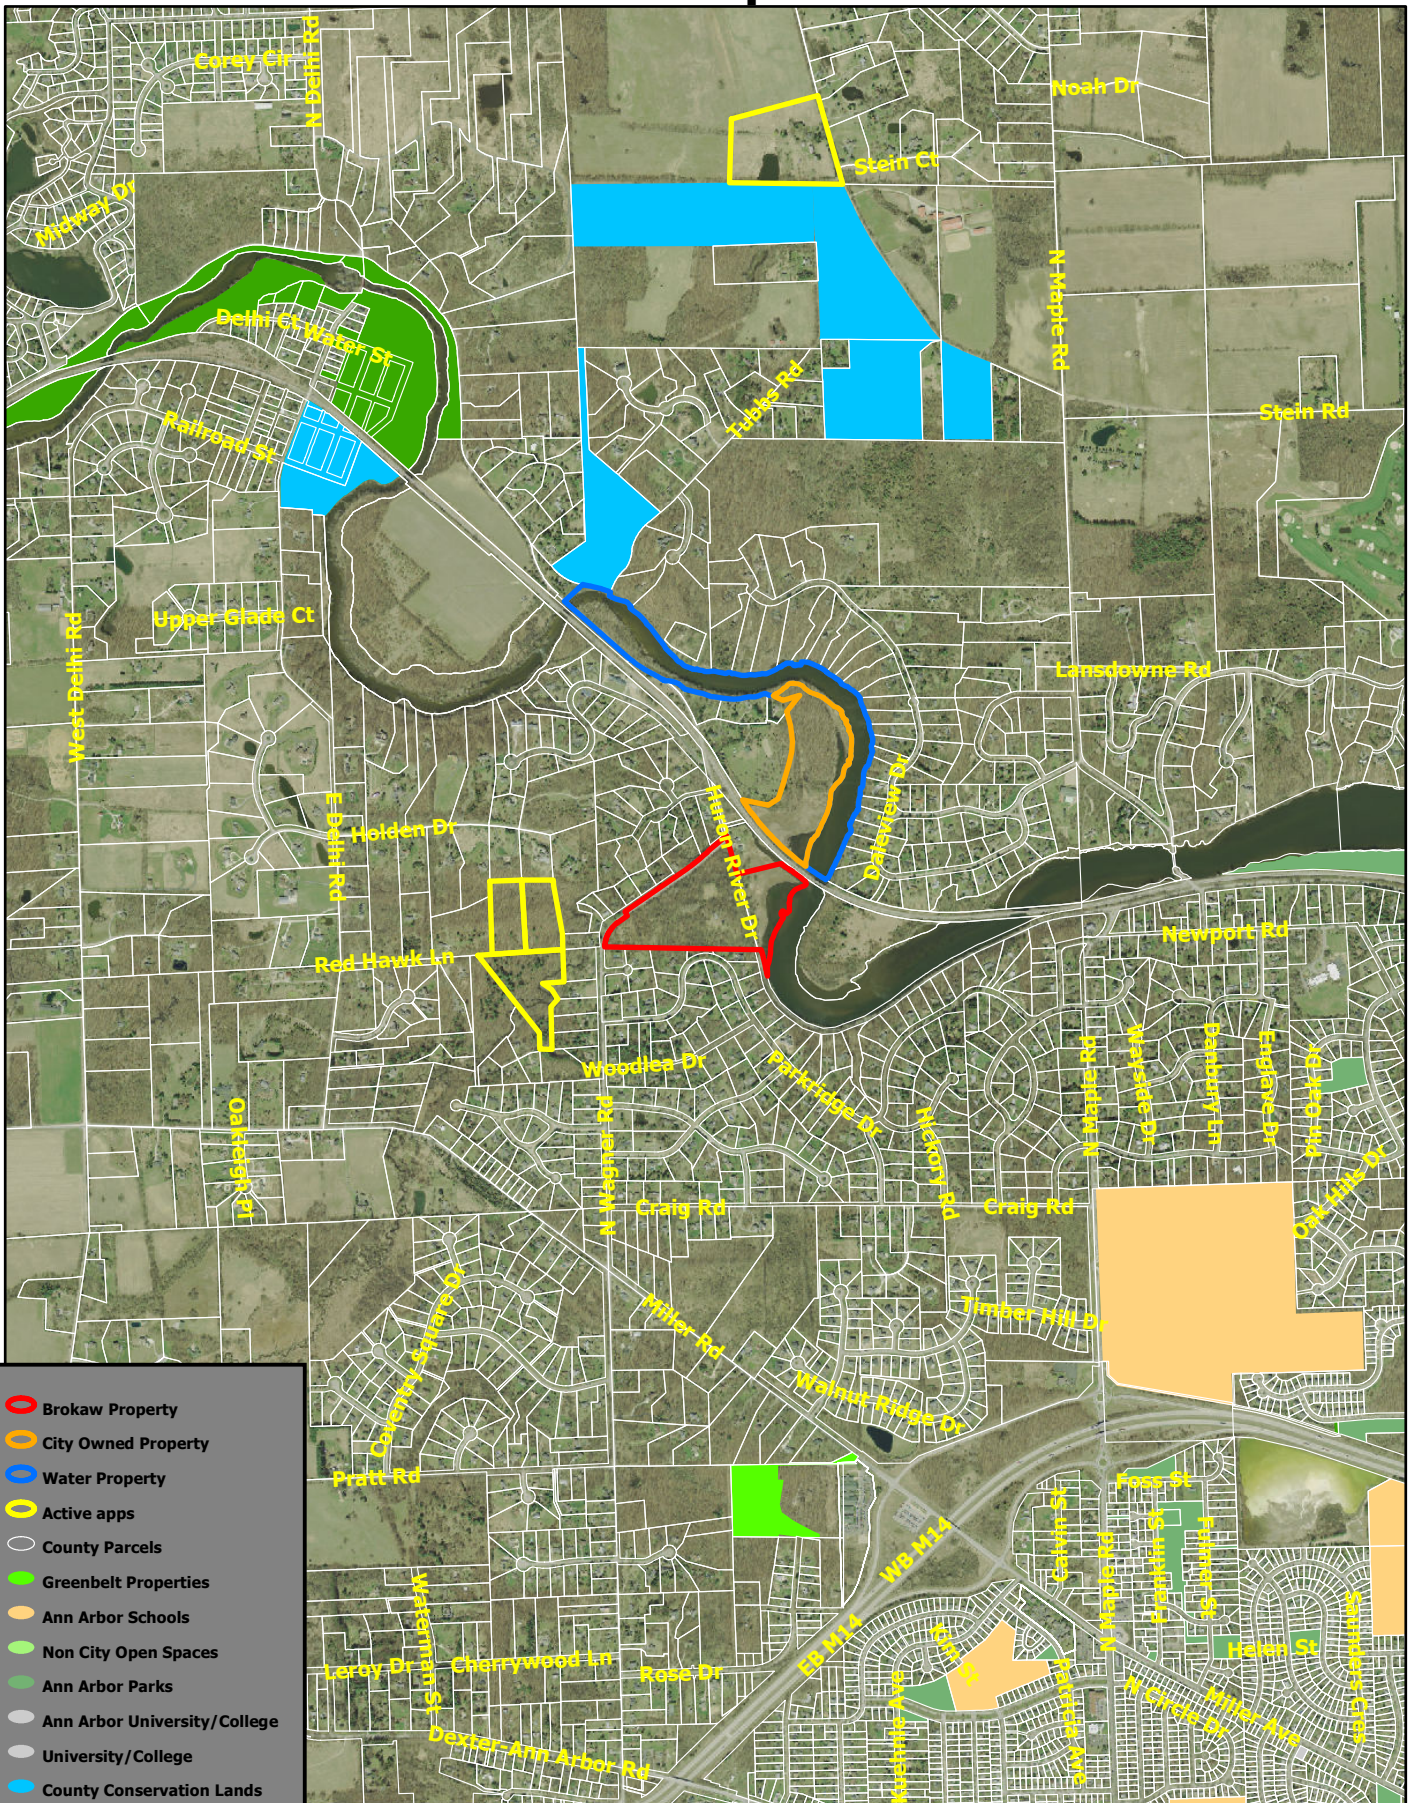

Owner: Joseph Brokaw

- Brokaw Property
- City Owned Property
- Water Property
- Active apps
- County Parcels
- Greenbelt Properties
- Ann Arbor Schools
- Non City Open Spaces
- Ann Arbor Parks
- Ann Arbor University/College
- University/College
- County Conservation Lands
- County Parks/Preserves