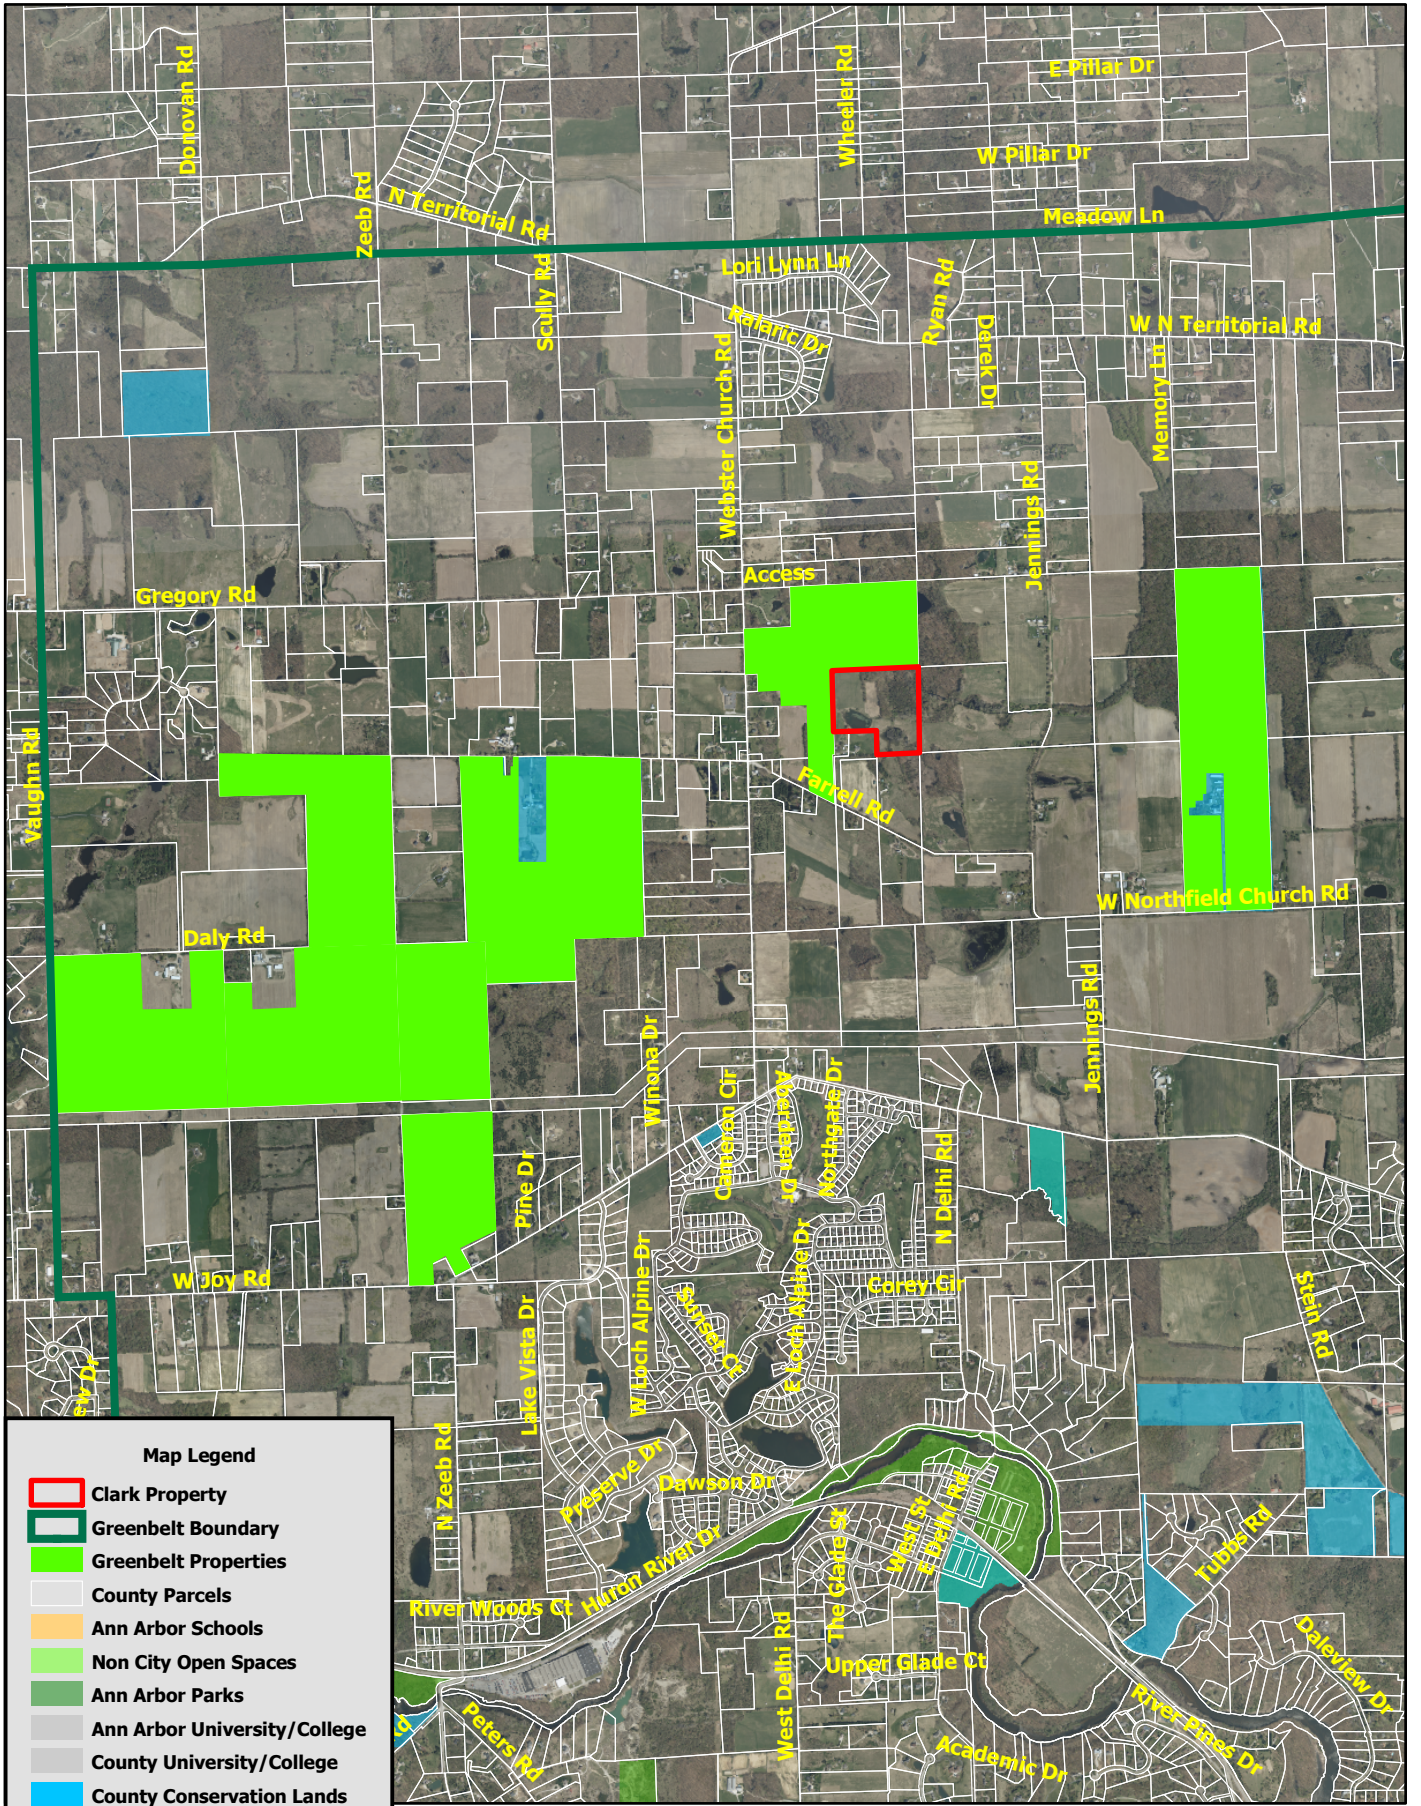

Owner: Bradley and Mary Clark

Map Legend

- Clark Property
- Greenbelt Boundary
- Greenbelt Properties
- County Parcels
- Ann Arbor Schools
- Non City Open Spaces
- Ann Arbor Parks
- Ann Arbor University/College
- County University/College
- County Conservation Lands
- County Parks/Preserves