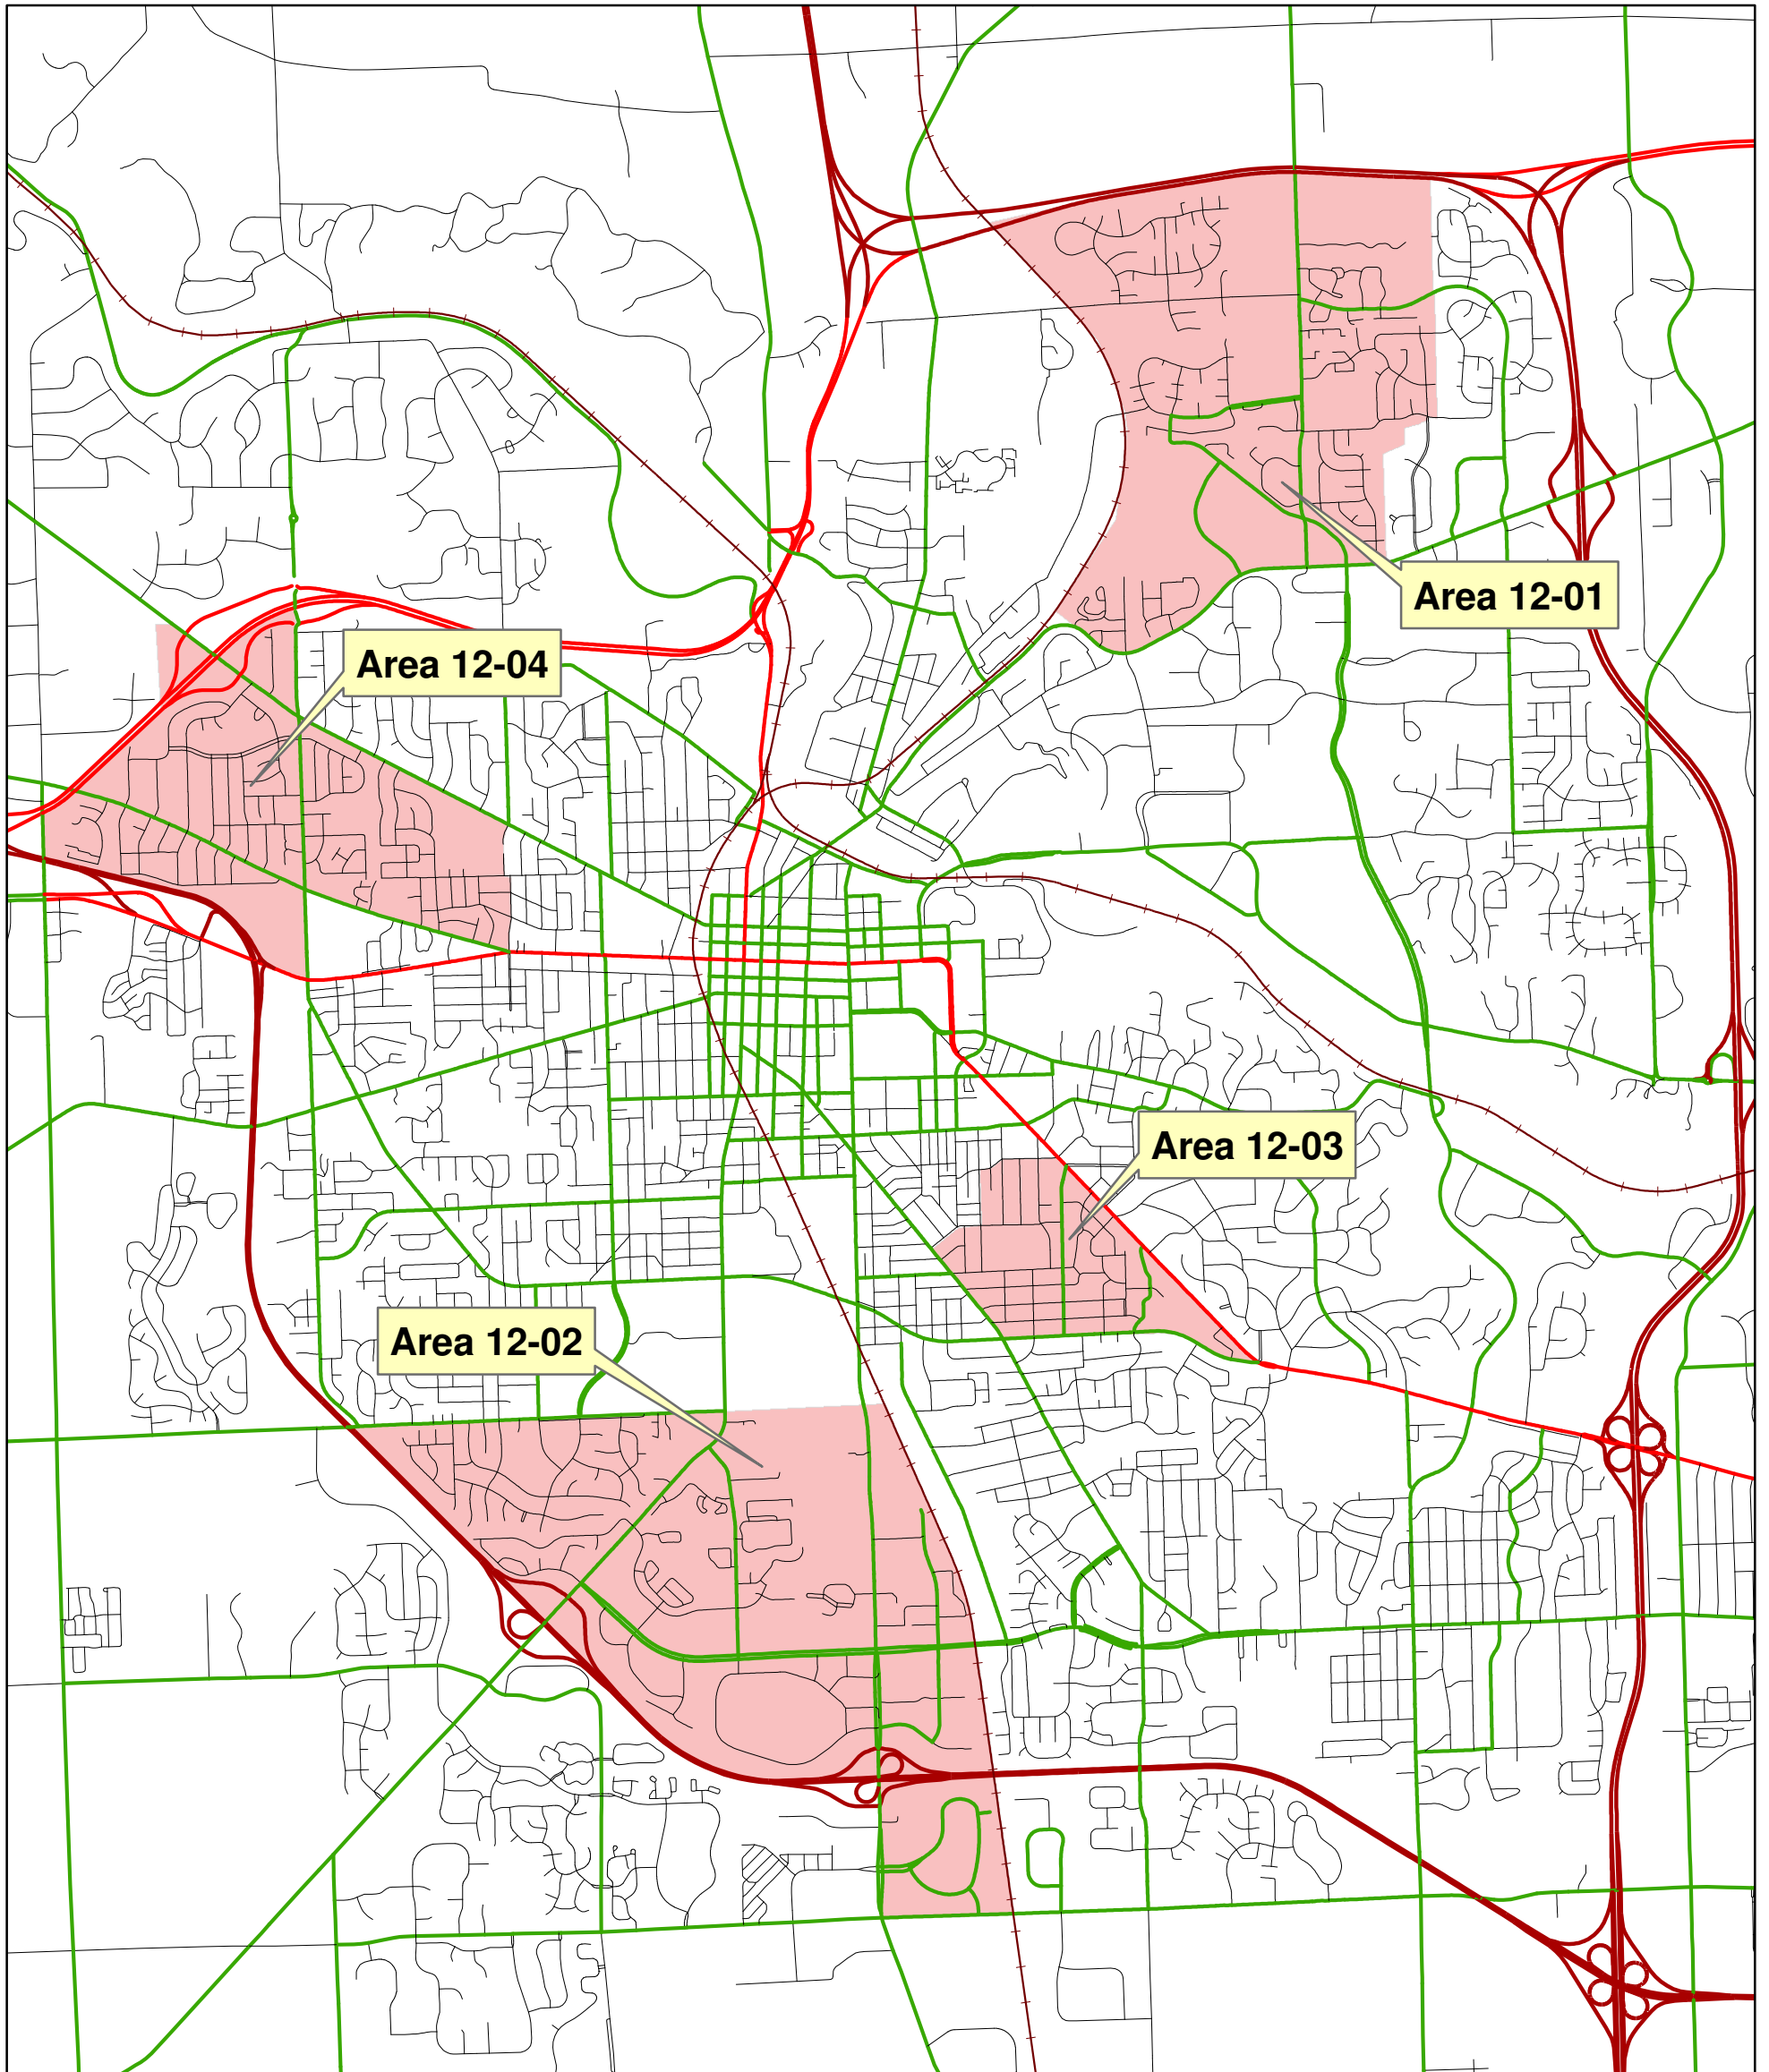

City of Ann Arbor Ramp & Sidewalk Repair Program 2012 Construction Areas

Legend

 2012 Sidewalk & Ramp Repair Areas