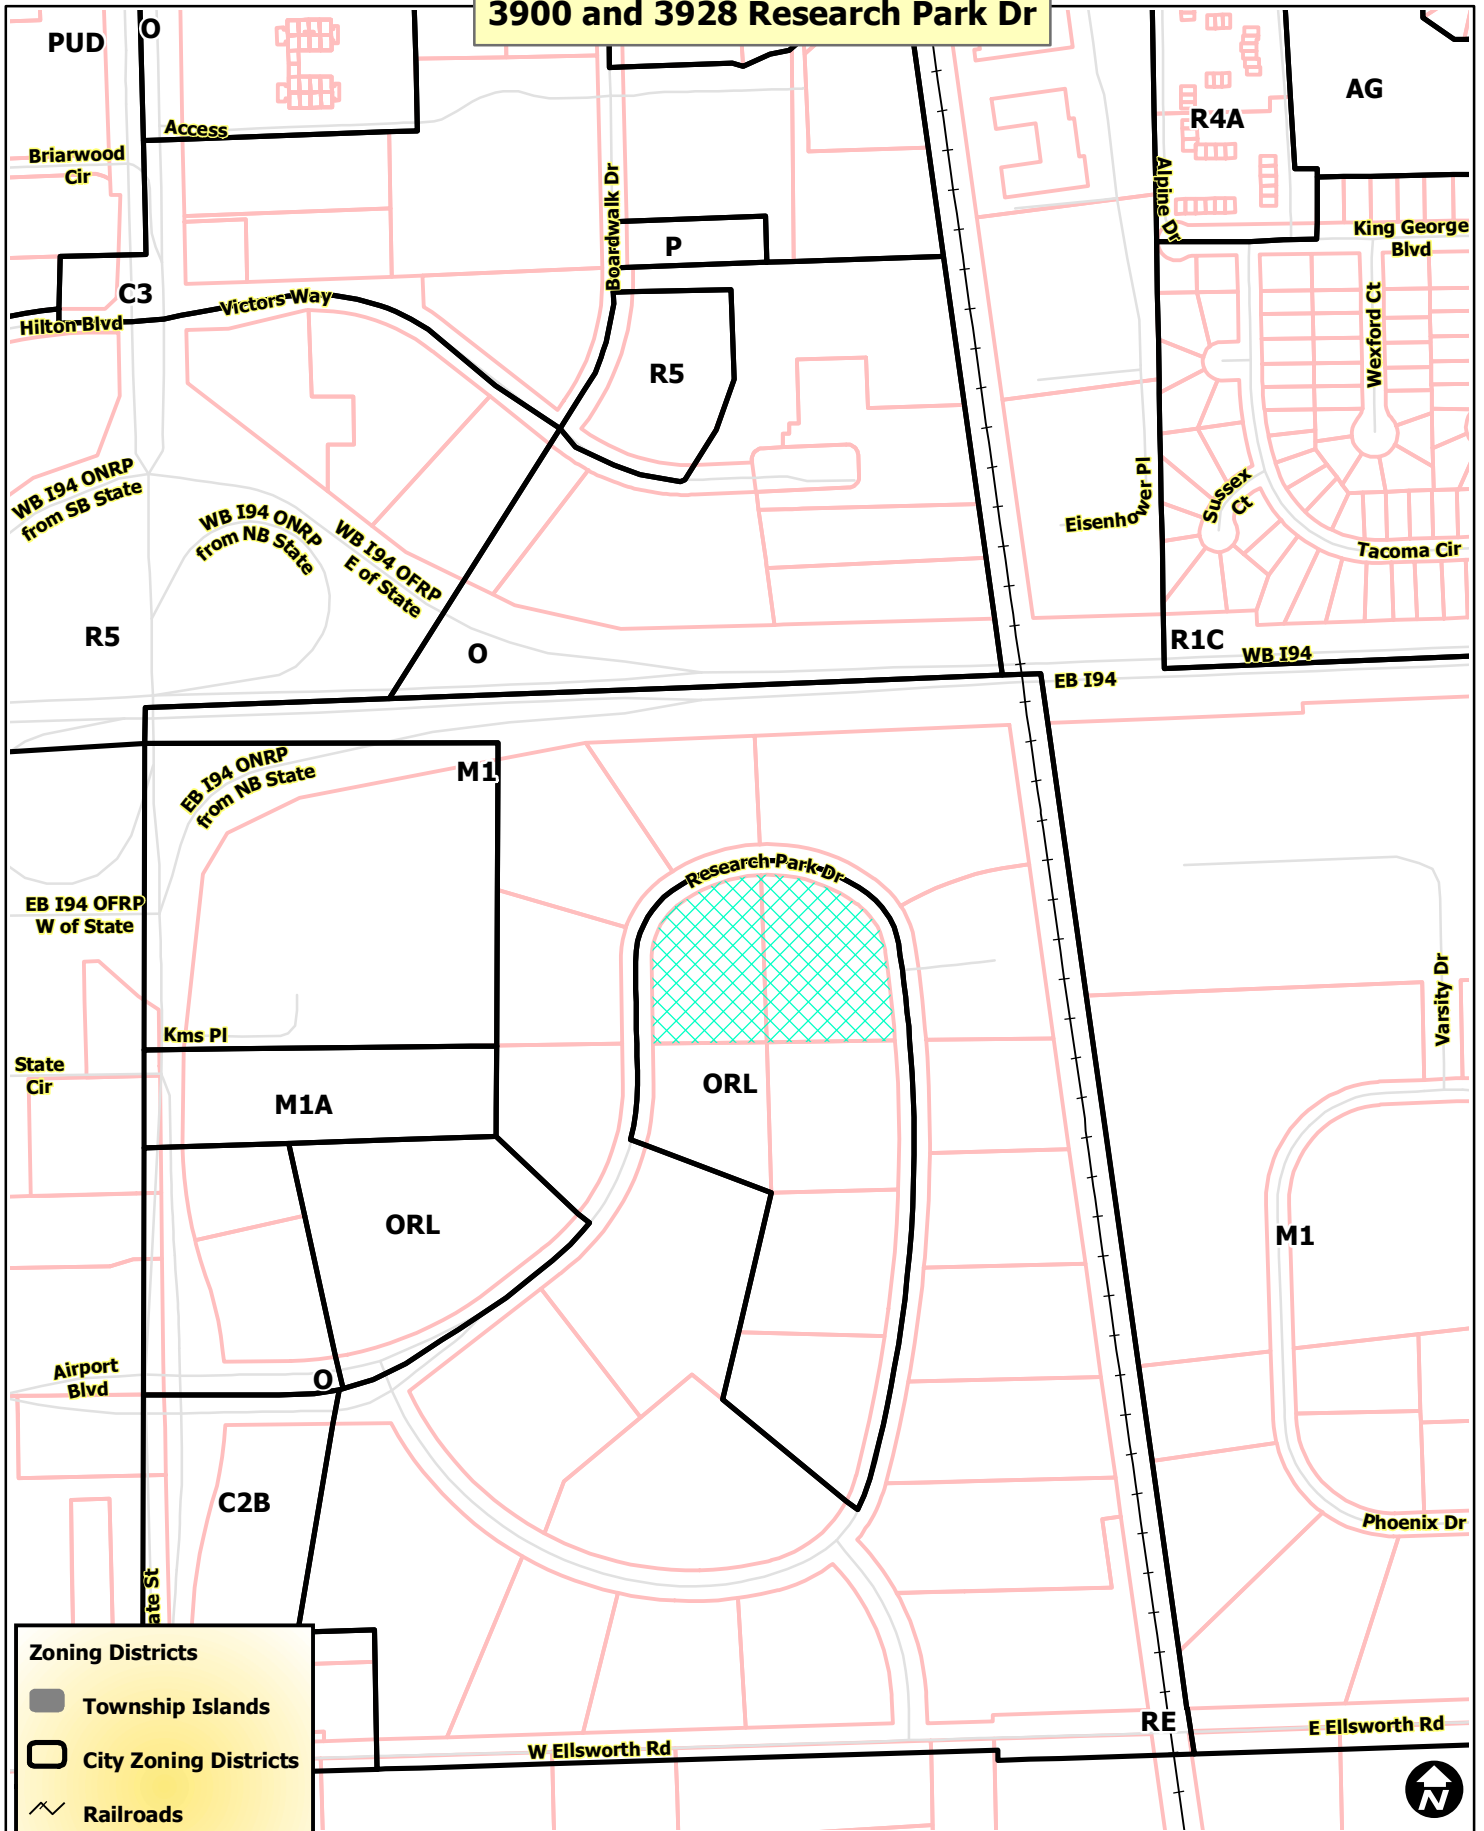

3900 and 3928 Research Park Dr

Zoning Districts

-  Township Islands
-  City Zoning Districts
-  Railroads
-  Parcels
-  Huron River

Map date 11/12/2015
 Any aerial imagery is circa 2012 unless otherwise noted
 Terms of use: www.a2gov.org/terms