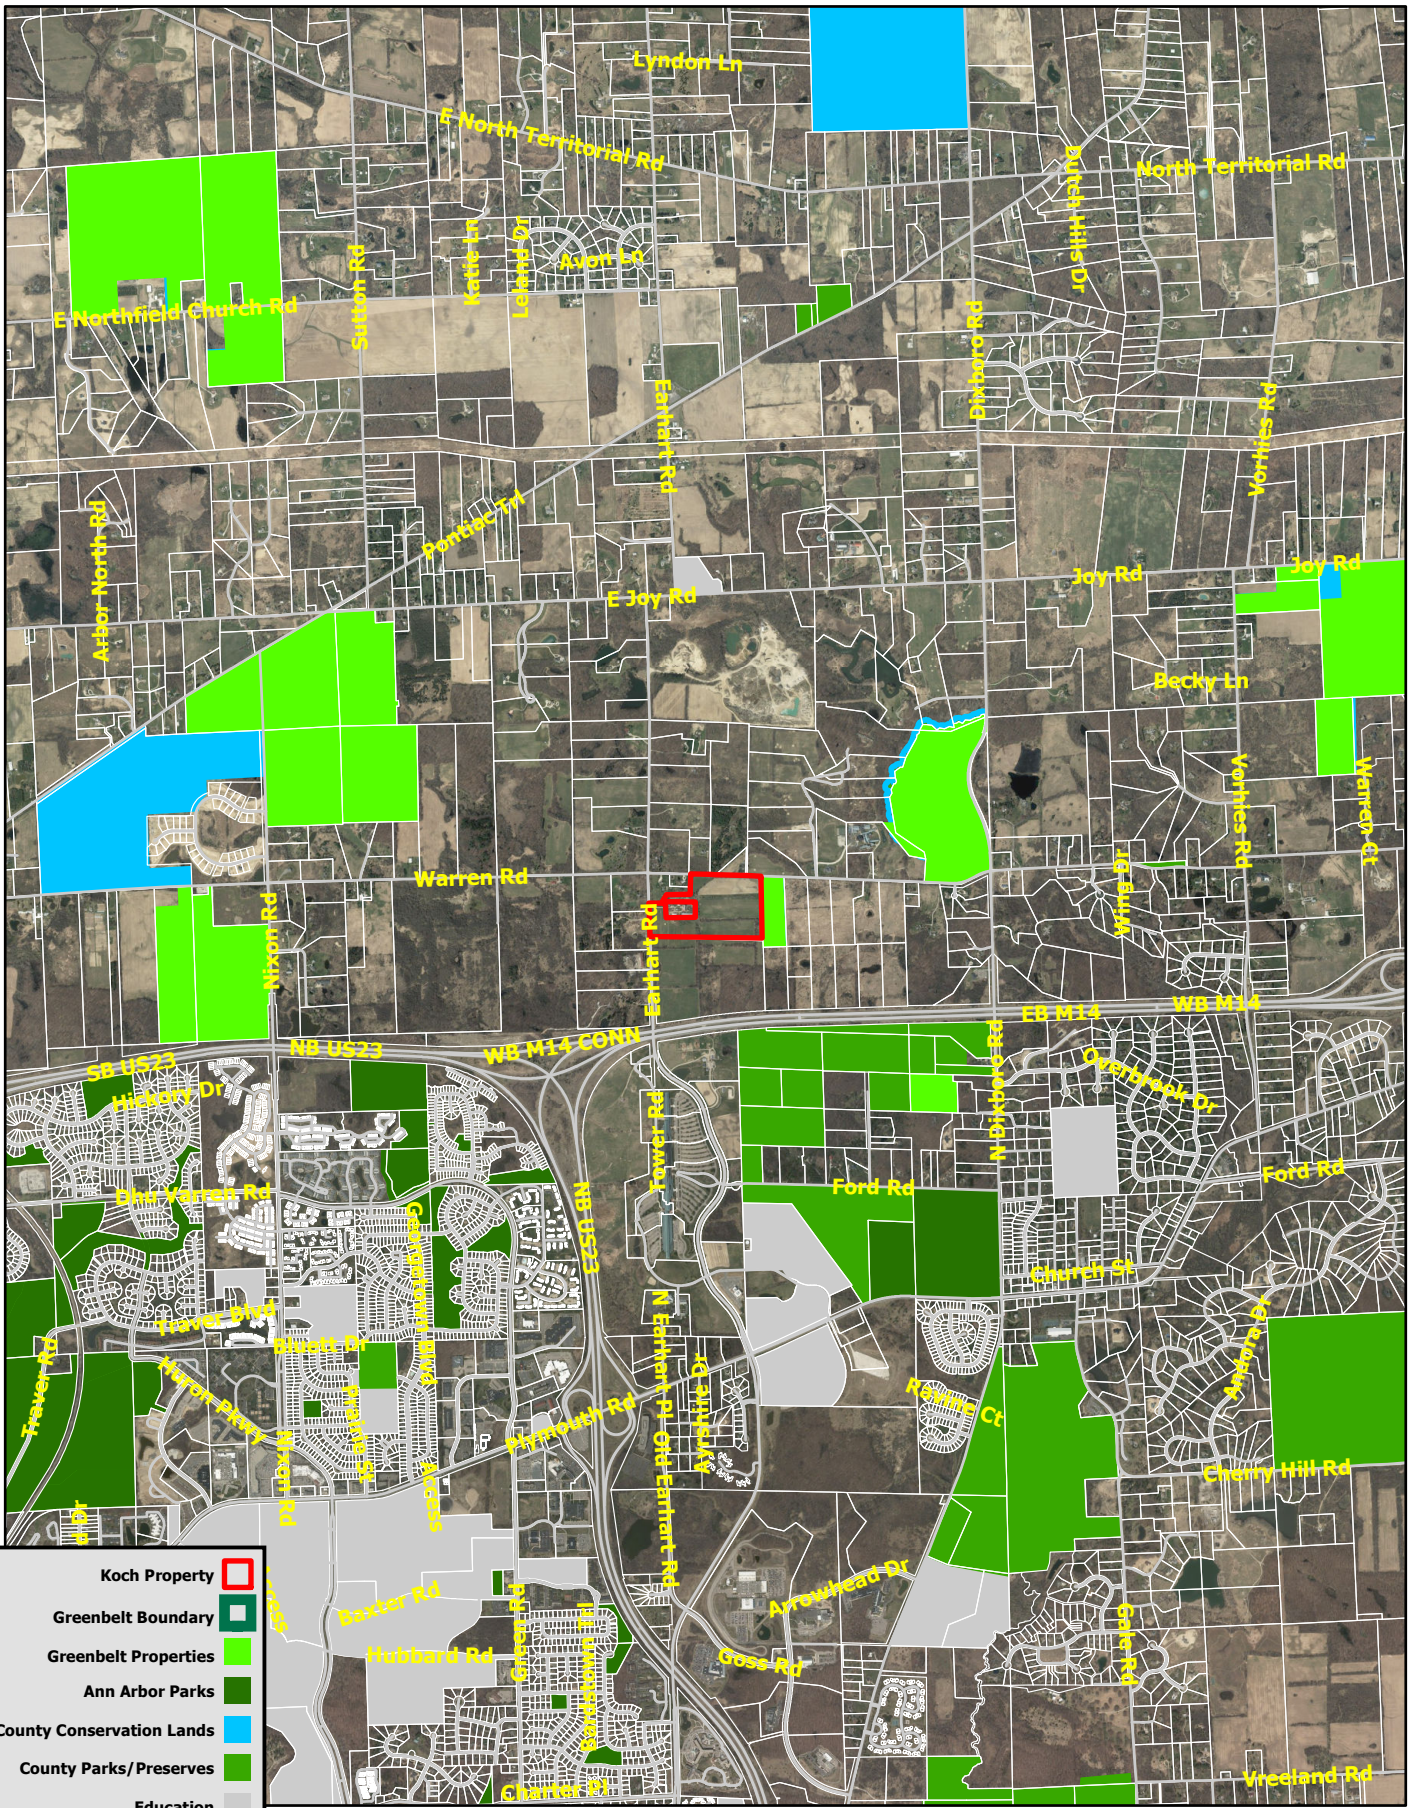

# Owner: Kenneth Koch

**Koch Property** 

**Greenbelt Boundary** 

**Greenbelt Properties** 

**Ann Arbor Parks** 

**County Conservation Lands** 

**County Parks/Preserves** 

**Education** 

**Parcels** 