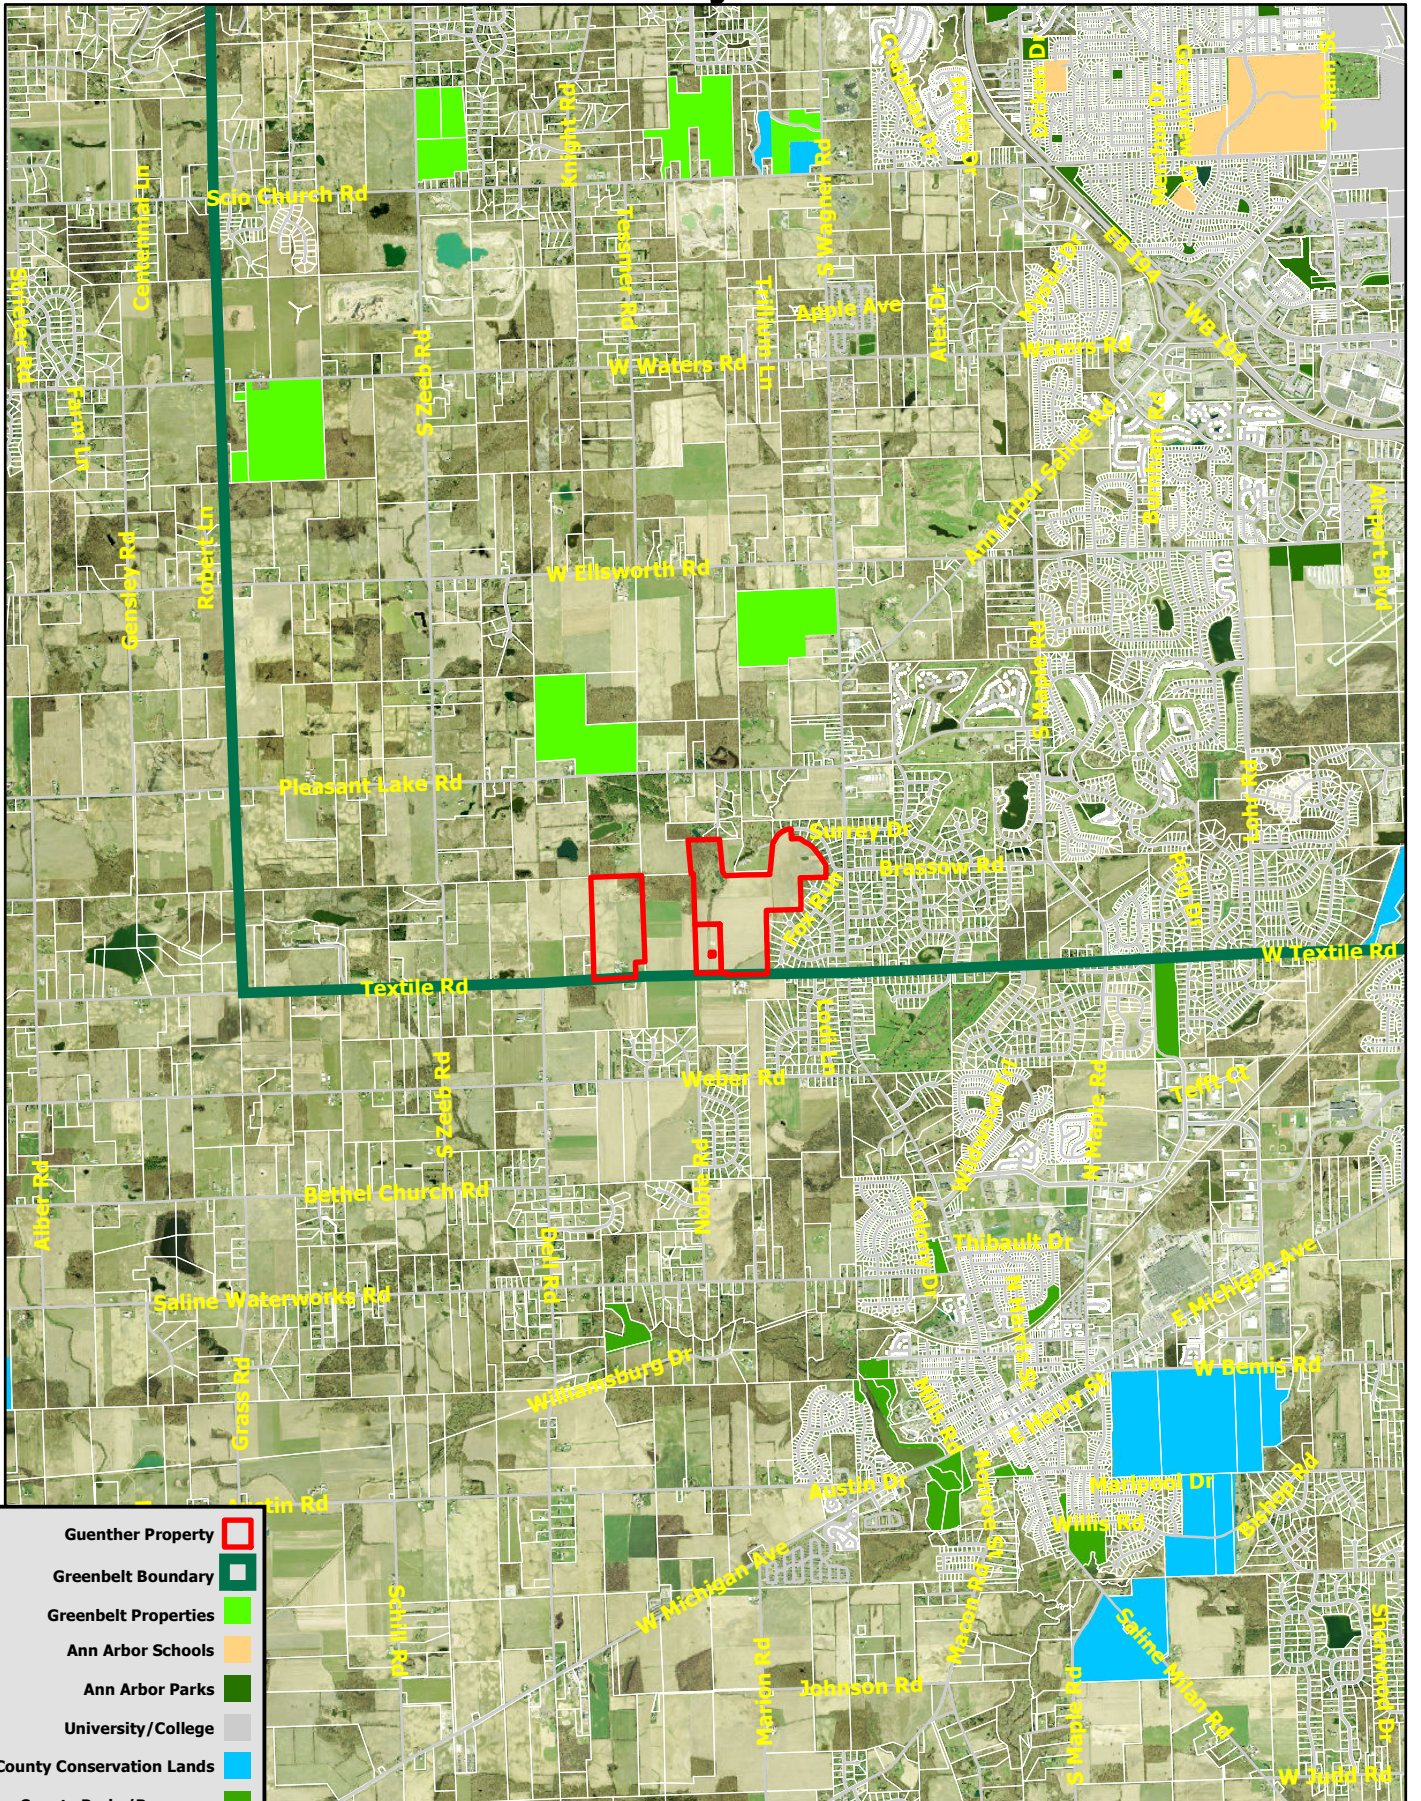

# Owner: Lloyd Guenther

- Guenther Property 
- Greenbelt Boundary 
- Greenbelt Properties 
- Ann Arbor Schools 
- Ann Arbor Parks 
- University/College 
- County Conservation Lands 
- County Parks/Preserves 
- County Parcels 