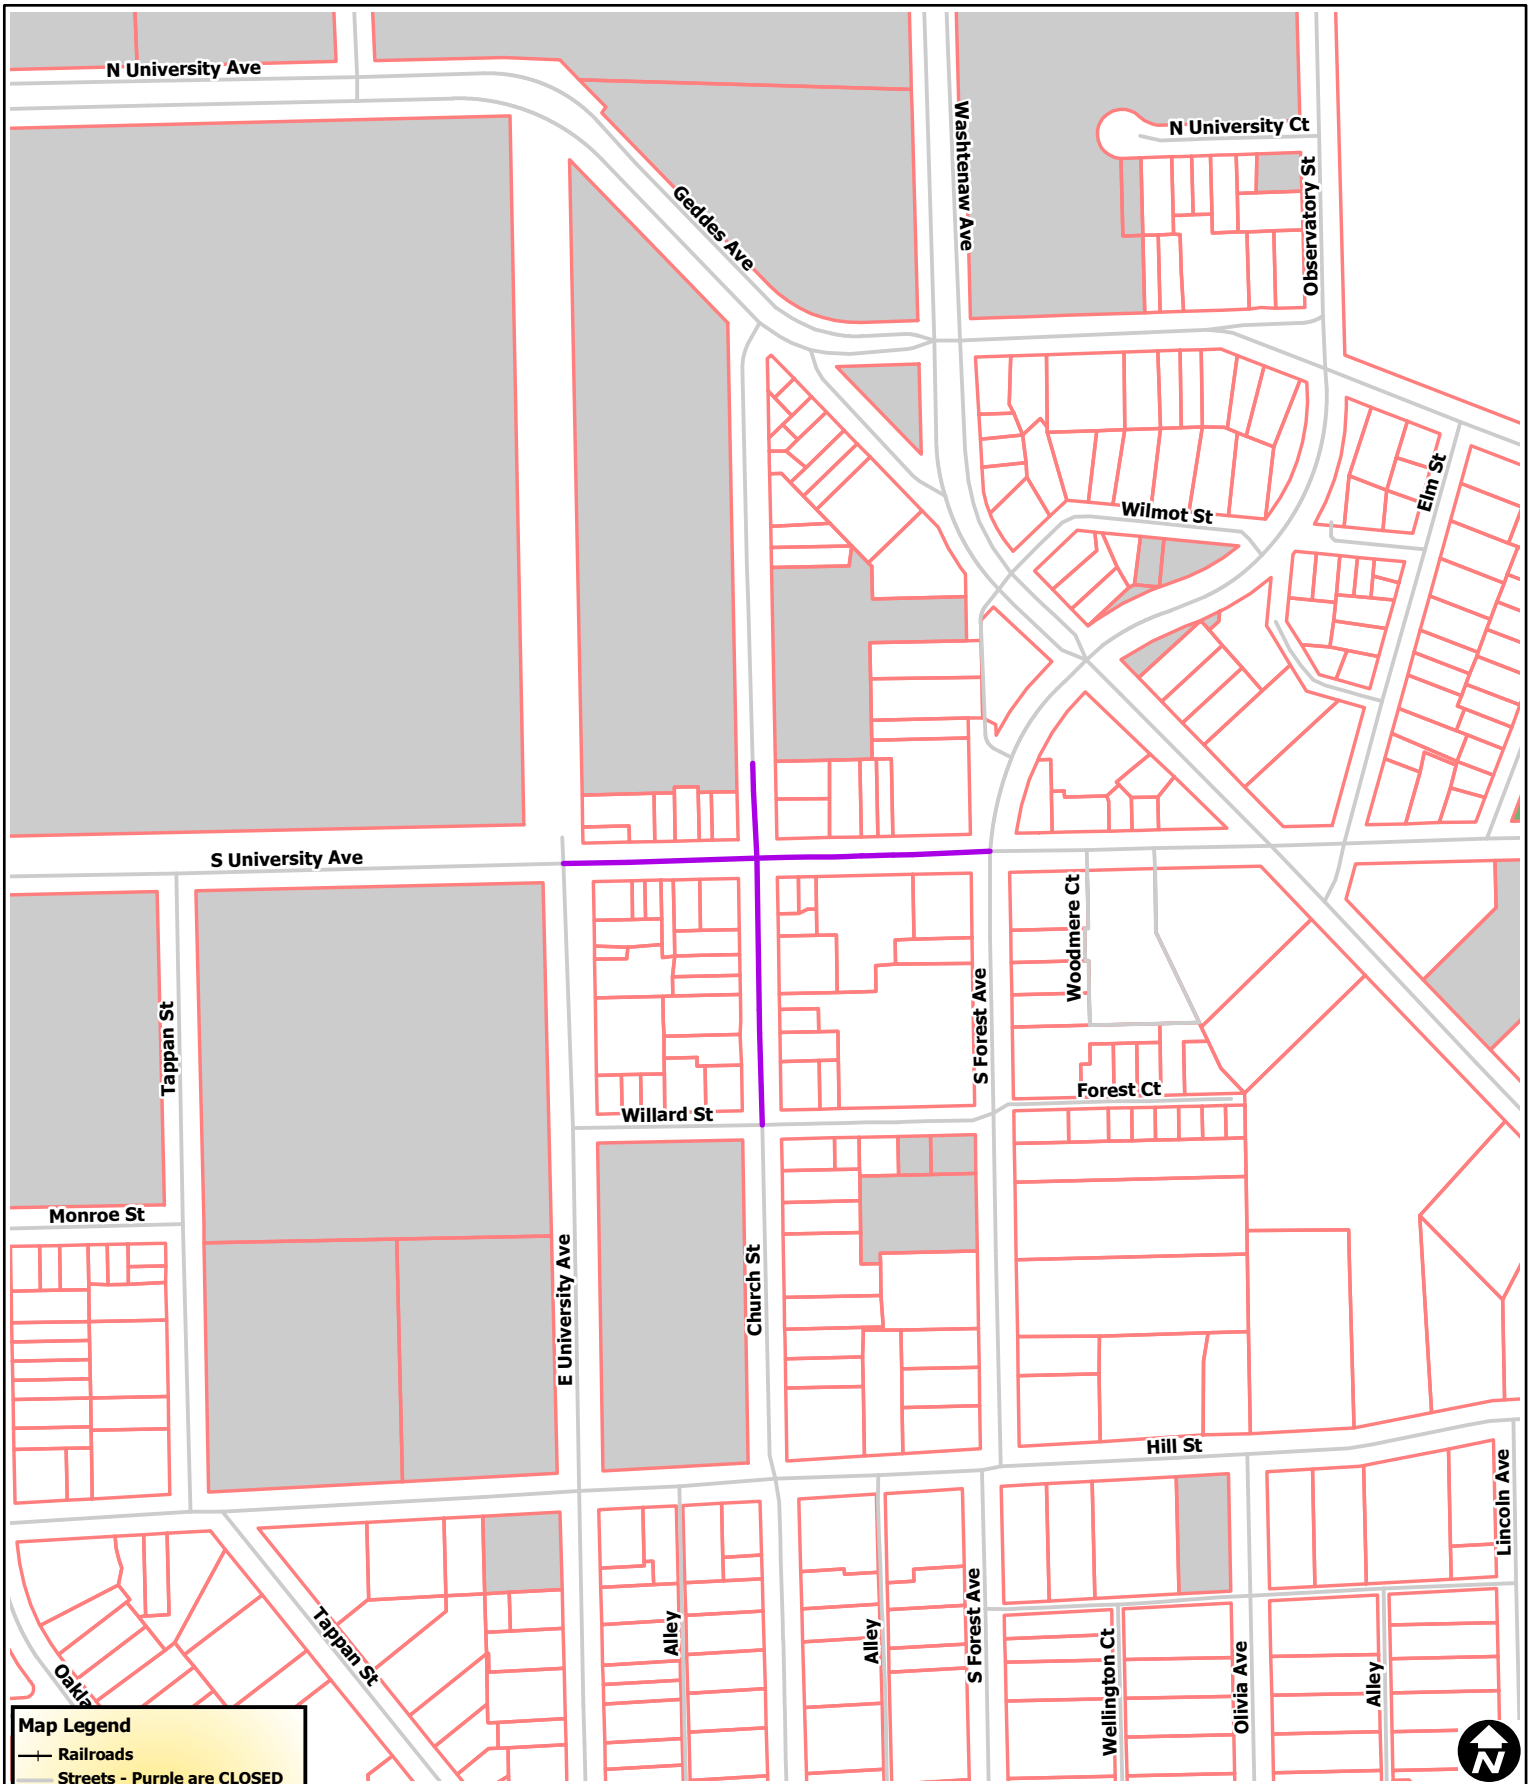

South Utopia

Map Legend

- Railroads
- Streets - Purple are CLOSED
- Huron River
- Parcel Property
- Park Property
- School Property
- Non City Open Space Property
- University Property