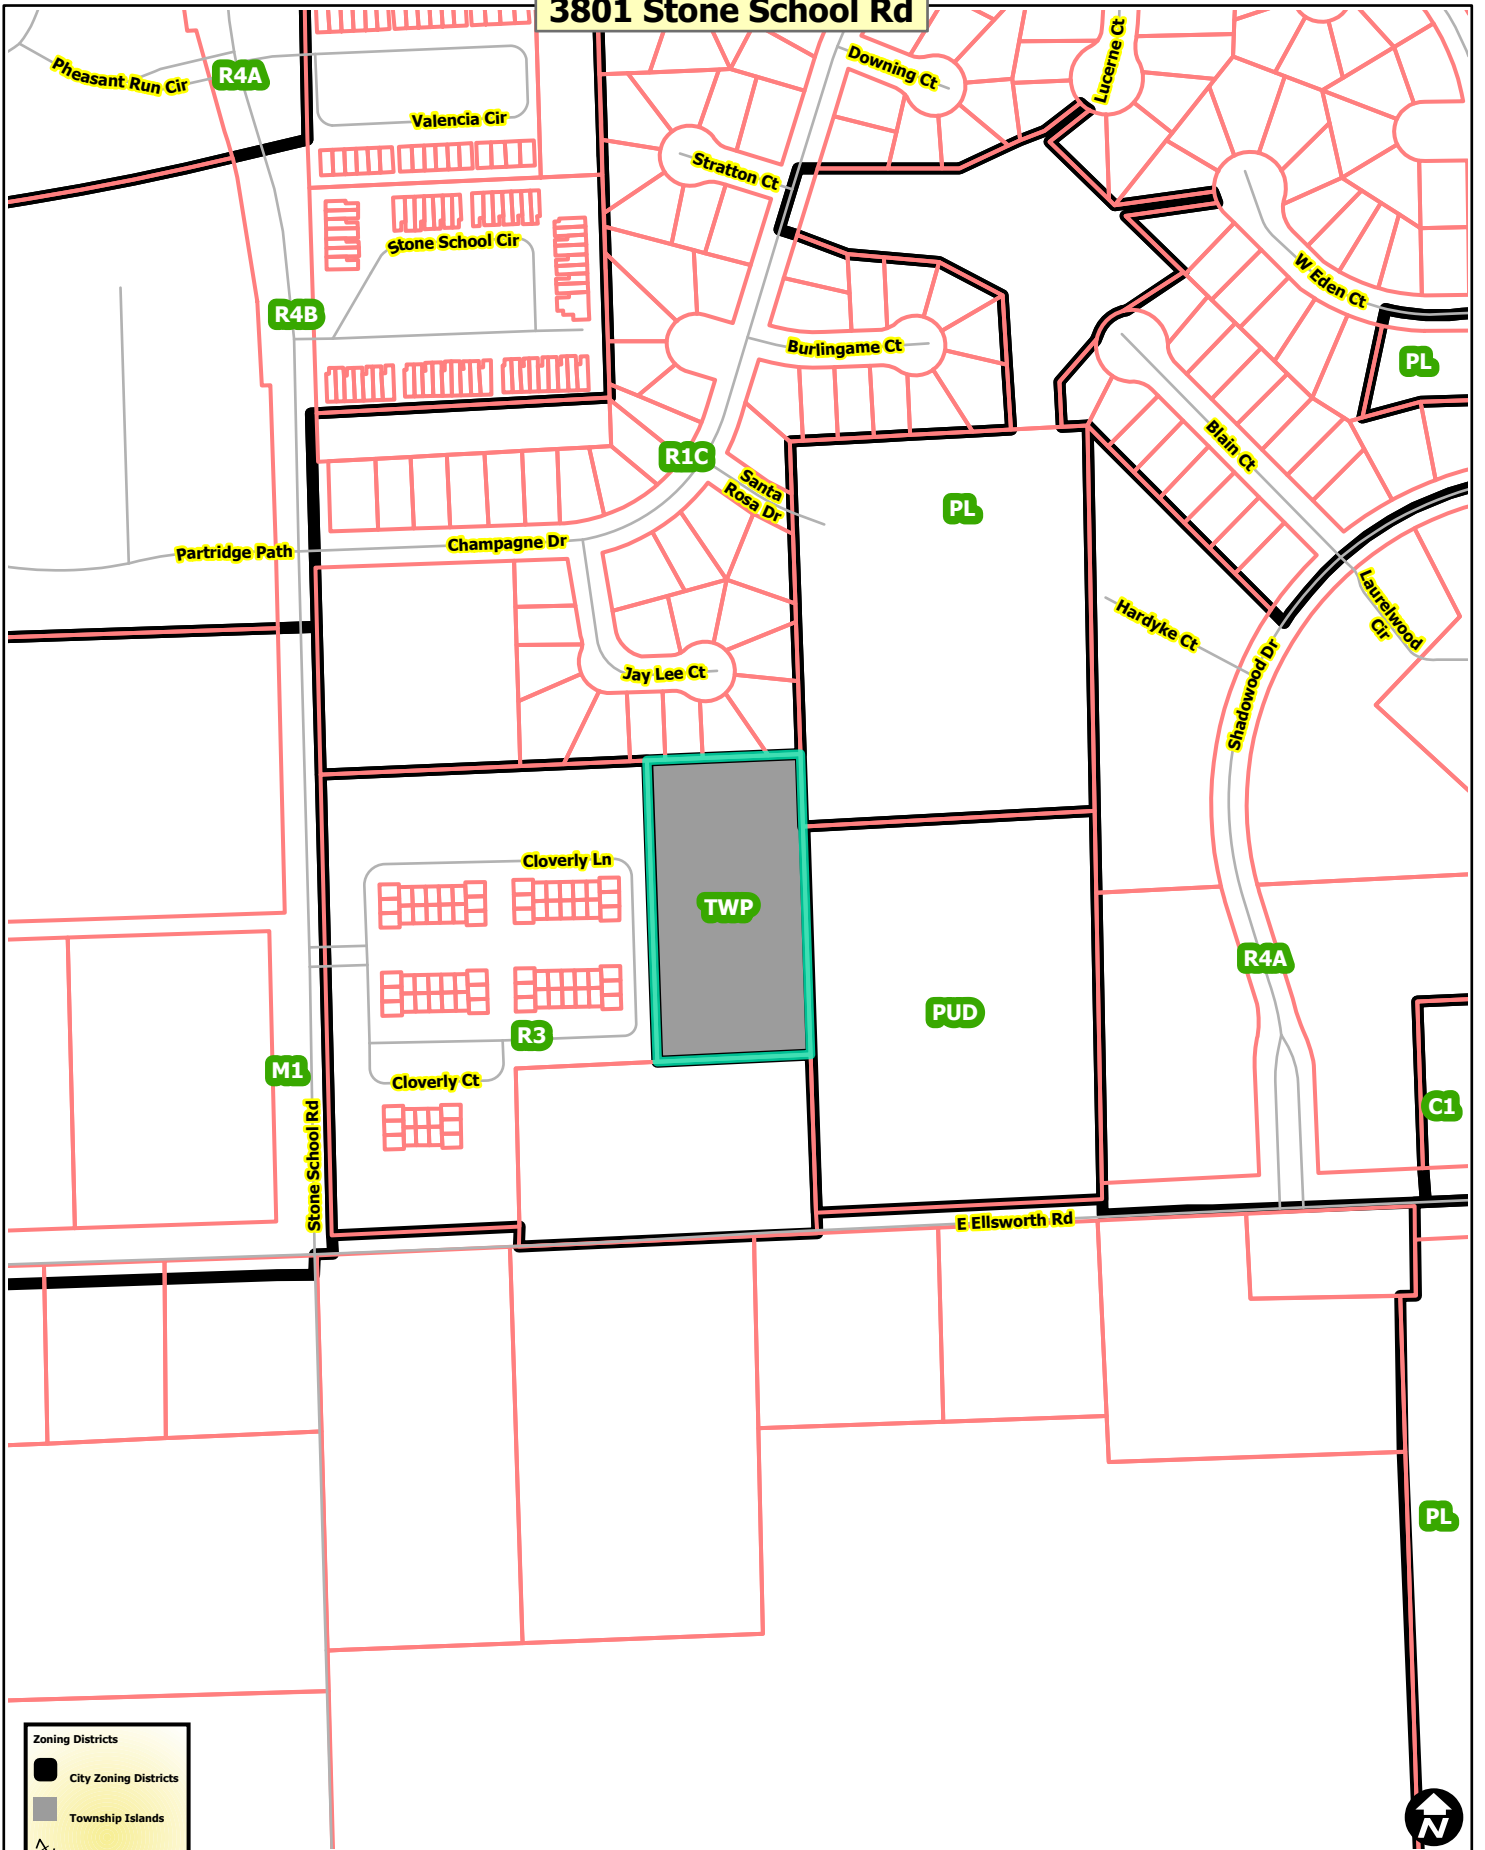

3801 Stone School Rd

Zoning Districts

- City Zoning Districts
- Township Islands
- Railroads
- Huron River
- Tax Parcels

Map date: 4/17/2024
 Any aerial imagery is circa 2023 unless otherwise noted
 Terms of use: www.a2gov.org/terms