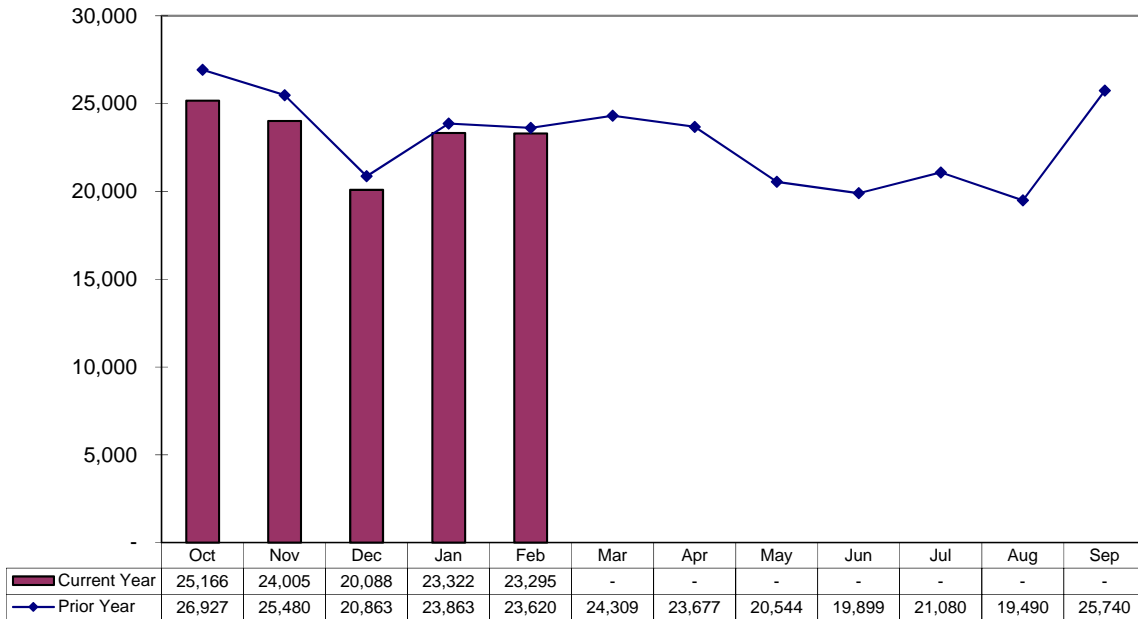

# Average Weekday Passengers

February 2016

## Fixed Route Average Weekday Passengers