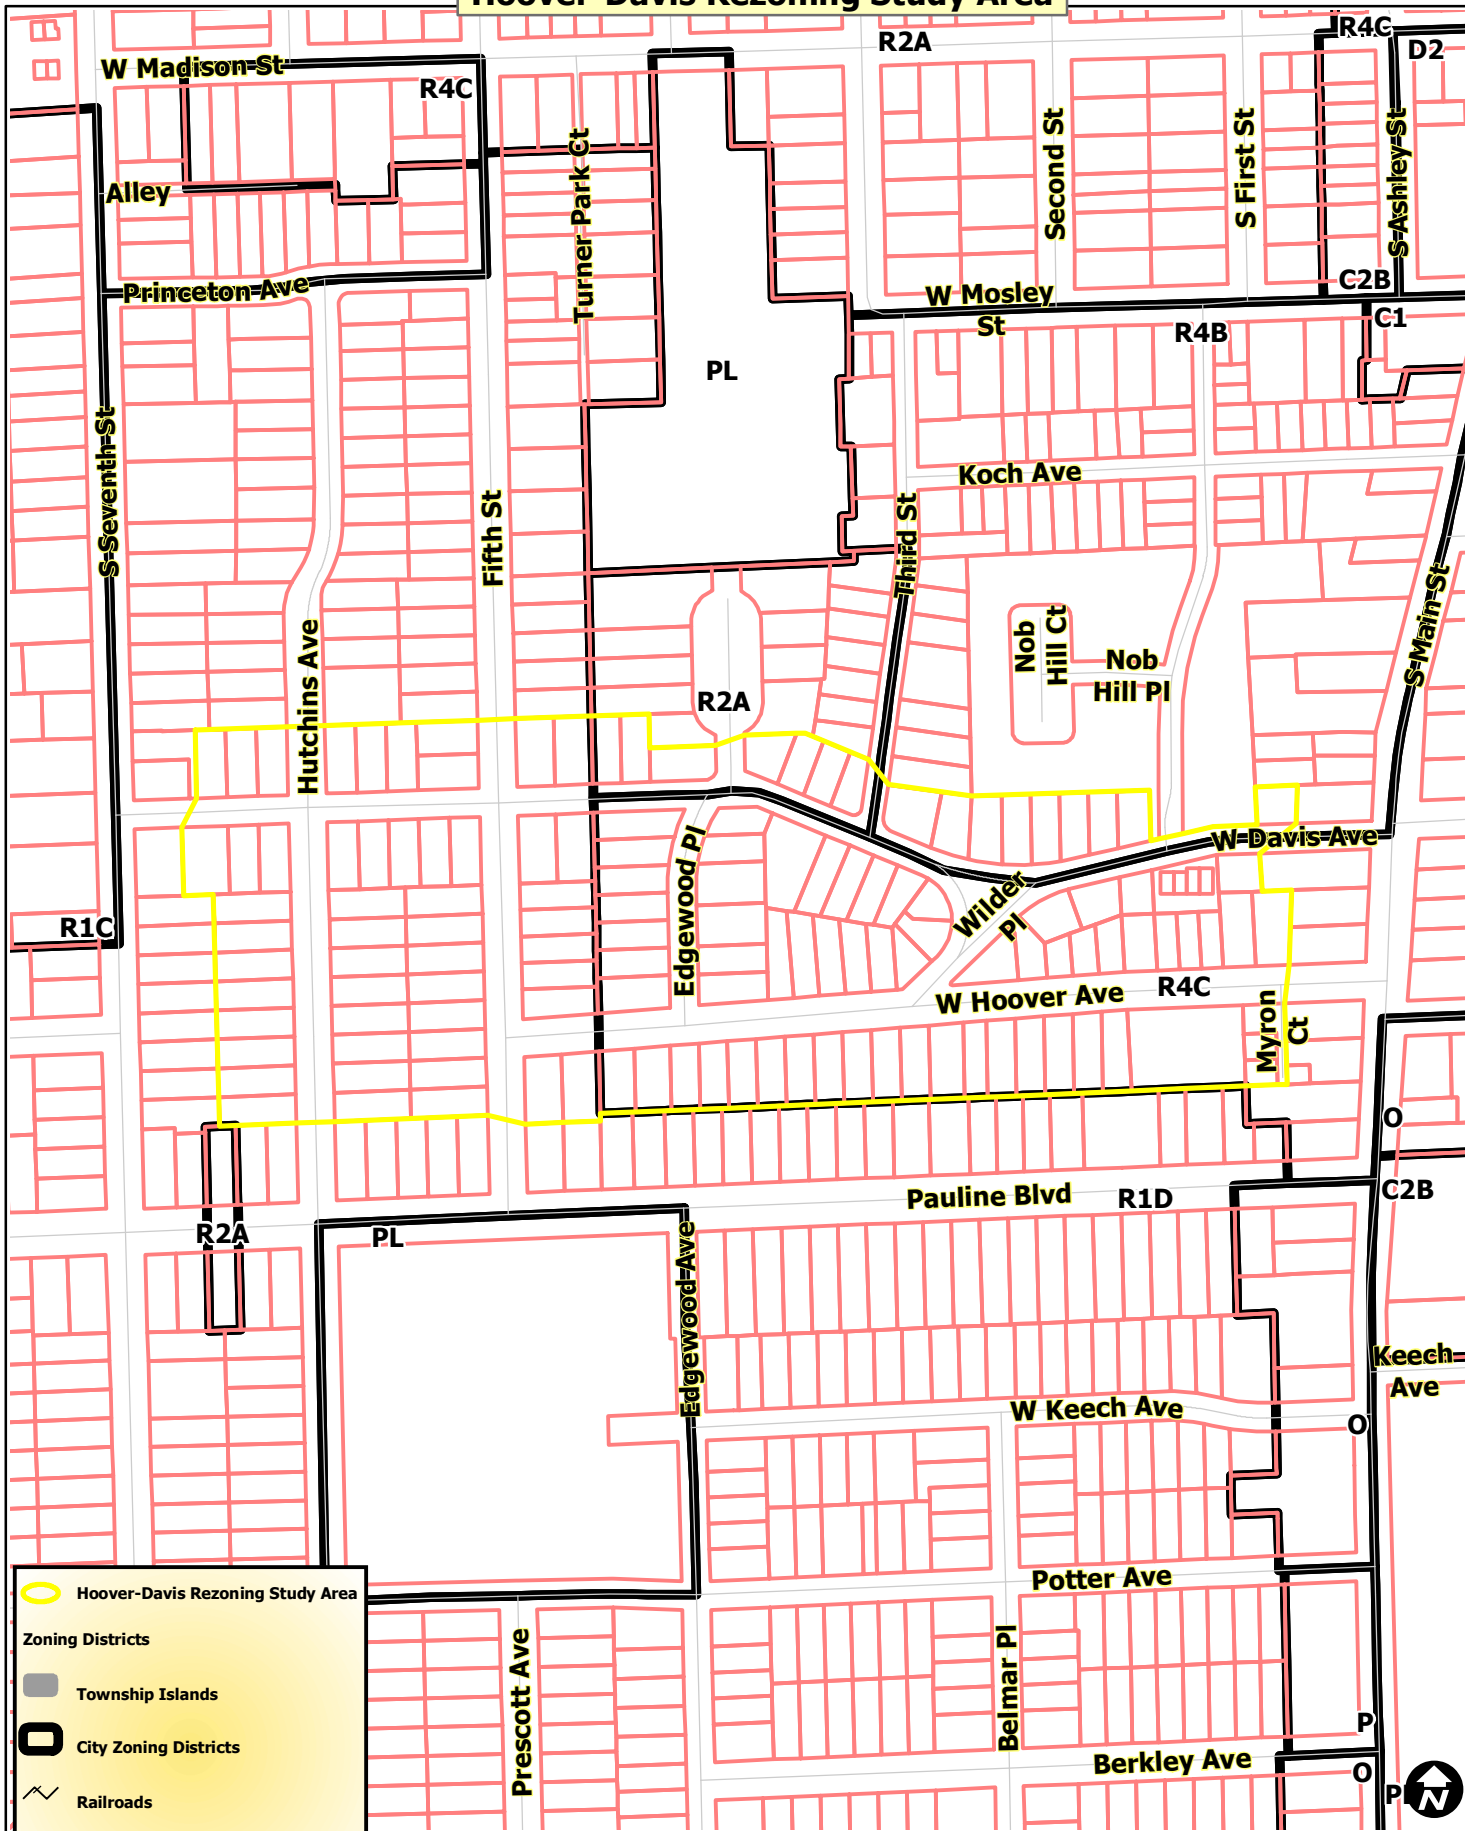

Hoover-Davis Rezoning Study Area

-  Hoover-Davis Rezoning Study Area
-  Railroads
-  Huron River
-  Tax Parcels

Map date: 10/31/2018
 Any aerial imagery is circa 2018
 unless otherwise noted
 Terms of use: www.a2gov.org/terms

Hoover-Davis Rezoning Study Area

Hoover-Davis Rezoning Study Area

Zoning Districts

- Township Islands
- City Zoning Districts
- Railroads
- Huron River
- Tax Parcels

Map date: 10/31/2018
 Any aerial imagery is circa 2018 unless otherwise noted
 Terms of use: www.a2gov.org/terms