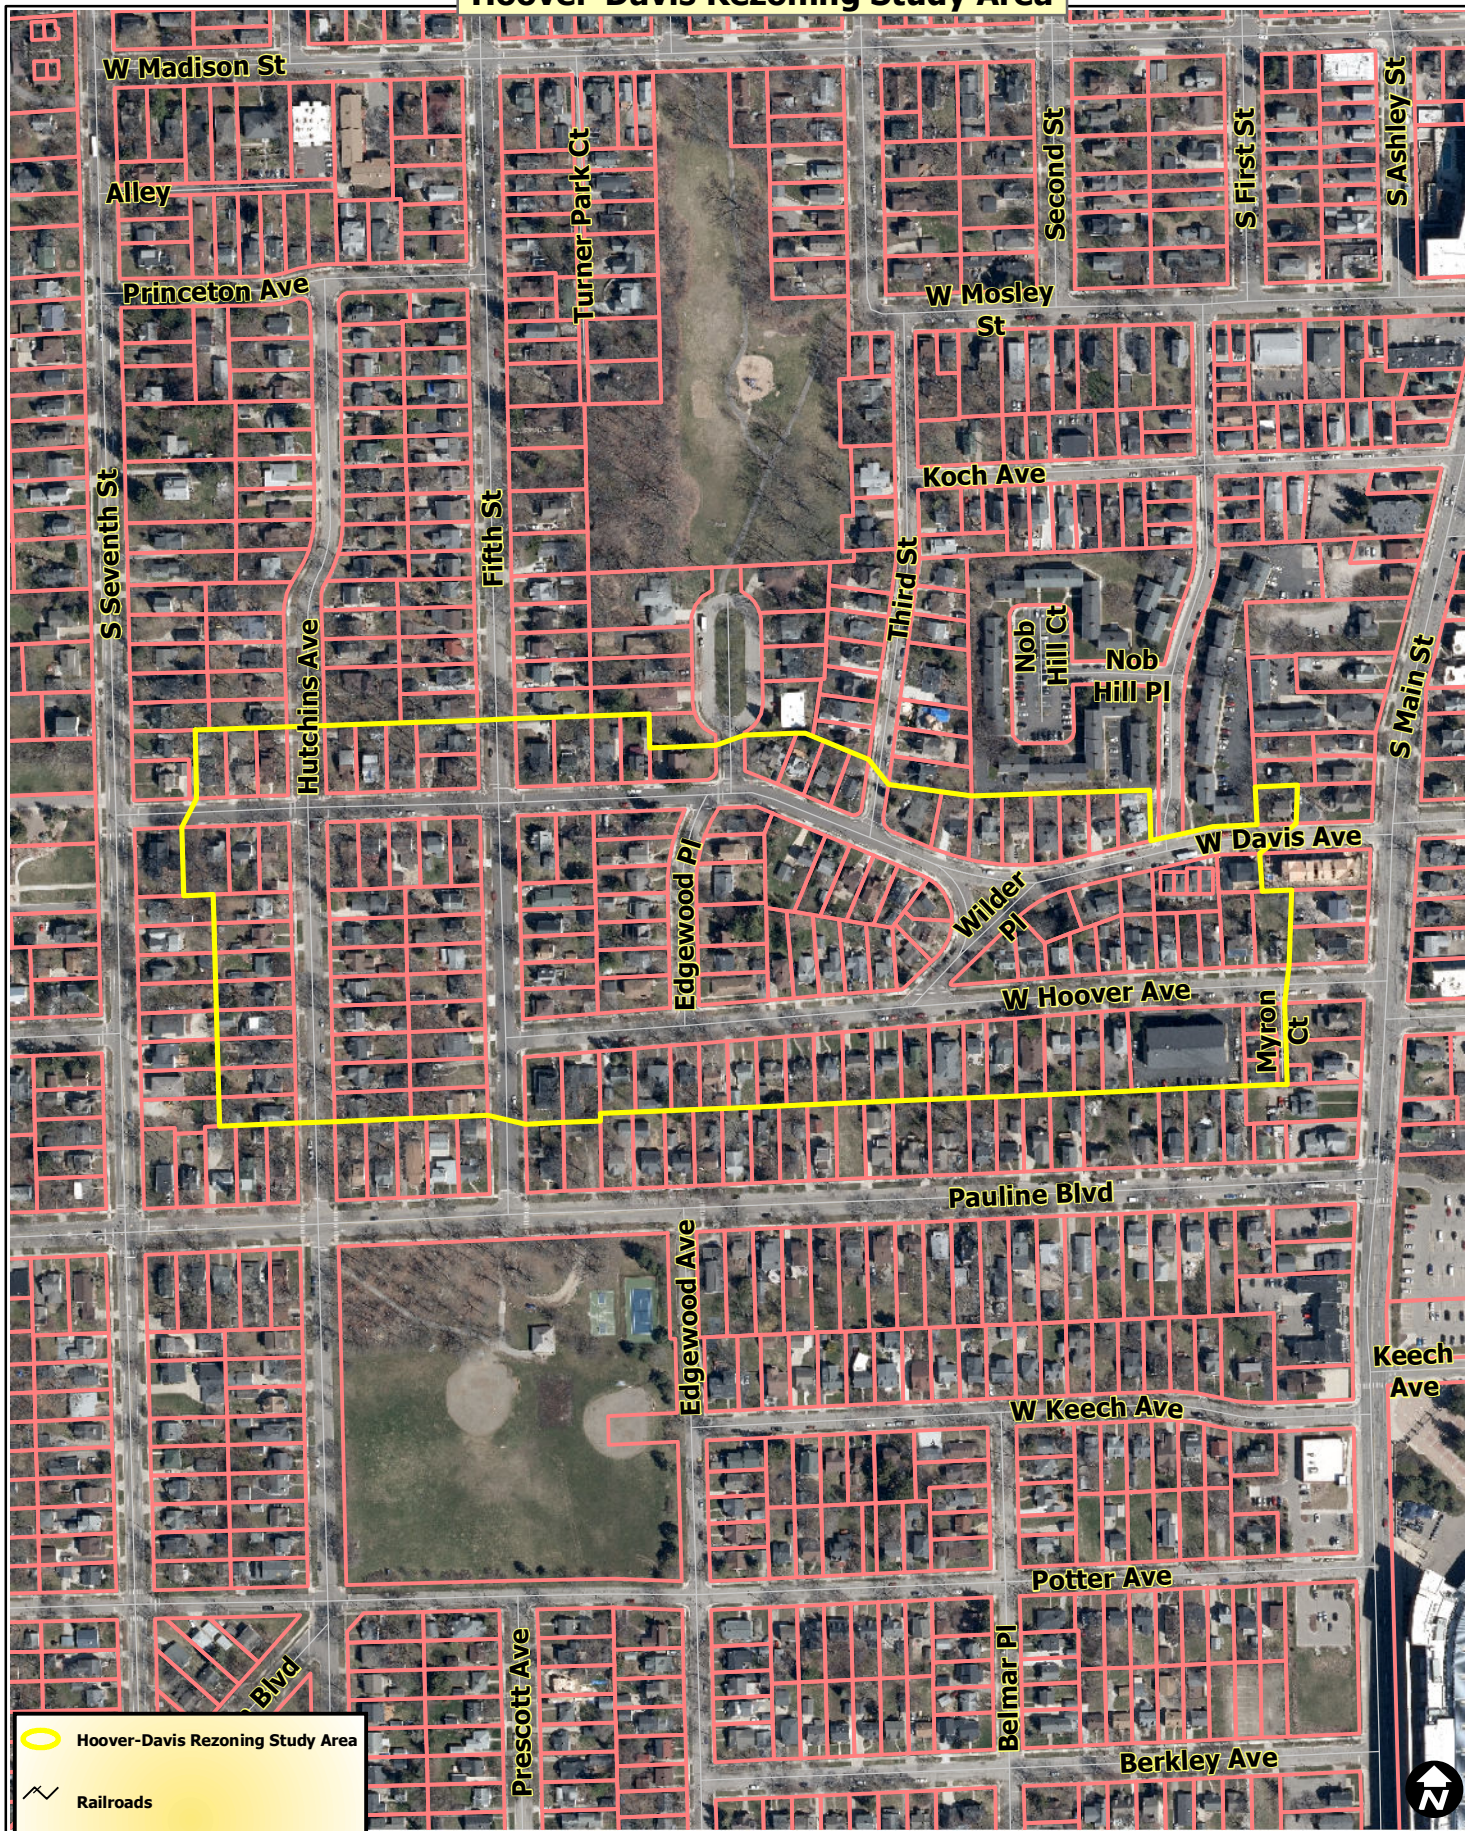

Hoover-Davis Rezoning Study Area

-  Hoover-Davis Rezoning Study Area
-  Railroads
-  Huron River
-  Tax Parcels

Map date: 10/31/2018
 Any aerial imagery is circa 2018
 unless otherwise noted
 Terms of use: www.a2gov.org/terms

Hoover-Davis Rezoning Study Area

Hoover-Davis Rezoning Study Area

Zoning Districts

- Township Islands
- City Zoning Districts
- Railroads
- Huron River
- Tax Parcels

Map date: 10/31/2018
 Any aerial imagery is circa 2018 unless otherwise noted
 Terms of use: www.a2gov.org/terms