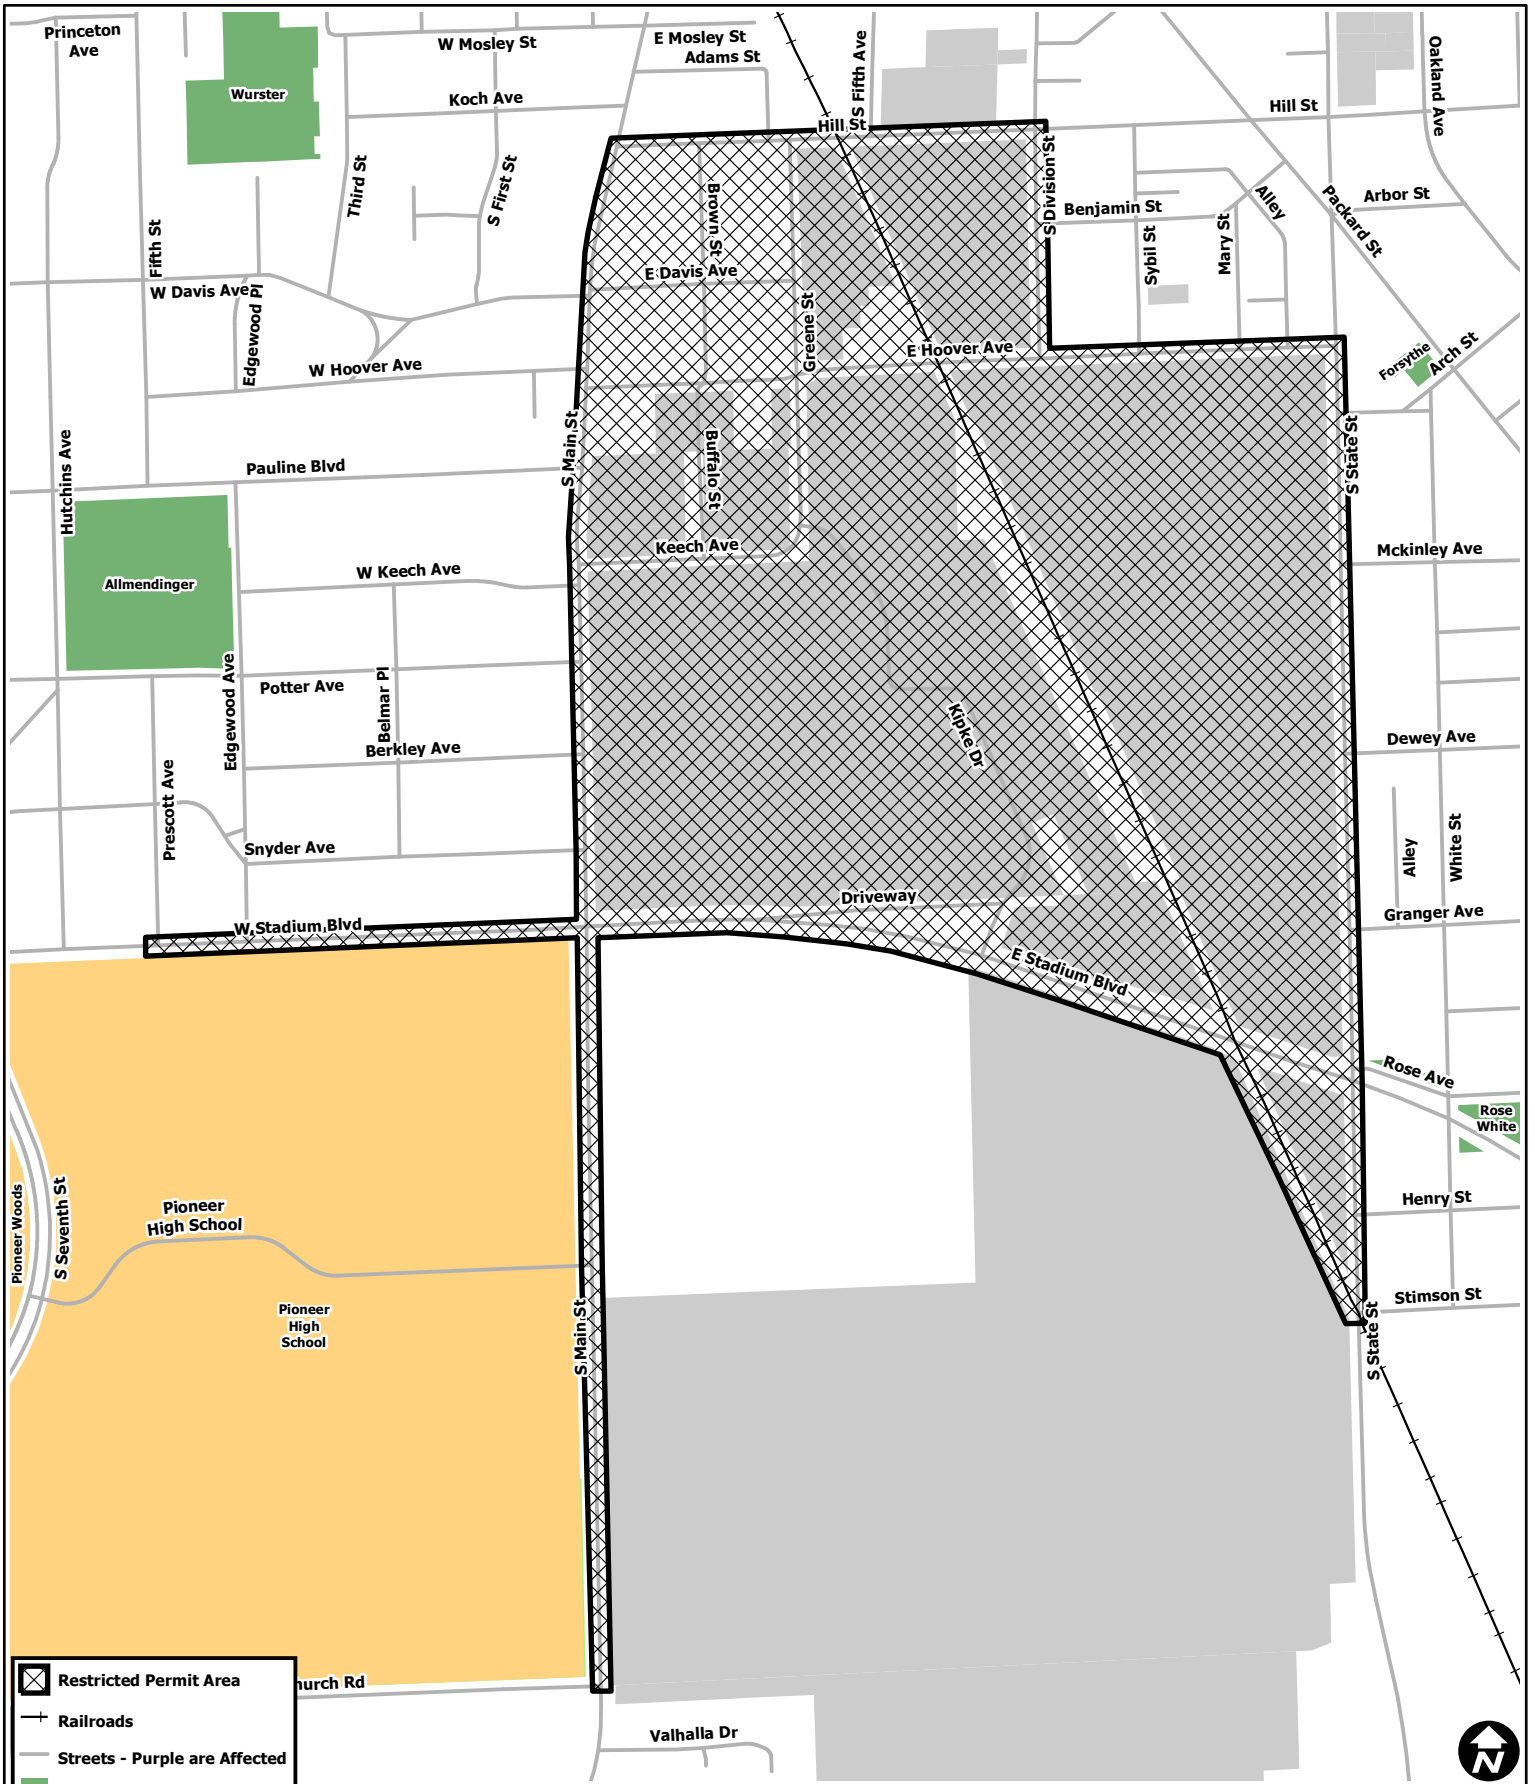

International Champions Cup

- Restricted Permit Area
- Railroads
- Streets - Purple are Affected
- Parks
- Schools
- Other Open Space
- University Owned

City of Ann Arbor Map Disclaimer:

Map Created: 5/20/2014