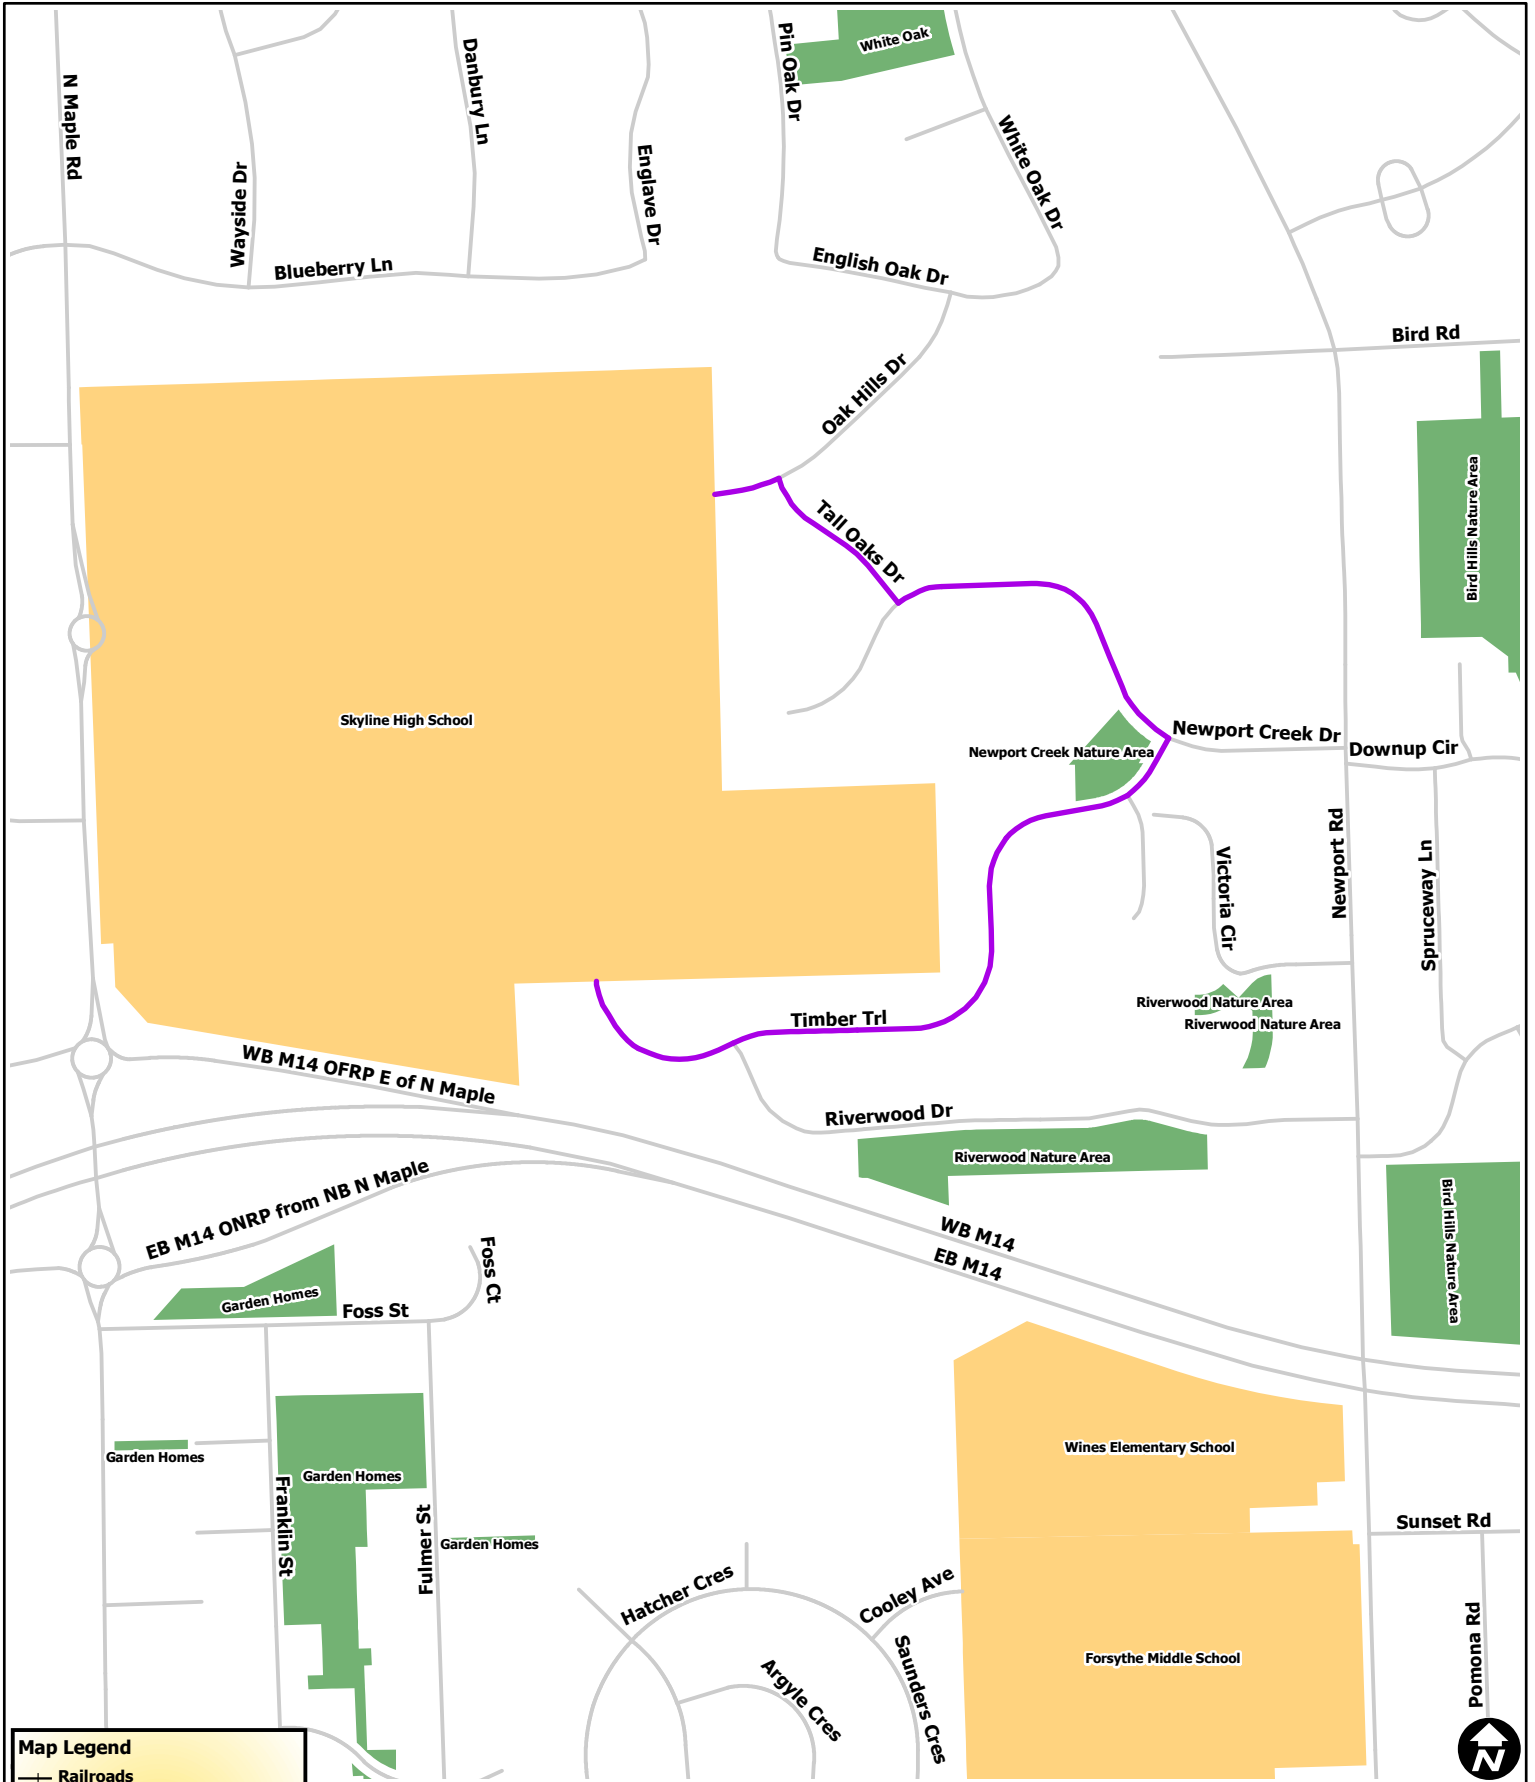

Ready Set Fly 5K

Map Legend

- Railroads
- Streets - Purple are CLOSED
- Huron River
- Park Property
- School Property
- Non City Open Space Property
- University Property