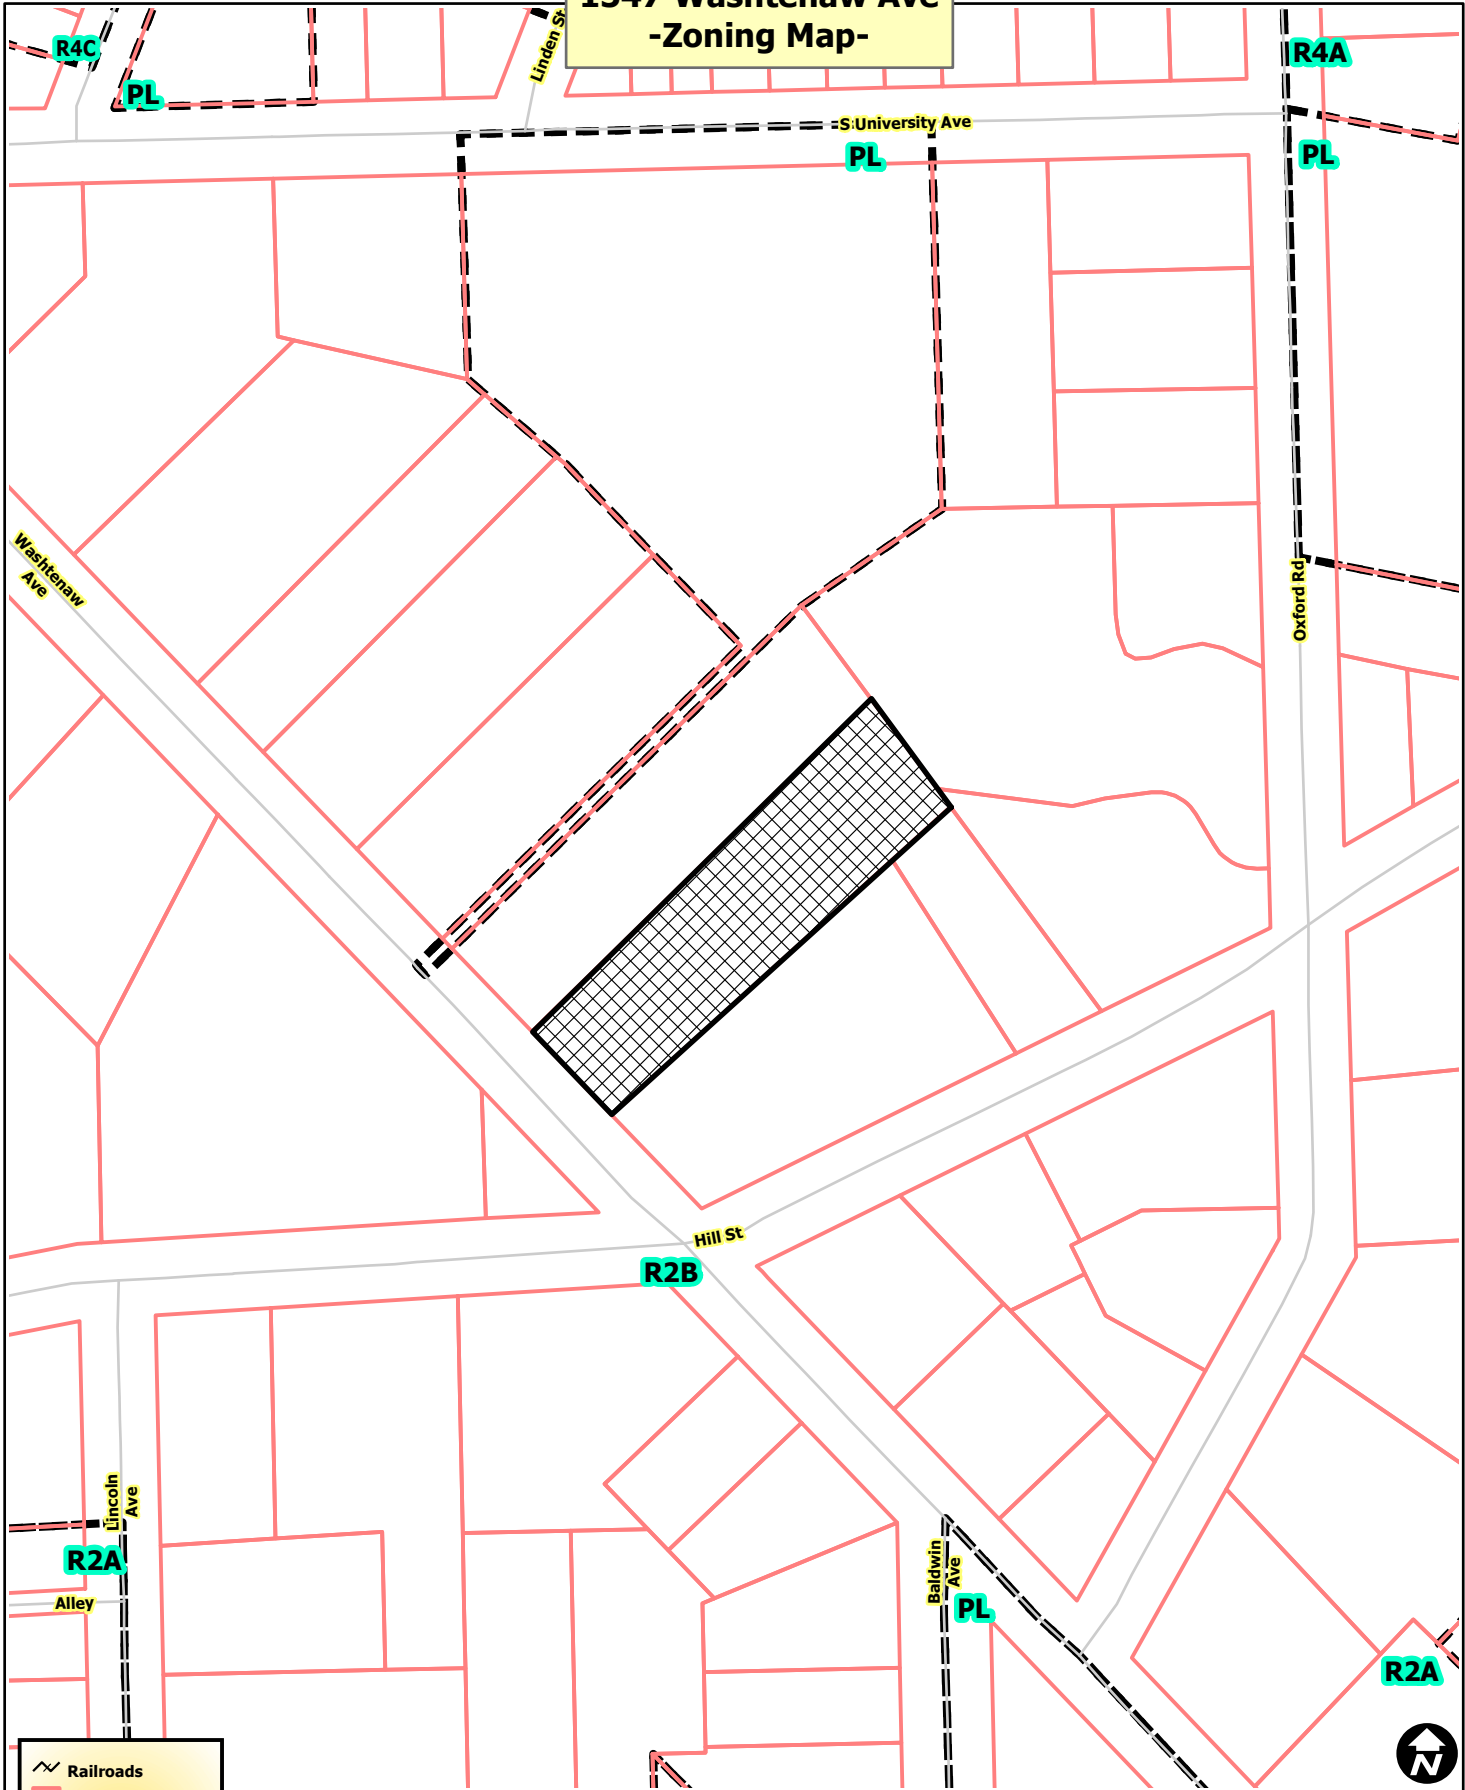

1547 Washtenaw Ave -Zoning Map-

Legend

- Railroads
- Parcels
- **Zoning**
- Township Islands
- Zoning Districts