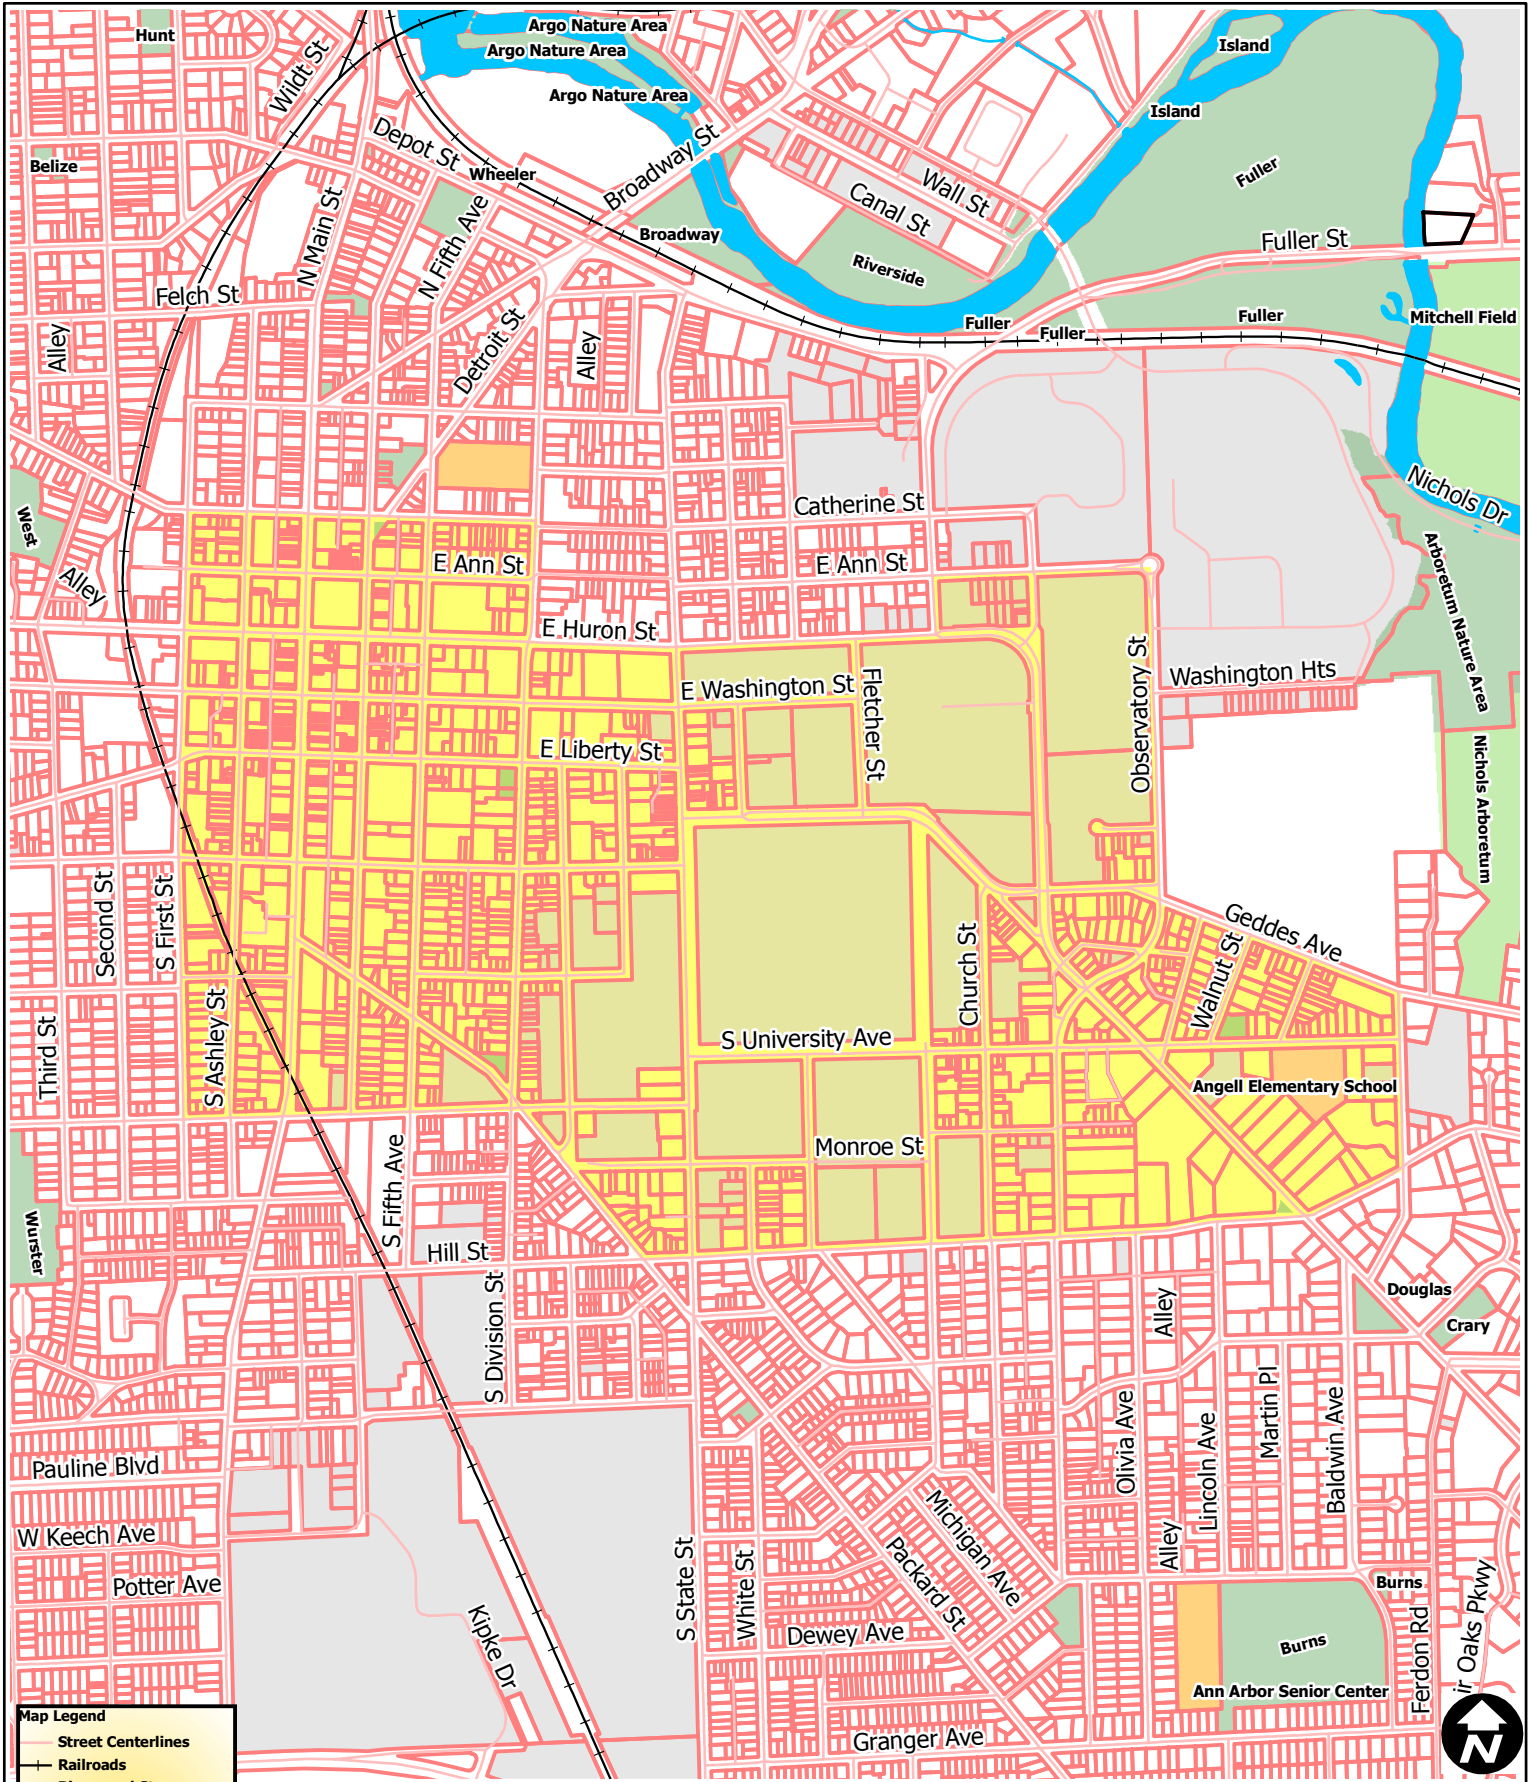

Ann Arbor Art Fair Restricted Permit Buffer

Map Legend

- Street Centerlines
- Railroads
- Rivers and Streams
- Lakes and Ponds
- Schools
- Non City Open Spaces
- Parks
- University
- Restricted Permit Buffer