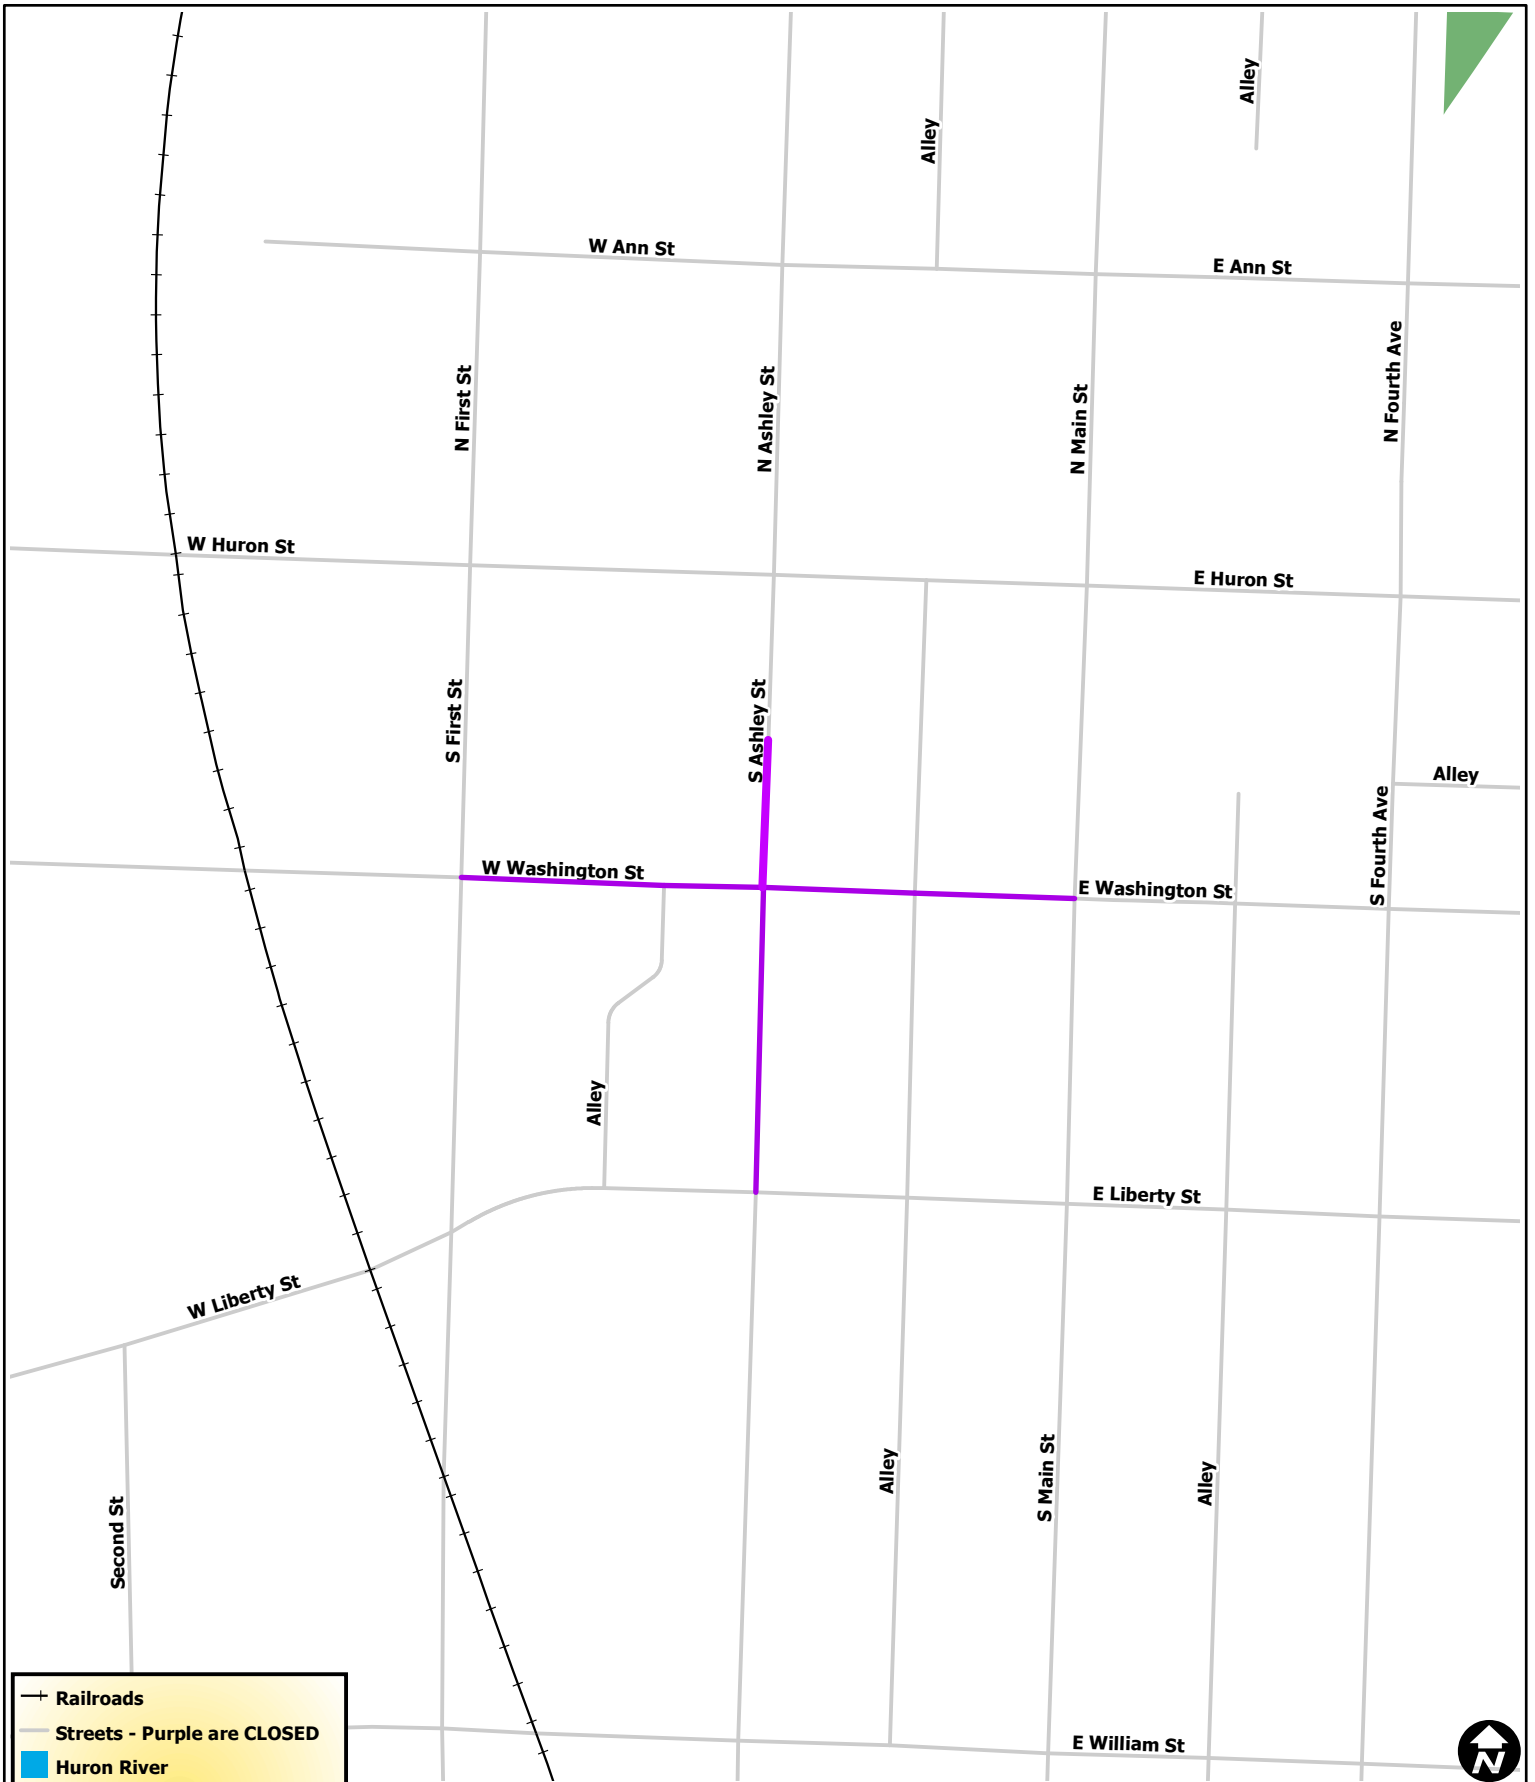

Fool Moon

	Railroads
	Streets - Purple are CLOSED
	Huron River
	Park Property
	School Property
	Non City Open Space Property
	University Property

City of Ann Arbor Map Disclaimer:

Map Created: 10/18/2012