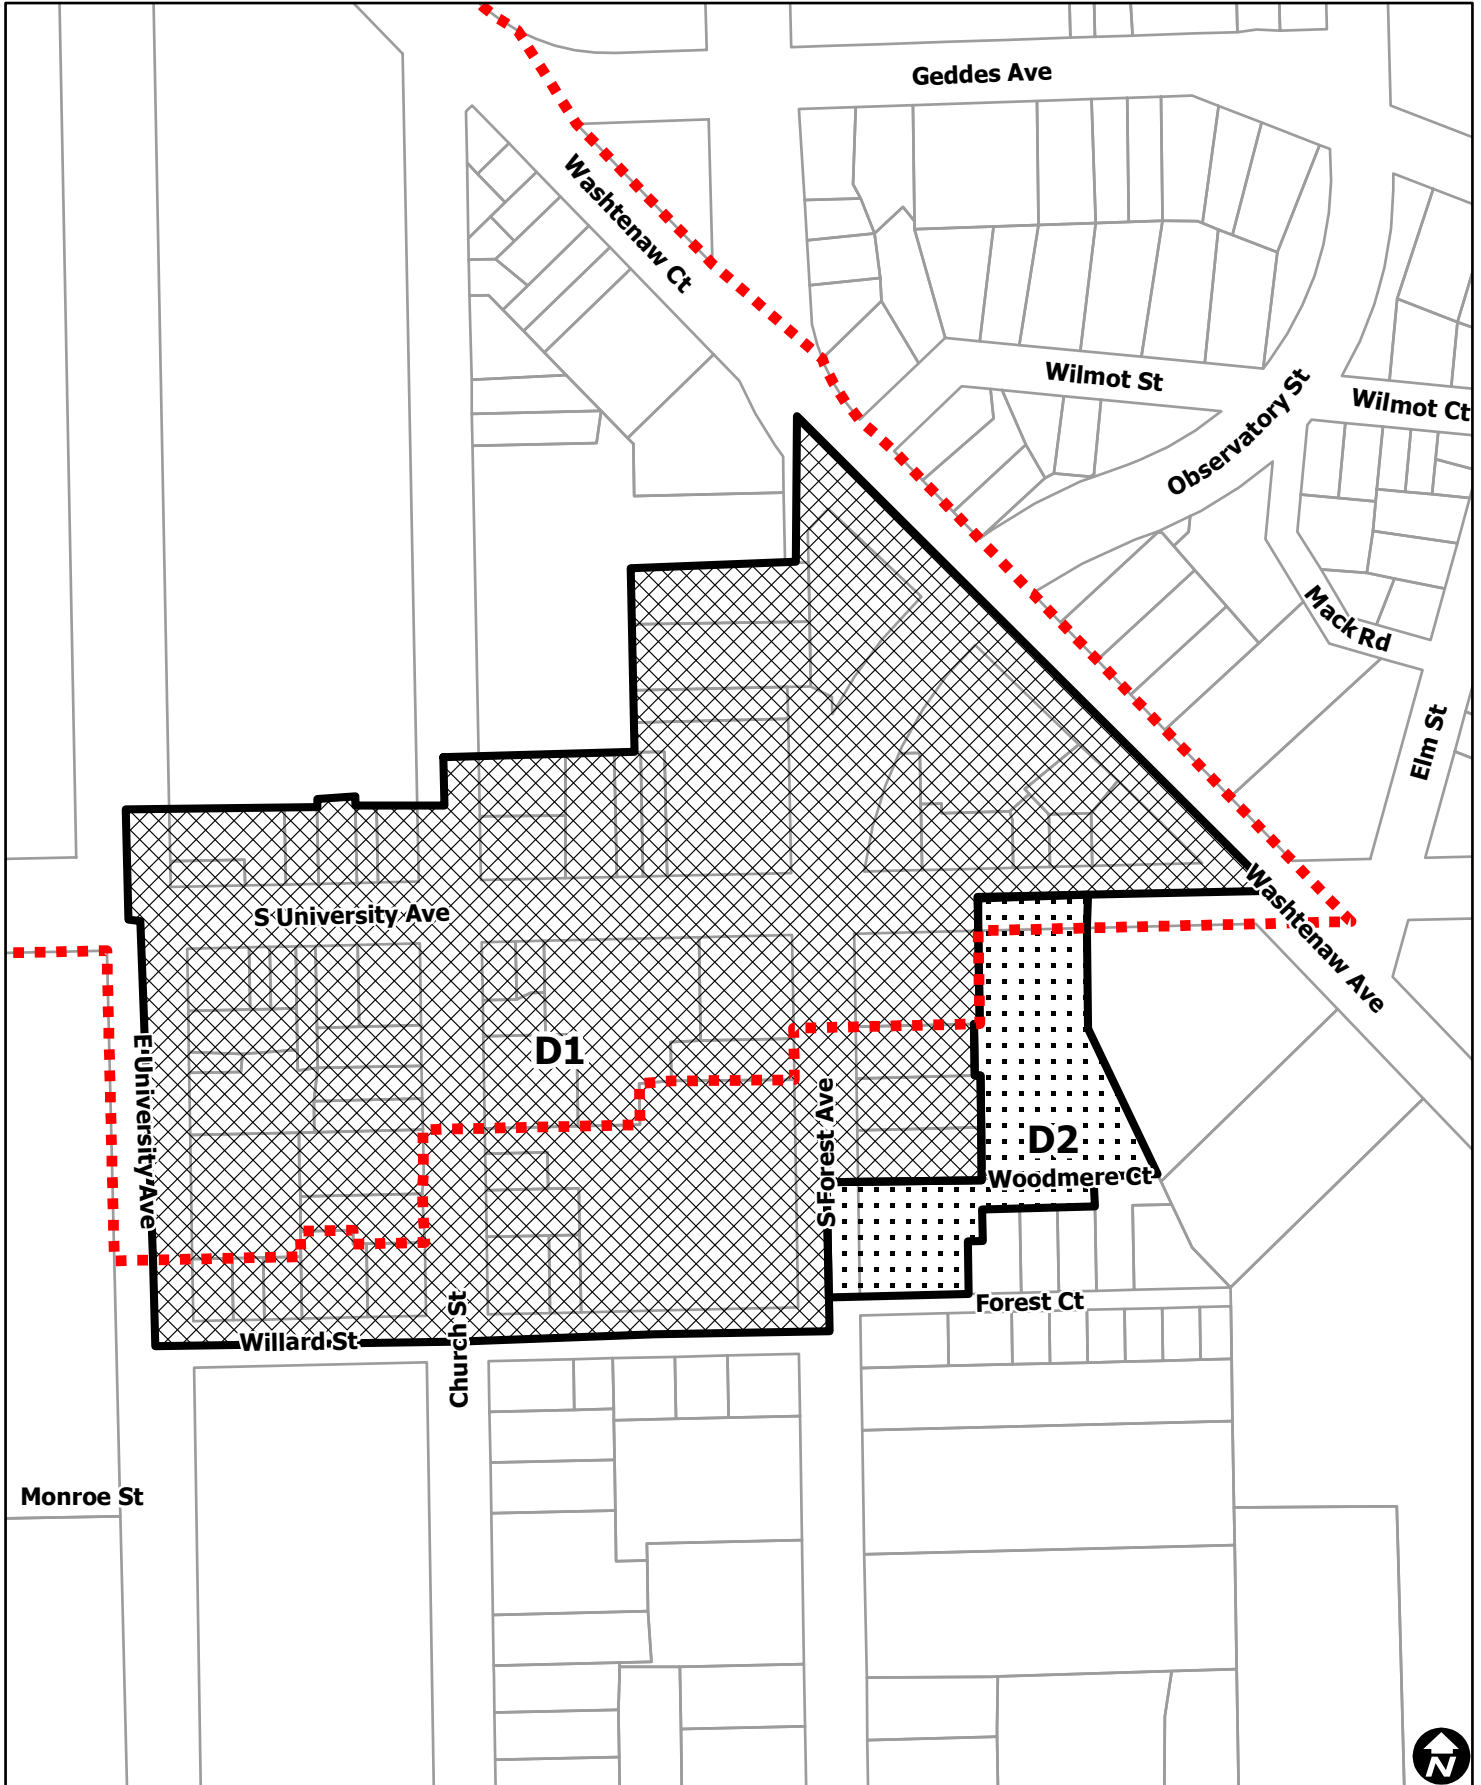

Proposed South University Area Rezoning Changes

Map Legend

- DDA Boundary
- D1
- D2

May 20th, 2009

Maps available online:
<http://gisweb.ewashtenaw.org/website/mapwashtenaw/>

Copyright 2009 City of Ann Arbor, Michigan