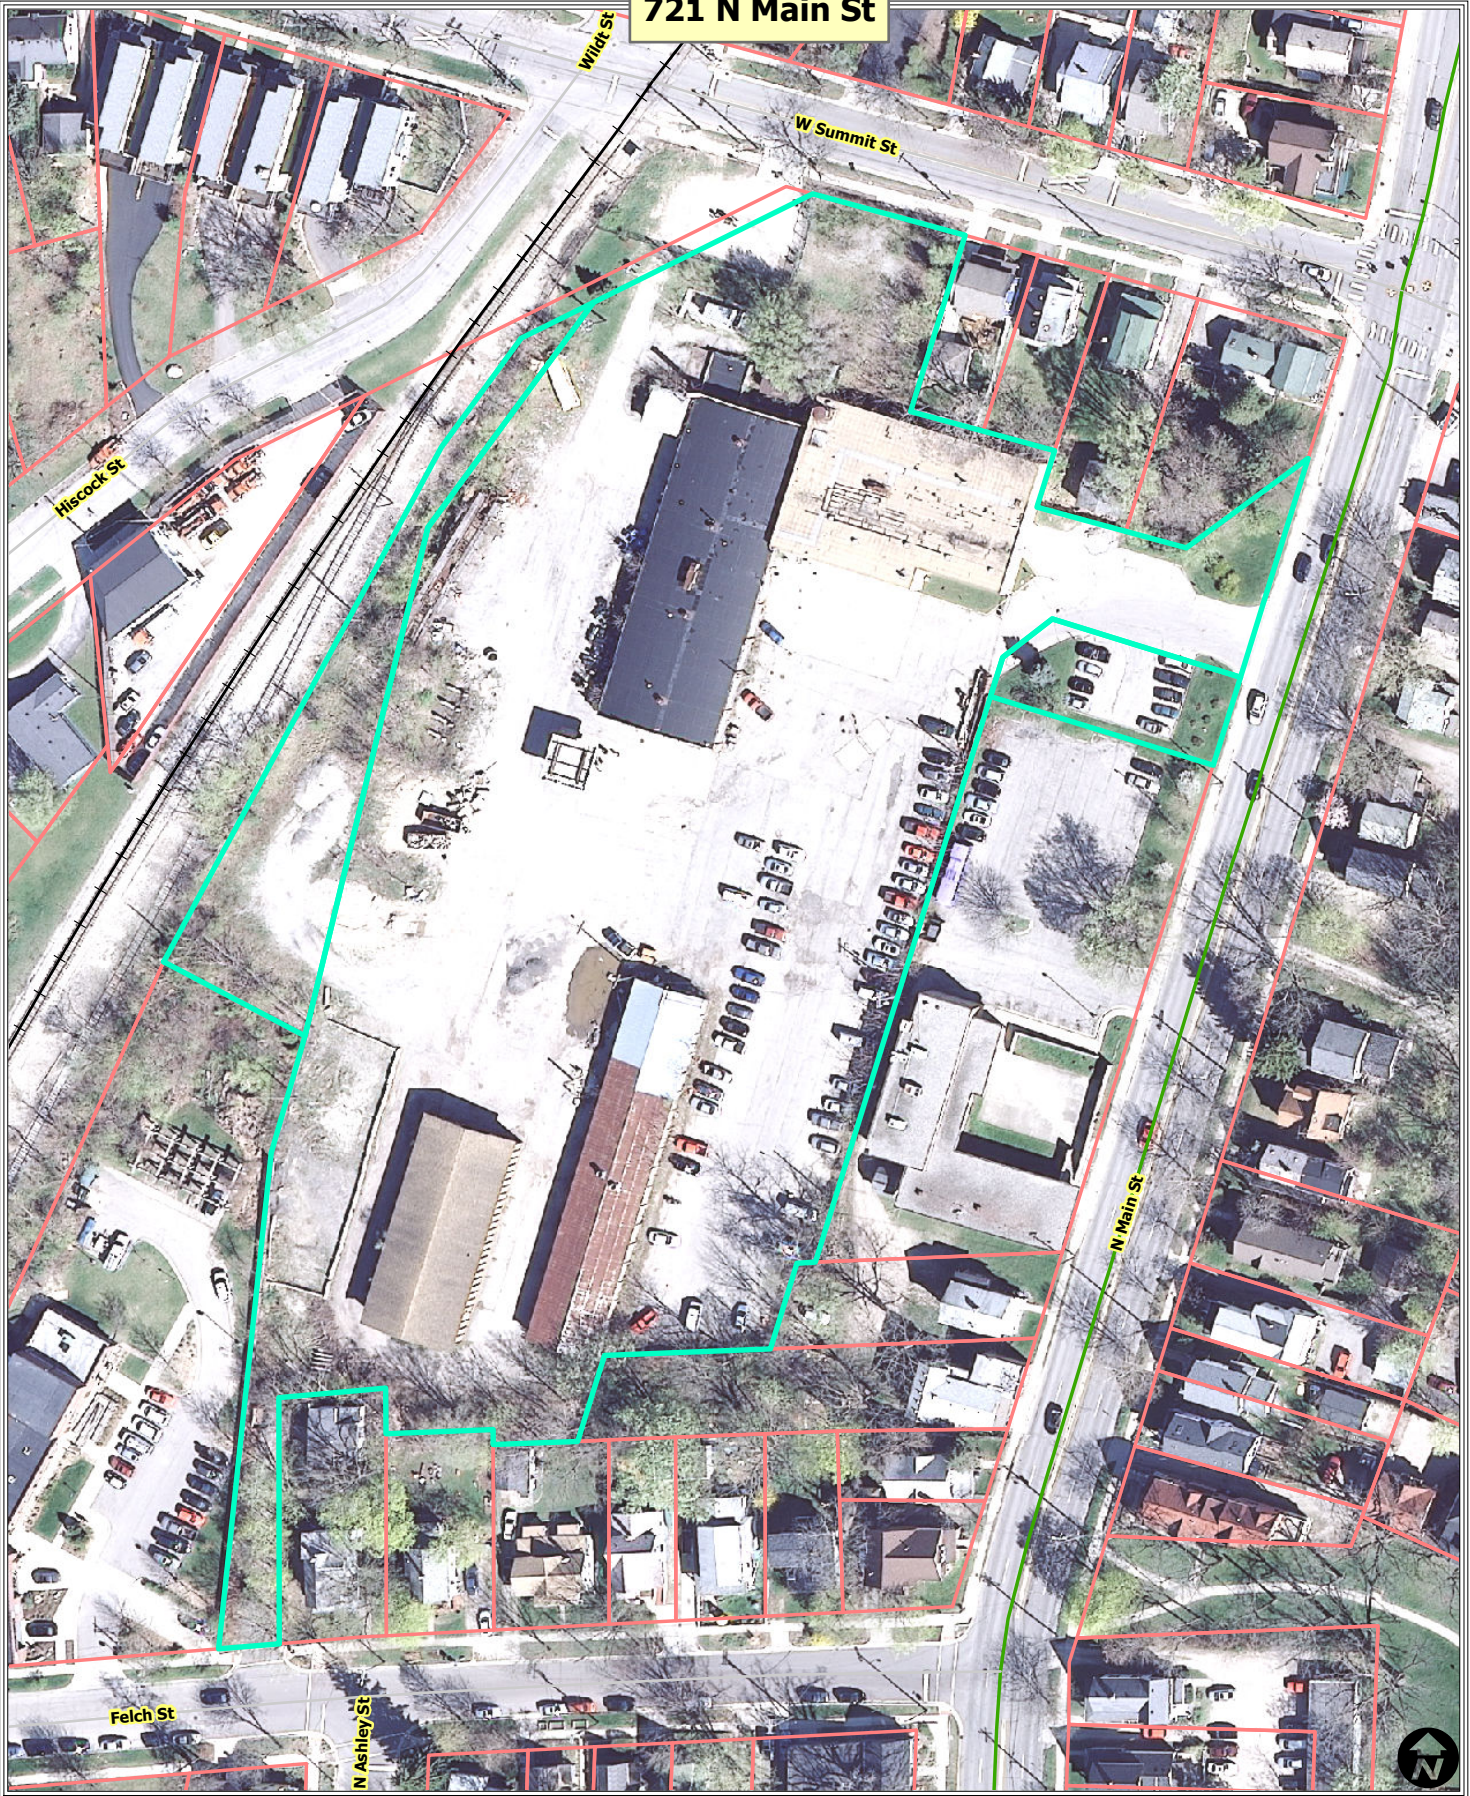

721 N Main St

- Railroads
- Parcel Property