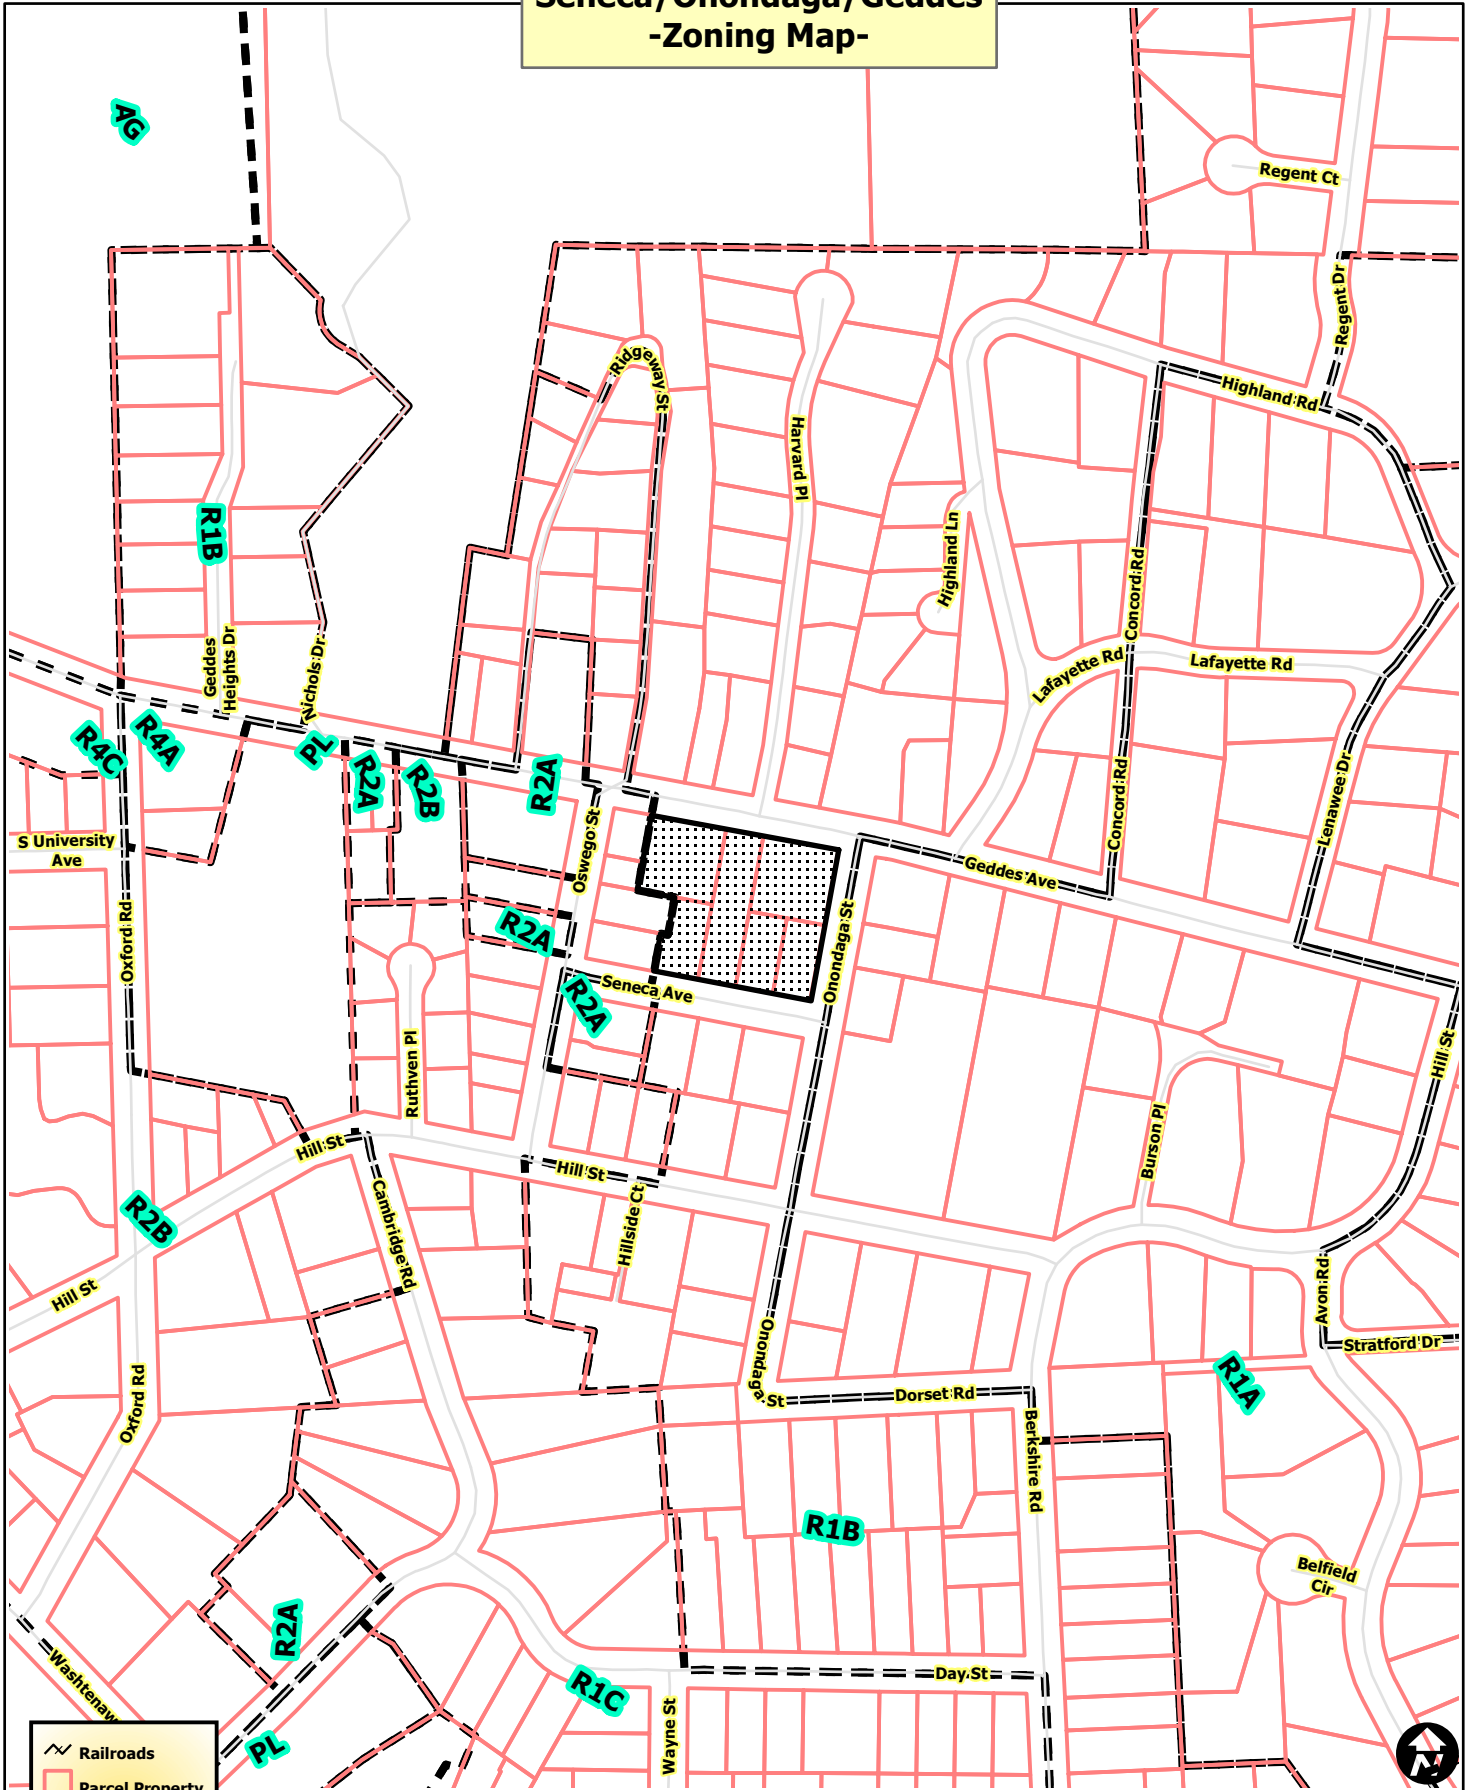

Seneca / Onondaga / Geddes -Zoning Map-

	Railroads
	Parcel Property
	Zoning
	Township
	Zoning