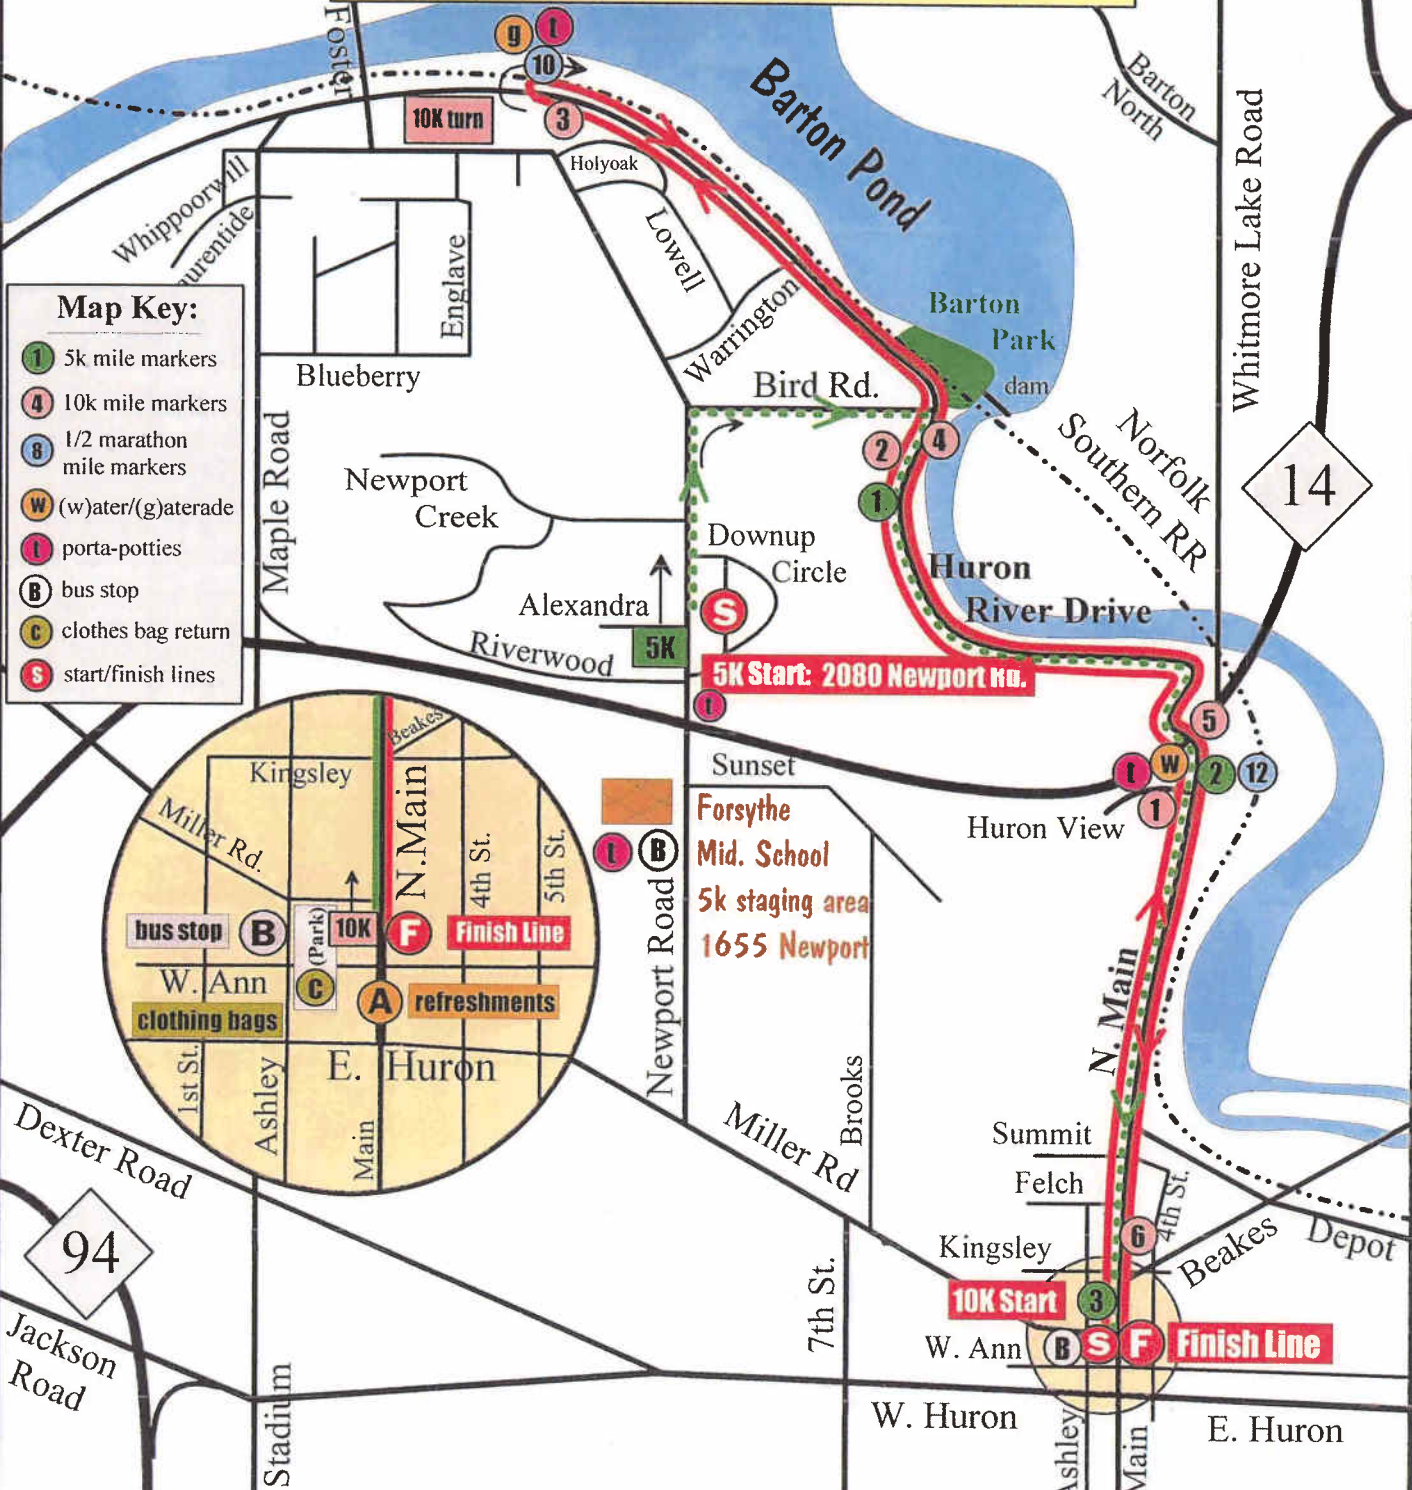

## 5k & 10k Course Maps

with 1/2 Marathon mile marks

- Map Key:**
- 1 5k mile markers
  - 4 10k mile markers
  - 8 1/2 marathon mile markers
  - W (w)ater/(g)aterade
  - I porta-potties
  - B bus stop
  - C clothes bag return
  - S start/finish lines

**Inset Map Details:**

- Streets: Kingsley, Miller Rd., N. Main, 4th St, 5th St, W. Ann, 1st St, Ashley, Main, E. Huron
- Landmarks: bus stop B, clothing bags C, refreshments A, Finish Line F, 10K (Park)

Aid Stations: 5k - mile 2; 10k - mile 1, mile 3, mile 5  
 All aid stations serve water. 10K mile 3 serves Gatorade.

# Dexter - Ann Arbor Run Complete Course Map

- Map Key:**
- ① 5k mile markers
  - ④ 10k mile markers
  - ⑧ 1/2 marathon mile markers
  - Ⓐ aid station
  - ℓ porta-potties
  - Ⓑ bus stop
  - Ⓒ clothes bag return
  - Ⓗ start/finish lines
  - race staging area