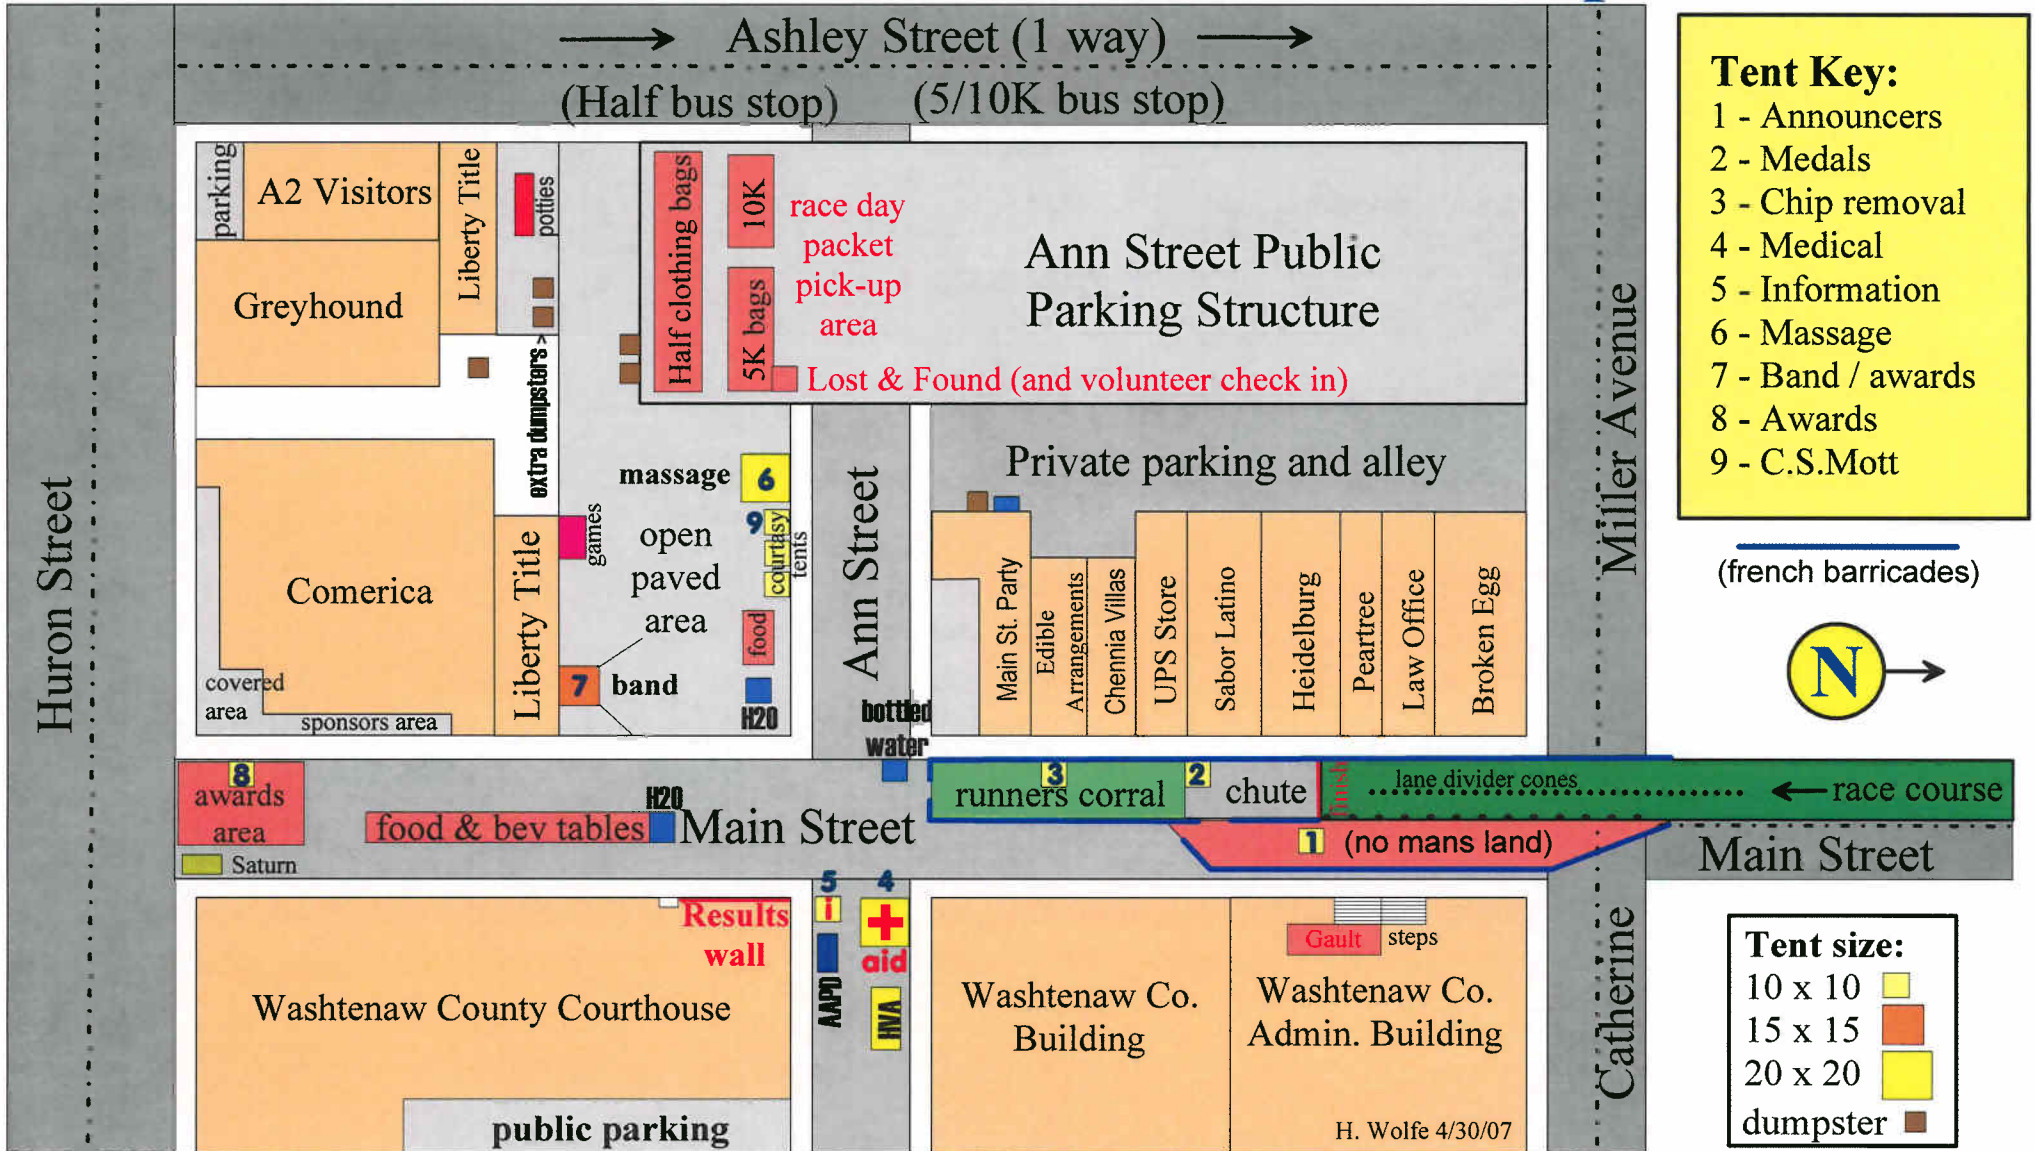

Dexter-Ann Arbor Run - Finish Line Area Map

Downtown Ann Arbor