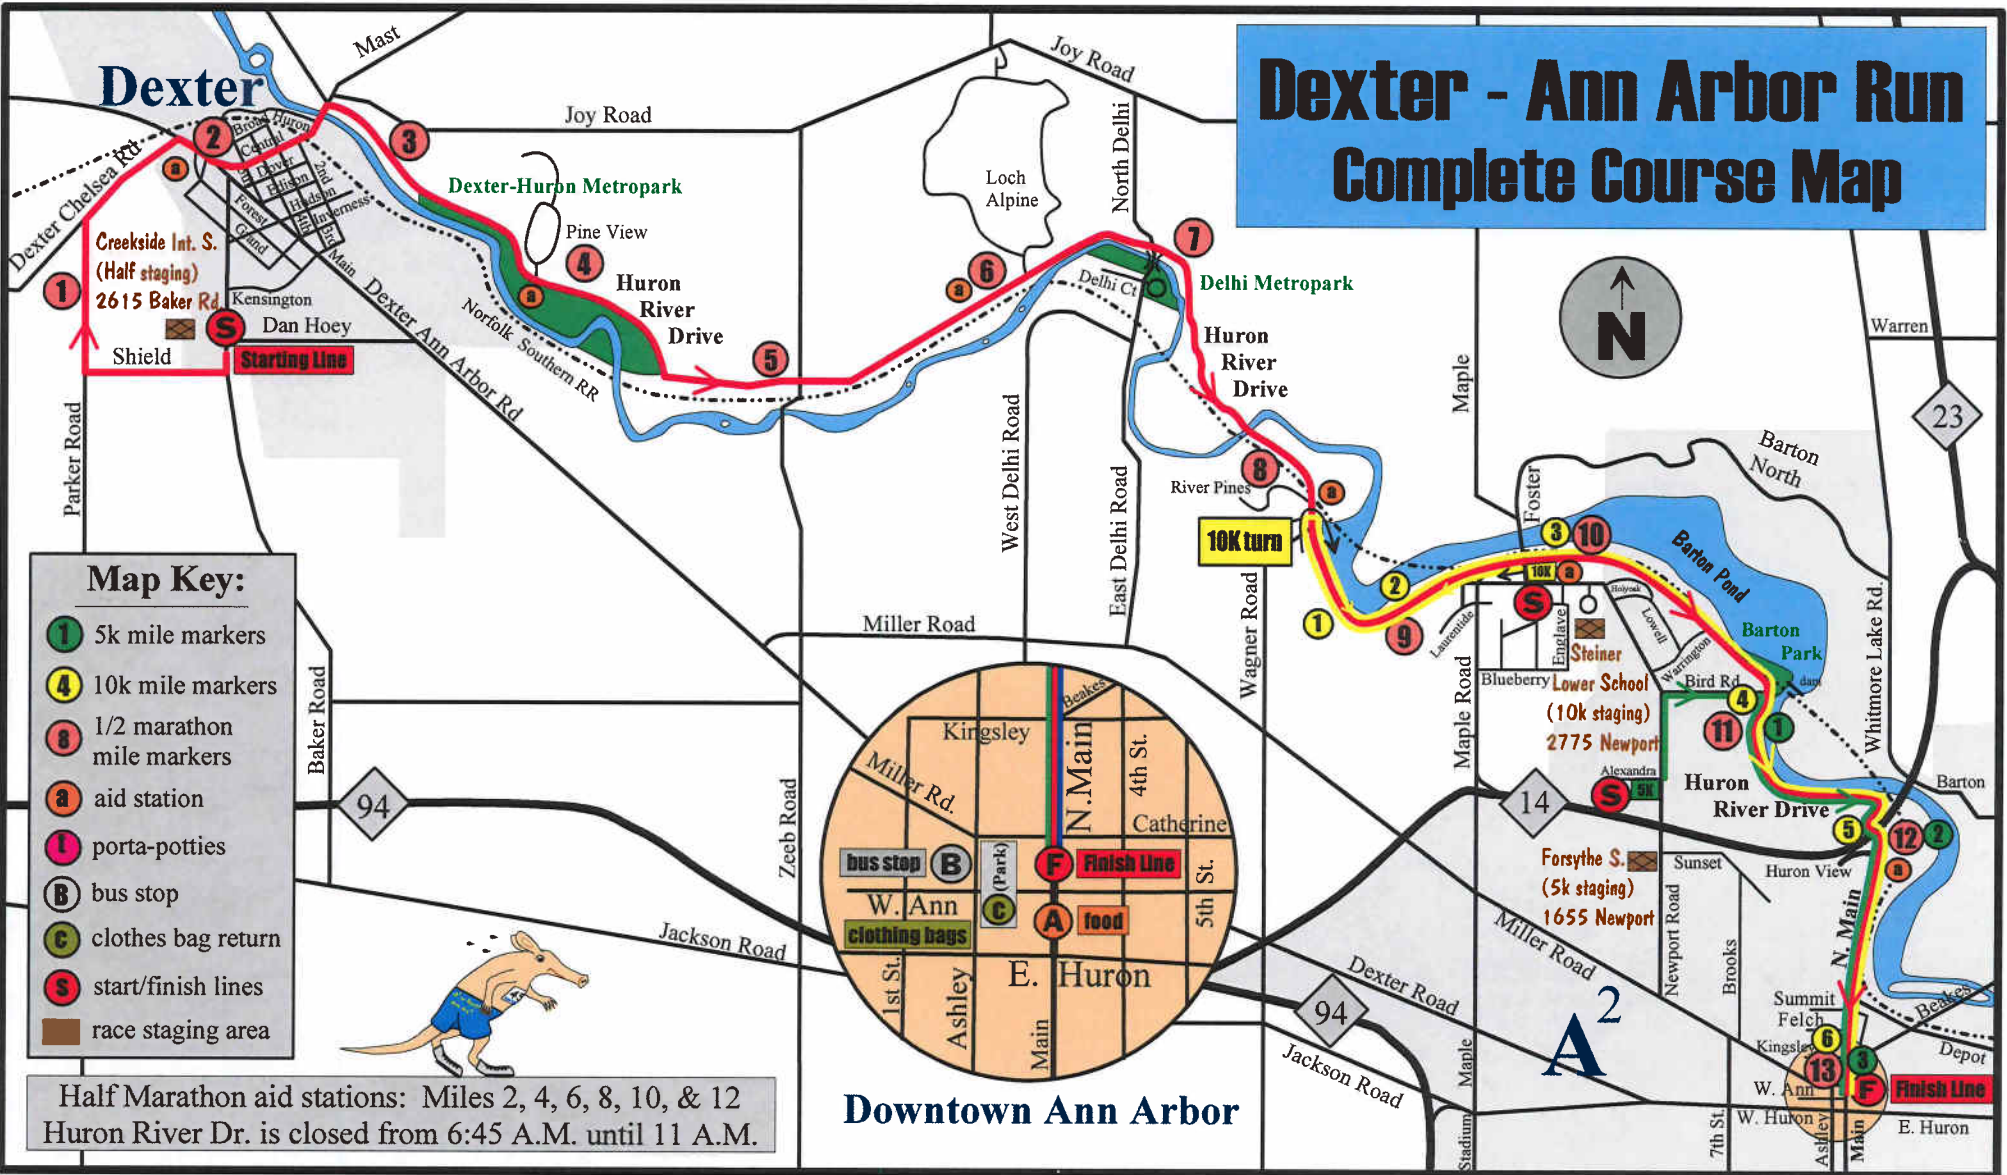

**Inset Map Details:**

- Streets: Kingsley, Miller Rd., N. Main, 4th St, 5th St, W. Ann, 1st St, Ashley, Main, E. Huron
- Landmarks: bus stop B, clothing bags C, refreshments A, Finish Line F, 10K (Park)

Aid Stations: 5k - mile 2; 10k - mile 1, mile 3, mile 5  
 All aid stations serve water. 10K mile 3 serves Gatorade.

# Dexter-Ann Arbor Run - Finish Line Area Map

# Dexter - Ann Arbor Run Complete Course Map

- Map Key:**
- ① 5k mile markers
  - ④ 10k mile markers
  - ⑧ 1/2 marathon mile markers
  - Ⓐ aid station
  - ℓ porta-potties
  - Ⓑ bus stop
  - Ⓒ clothes bag return
  - Ⓗ start/finish lines
  - race staging area