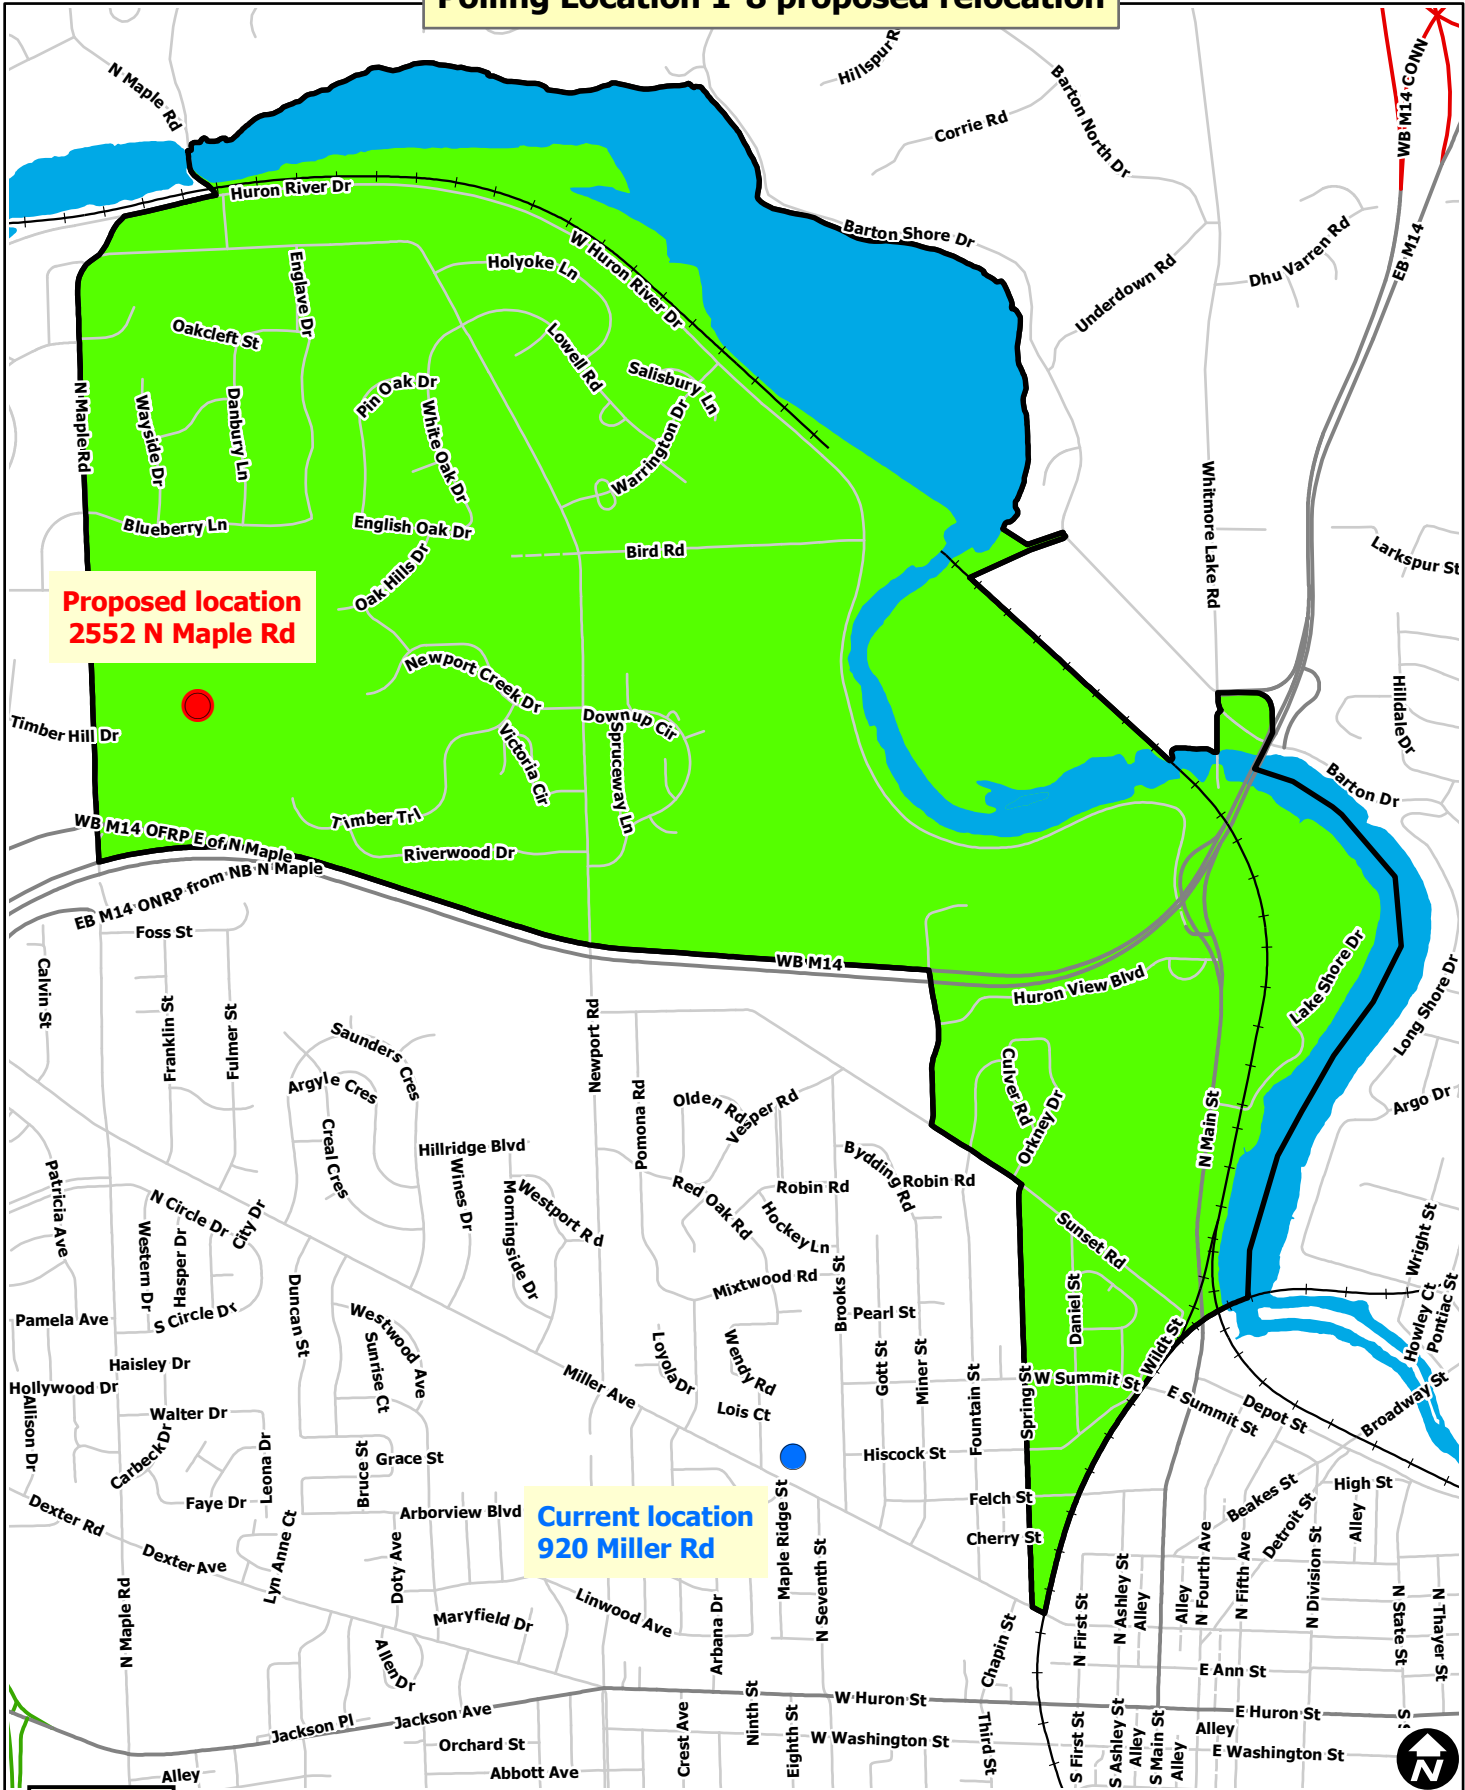

Polling Location 1-8 proposed relocation

**Proposed location
2552 N Maple Rd**

**Current location
920 Miller Rd**

Map Legend

- Railroads
- Huron River
- Precinct 1-8