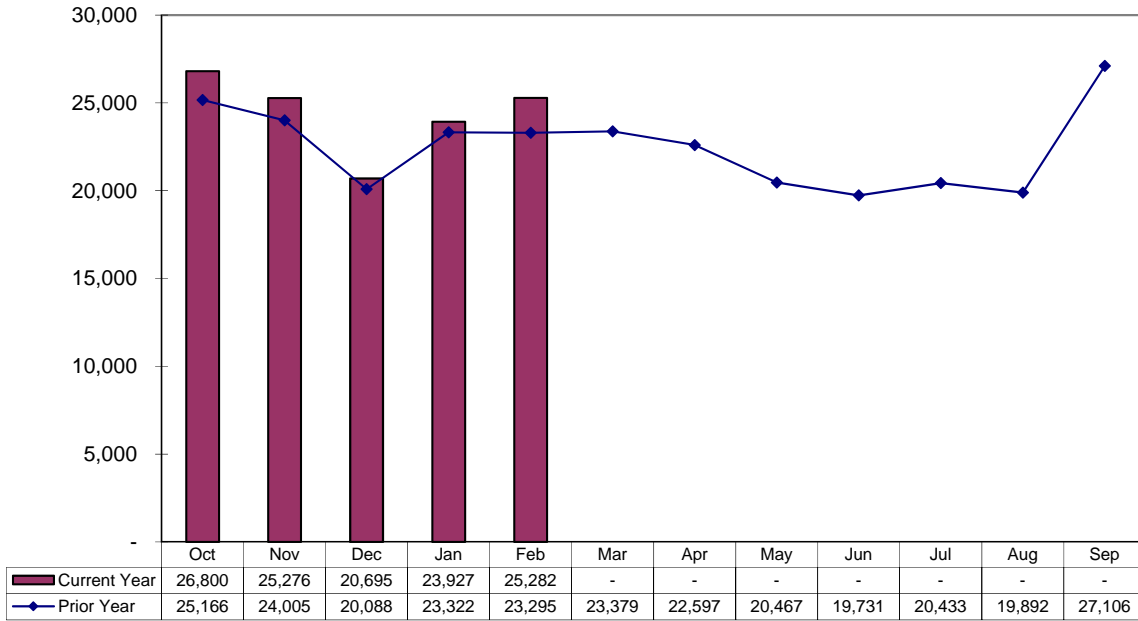

Average Weekday Passengers

February 2017

Fixed Route Average Weekday Passengers

A-Ride Average Weekday Passengers