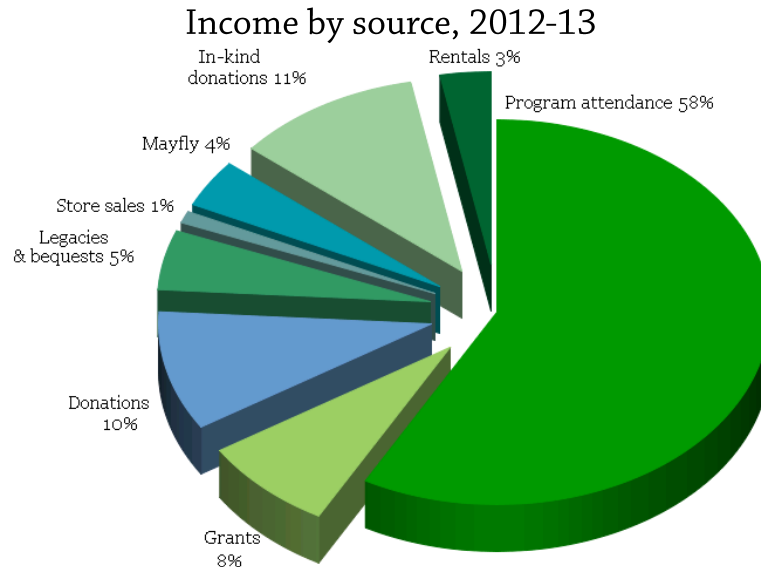

Here on our site, we were able to make **significant physical improvements** to our Critter House throughout the year, better supporting our educational animals as well as our ability to teach visitors. In December 2012, **new pathway construction** was completed on our site; this millage-funded project made our buildings and raptor enclosures accessible at ADA standards and reflects our commitment, supported by the City of Ann Arbor, to be an organization that welcomes everyone in our community.

I invite you to read through the information in this Annual Report, and to visit any time—you are always **welcome** at our programs, on our hiking trails, visiting our non-releasable birds of prey, or even just stopping by to say hello!

Susan Westhoff
Executive Director, Leslie Science & Nature Center

Our top expenses:
All figures and data reflect ten-month 2012-13 fiscal year.

- Program & operations staff
- Program materials & equipment
- Facilities
- Transportation— includes busing and travel to programs