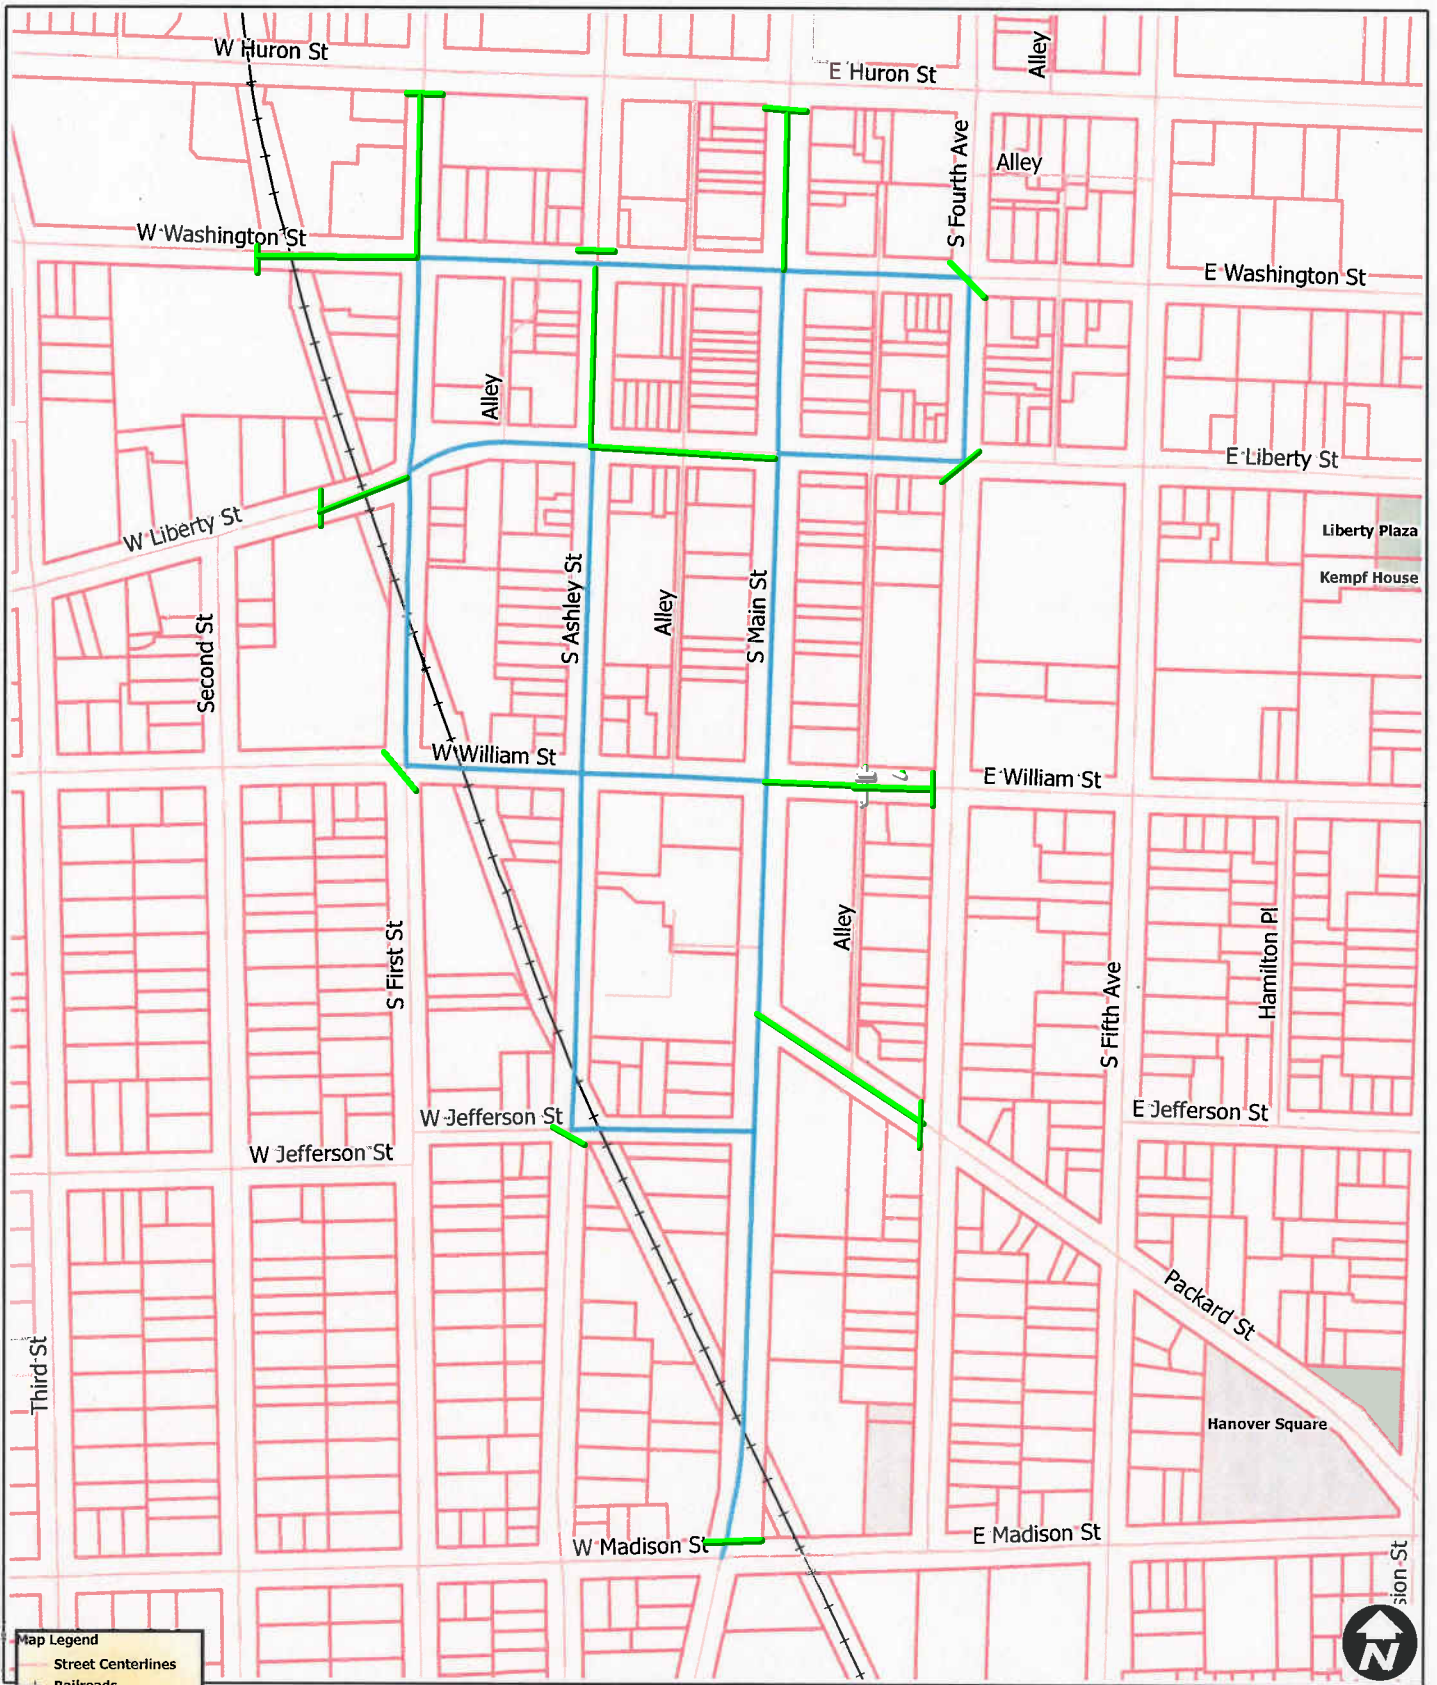

Shamrocks and Shenanigans

Map Legend	
	Street Centerlines
	Railroads
	Rivers and Streams
	Lakes and Ponds
	Schools
	Non City Open Spaces
	Parks
	University

- Event Route
- Additional street closings & barricades