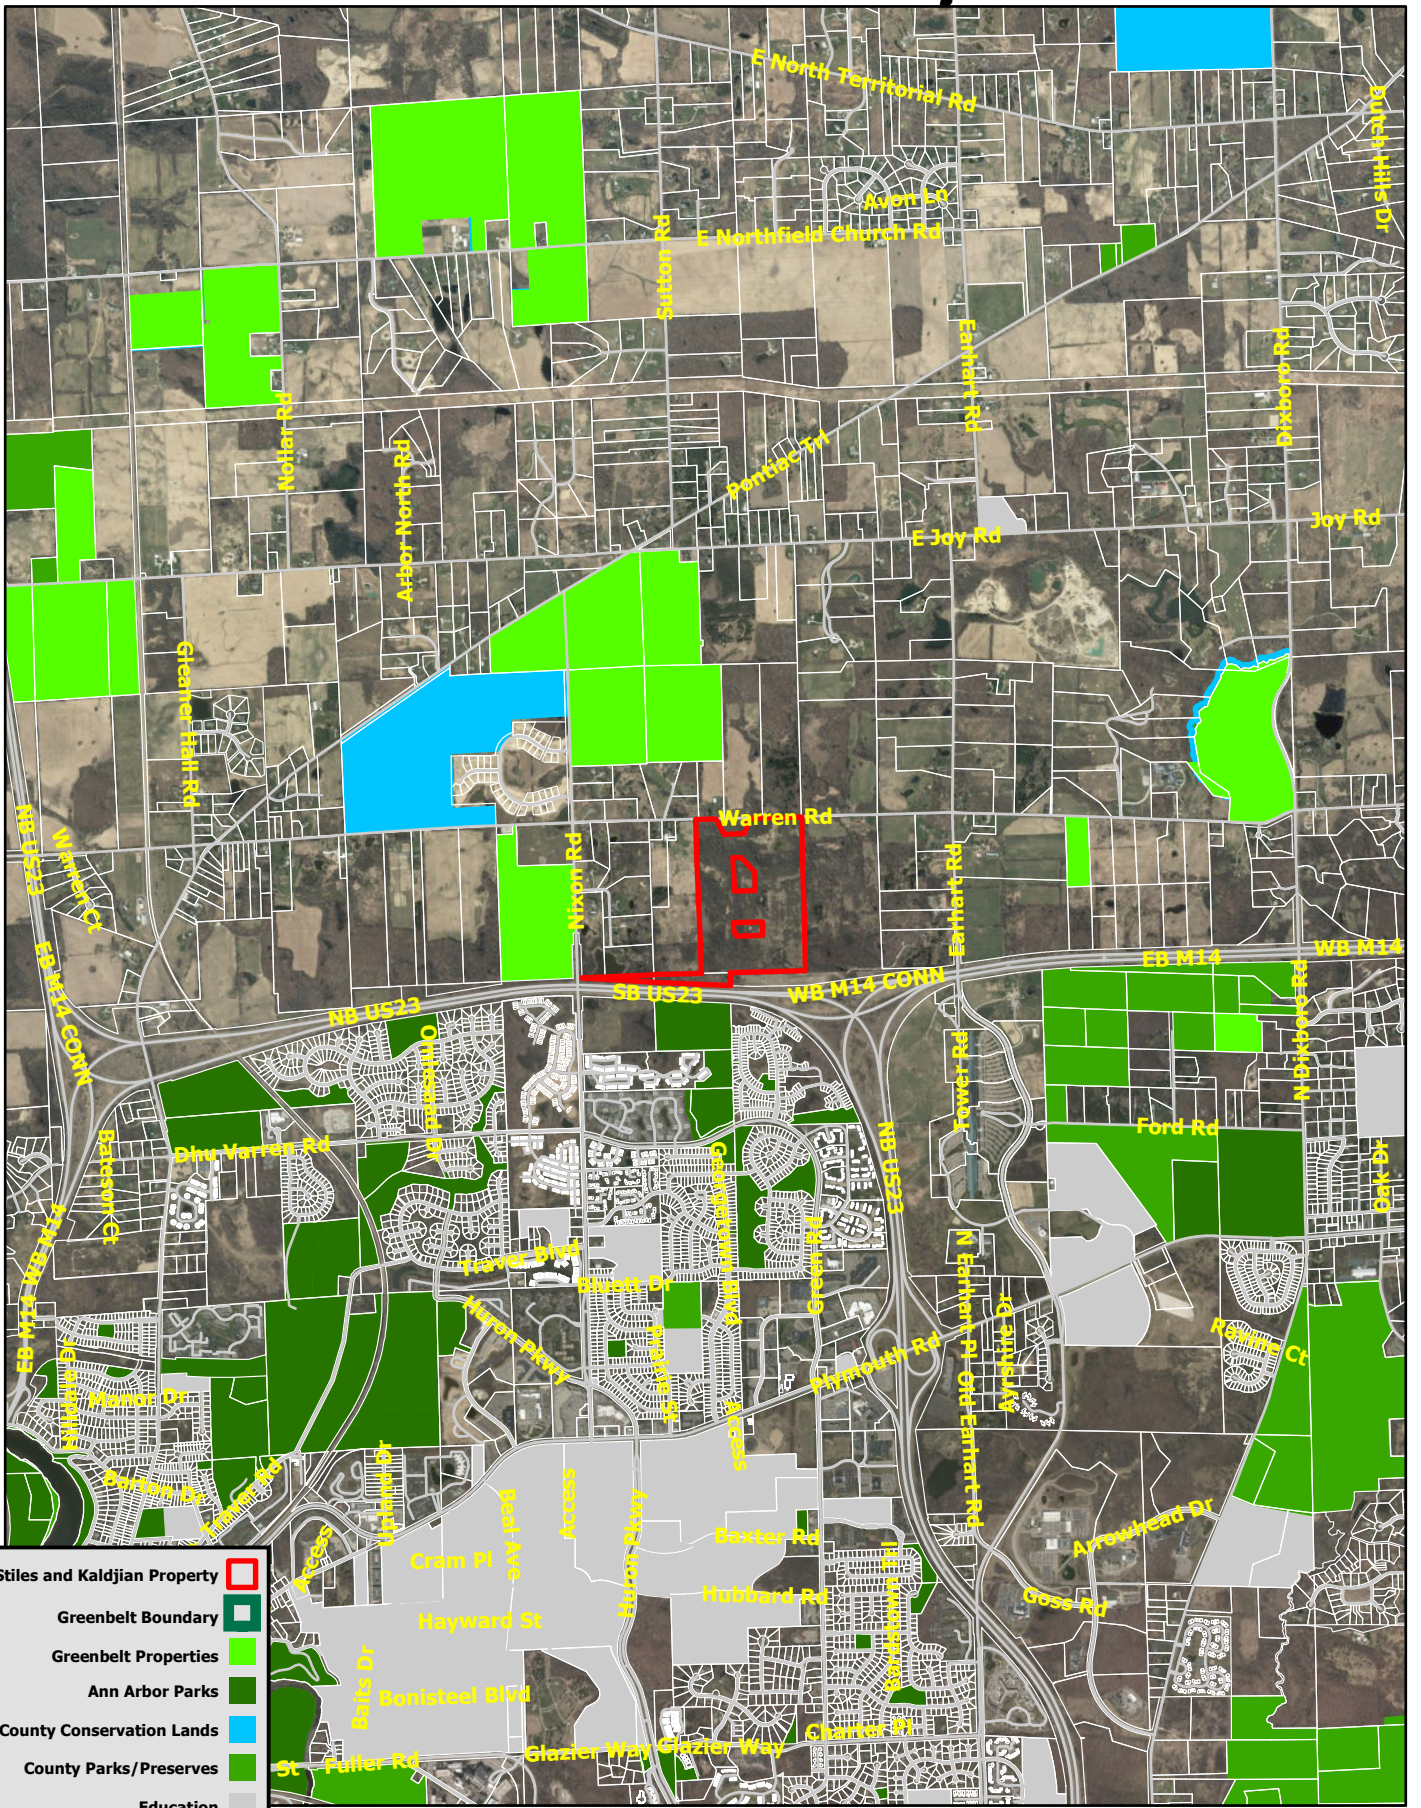

Owner: Stiles and Kaldjian

- Stiles and Kaldjian Property ▭
- Greenbelt Boundary ▭
- Greenbelt Properties ▭
- Ann Arbor Parks ▭
- County Conservation Lands ▭
- County Parks/Preserves ▭
- Education ▭
- Parcels ▭