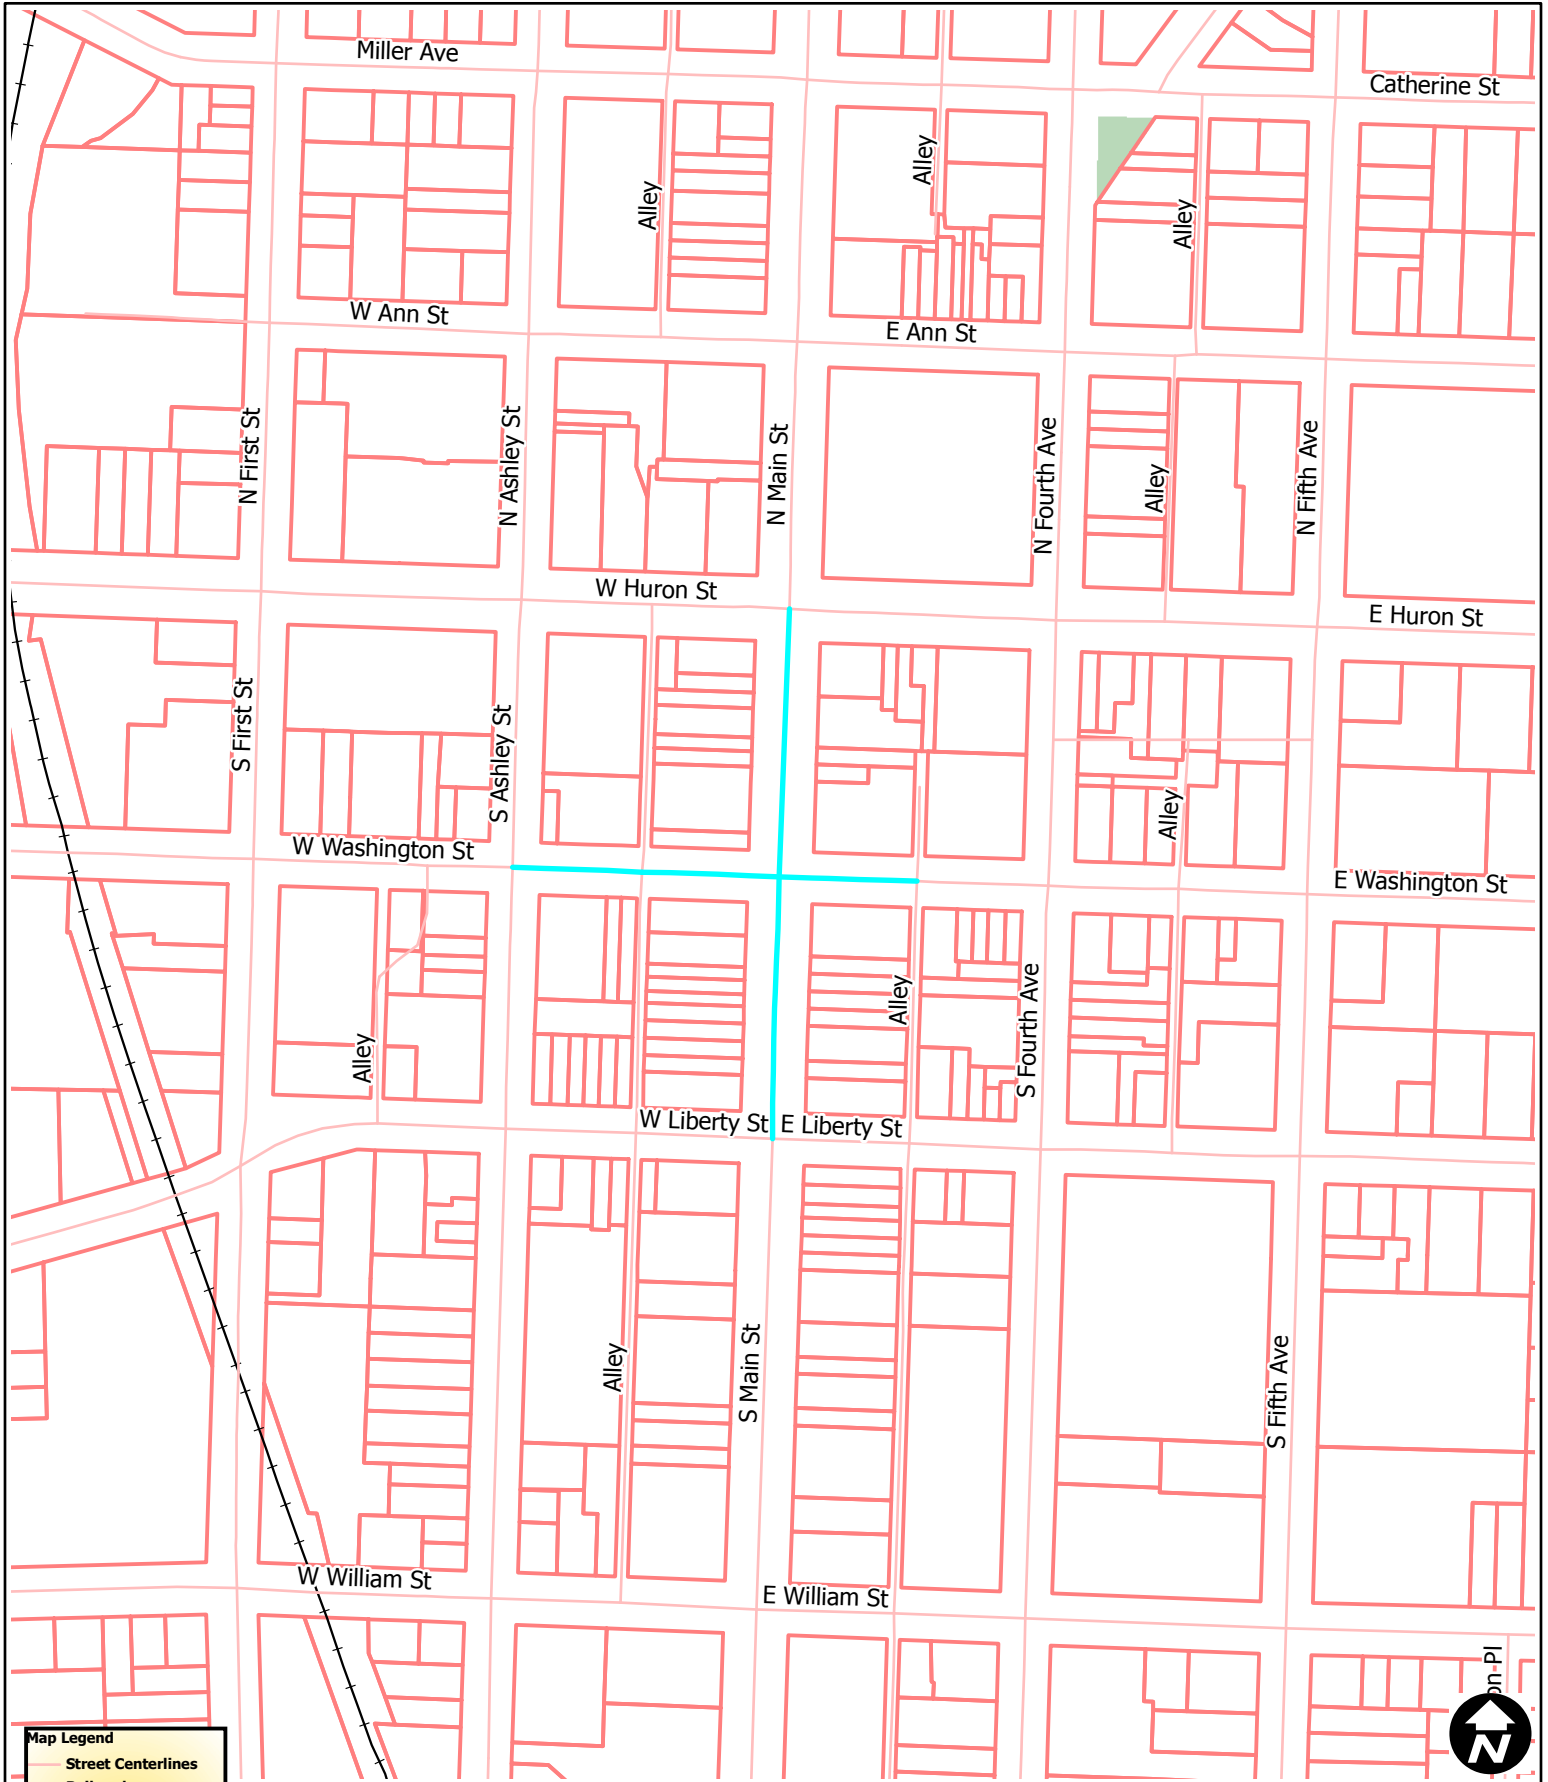

Dancing in the Streets

Map Legend	
	Street Centerlines
	Railroads
	Rivers and Streams
	Lakes and Ponds
	Schools
	Non City Open Spaces
	Parks
	University

0 187.5 375 750 Feet