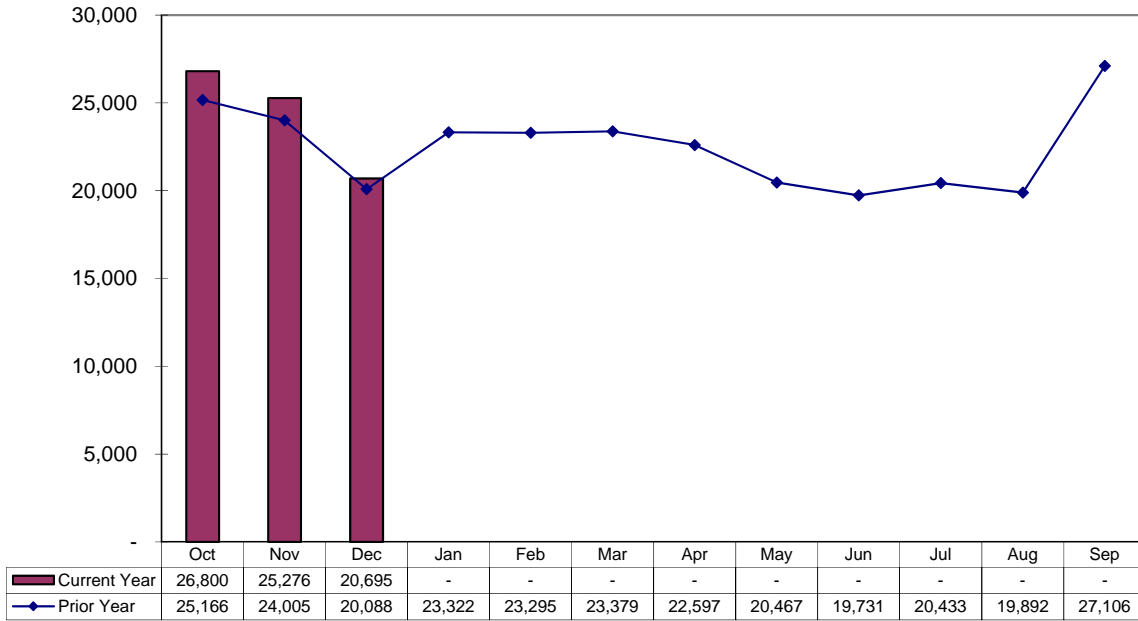

Average Weekday Passengers

December 2016

Fixed Route Average Weekday Passengers

A-Ride Average Weekday Passengers