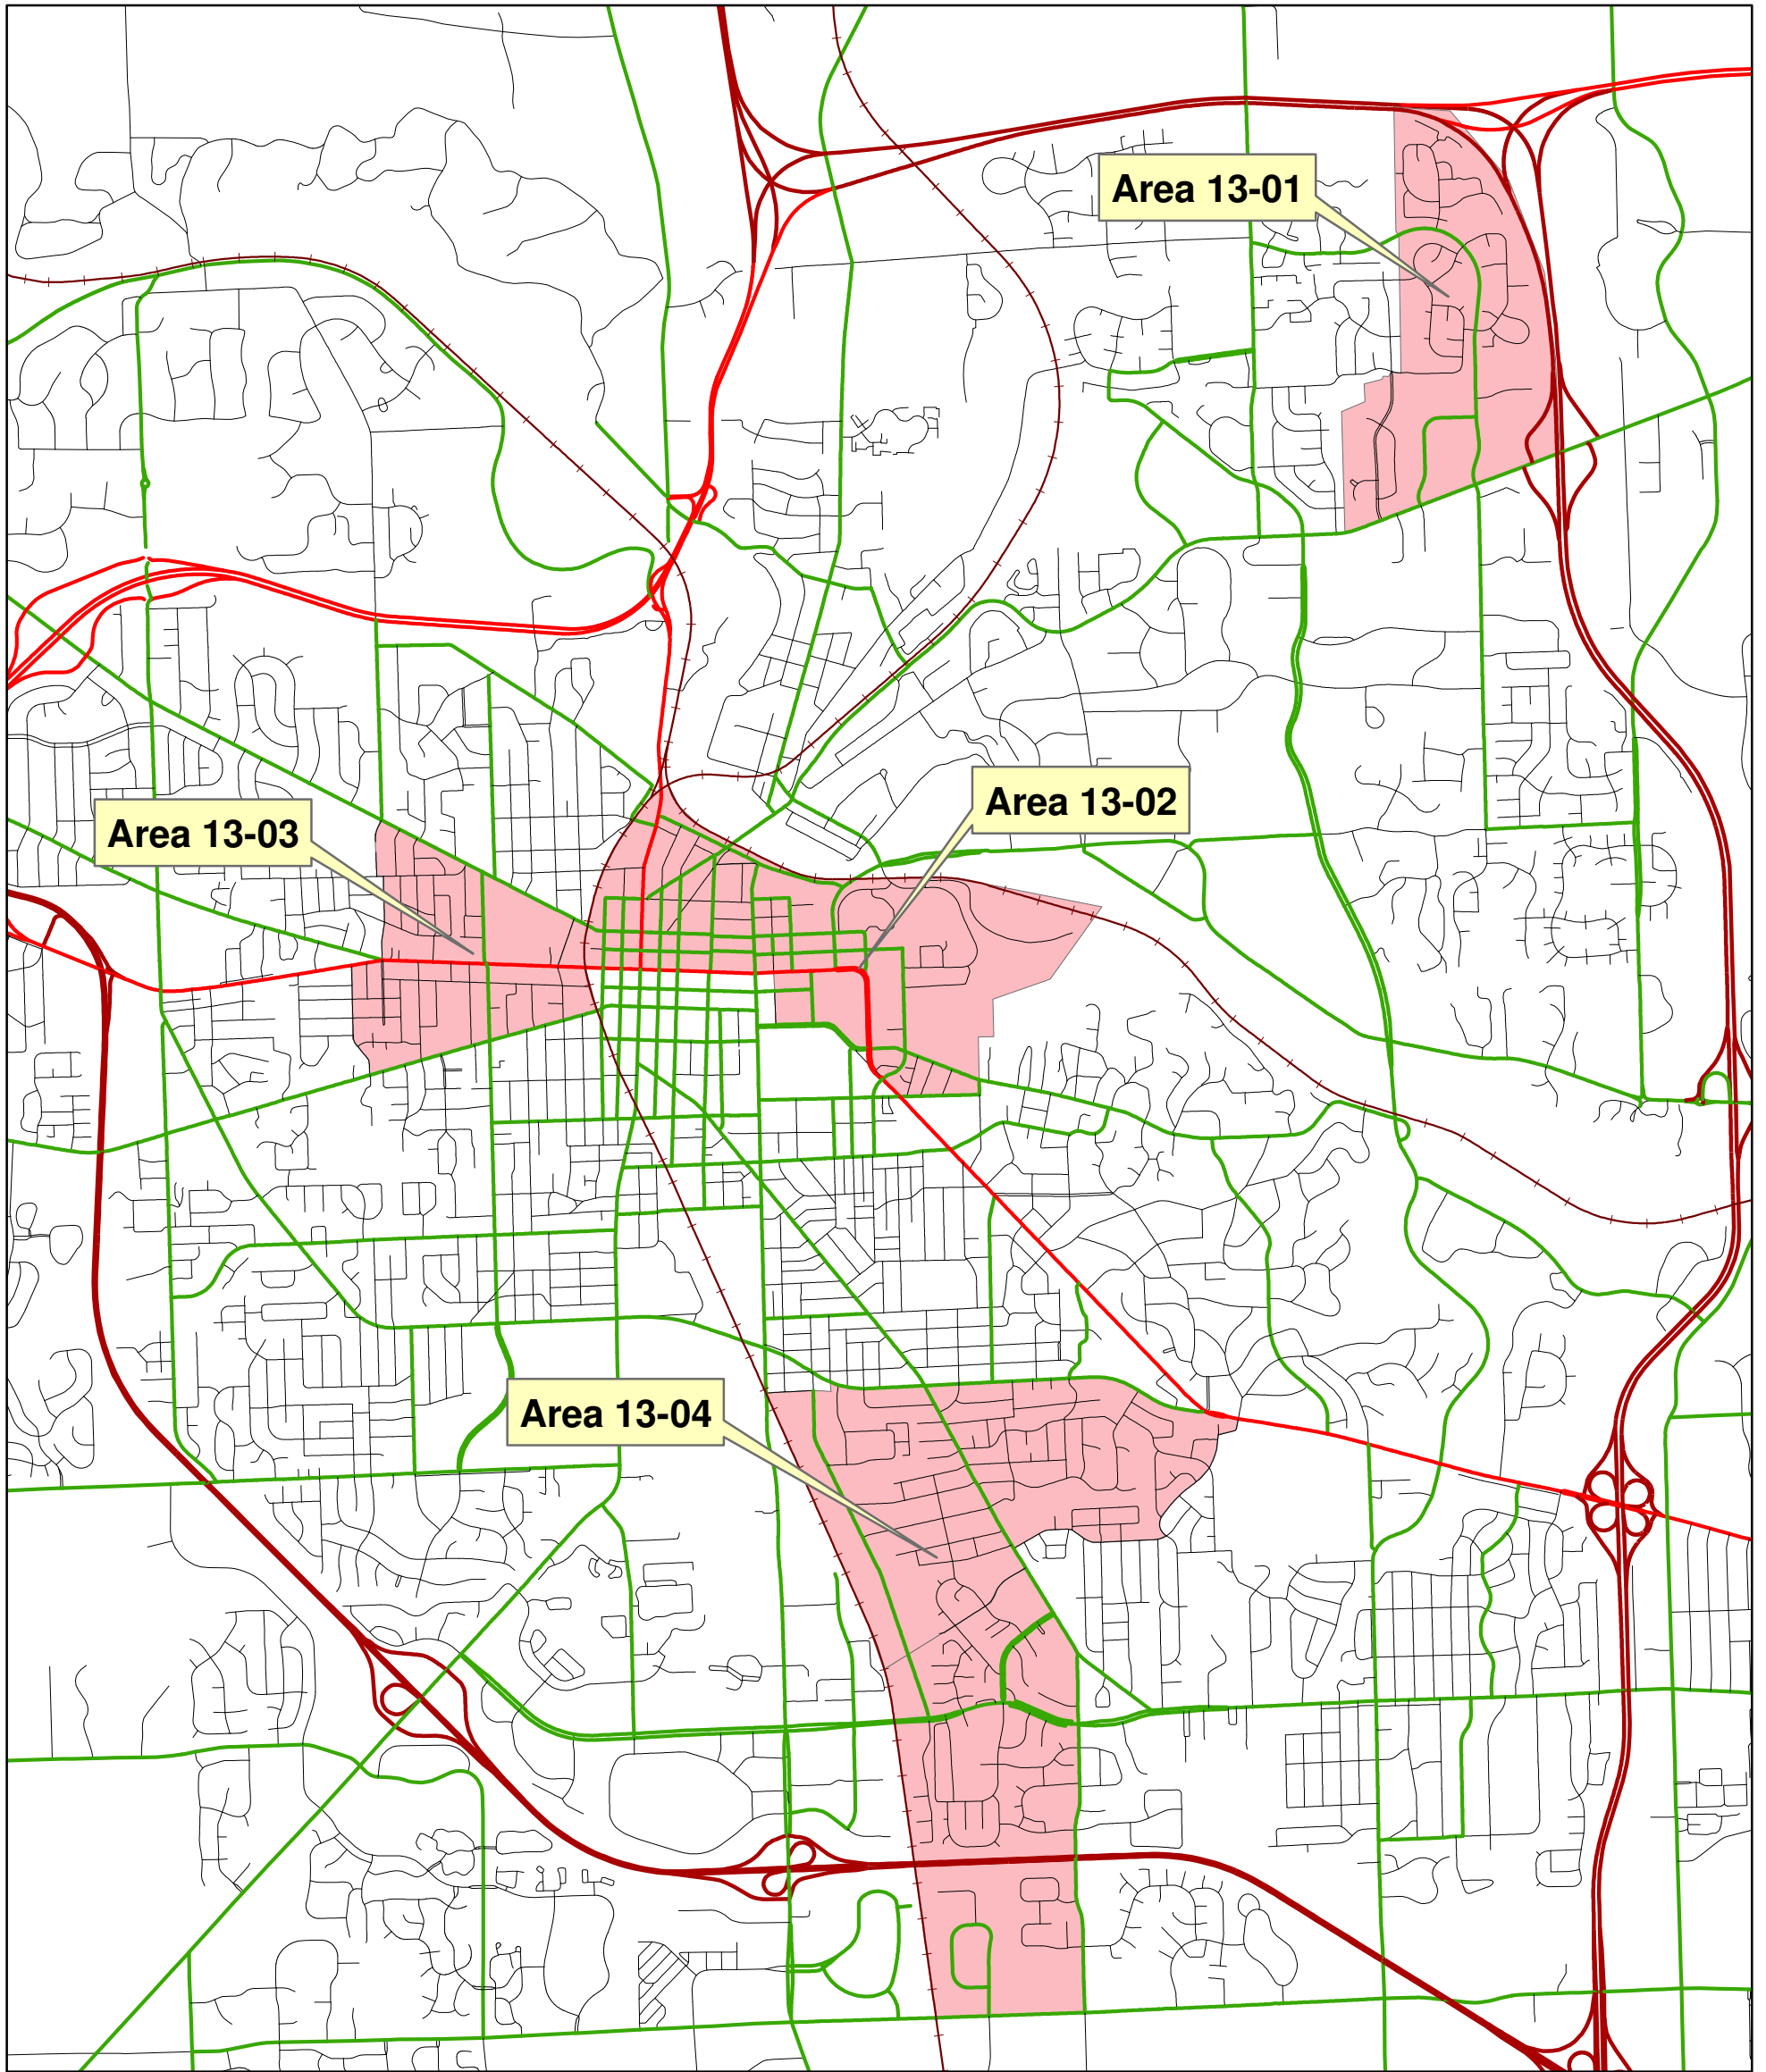

City of Ann Arbor Ramp & Sidewalk Repair Program 2013 Construction Areas

Area 13-01 Ramp Corners

Area 13-02 Ramp Corners

Legend

- Area 13-02 Ramps

Area 13-03 Ramp Corners

Legend

- Area 13-03 Ramps

Area 13-04 North Ramp Corners

Legend

- Area 13-04 Ramps

Area 13-04 South Ramp Corners

Legend
● Area 13-04 Ramps