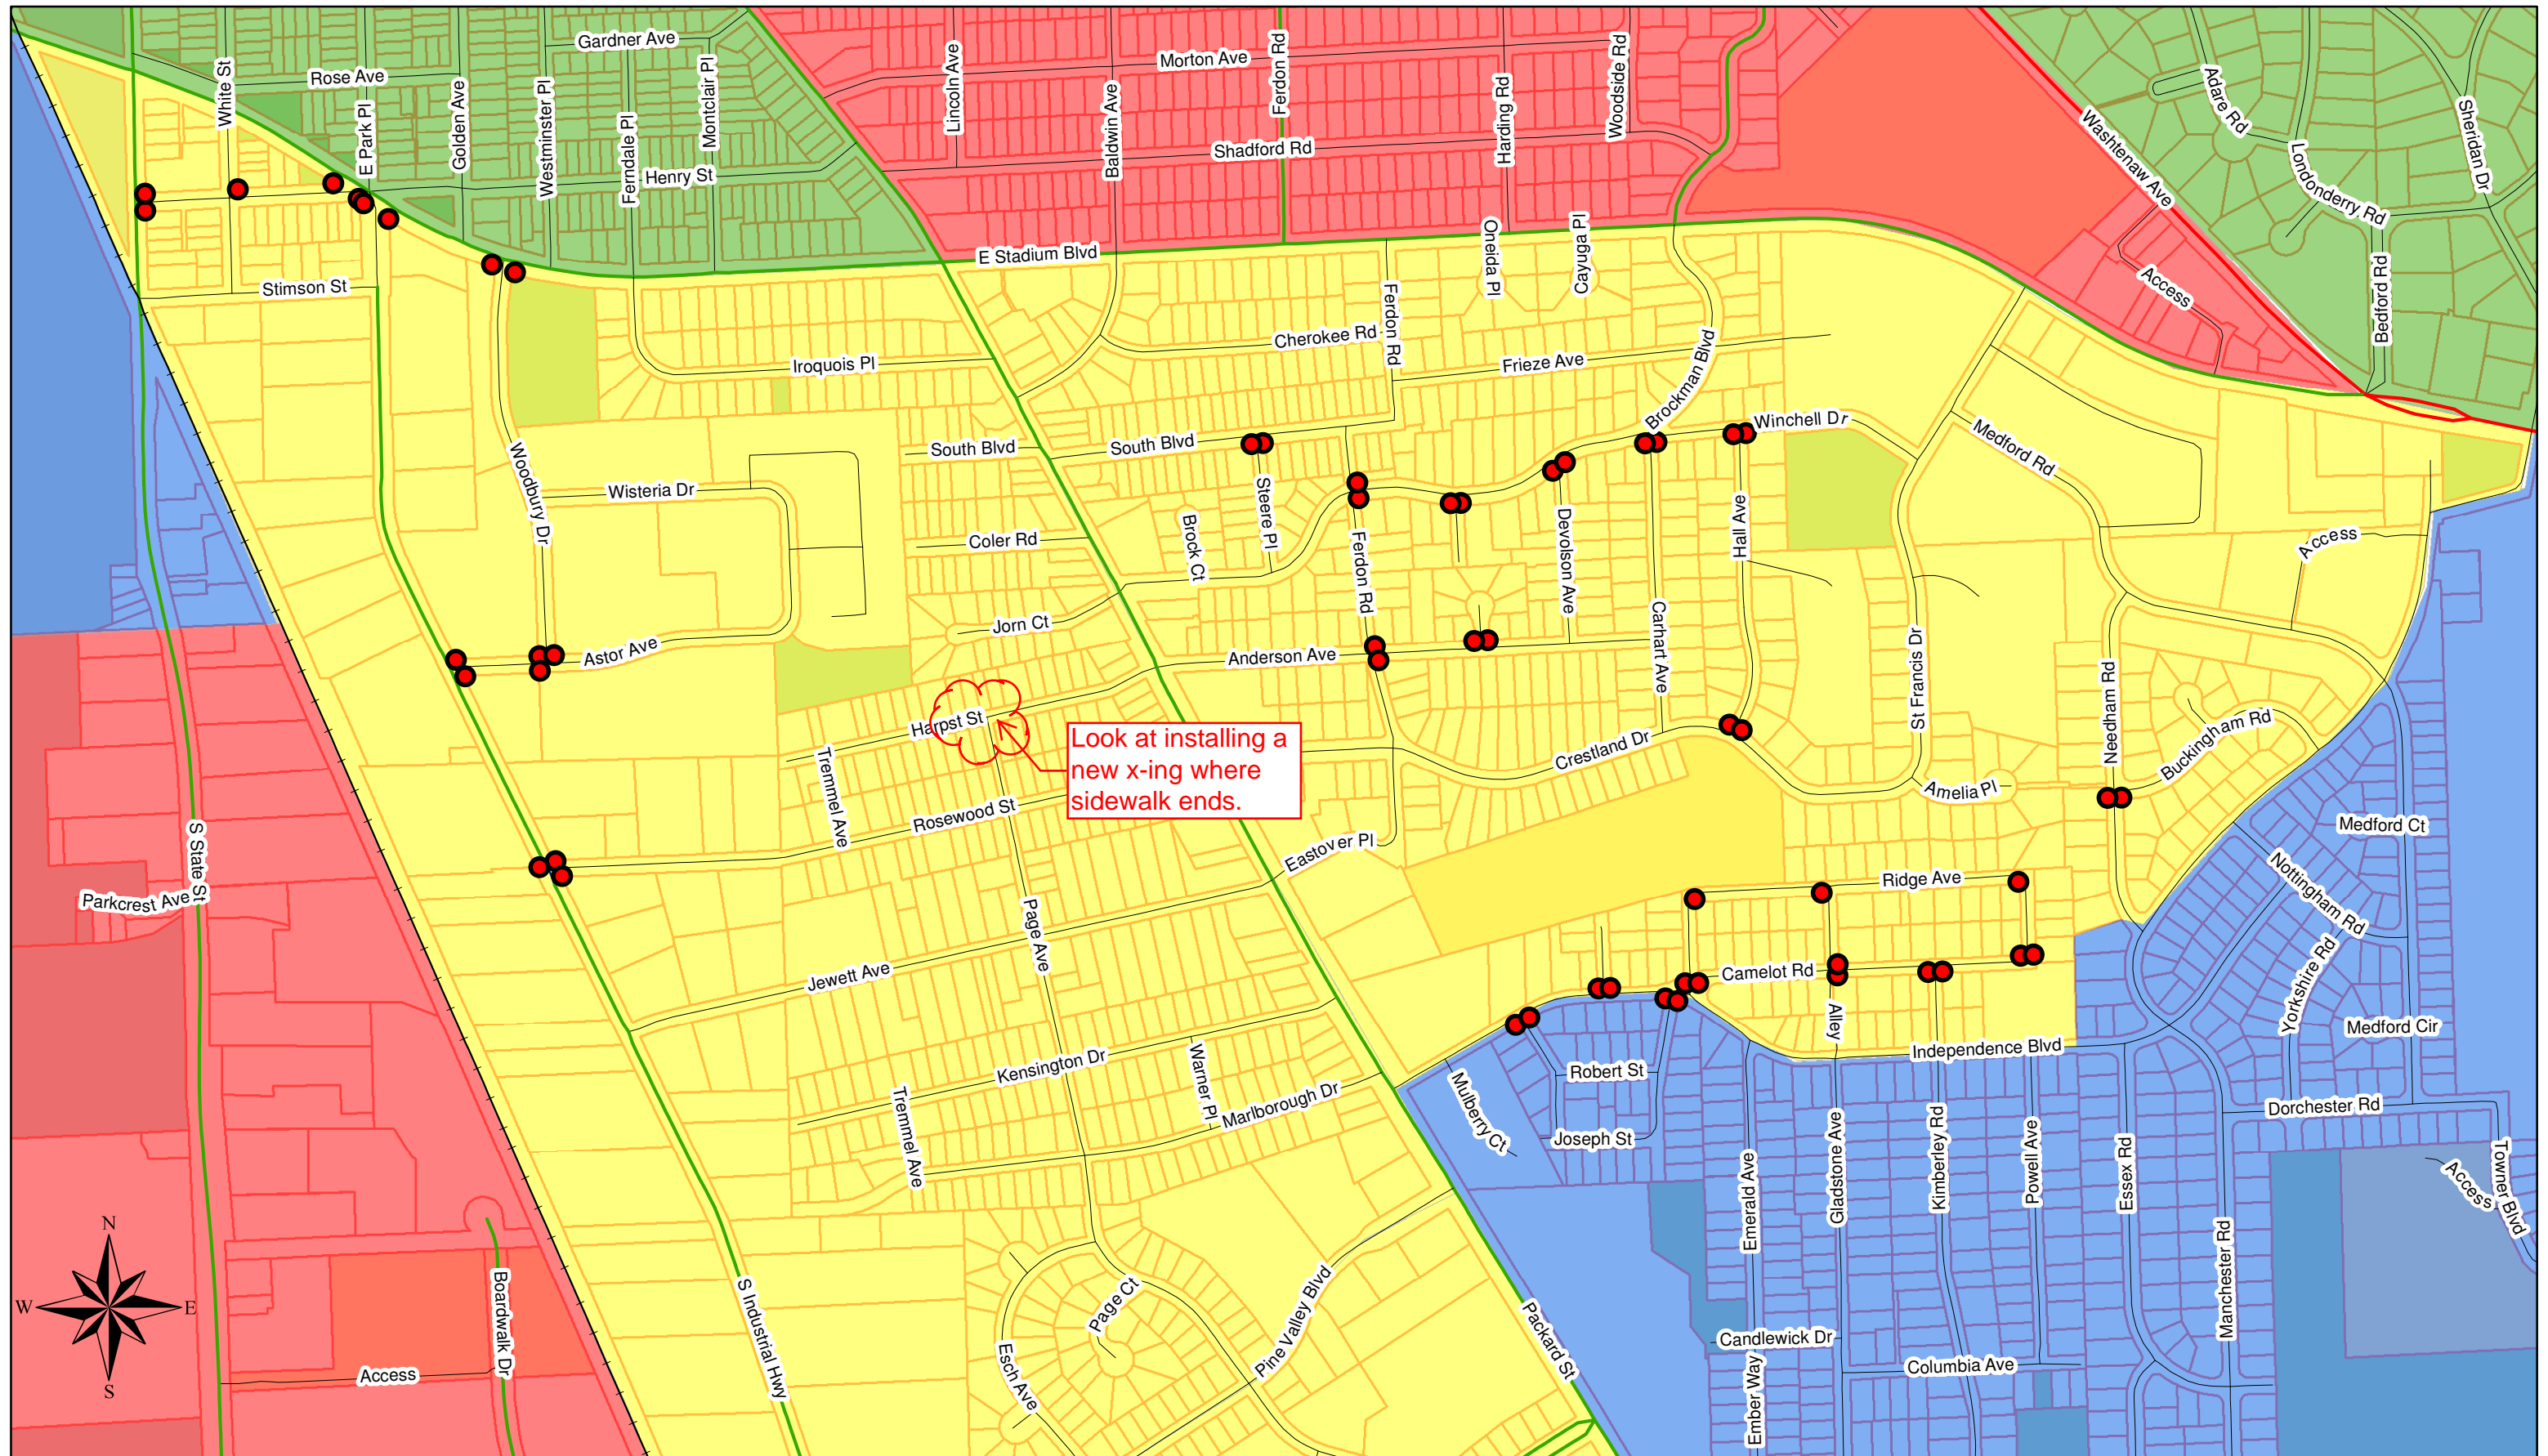

City of Ann Arbor Ramp & Sidewalk Repair Program 2013 Construction Areas

Area 13-01 Ramp Corners

Area 13-02 Ramp Corners

Legend

- Area 13-02 Ramps

Area 13-03 Ramp Corners

Legend

- Area 13-03 Ramps

Area 13-04 North Ramp Corners

Legend

- Area 13-04 Ramps

Area 13-04 South Ramp Corners

Legend
● Area 13-04 Ramps