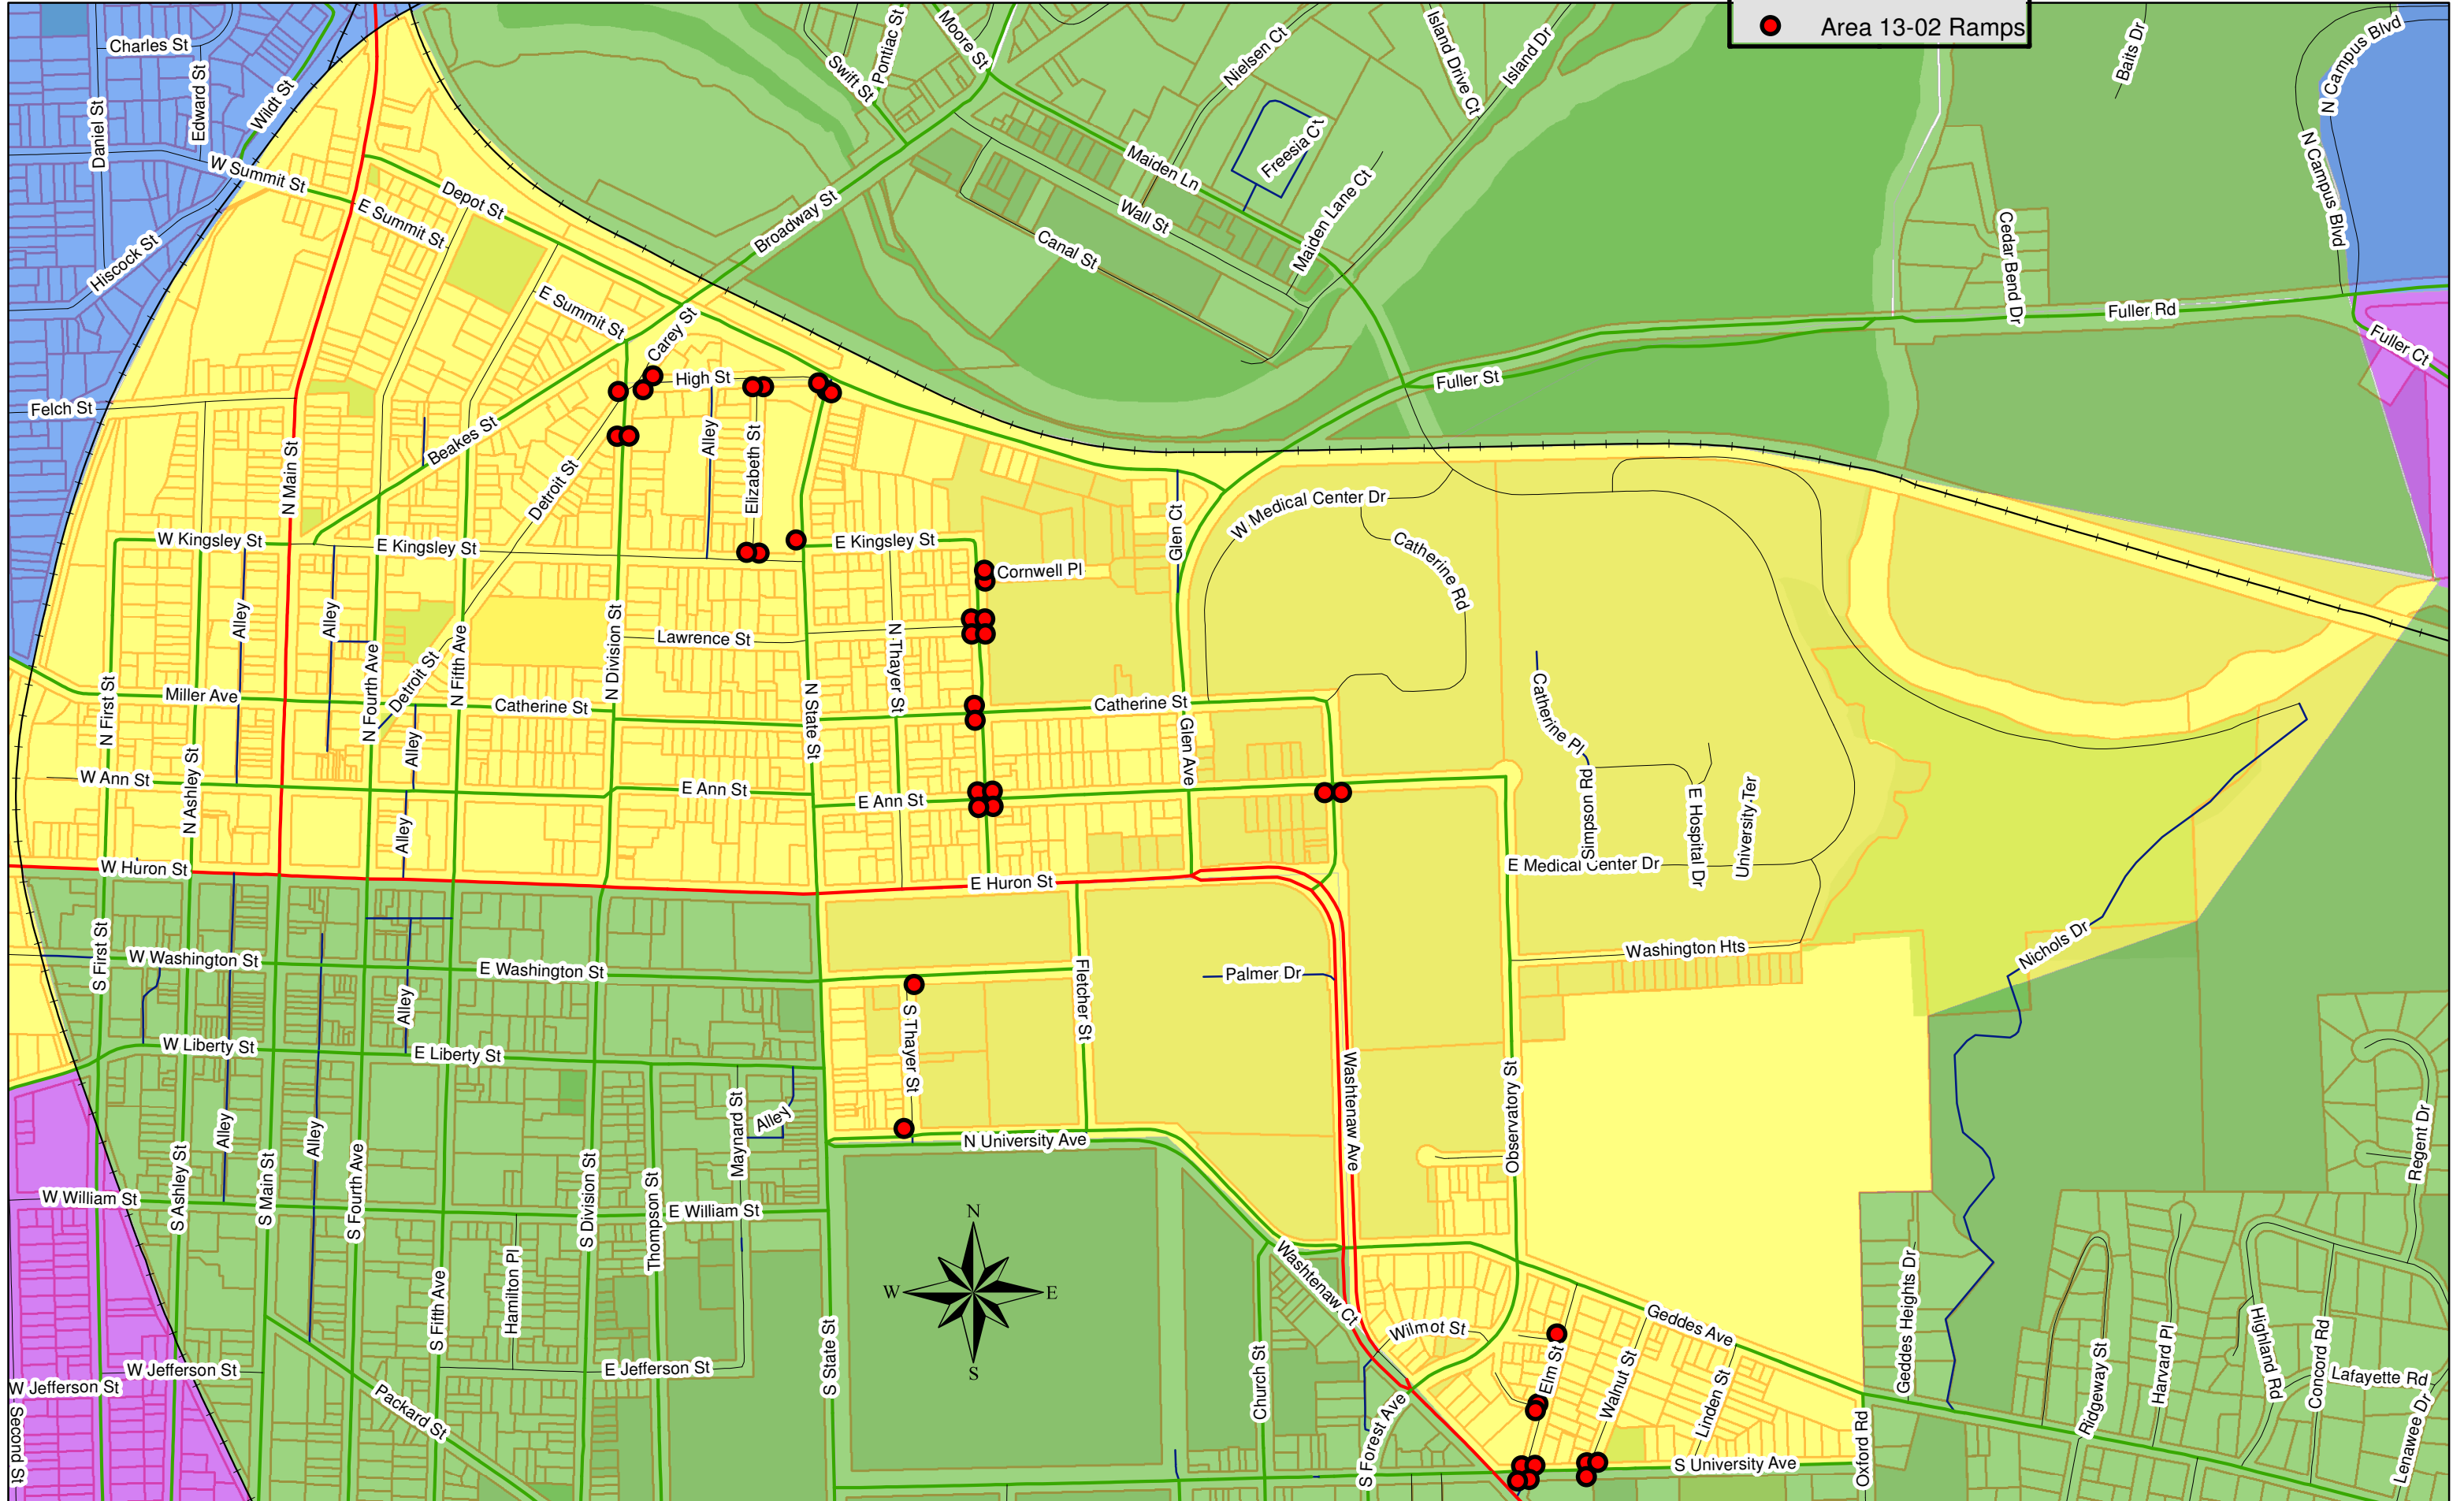

City of Ann Arbor Ramp & Sidewalk Repair Program 2013 Construction Areas

Area 13-01 Ramp Corners

Area 13-02 Ramp Corners

Legend

- Area 13-02 Ramps

Area 13-03 Ramp Corners

Legend

- Area 13-03 Ramps

Area 13-04 North Ramp Corners

Legend

- Area 13-04 Ramps

Area 13-04 South Ramp Corners

Legend
● Area 13-04 Ramps