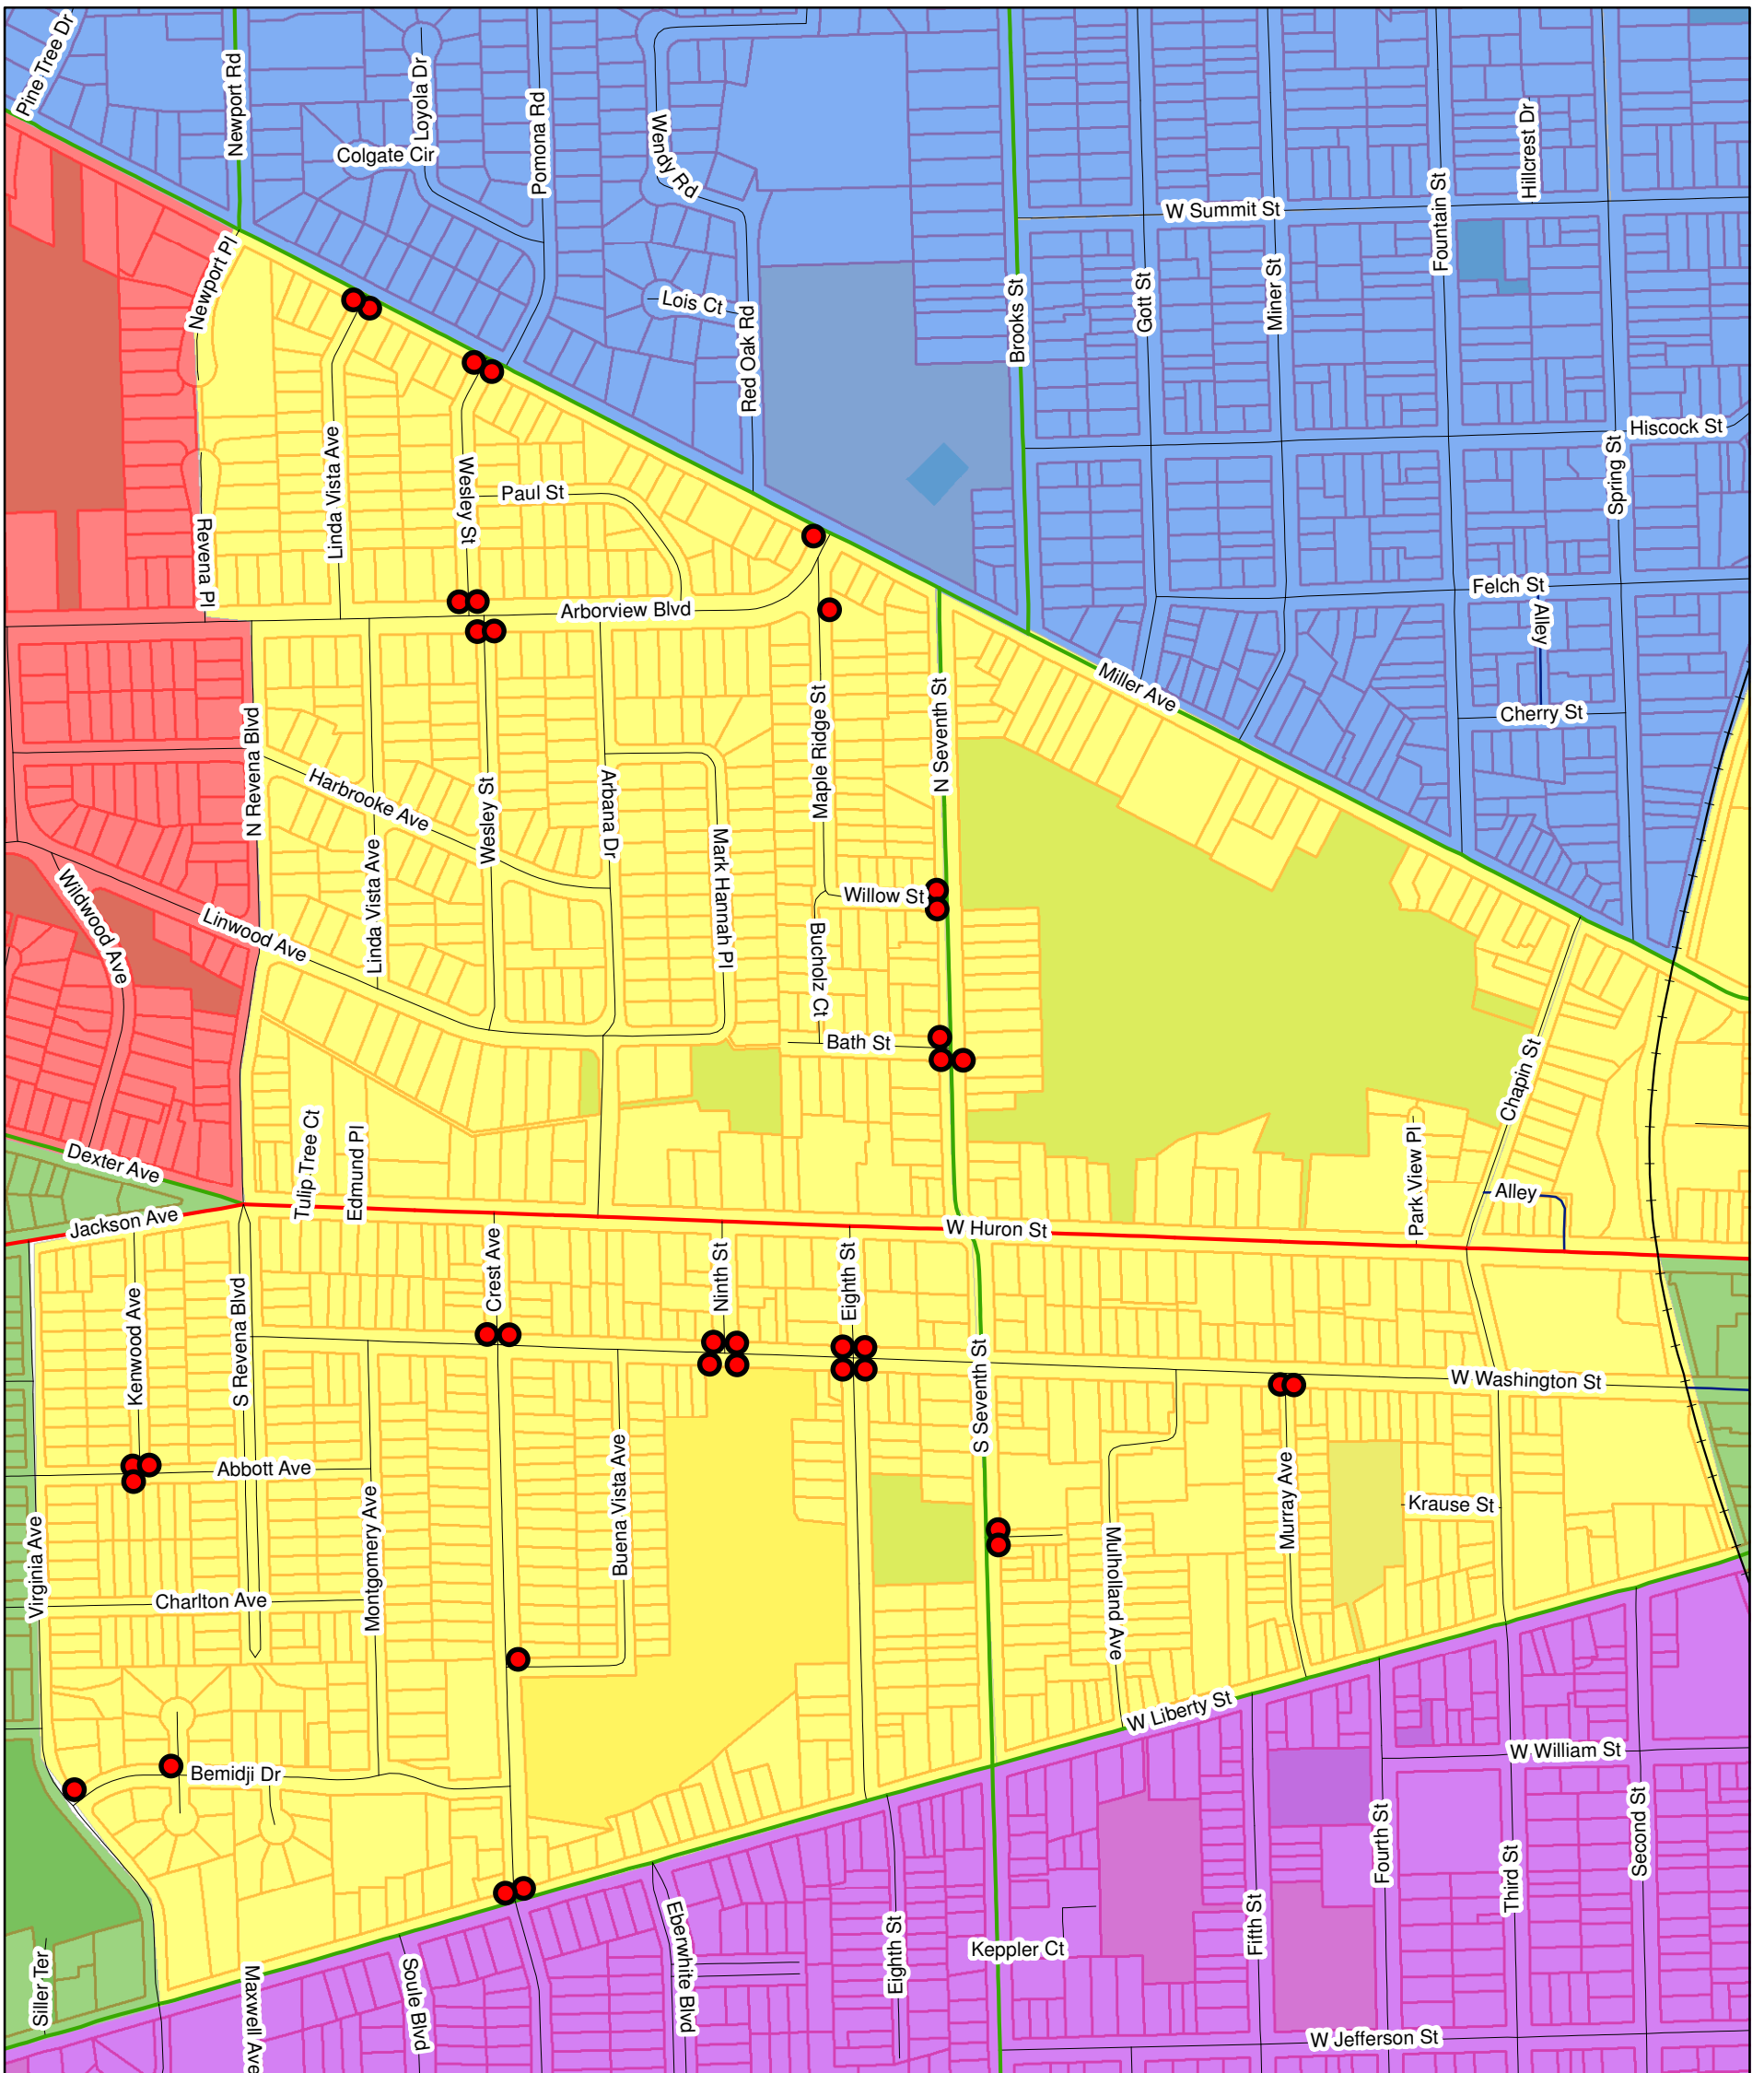

City of Ann Arbor Ramp & Sidewalk Repair Program 2013 Construction Areas

Area 13-01 Ramp Corners

Area 13-02 Ramp Corners

Legend

- Area 13-02 Ramps

Area 13-03 Ramp Corners

Legend

- Area 13-03 Ramps

Area 13-04 North Ramp Corners

Legend

- Area 13-04 Ramps

Area 13-04 South Ramp Corners

Legend
● Area 13-04 Ramps