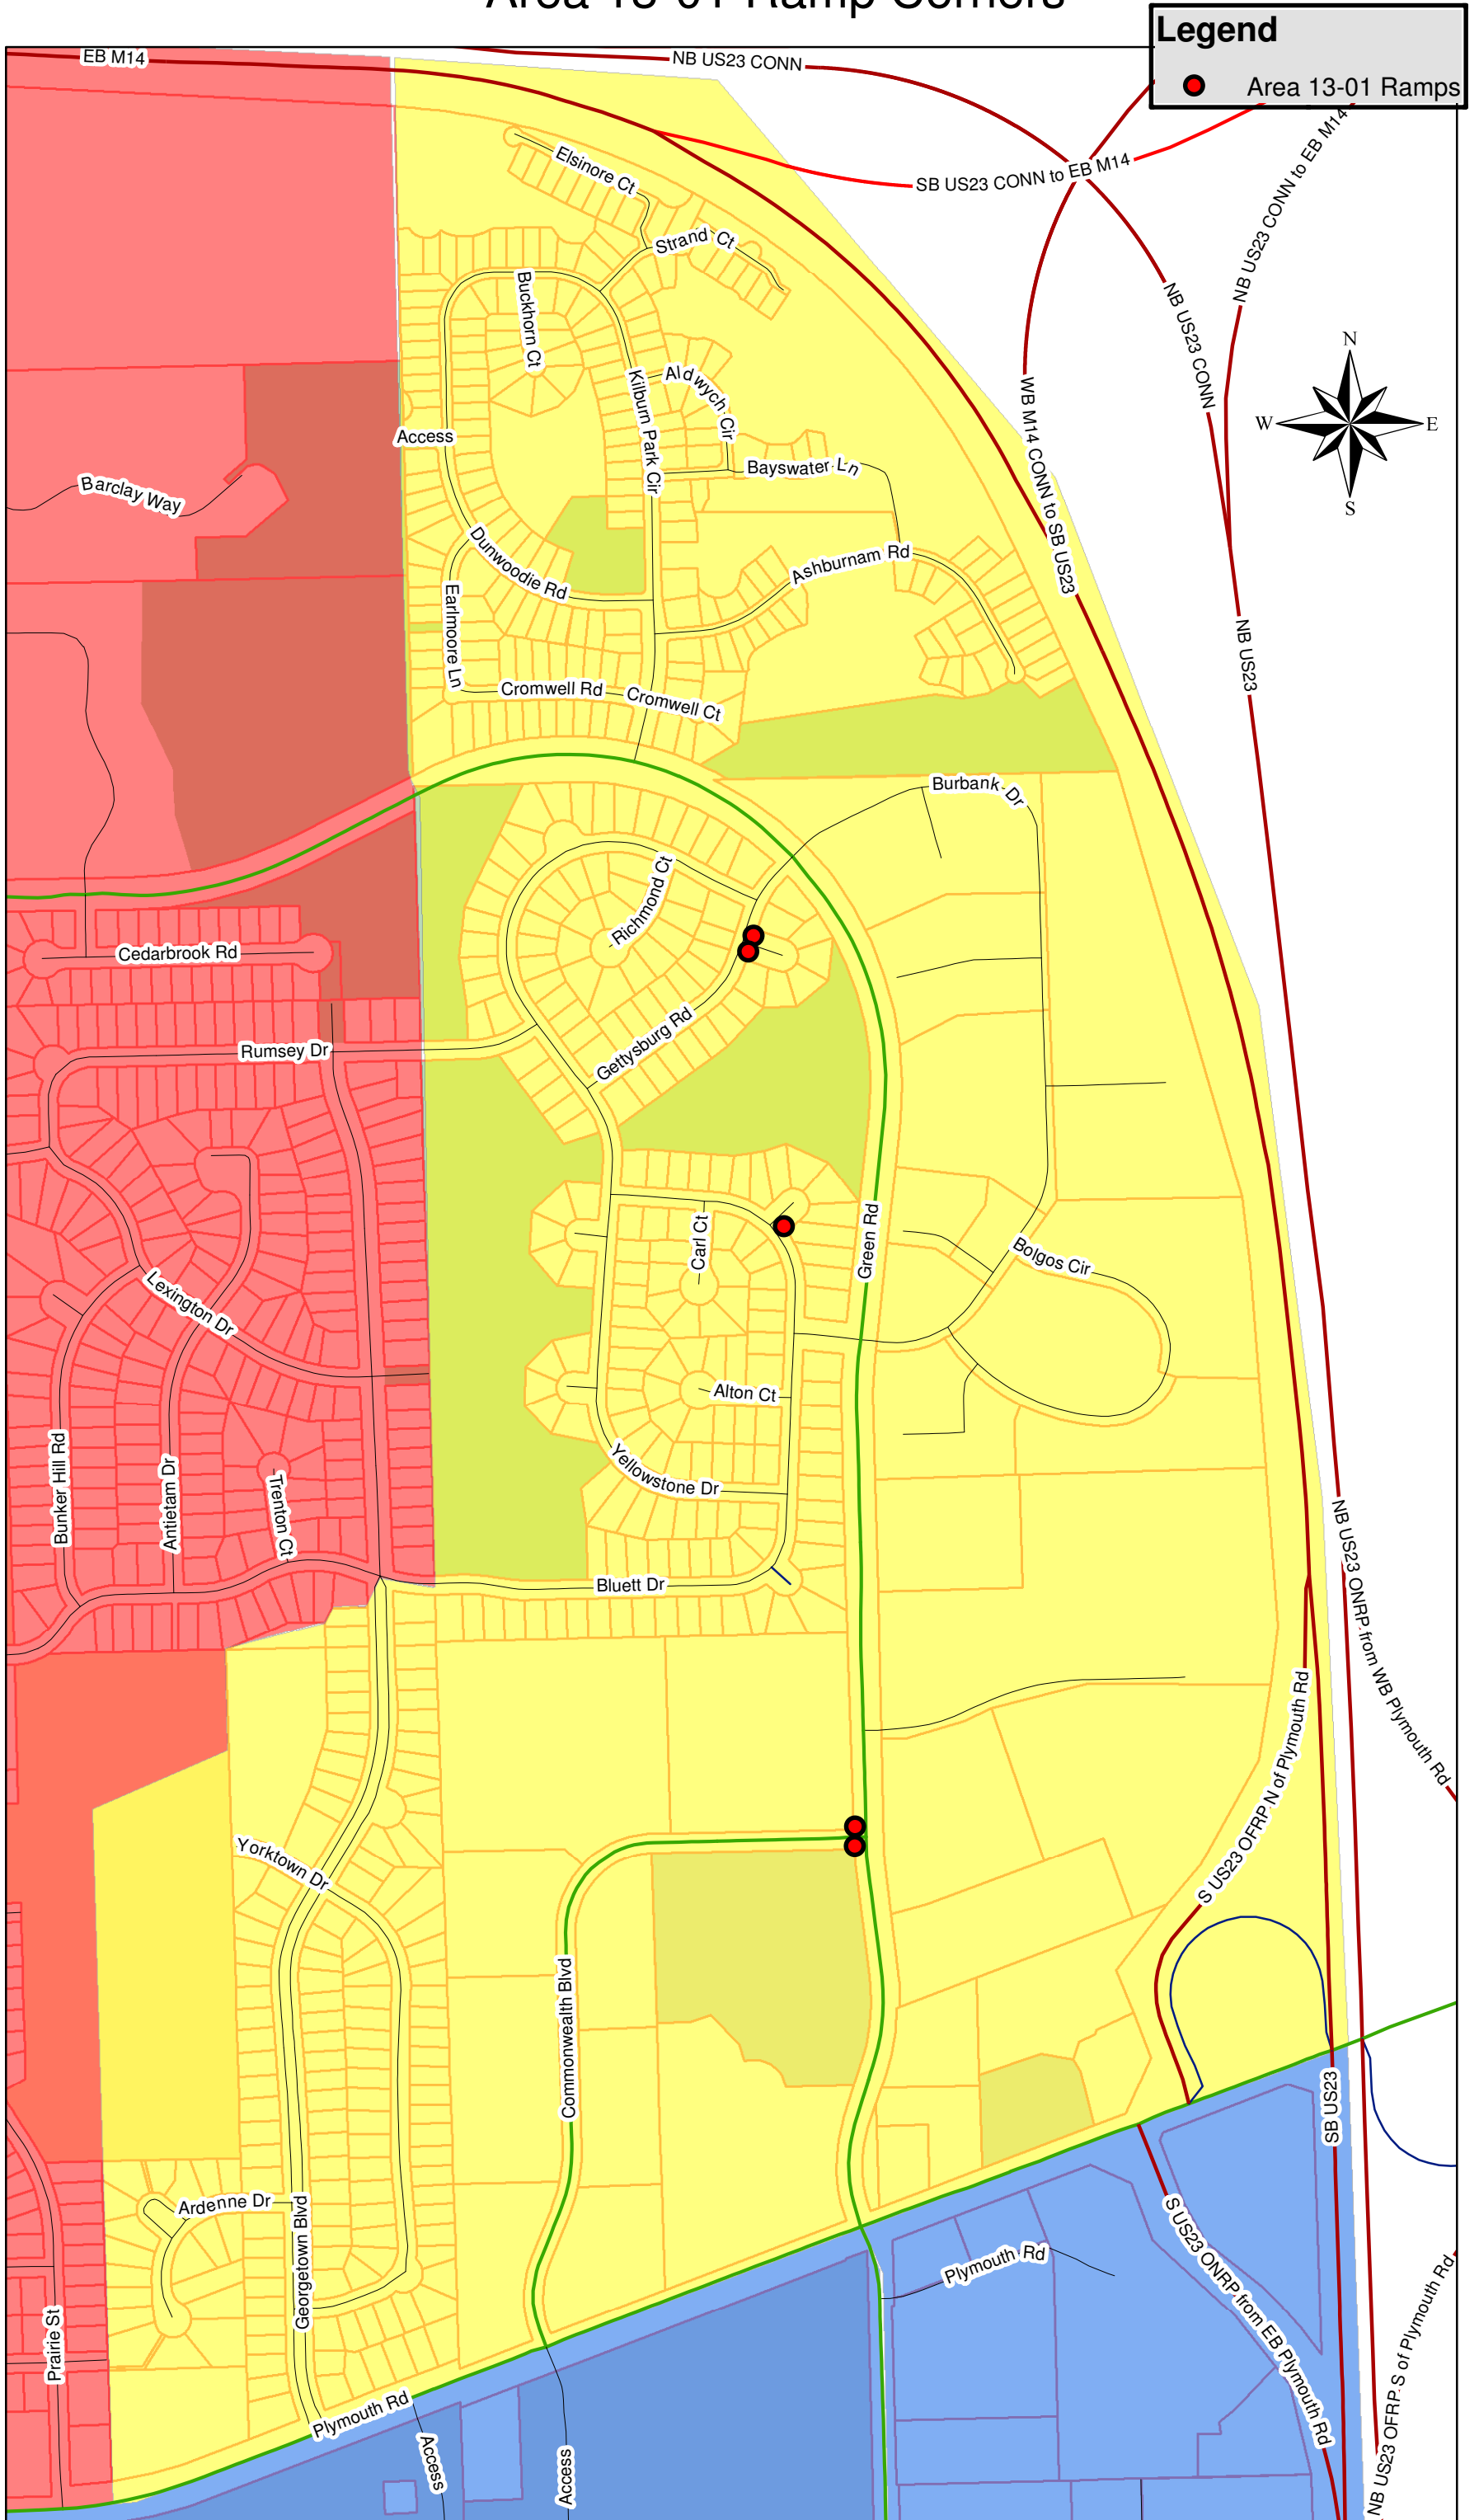

City of Ann Arbor Ramp & Sidewalk Repair Program 2013 Construction Areas

Area 13-01 Ramp Corners

Area 13-02 Ramp Corners

Legend

- Area 13-02 Ramps

Area 13-03 Ramp Corners

Legend

- Area 13-03 Ramps

Area 13-04 North Ramp Corners

Legend

- Area 13-04 Ramps

Area 13-04 South Ramp Corners

Legend
● Area 13-04 Ramps