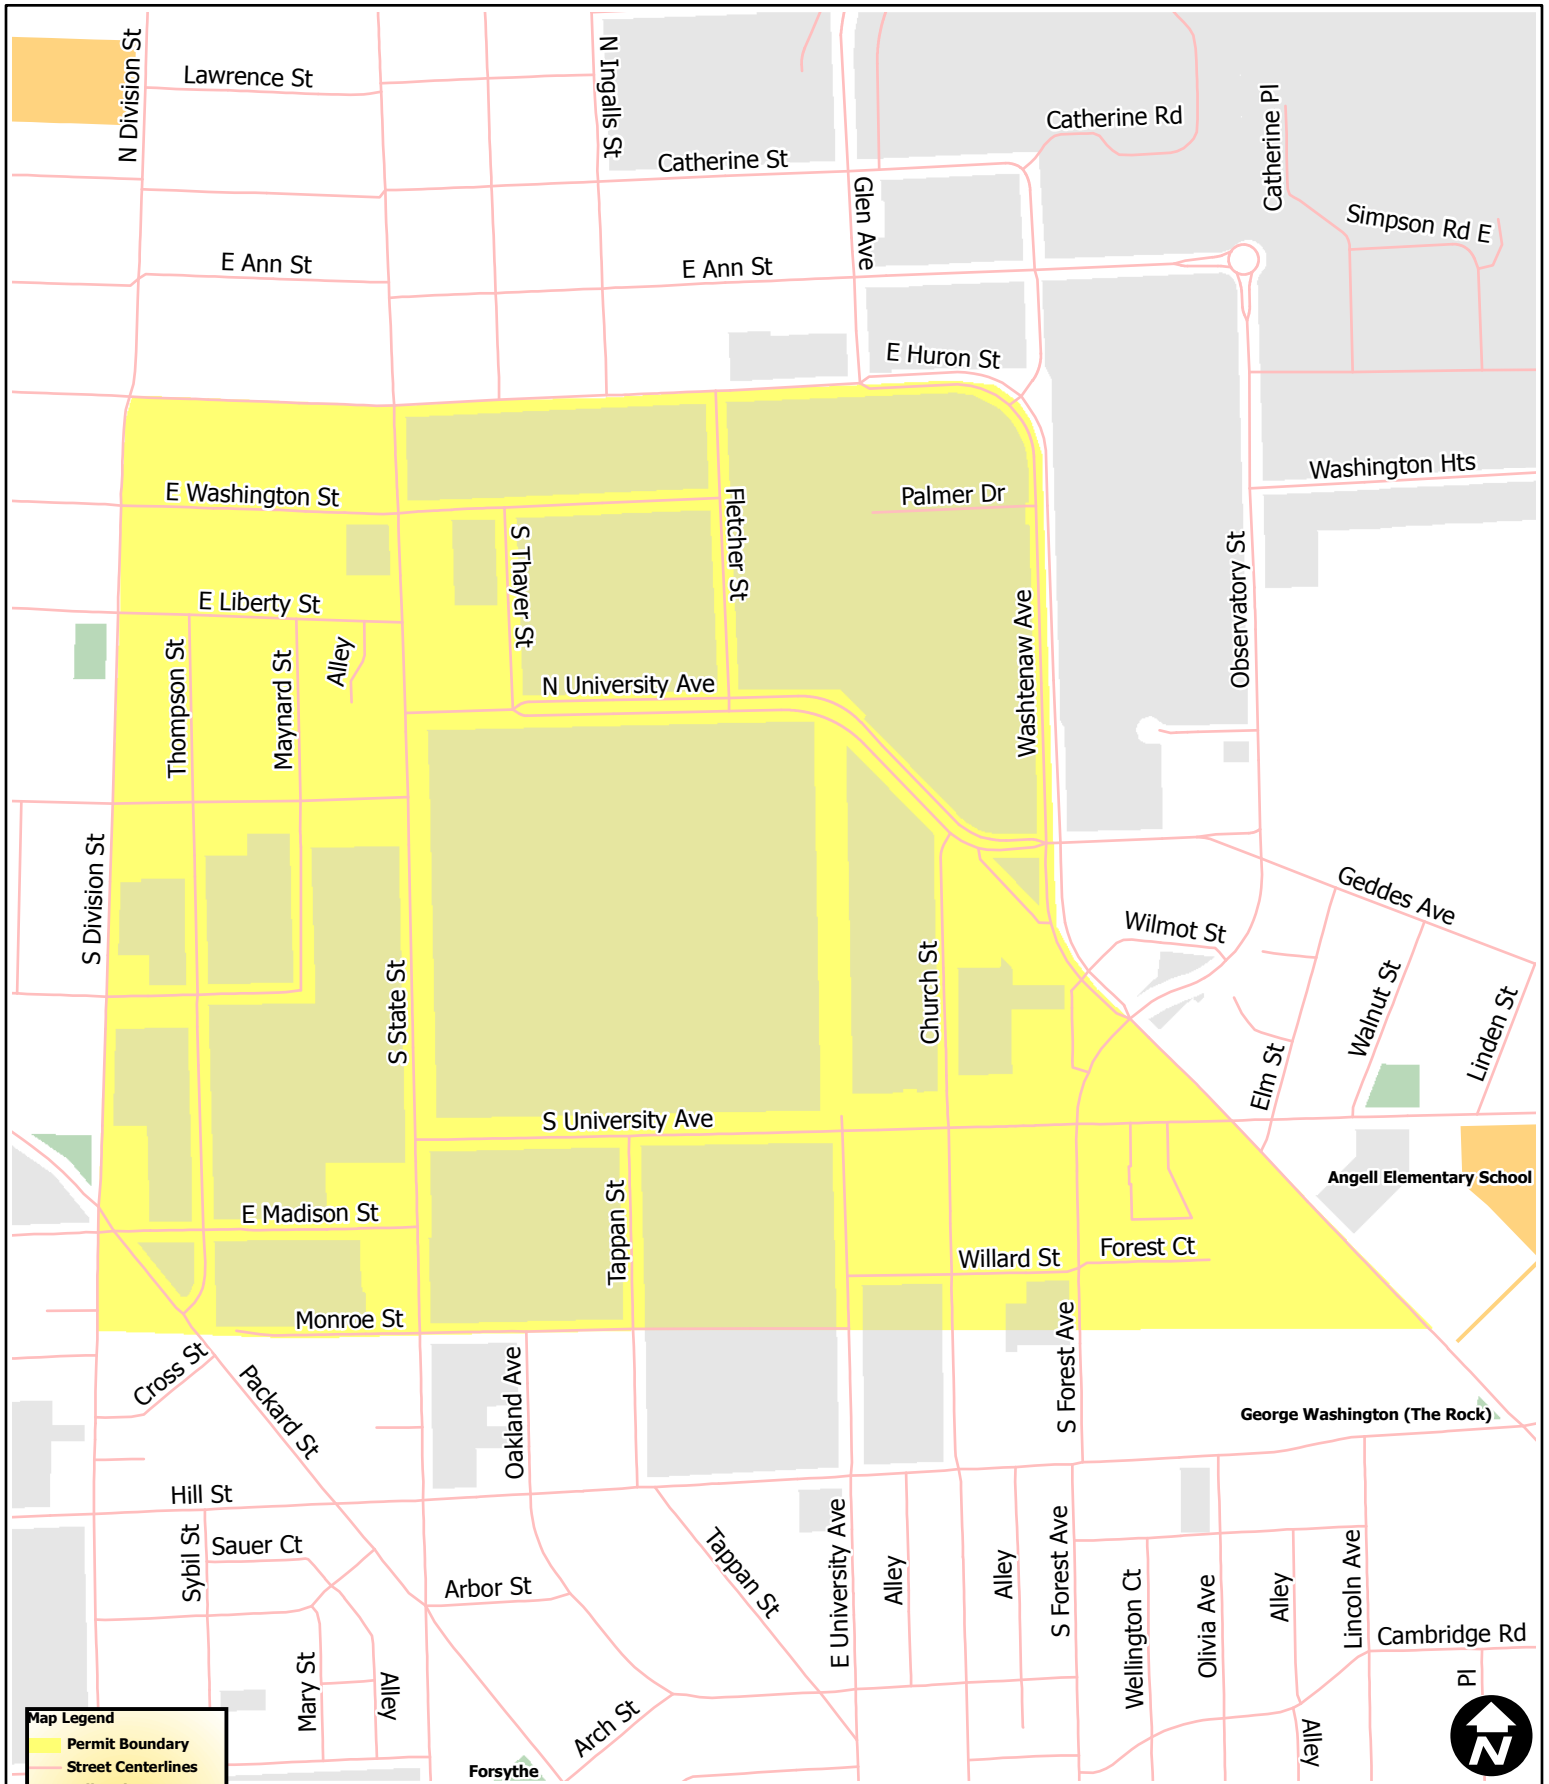

Sidewalk Occupancy and Peddler's Permit Boundaries

Map Legend

- Permit Boundary
- Street Centerlines
- Railroads
- Rivers and Streams
- Lakes and Ponds
- Schools
- Non City Open Spaces
- Parks
- University