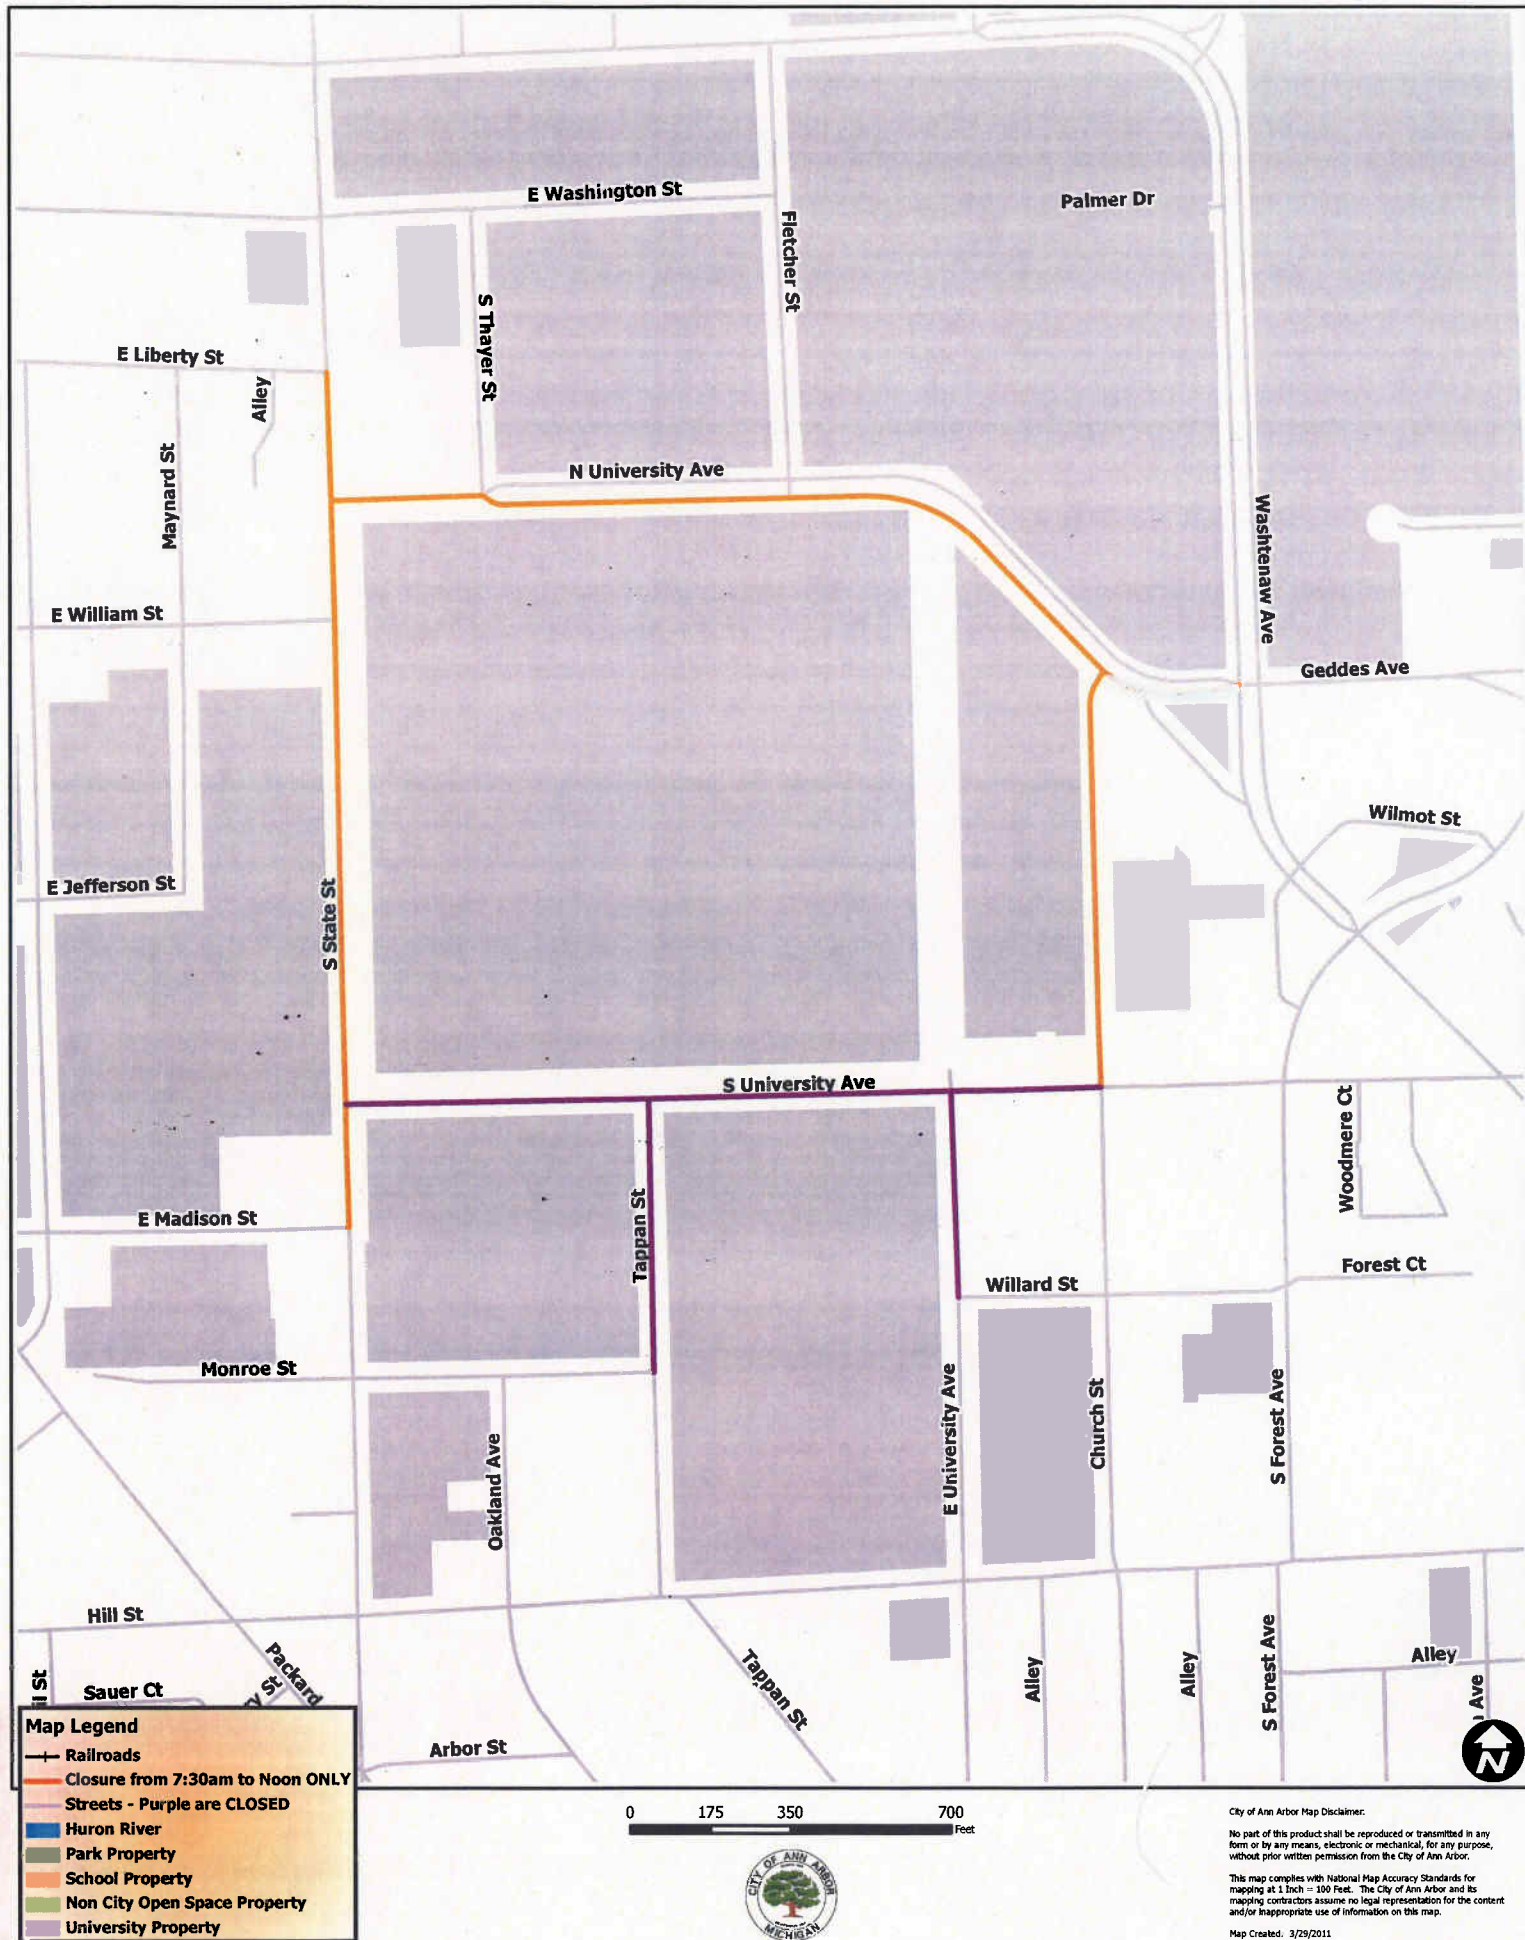

Tour de Kids

Map Legend

- Railroads
- Closure from 7:30am to Noon ONLY
- Streets - Purple are CLOSED
- Huron River
- Park Property
- School Property
- Non City Open Space Property
- University Property