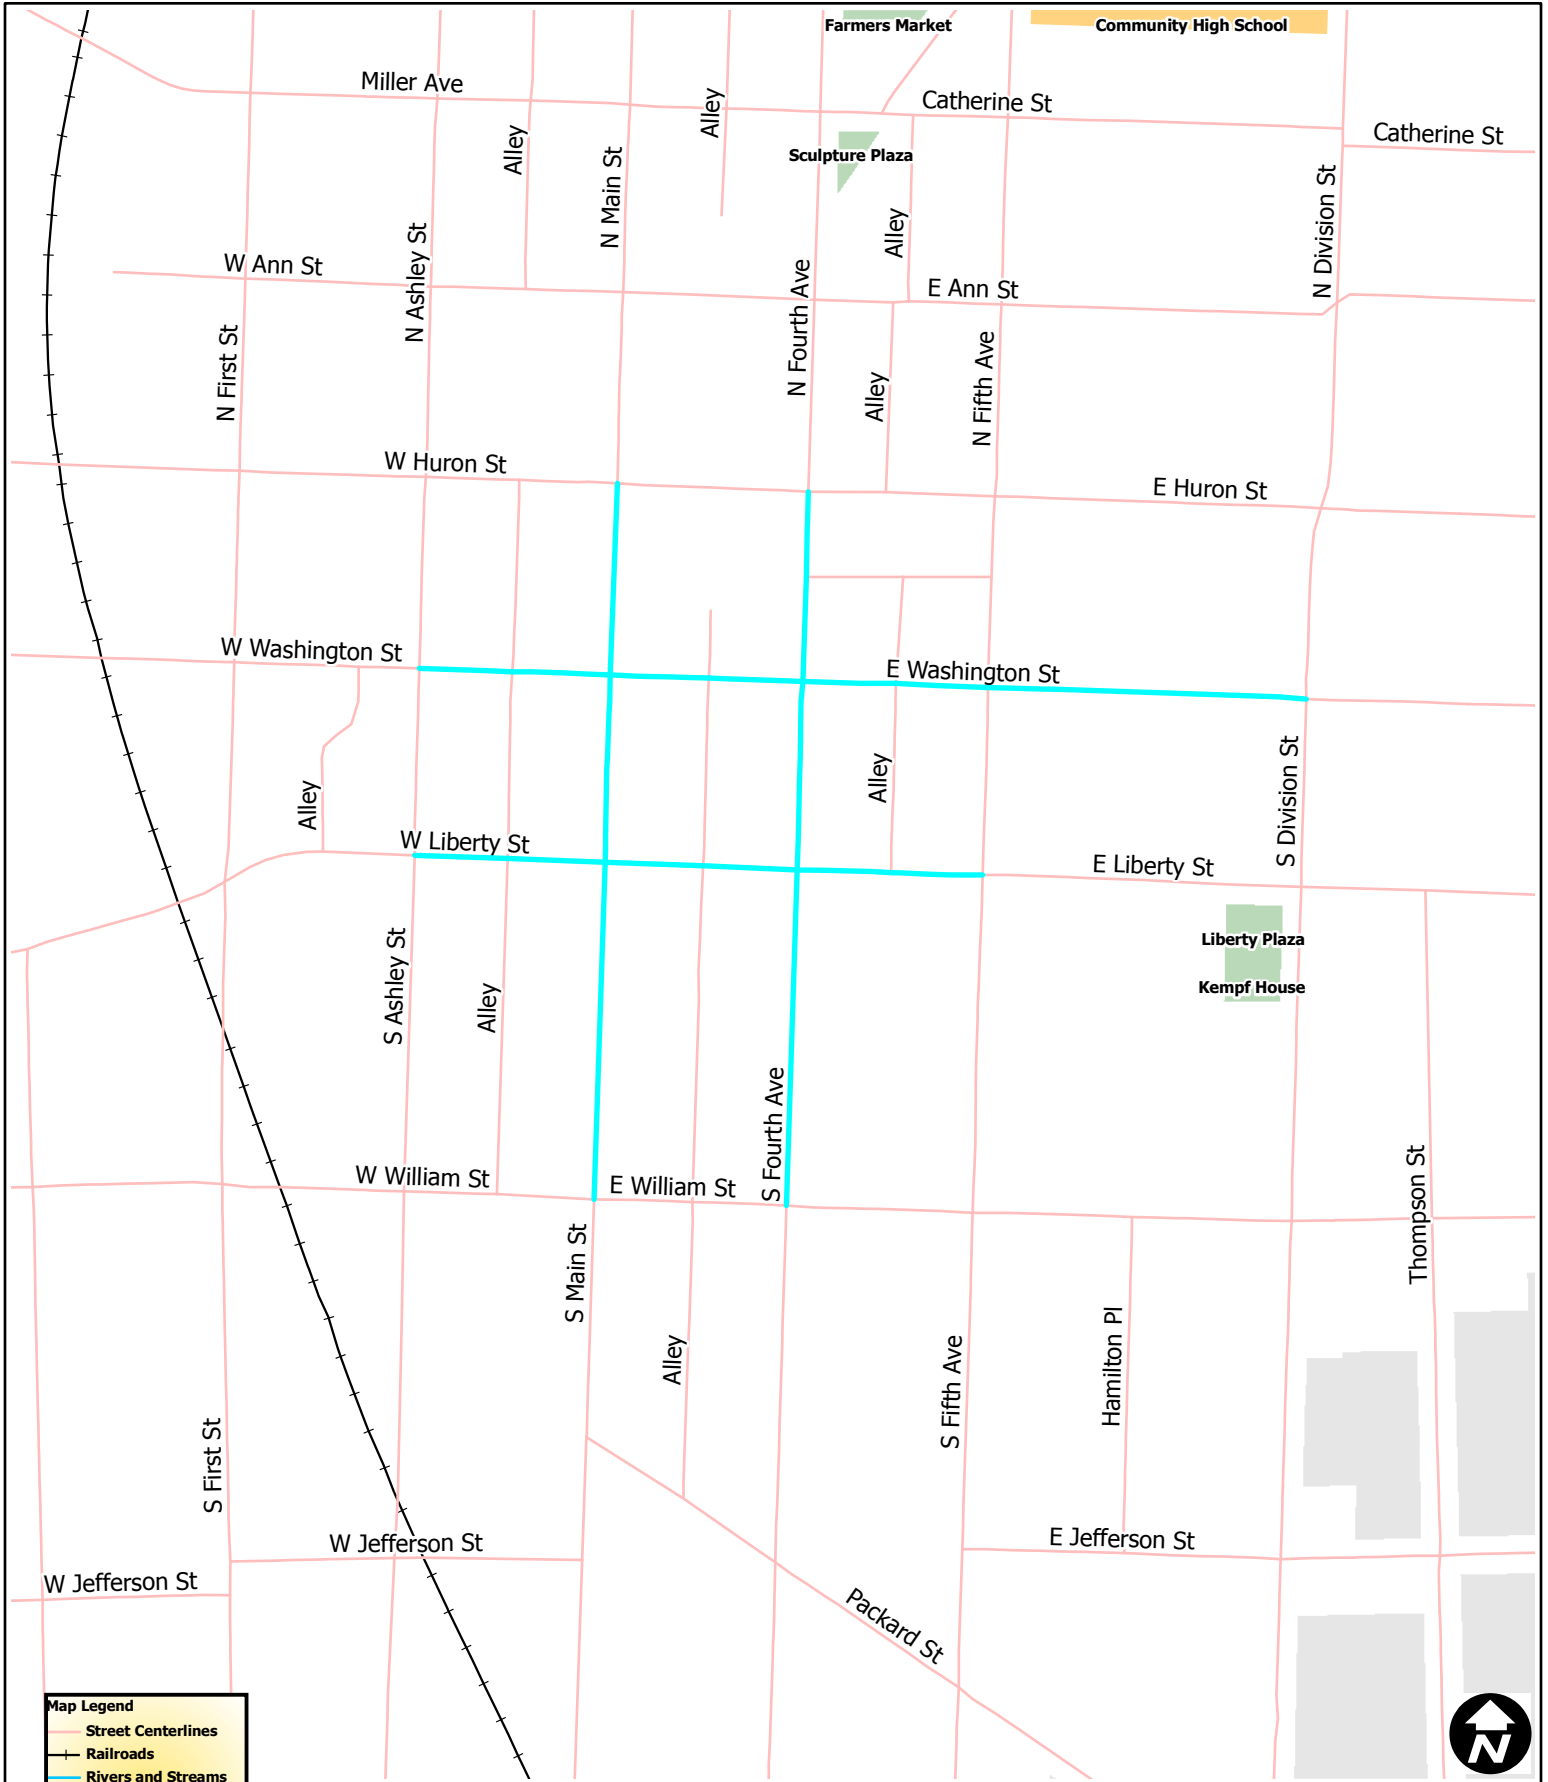

Rolling Sculpture

Map Legend	
	Street Centerlines
	Railroads
	Rivers and Streams
	Lakes and Ponds
	Schools
	Non City Open Spaces
	Parks
	University

0 190 380 760 Feet

Copyright 2008 City of Ann Arbor, Michigan