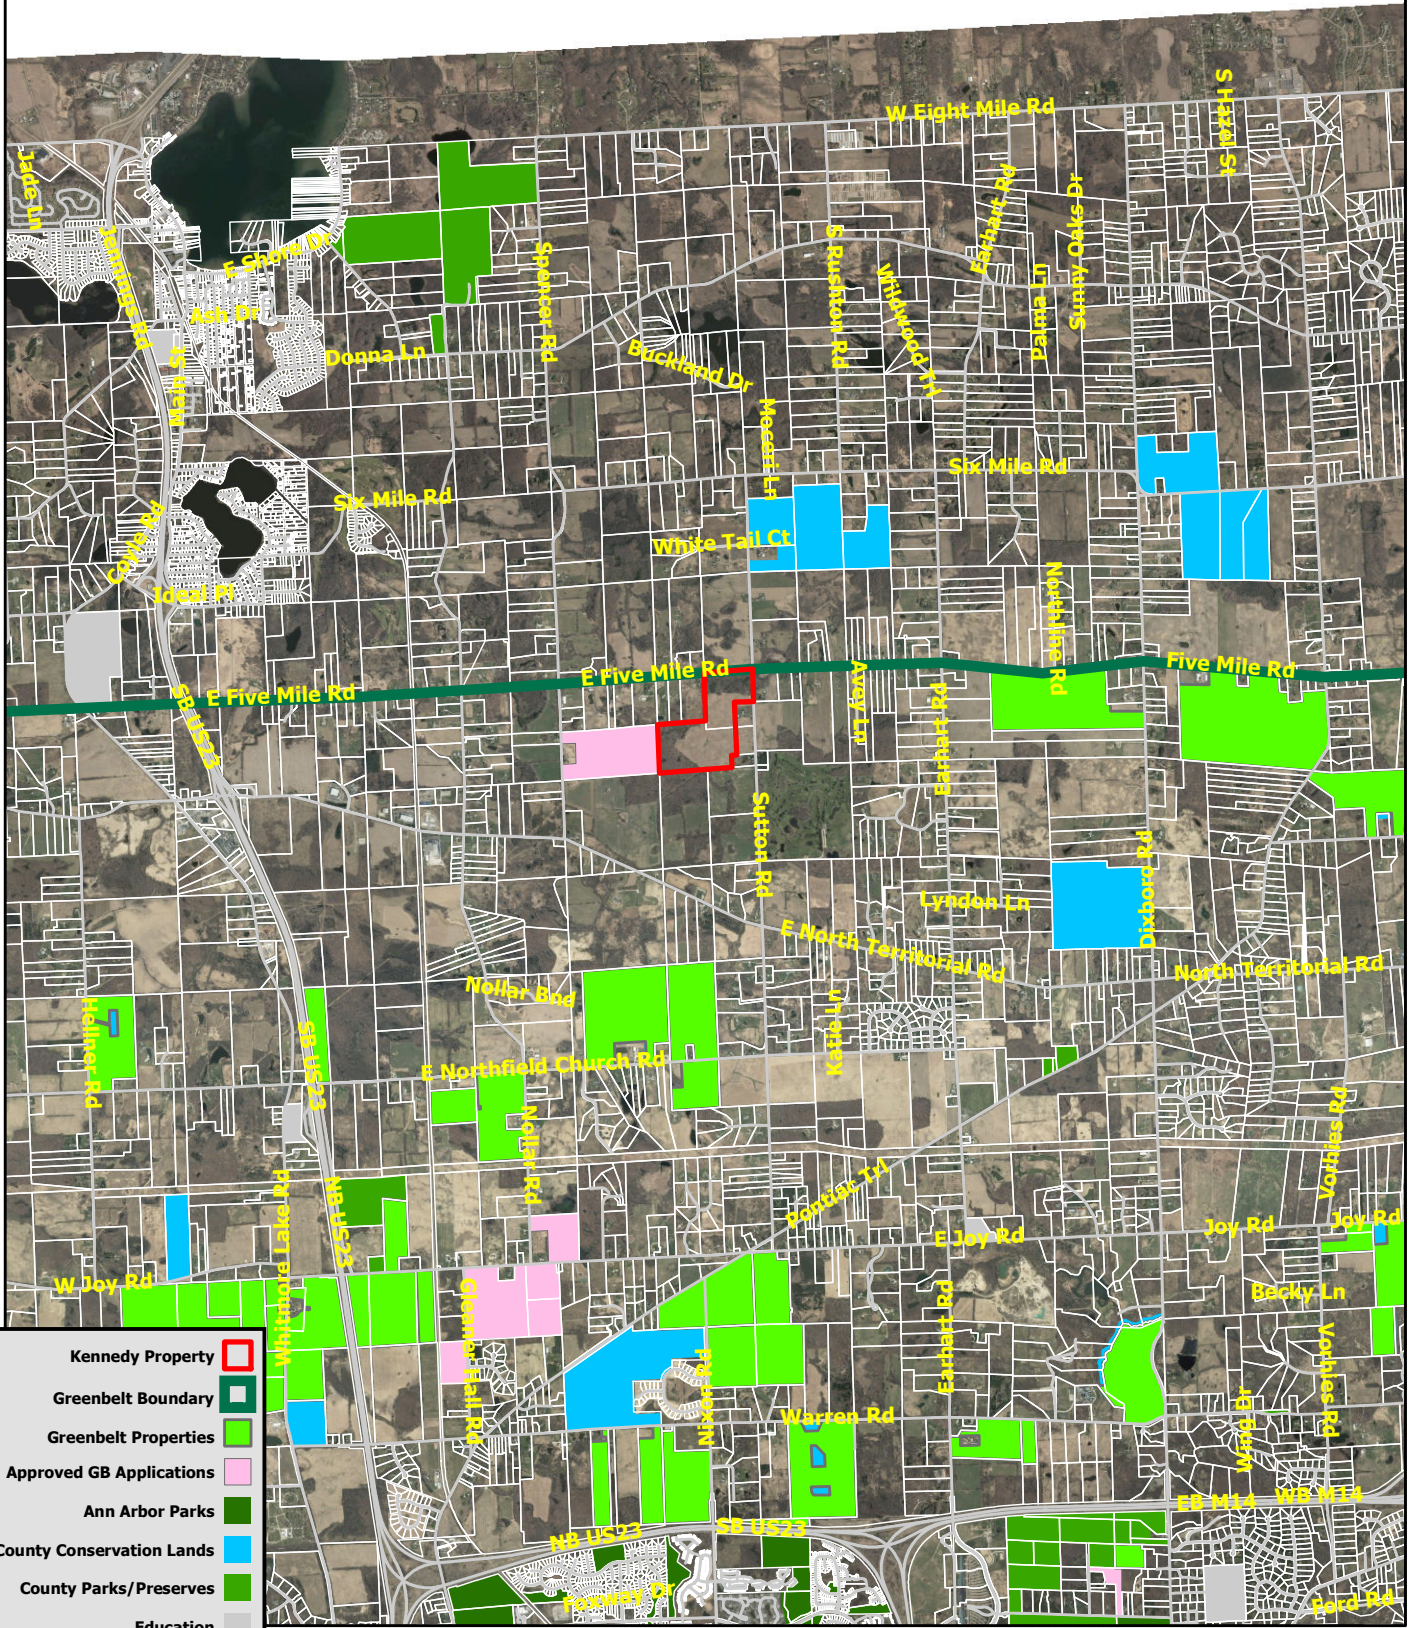

Douglas Kennedy

Kennedy Property	
Greenbelt Boundary	
Greenbelt Properties	
Approved GB Applications	
Ann Arbor Parks	
County Conservation Lands	
County Parks/Preserves	
Education	
Parcels	