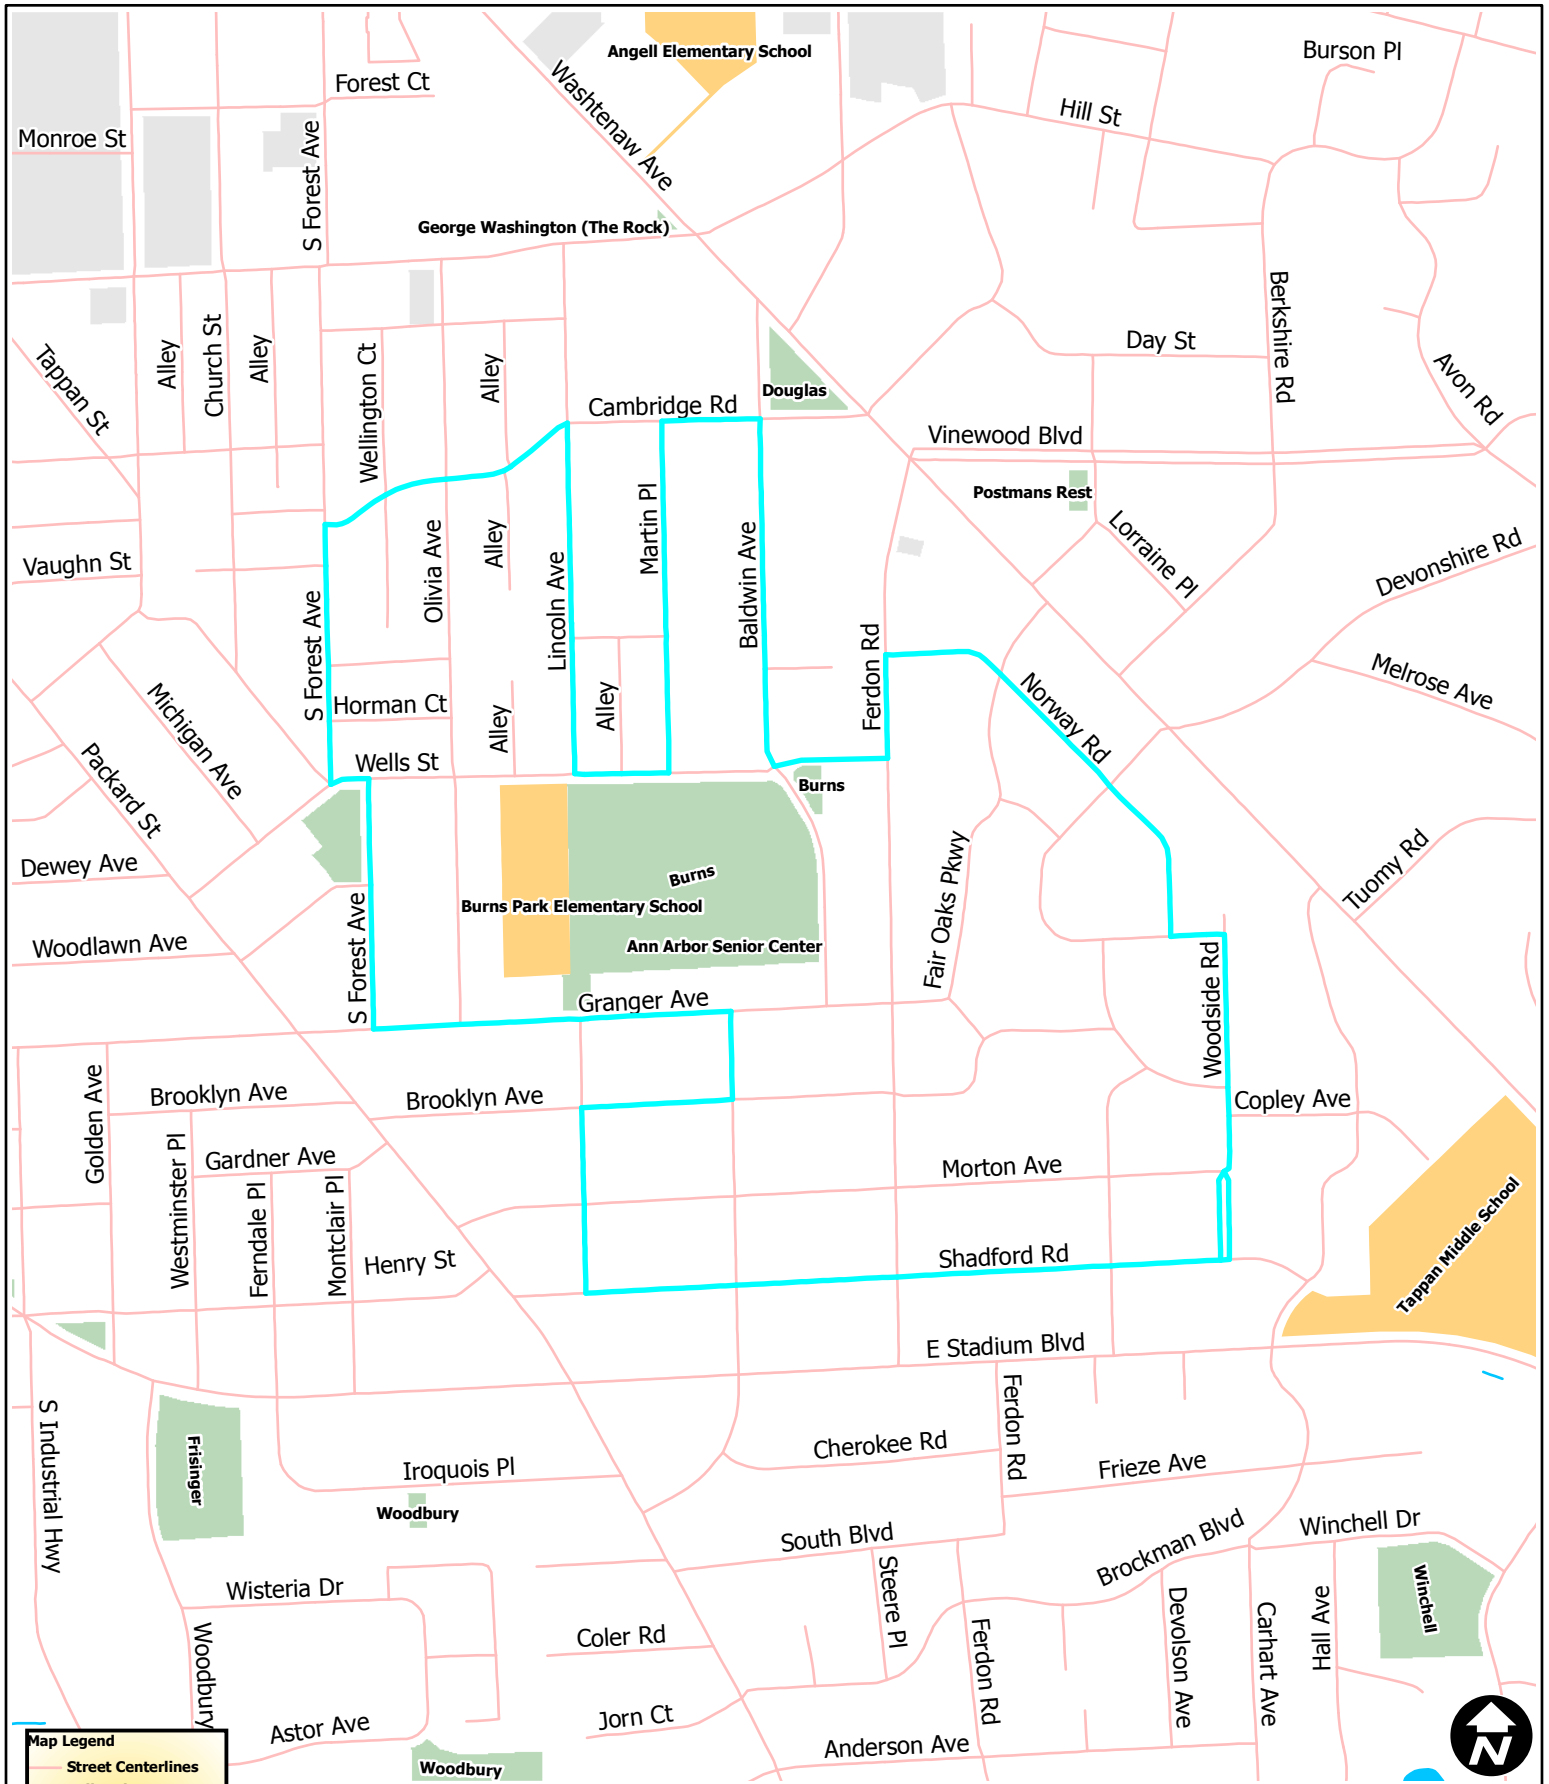

Burns Park Run

Map Legend

- Street Centerlines
- + Railroads
- Rivers and Streams
- Lakes and Ponds
- Schools
- Non City Open Spaces
- Parks
- University