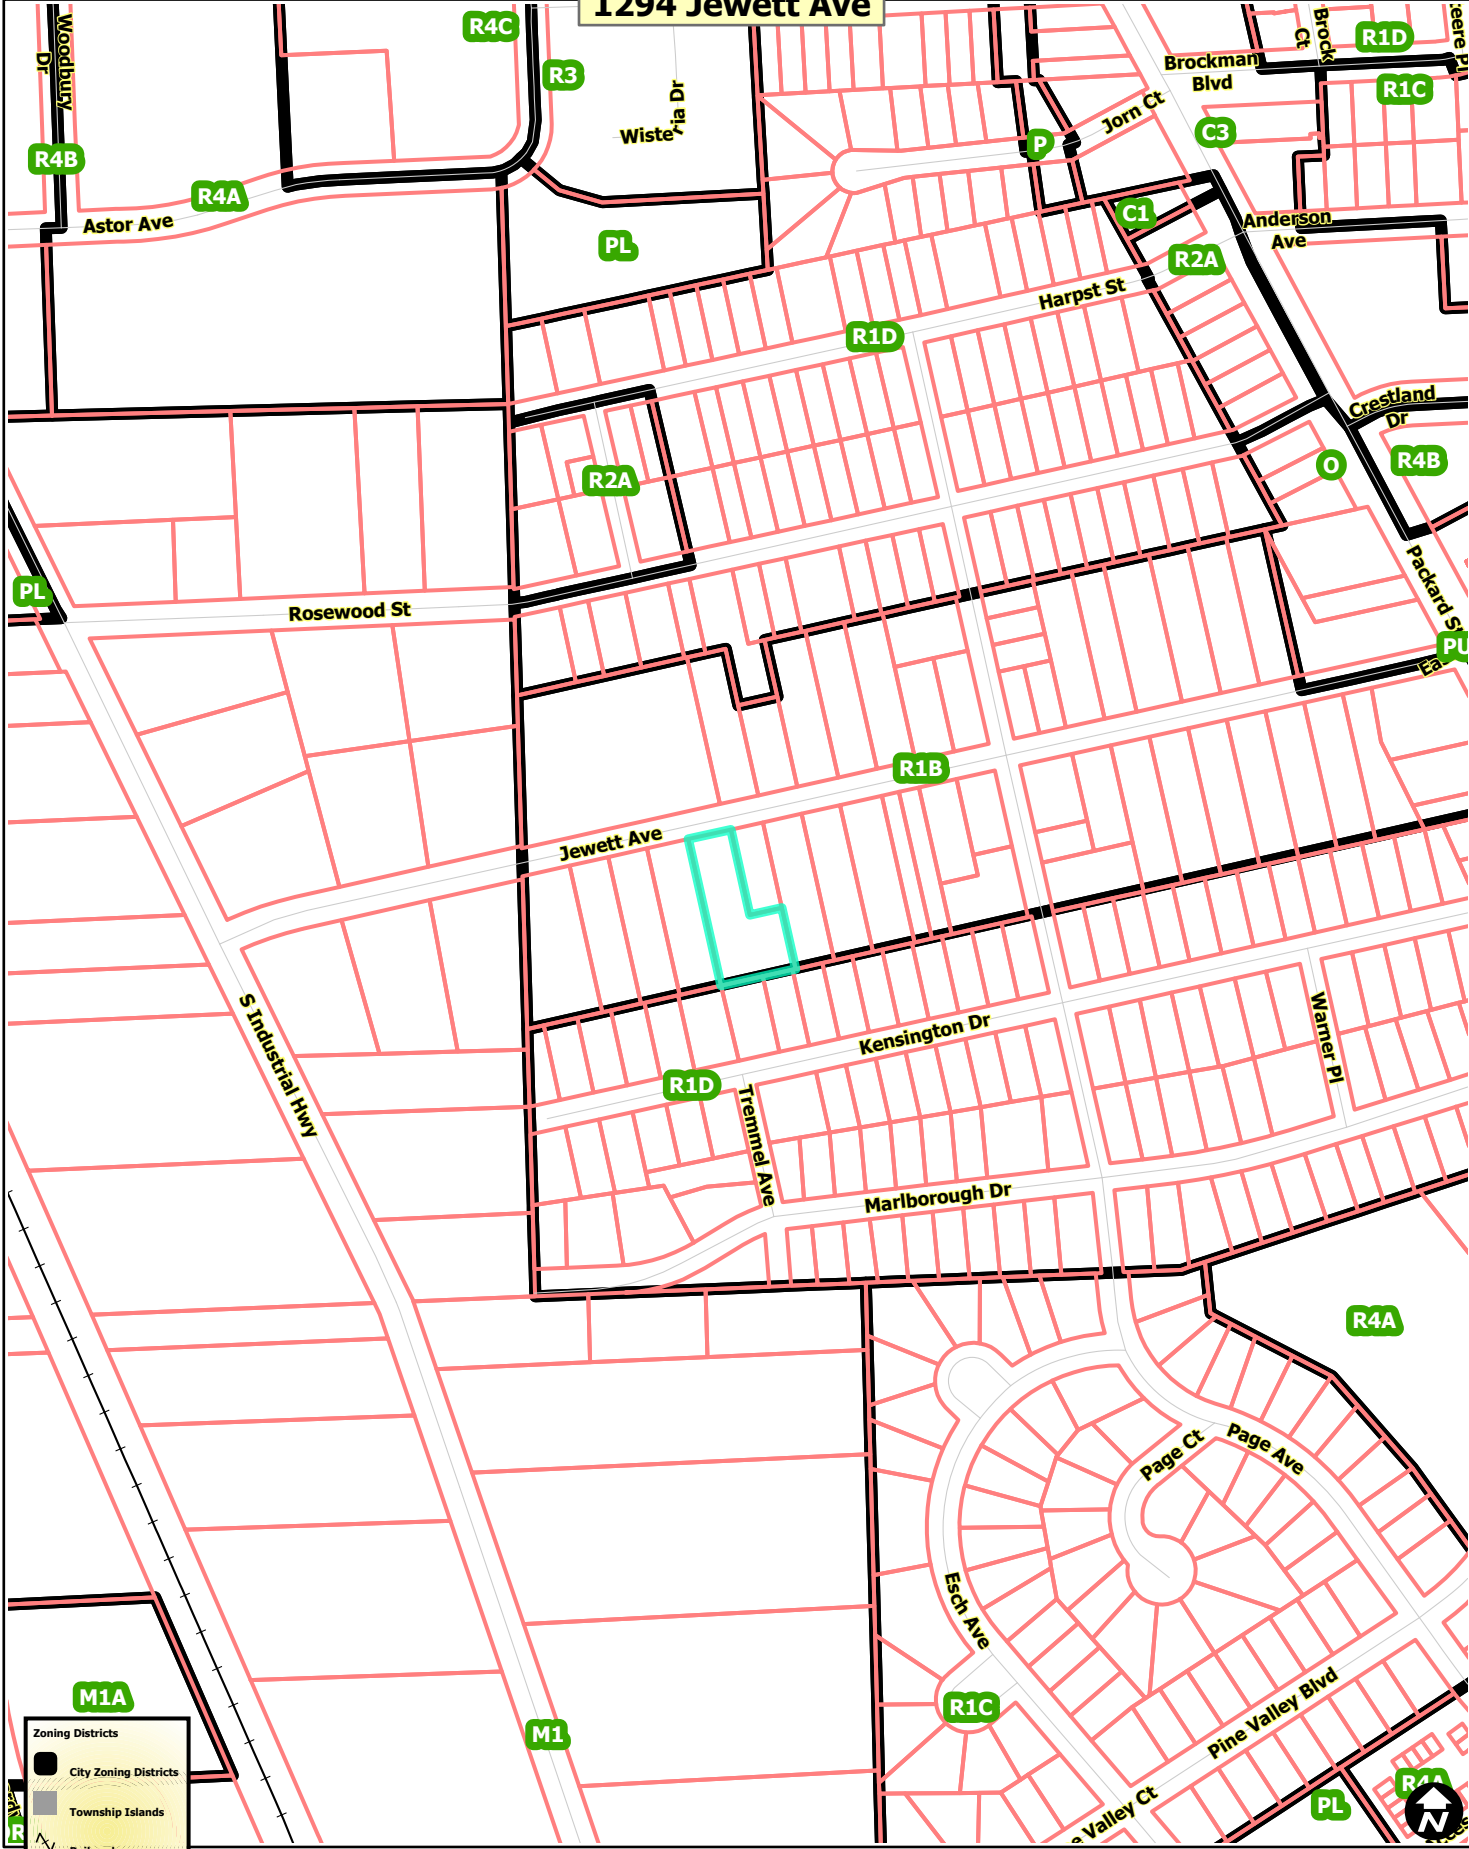

# 1294 Jewett Ave

**M1A**

Zoning Districts

- City Zoning Districts
- Township Islands
- Railroads
- Huron River
- Tax Parcels

Map date: 1/31/2024  
Any aerial imagery is circa 2023 unless otherwise noted  
Terms of use: [www.a2gov.org/terms](http://www.a2gov.org/terms)