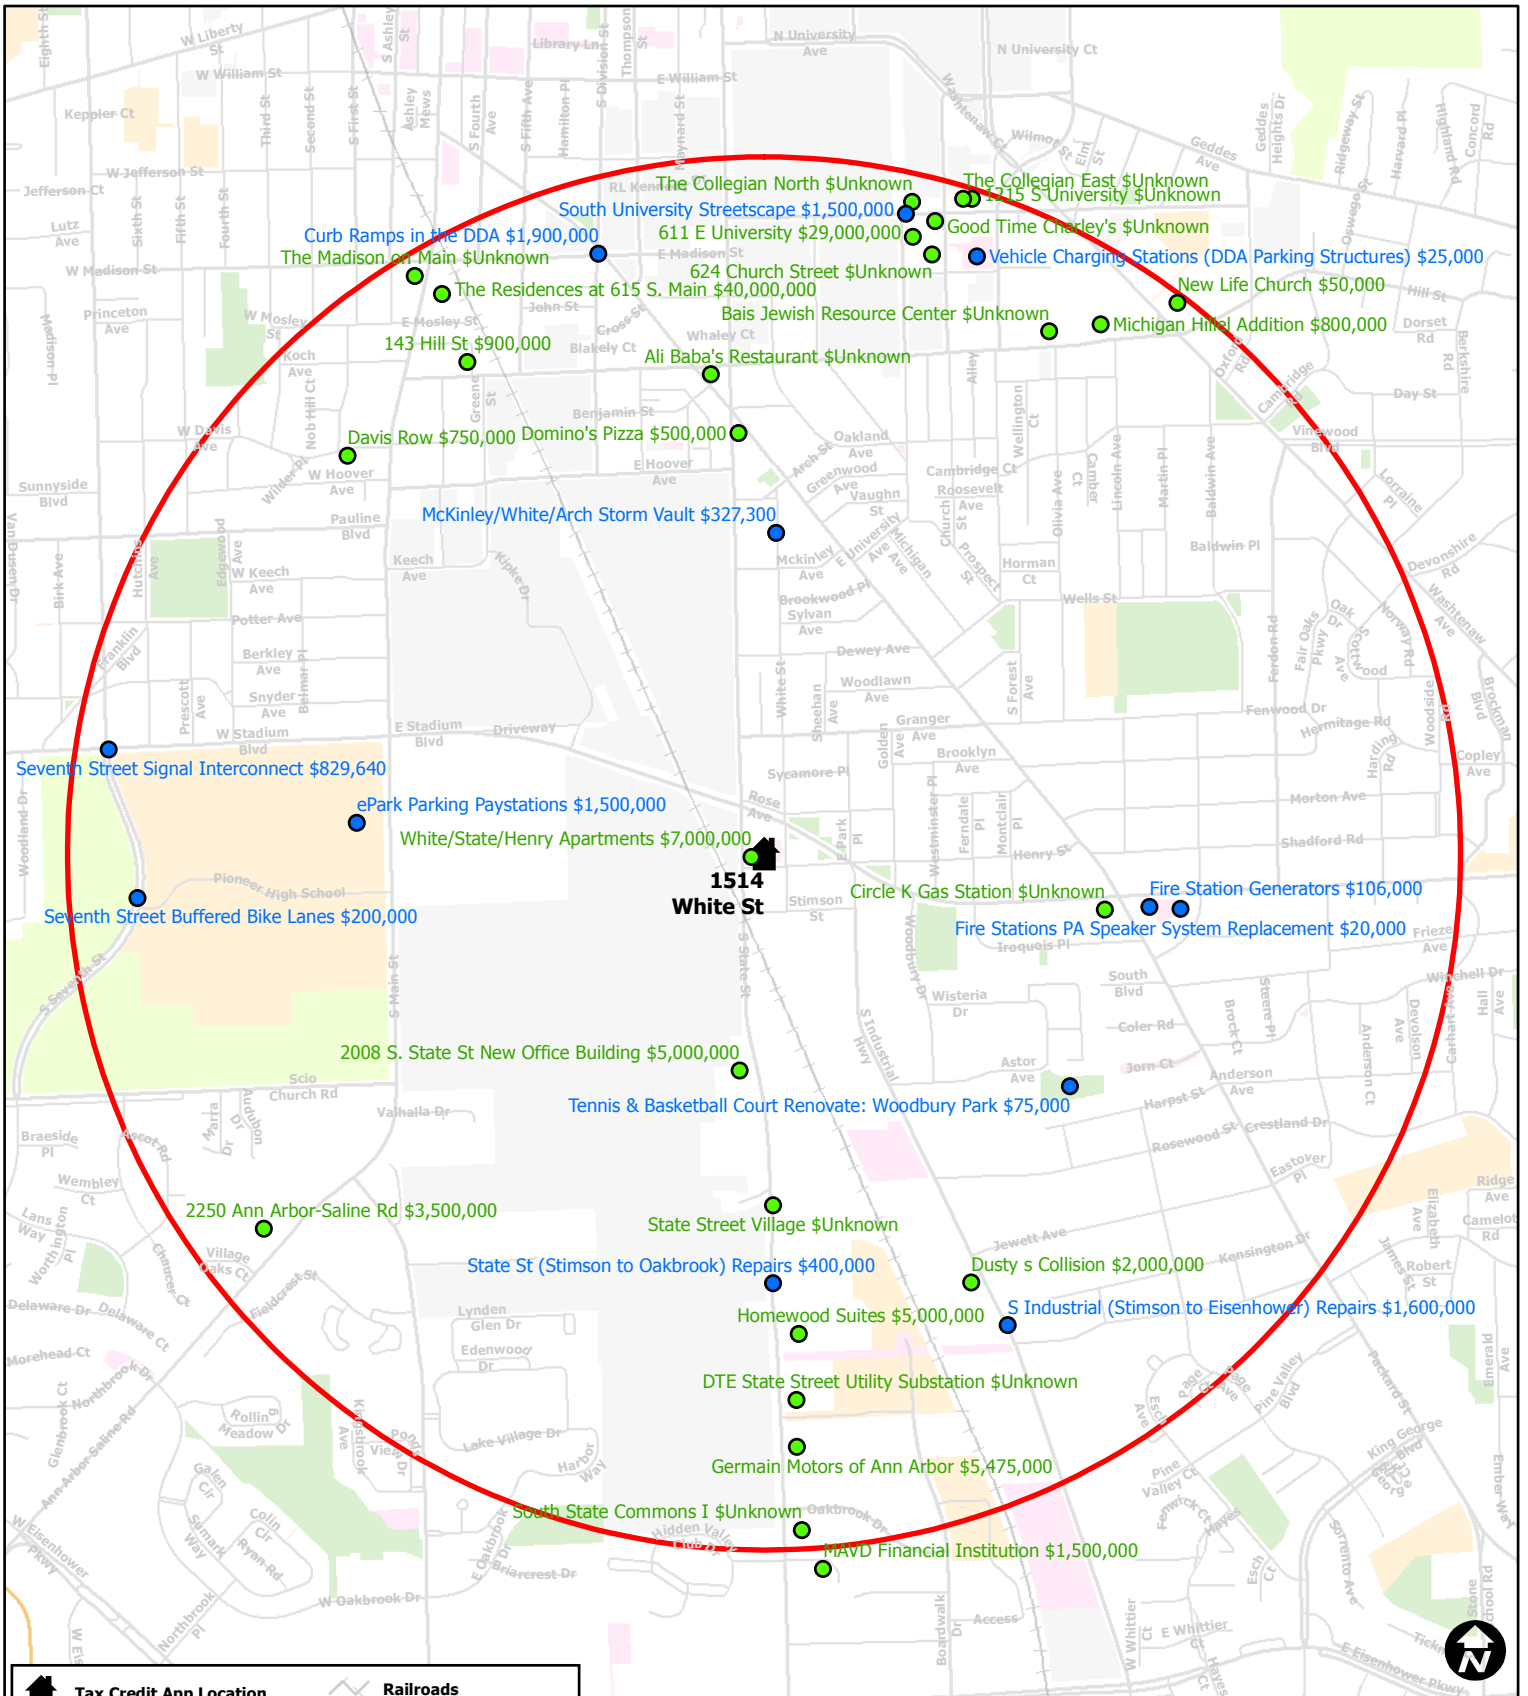

# Swift Lane Apartments I

	Tax Credit App Location		Railroads
	Public Improvement Projects		Parkland
	Private Development Projects		Other Open Space
	1 mile buffer		AA Public Schools
			University Owned Land
			City Owned Land

Map date 3/6/2017  
 Any aerial imagery is circa 2015 unless otherwise noted  
 Terms of use: [www.a2gov.org/terms](http://www.a2gov.org/terms)