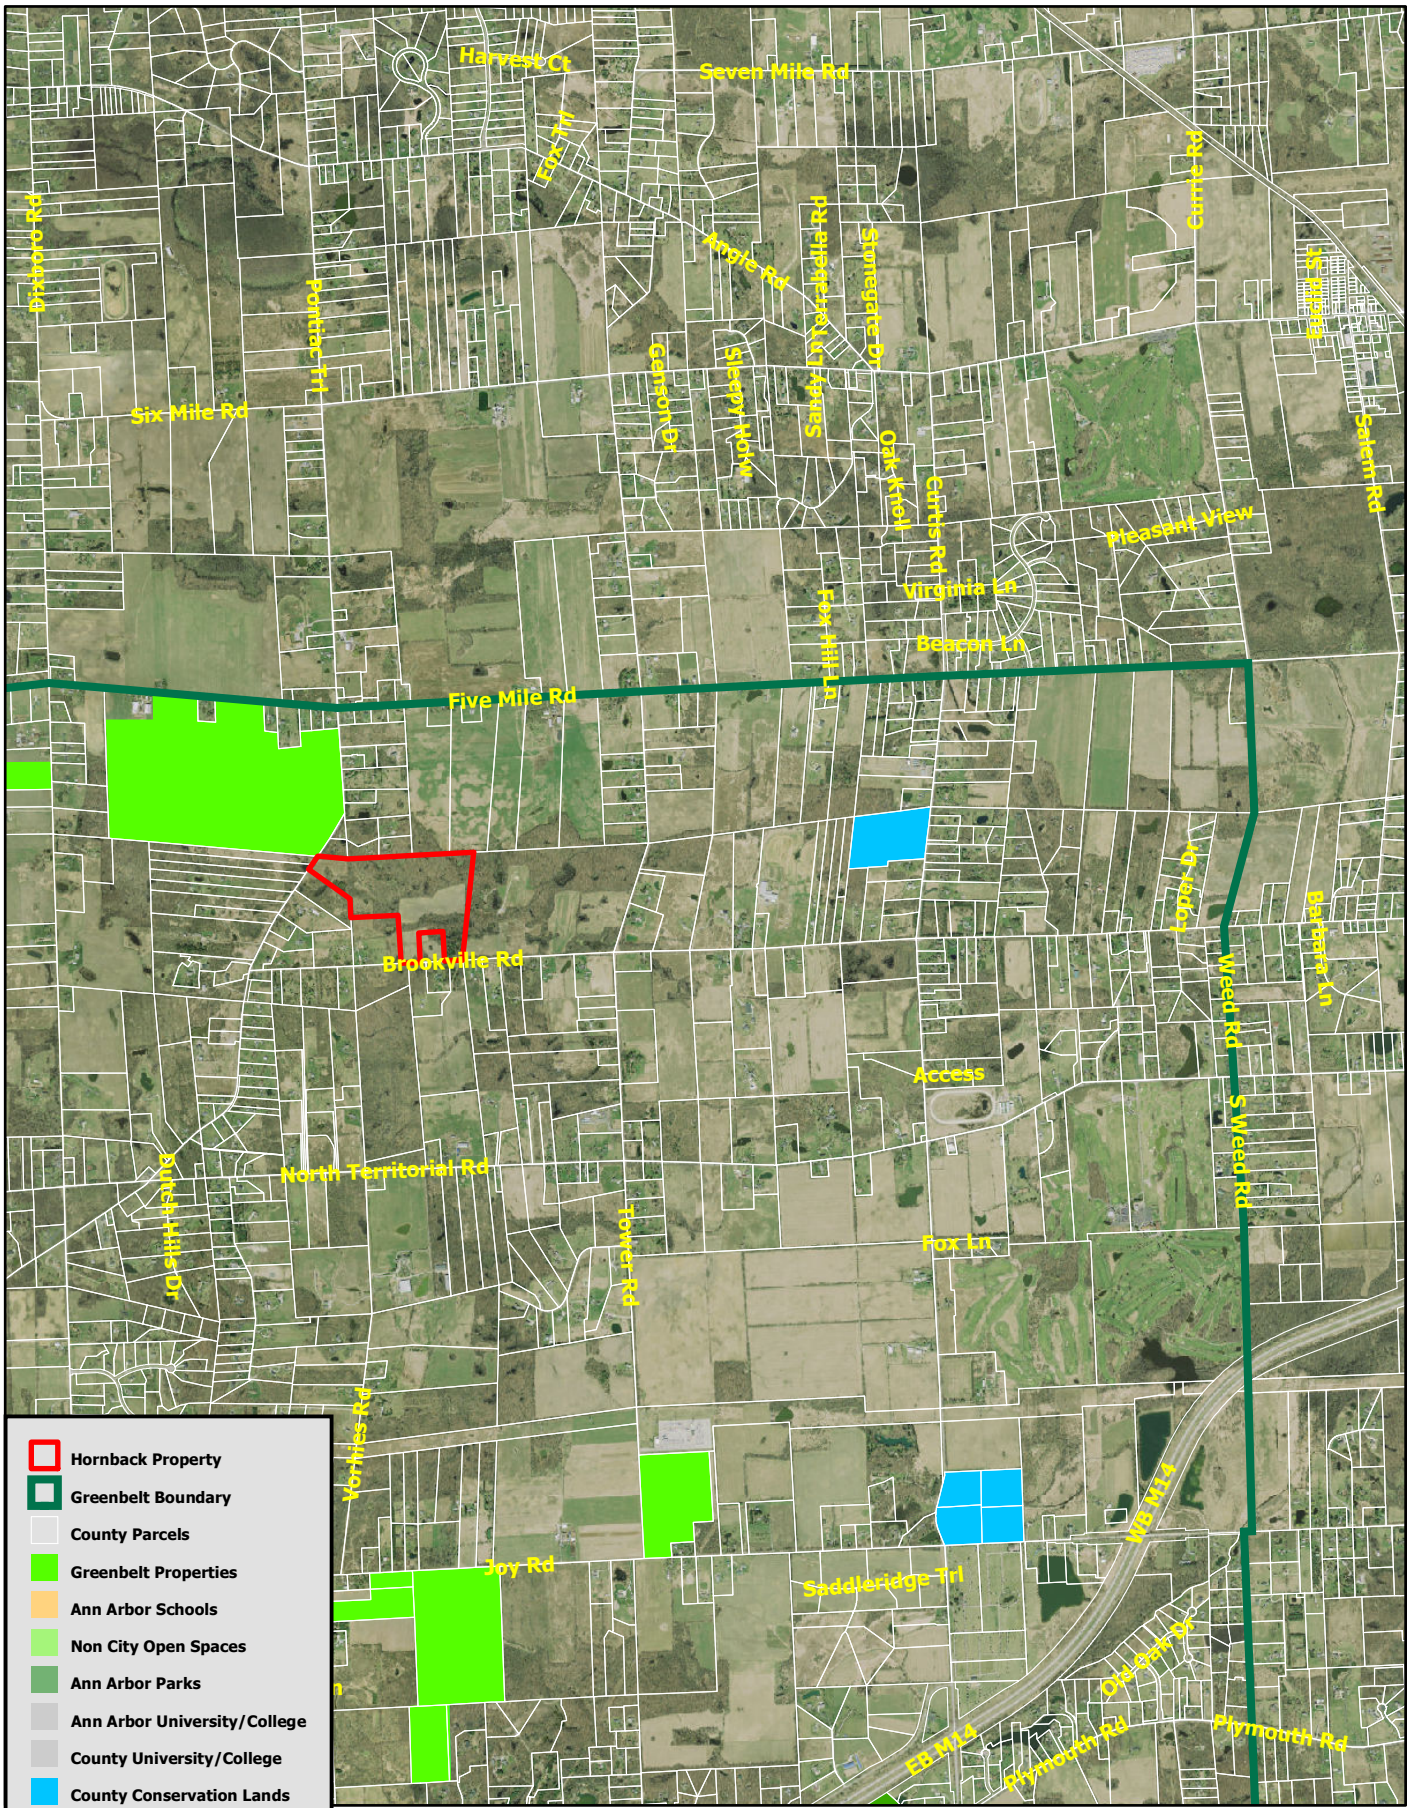

# Owner: Daniel Hornback

- Hornback Property
- Greenbelt Boundary
- County Parcels
- Greenbelt Properties
- Ann Arbor Schools
- Non City Open Spaces
- Ann Arbor Parks
- Ann Arbor University/College
- County University/College
- County Conservation Lands
- County Parks/Preserves