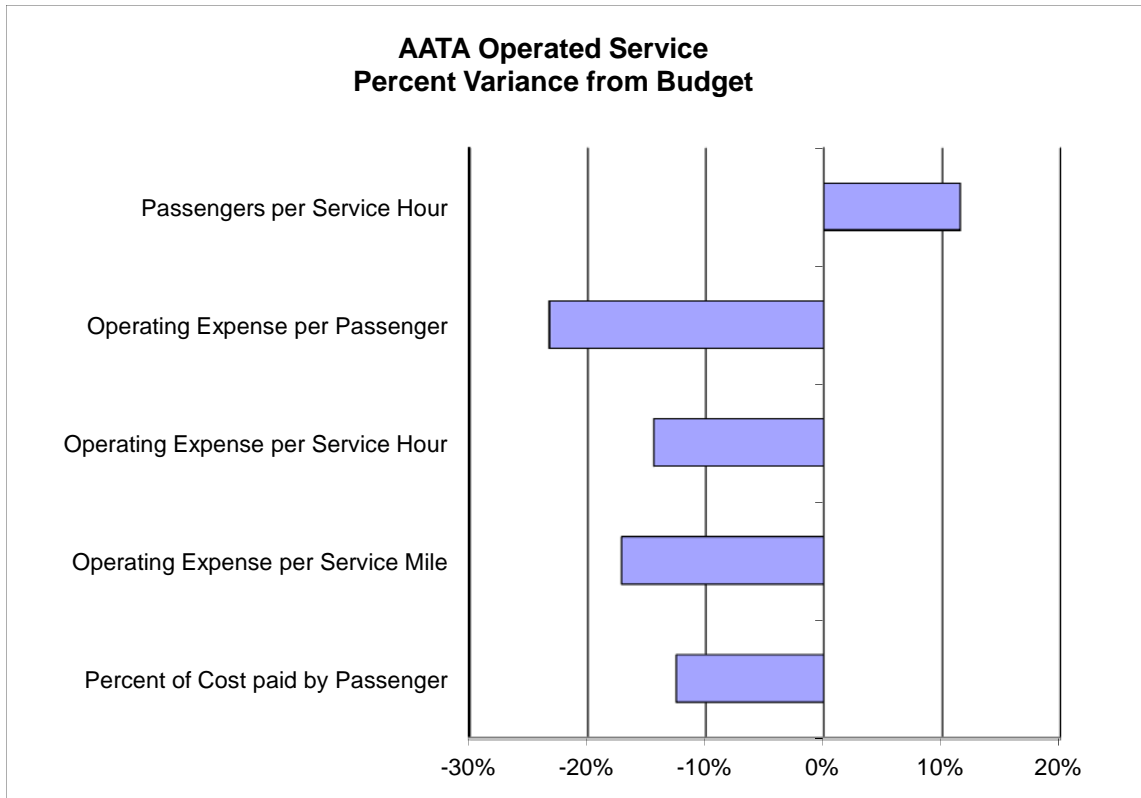

Monthly Performance Report

October 2012

Average Weekday Passengers

October 2012

Fixed Route Average Weekday Passengers

A-Ride Average Weekday Passengers