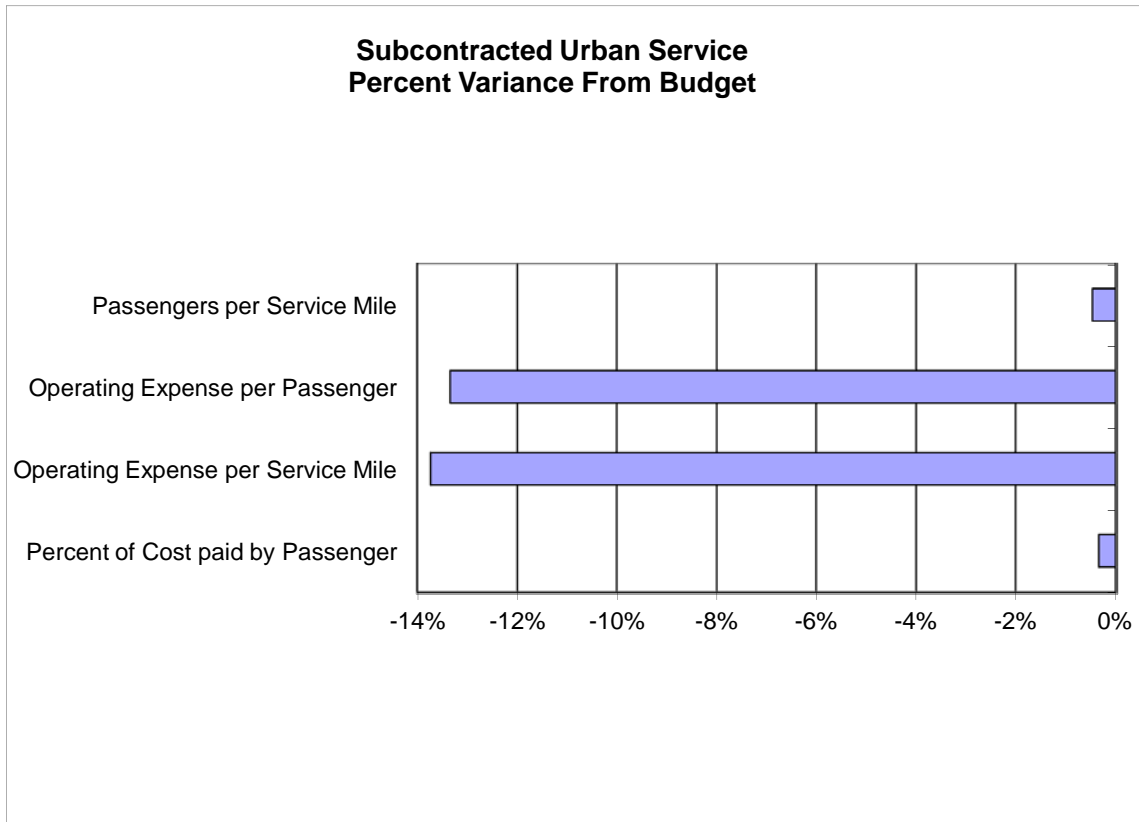

Monthly Performance Report

October 2012

Average Weekday Passengers

October 2012

Fixed Route Average Weekday Passengers

A-Ride Average Weekday Passengers