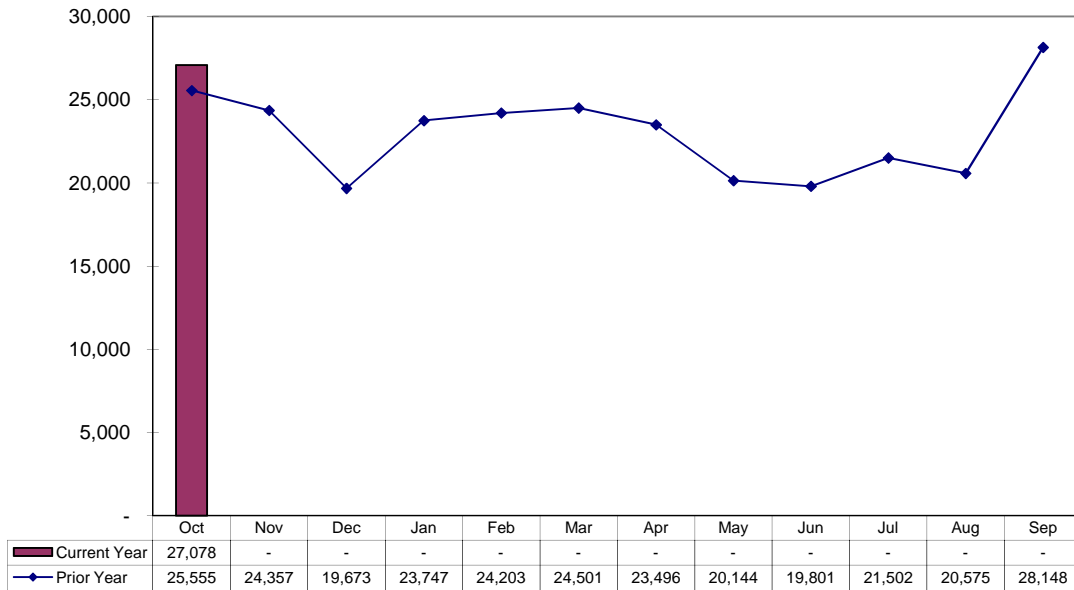

Monthly Performance Report

October 2012

Average Weekday Passengers

October 2012

Fixed Route Average Weekday Passengers

A-Ride Average Weekday Passengers