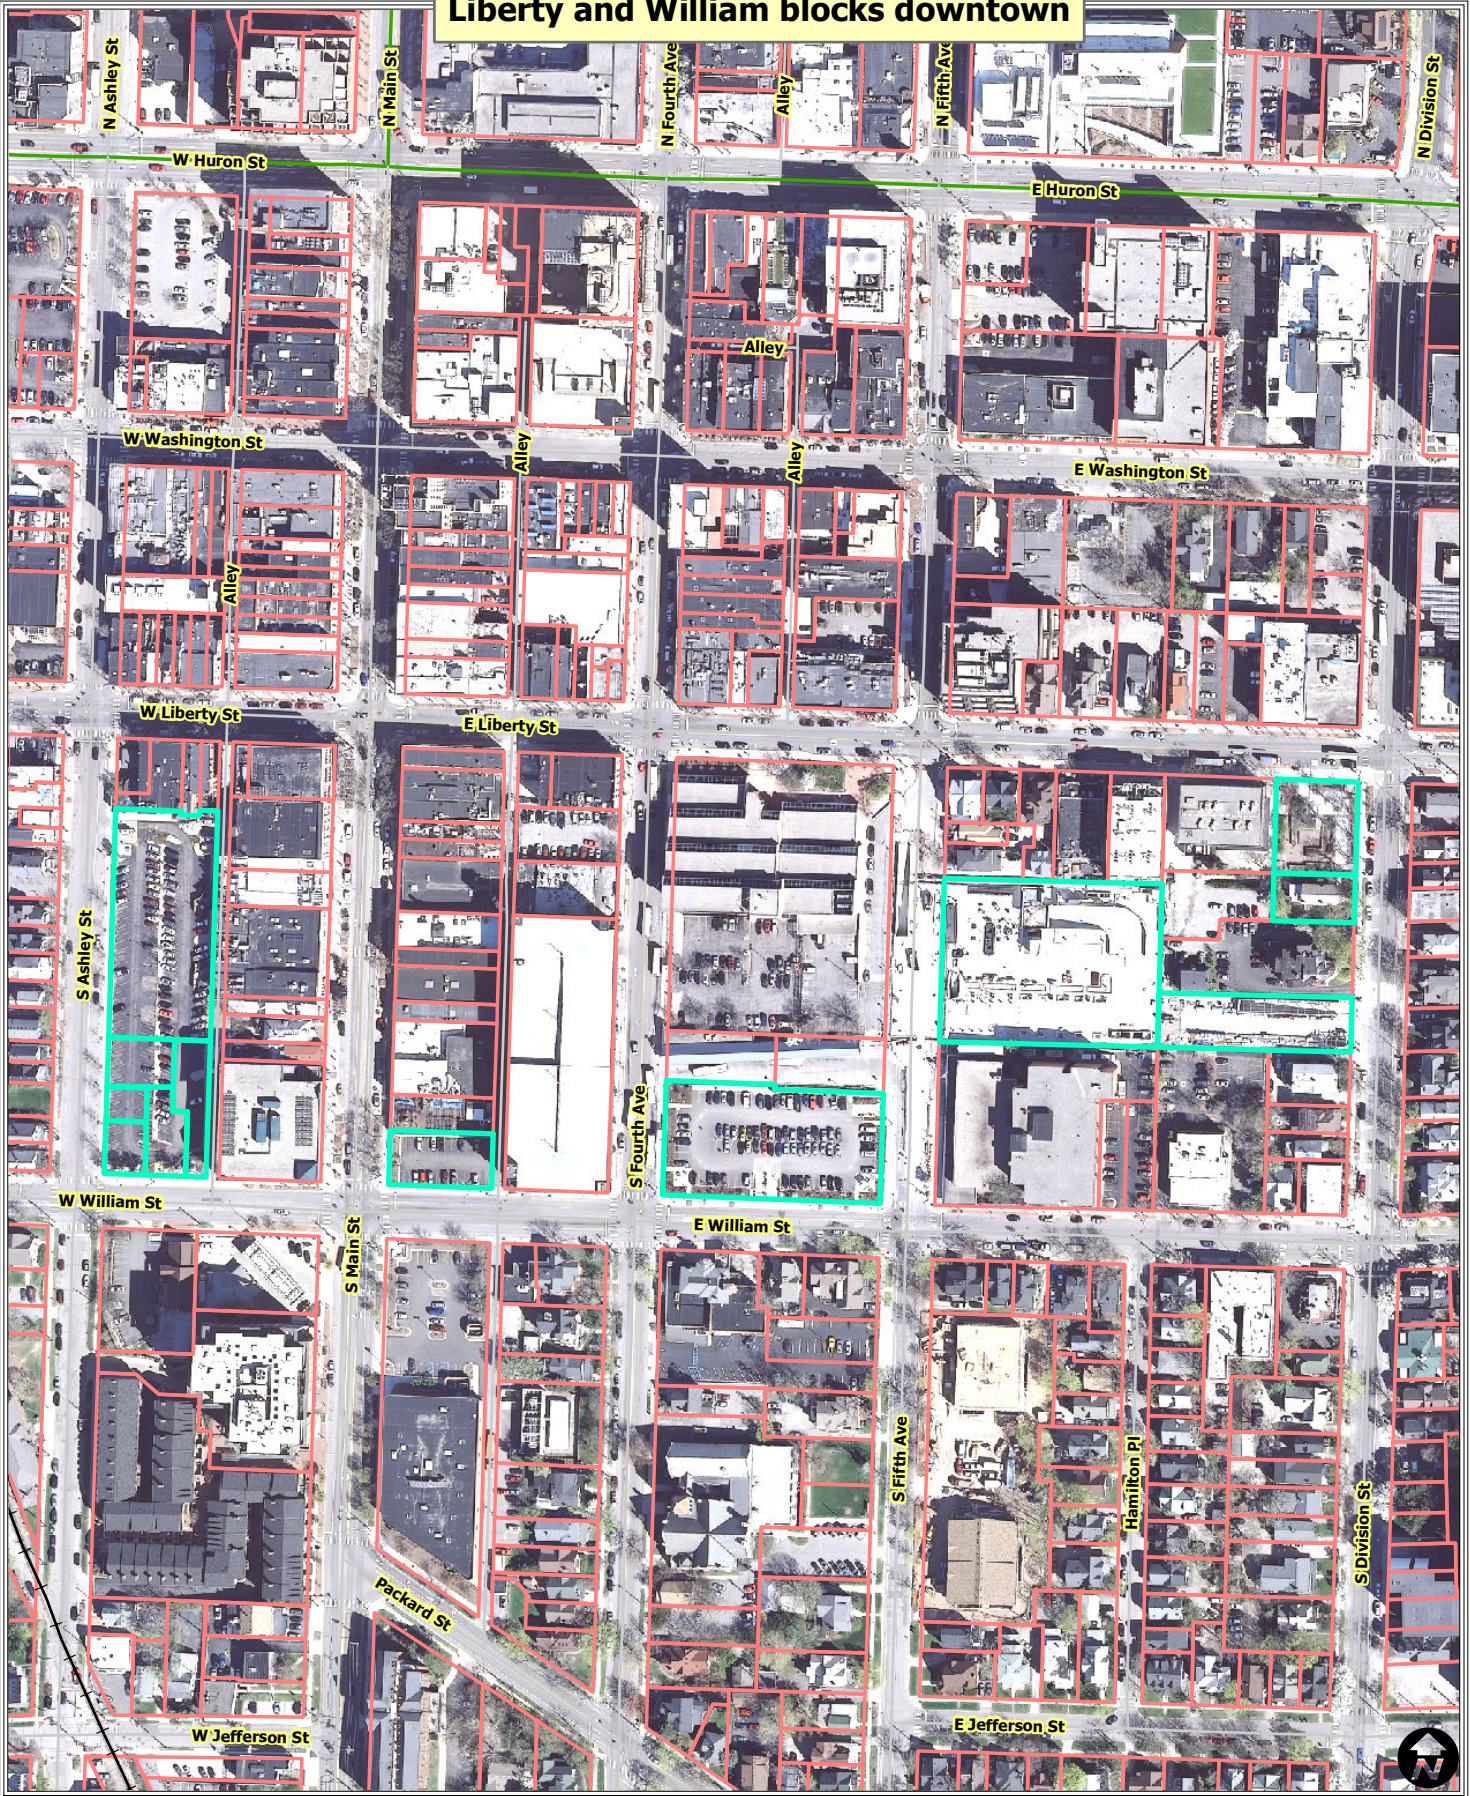

Liberty and William blocks downtown

Railroads
Parcel Property