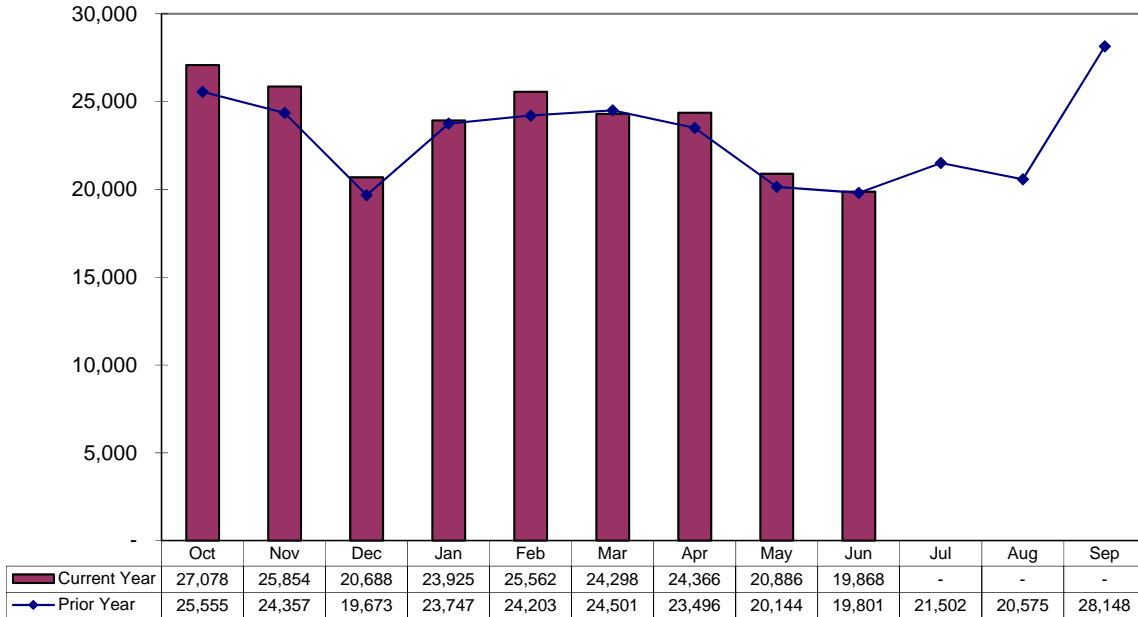

# Average Weekday Passengers

June 2013

## Fixed Route Average Weekday Passengers