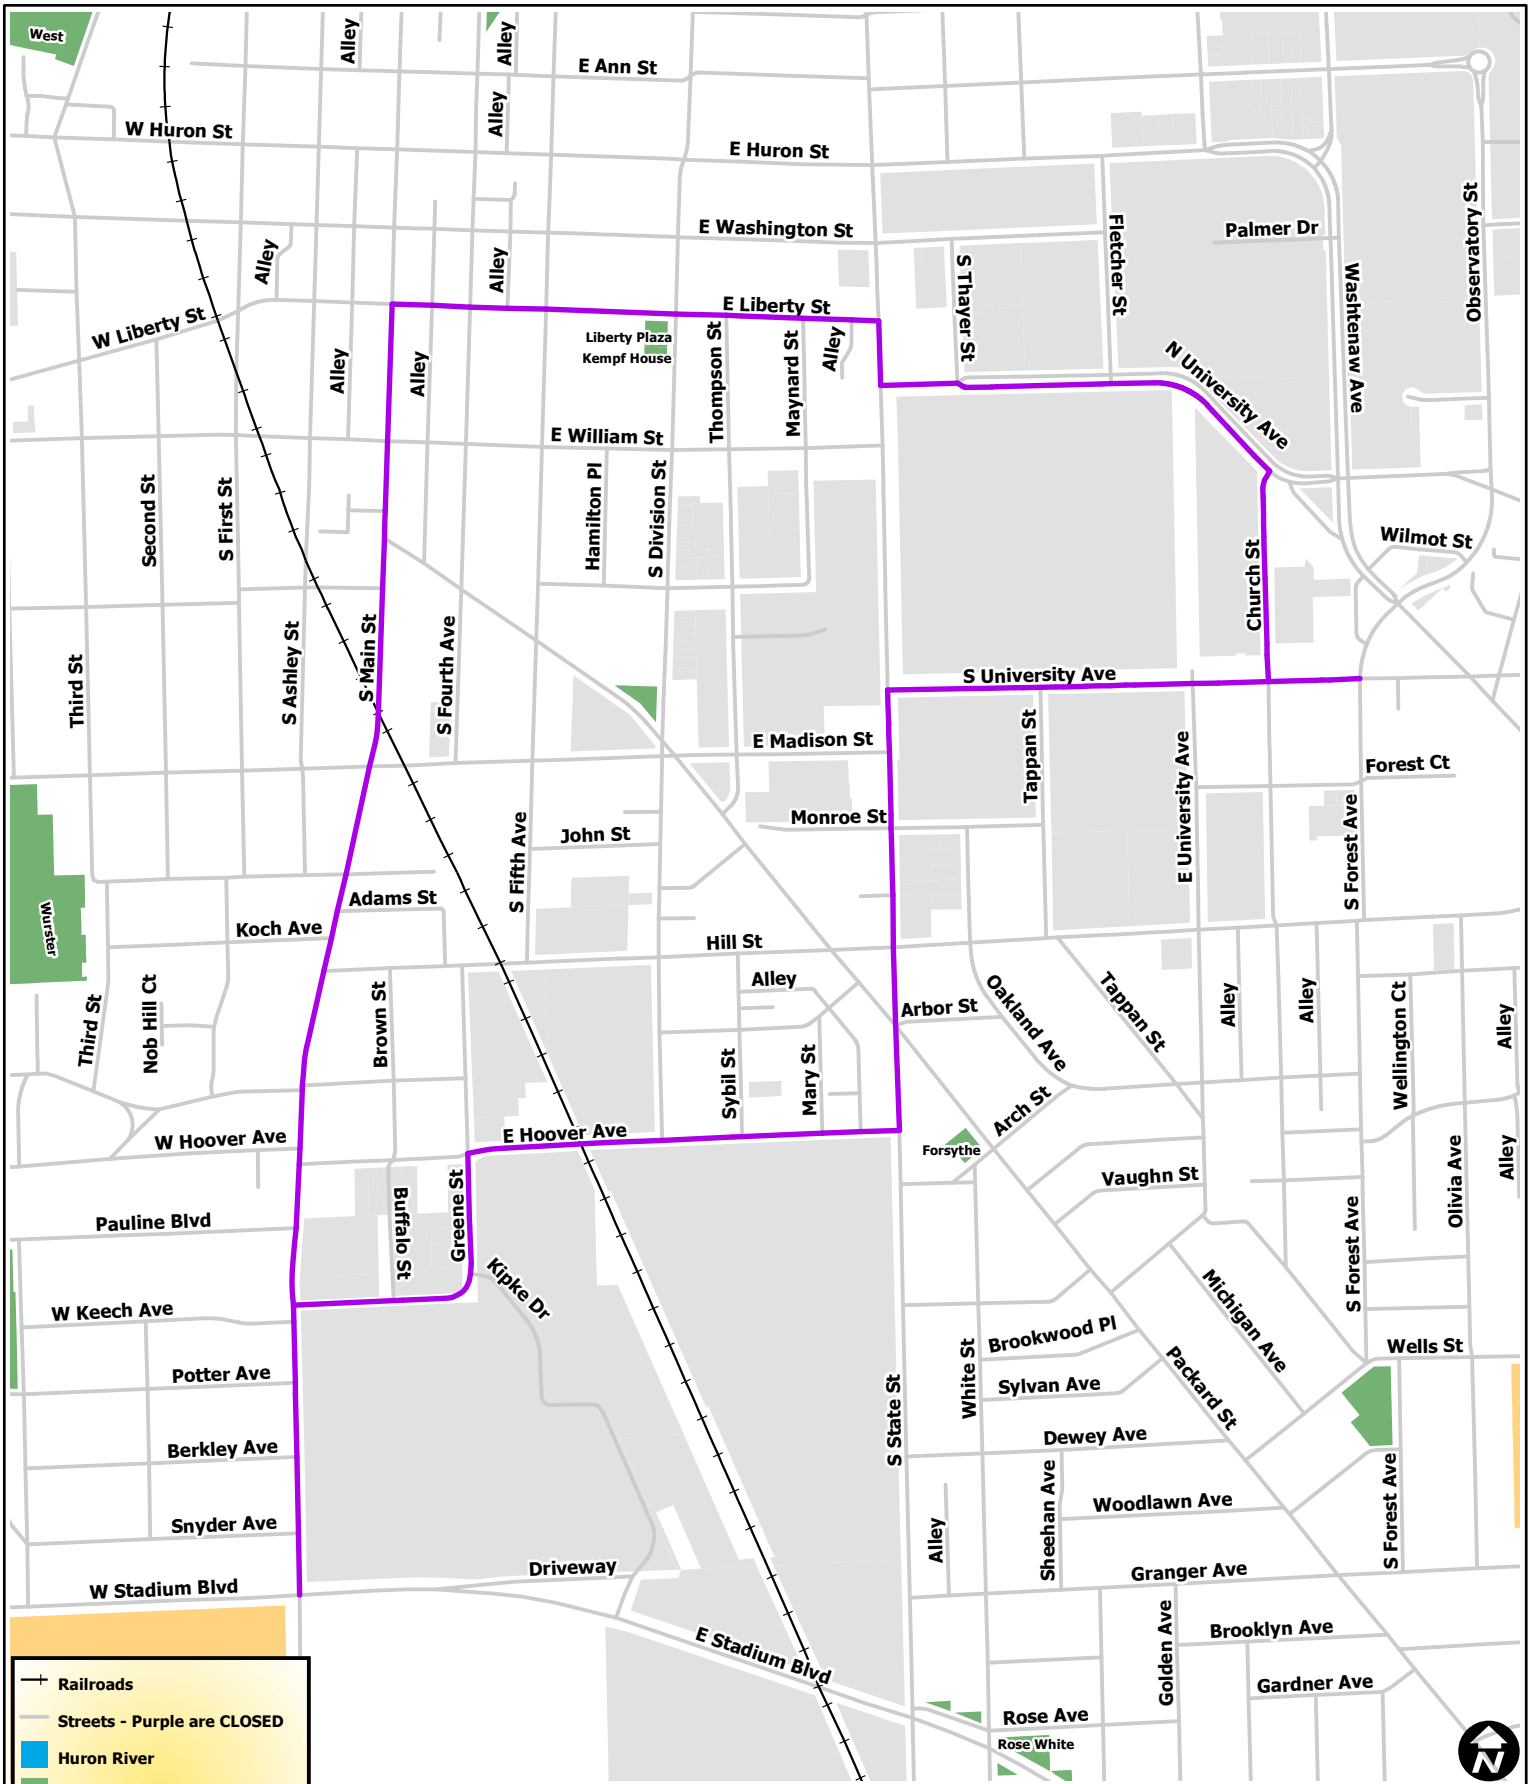

Leaders & Best 10k

	Railroads
	Streets - Purple are CLOSED
	Huron River
	Park Property
	School Property
	Non City Open Space Property
	University Property