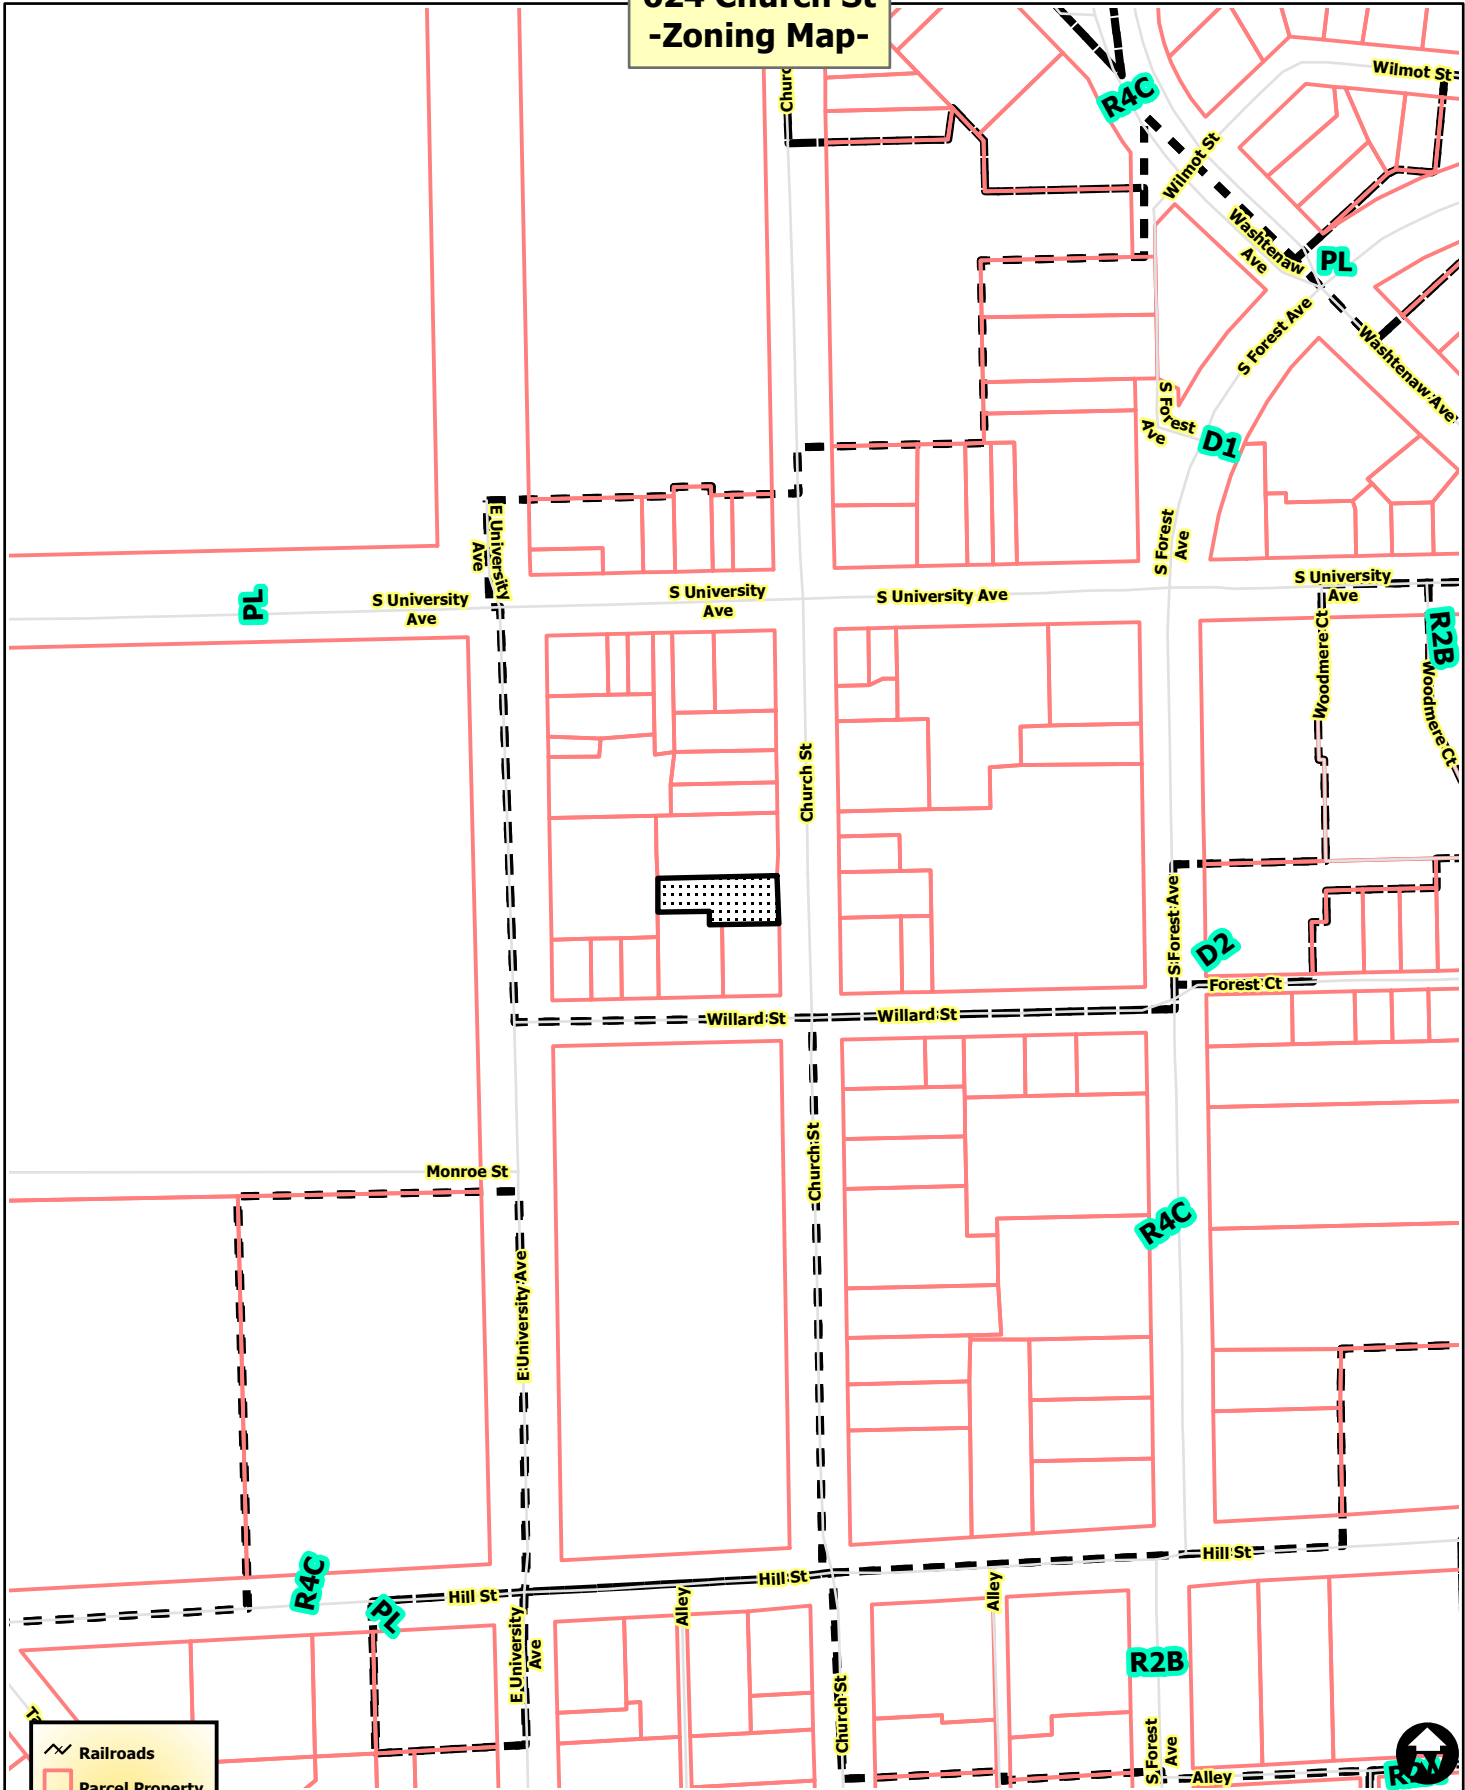

624 Church St -Zoning Map-

	Railroads
	Parcel Property
	Zoning
	Township
	Zoning