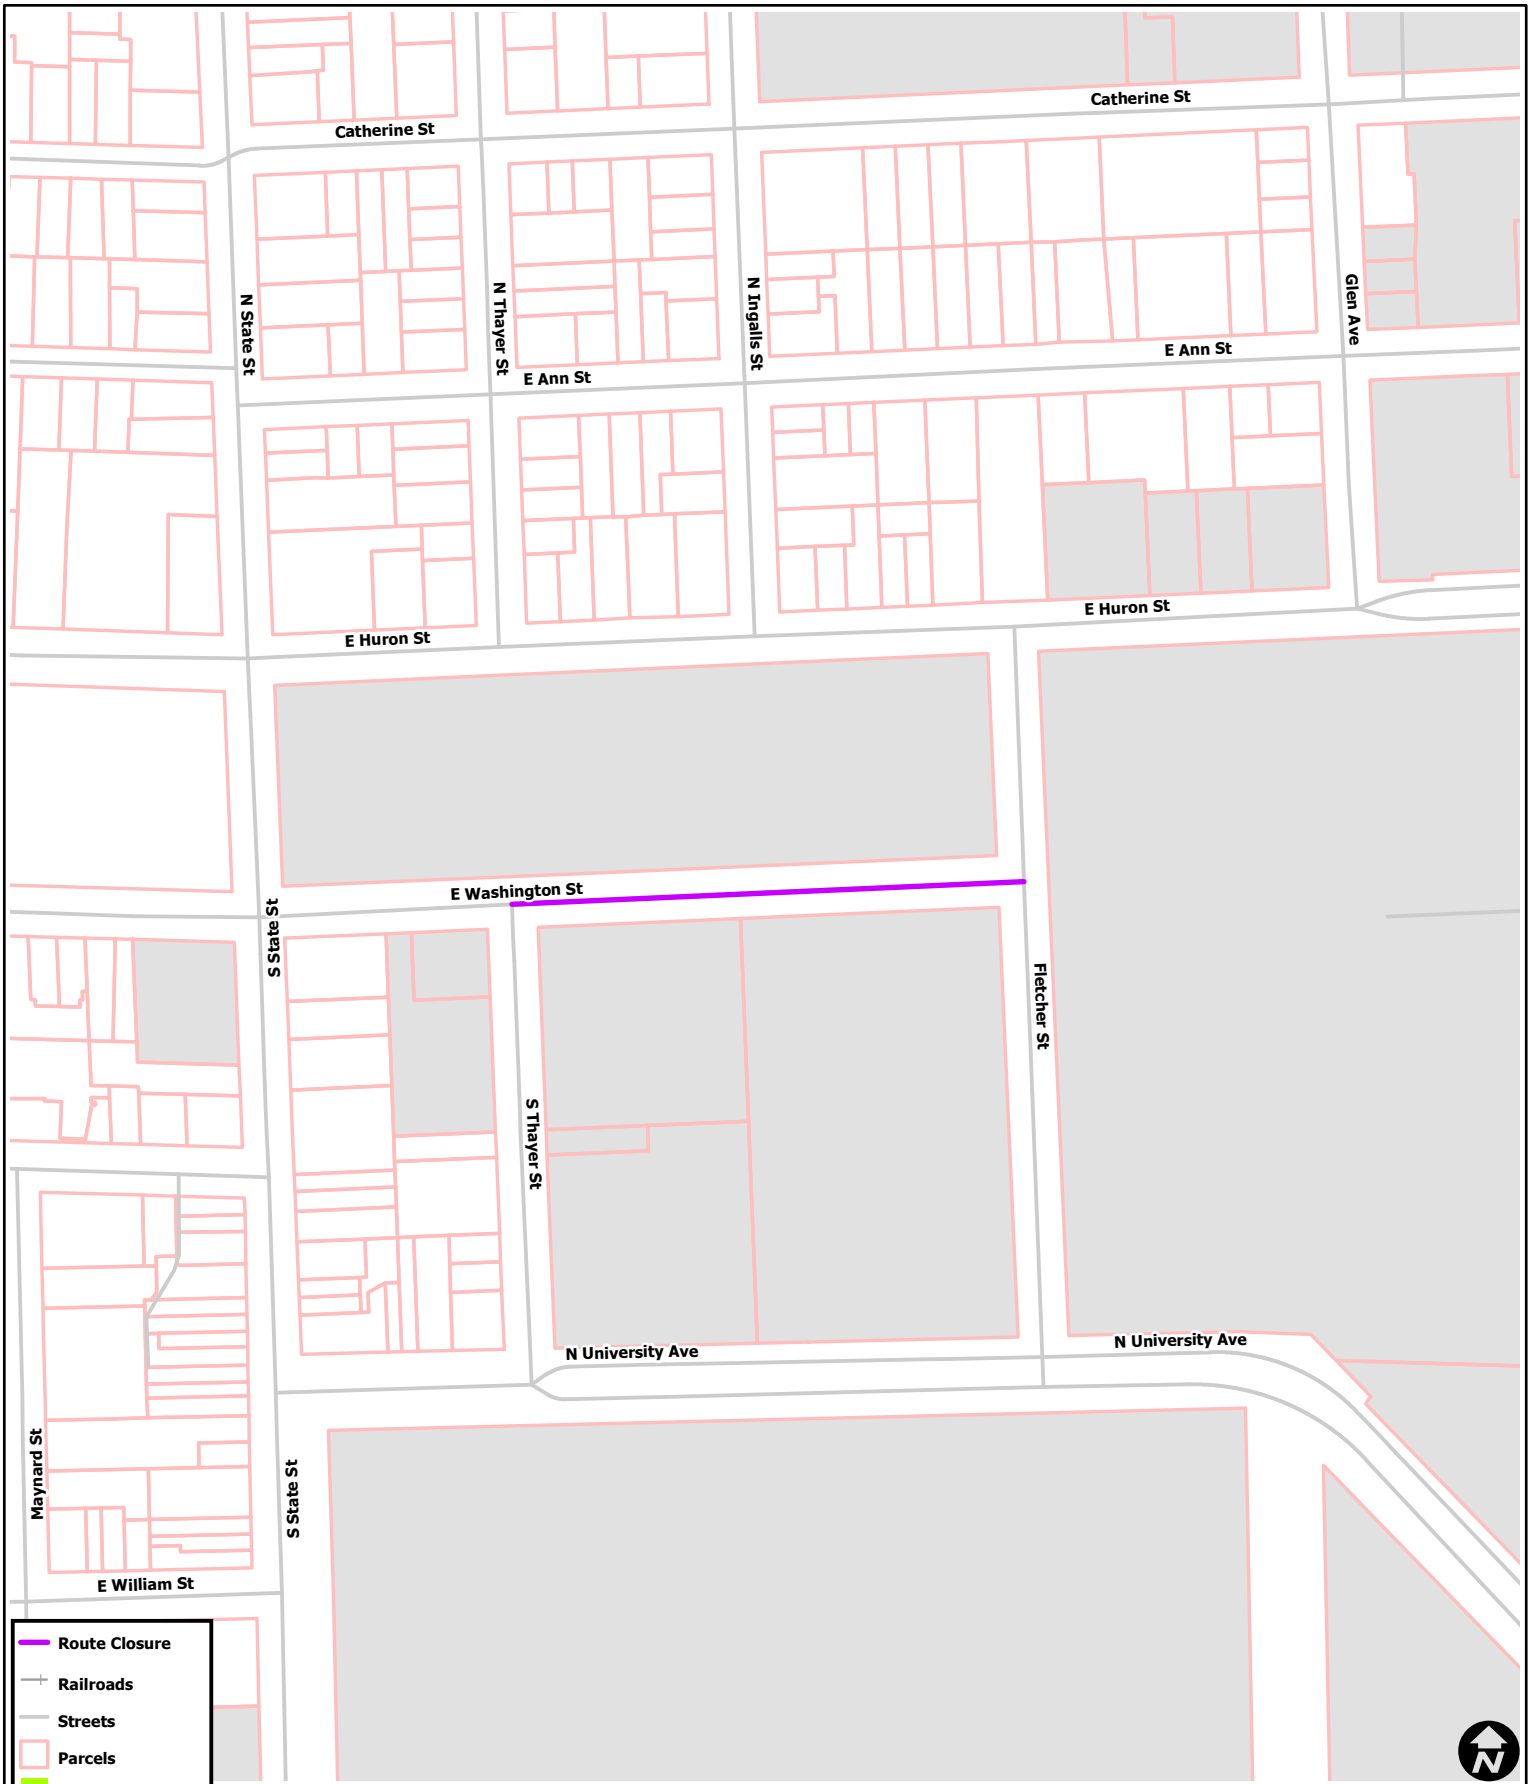

U of M Presidential Reception

- Route Closure
- Railroads
- Streets
- Parcels
- Parks
- Other Open Space
- Schools
- University Land

City of Ann Arbor Map Disclaimer:

Map Created: 8/20/2014