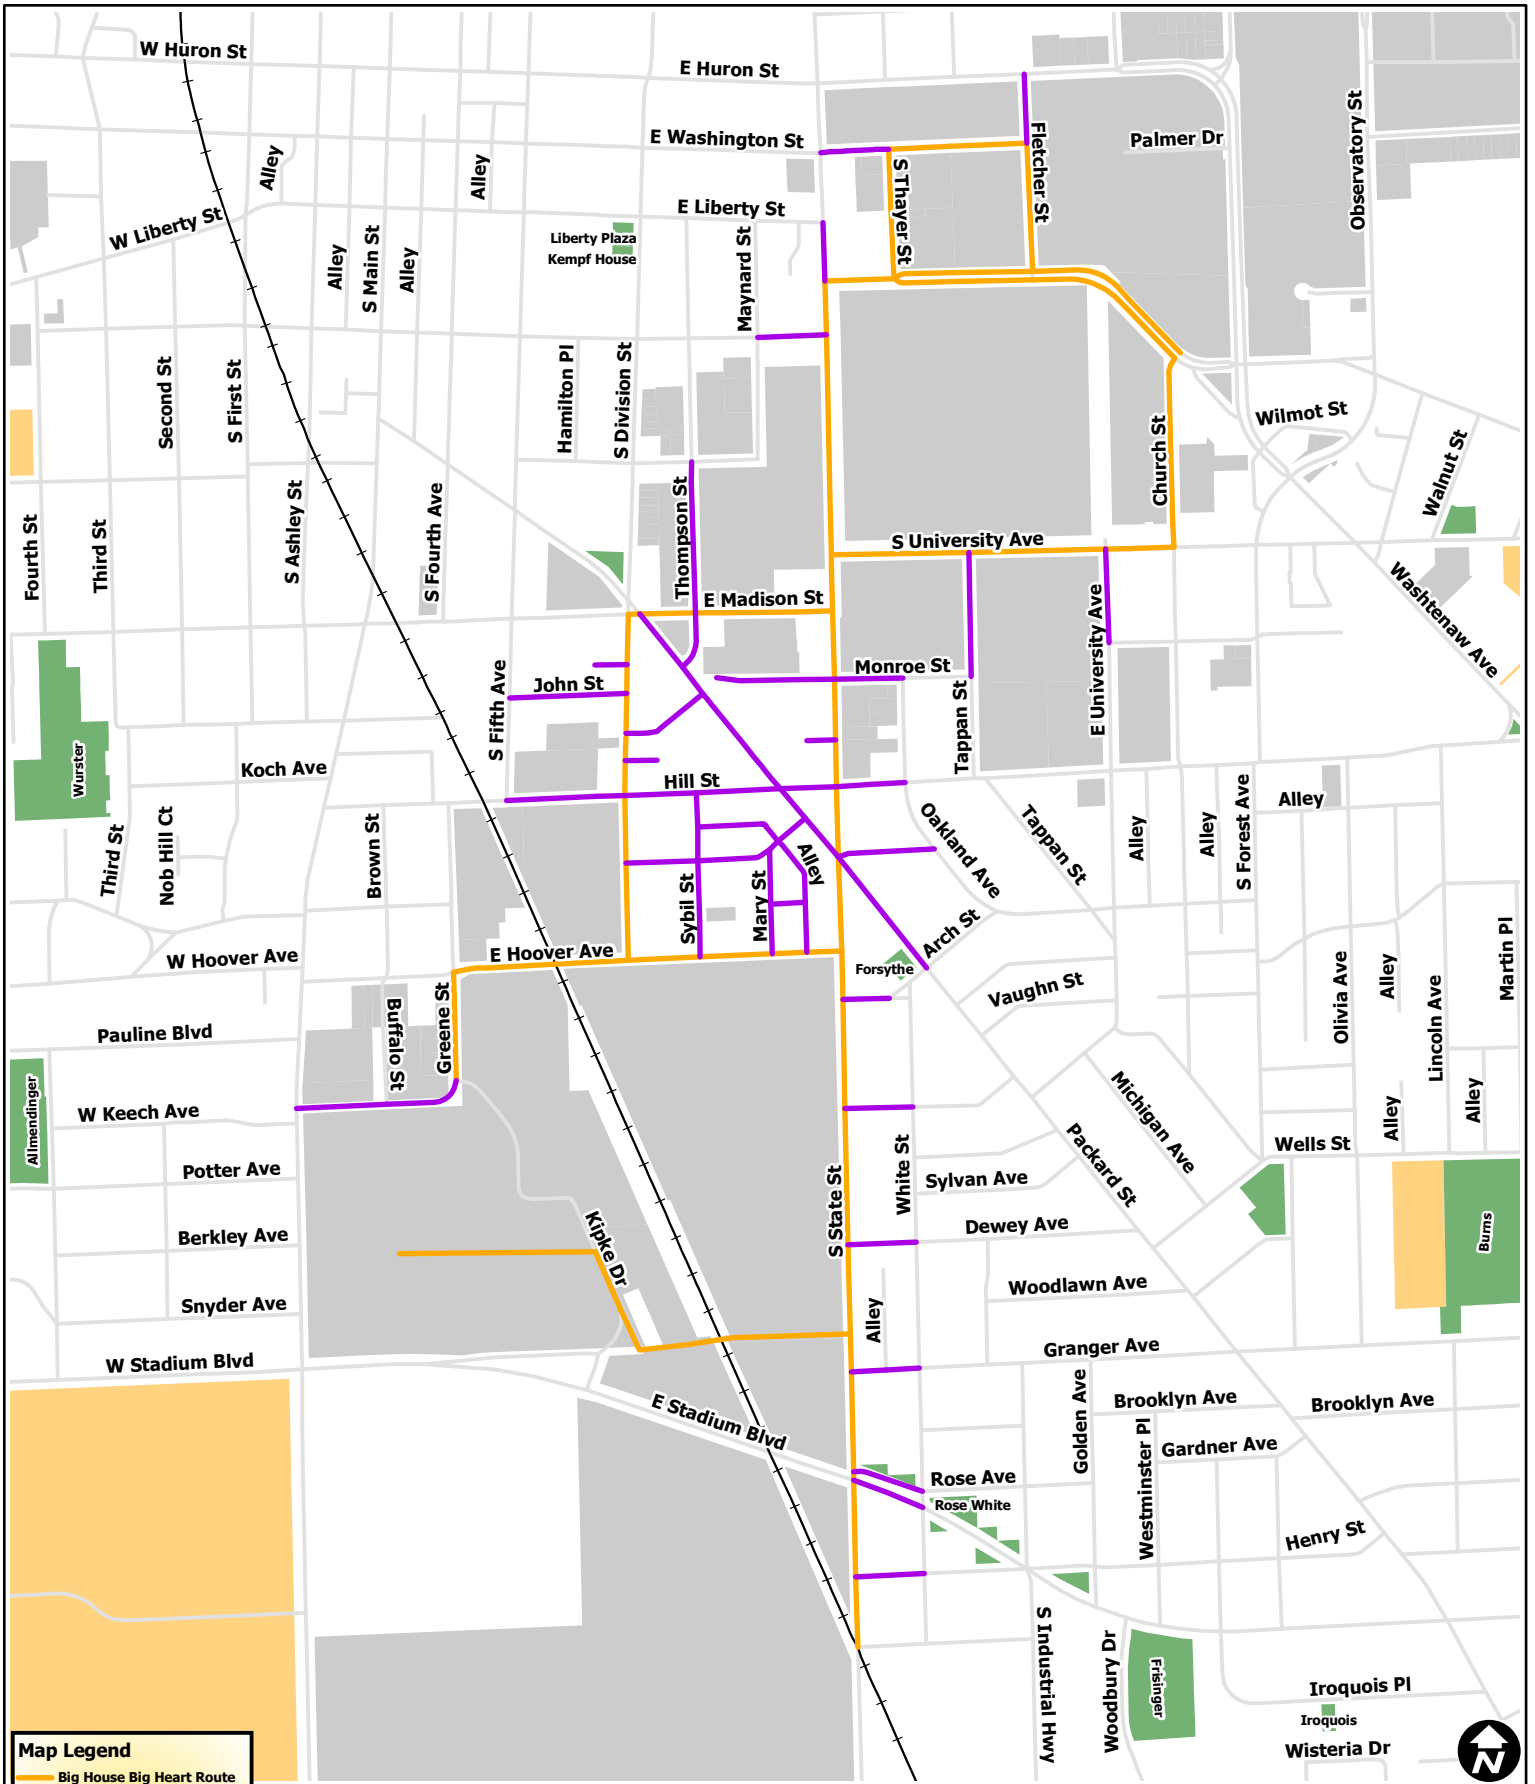

Big House Big Heart

Map Legend

- Big House Big Heart Route
- Railroads
- Streets - Purple are CLOSED
- Huron River
- Parks
- Schools
- Non City Open Spaces
- University