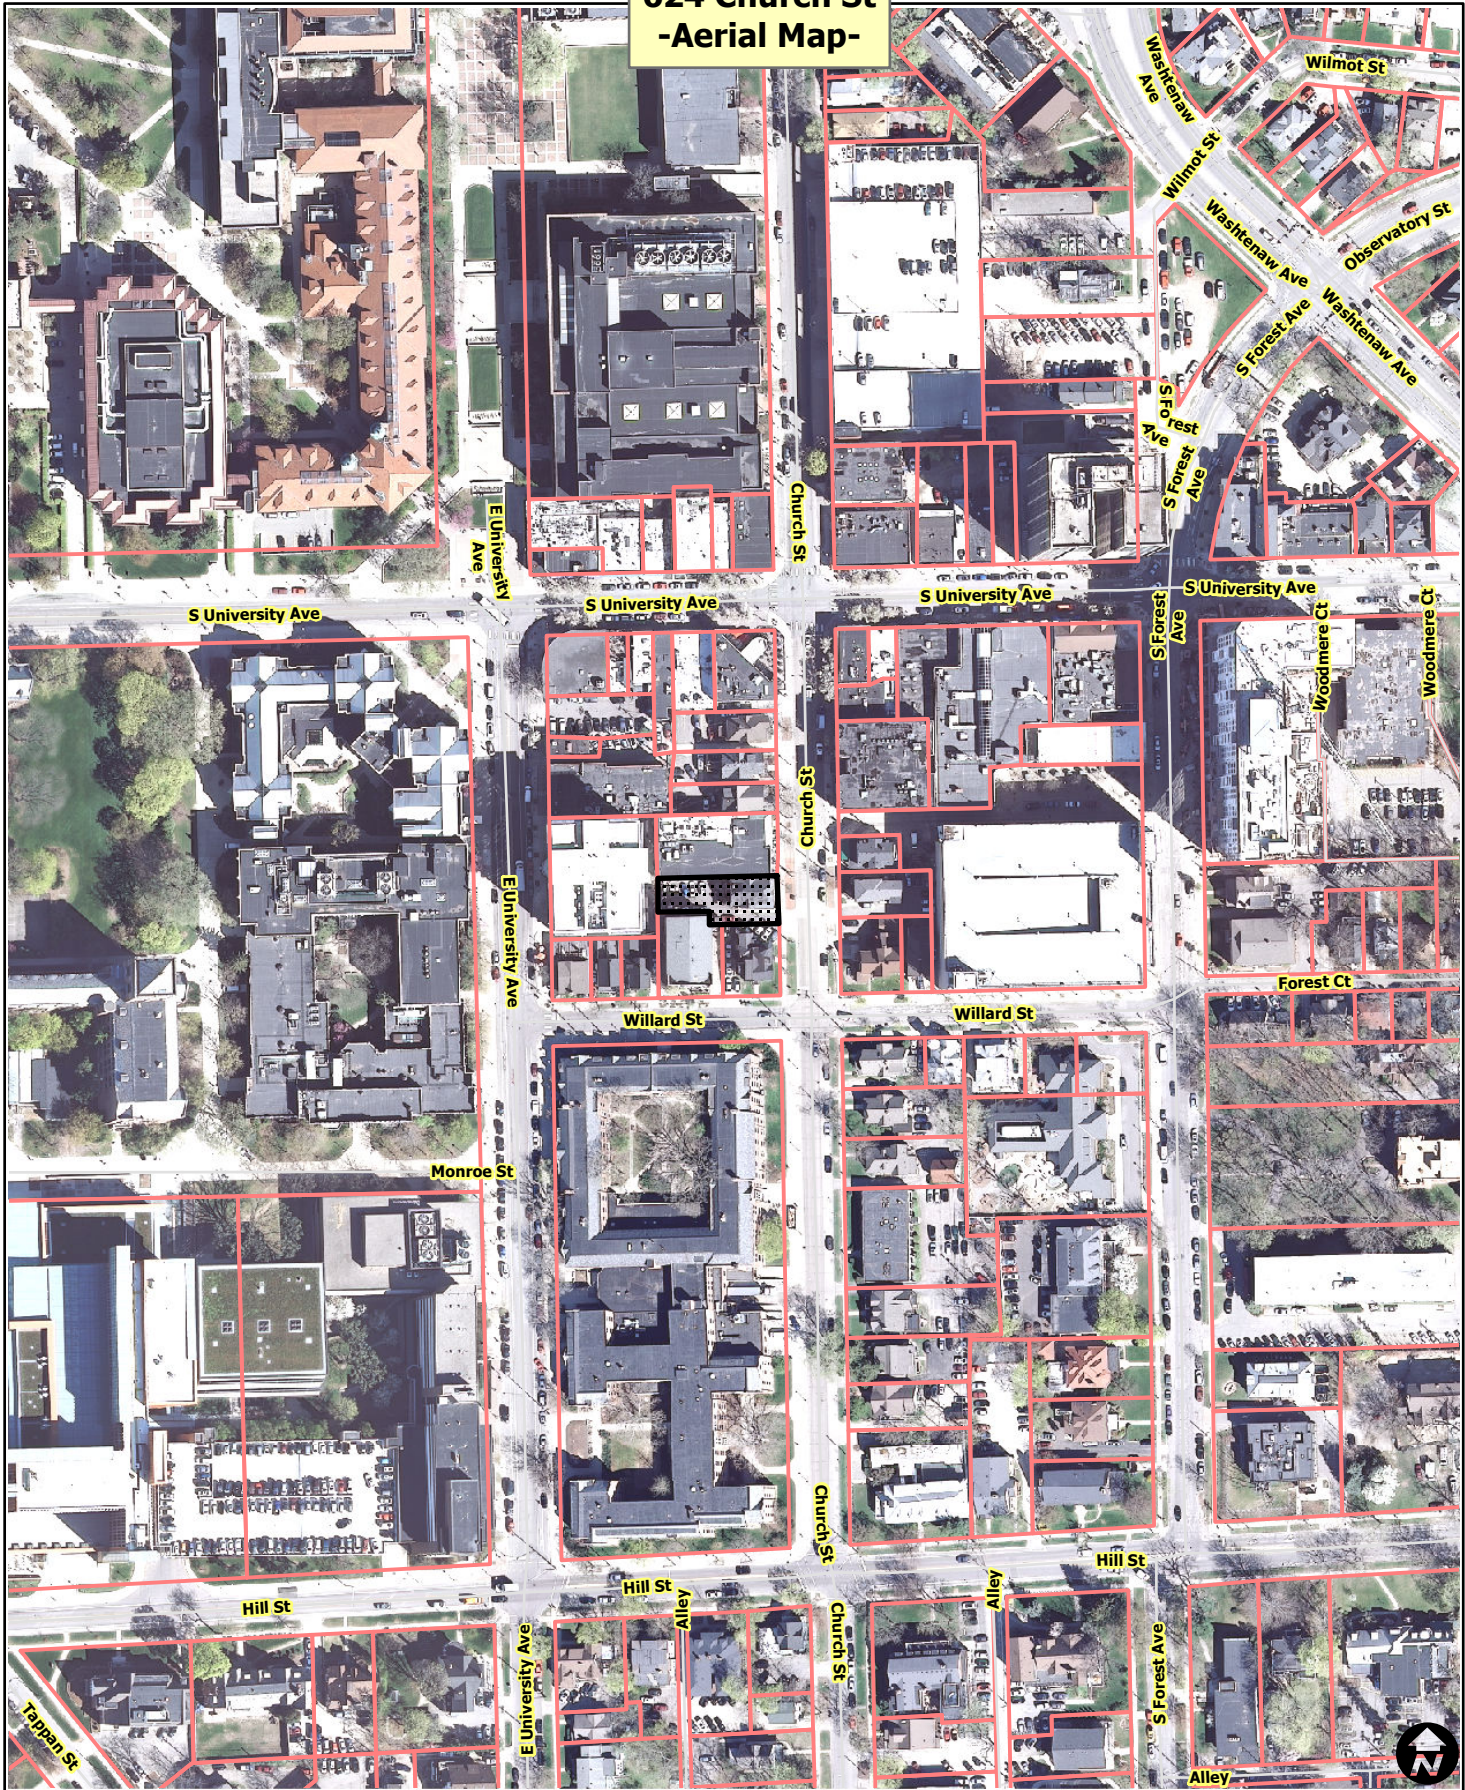

624 Church St -Aerial Map-

- Railroads
- Parcel Property