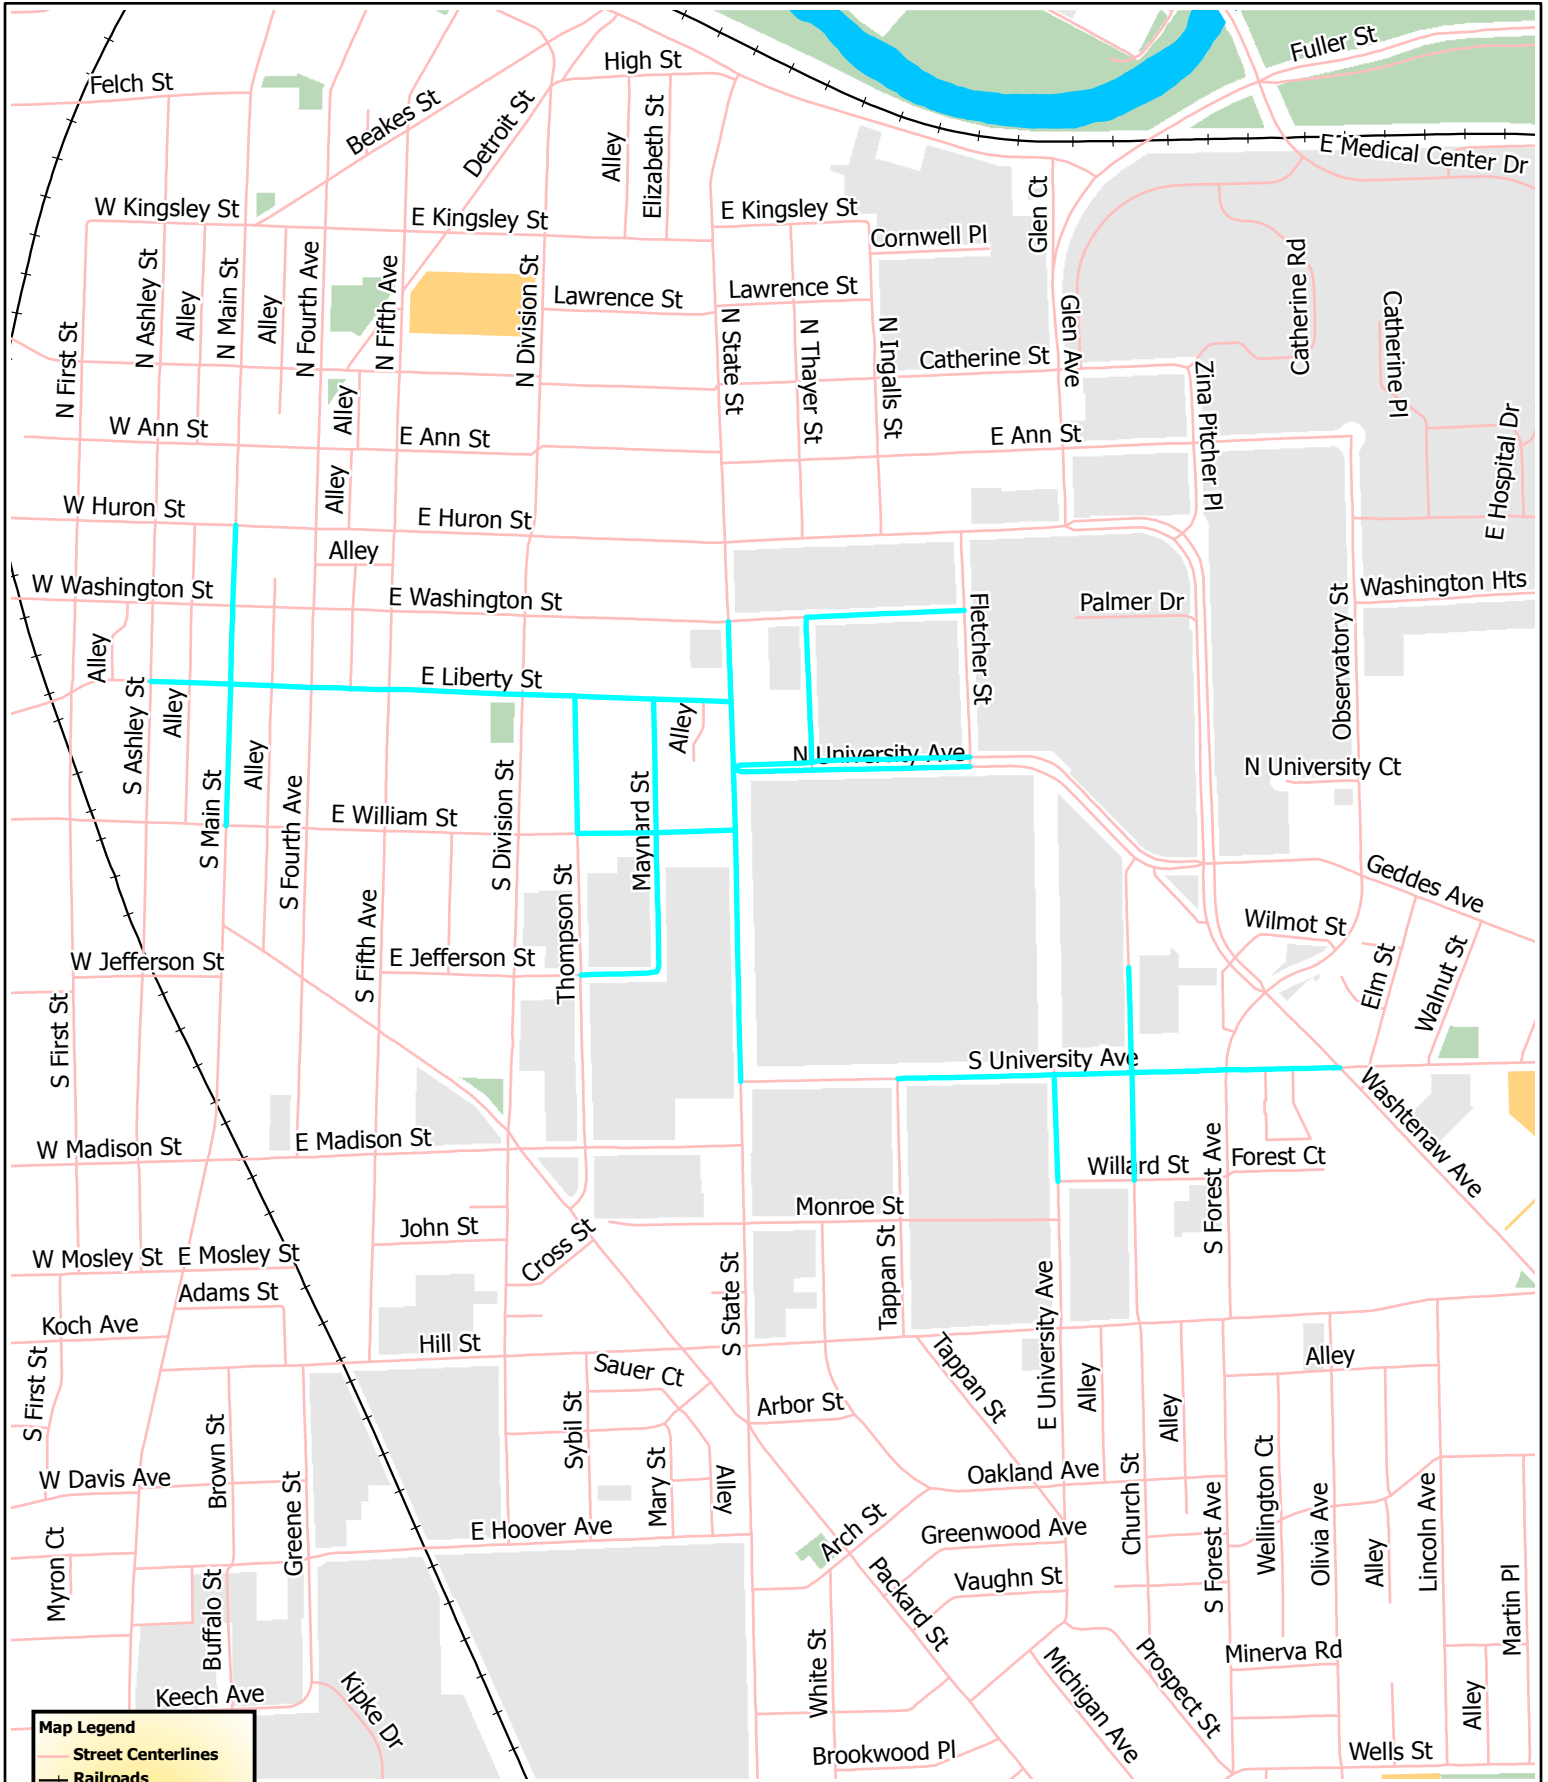

Ann Arbor Art Fair Street Closings

Map Legend

- Street Centerlines
- Railroads
- Rivers and Streams
- Lakes and Ponds
- Schools
- Non City Open Spaces
- Parks
- University

Copyright 2008 City of Ann Arbor, Michigan