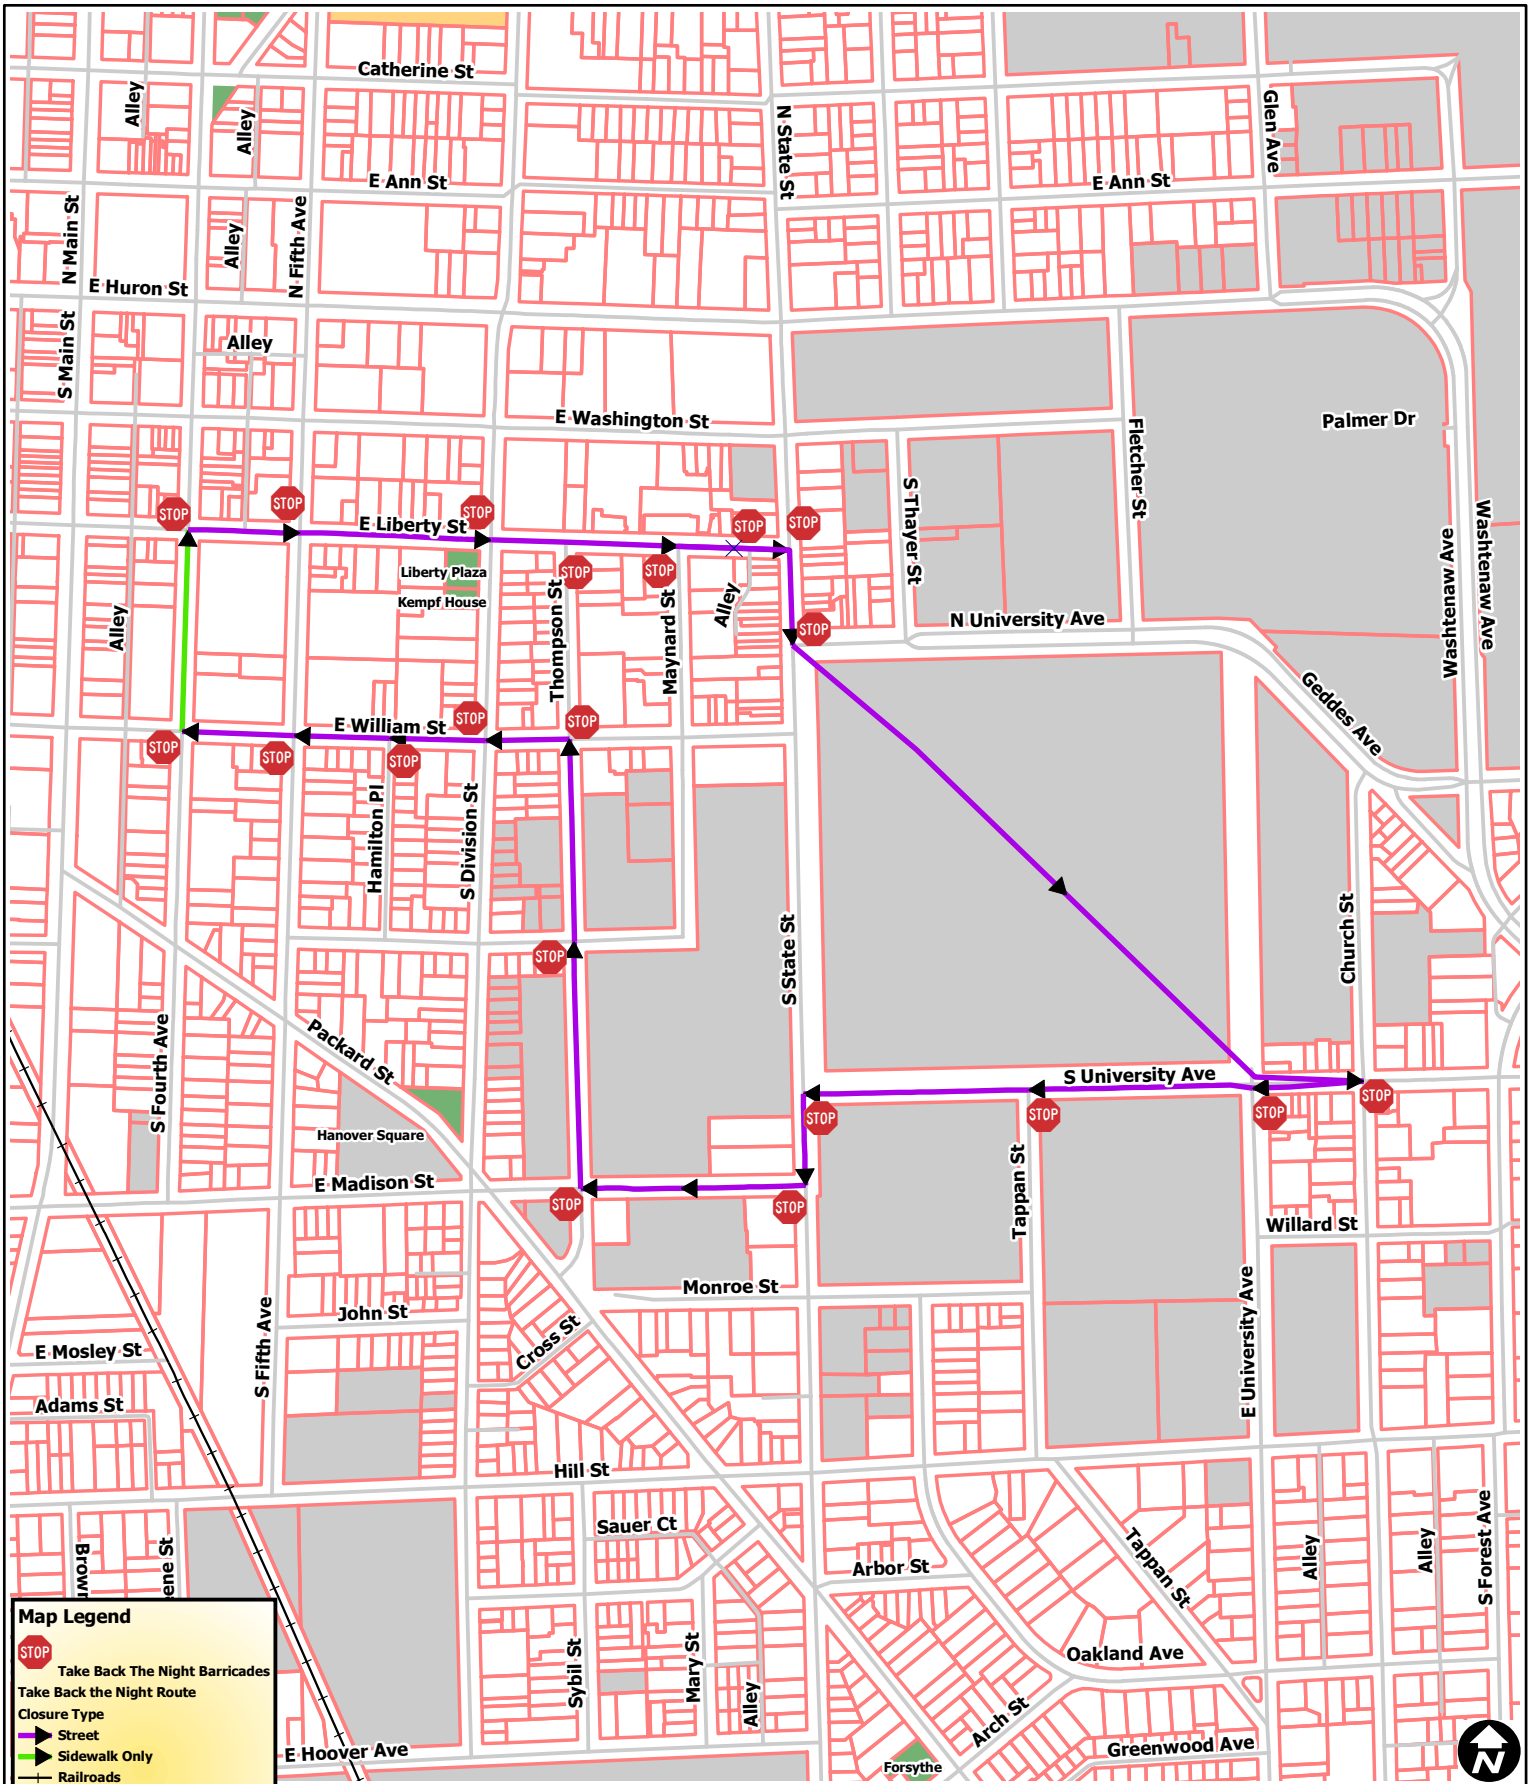

Take Back The Night

Map Legend

- Take Back The Night Barricades
- Take Back the Night Route
- **Closure Type**
- Street
- Sidewalk Only
- Railroads
- Streets - Purple are CLOSED
- Huron River
- Parcel Property
- Park Property
- School Property
- Non City Open Space Property
- University Property